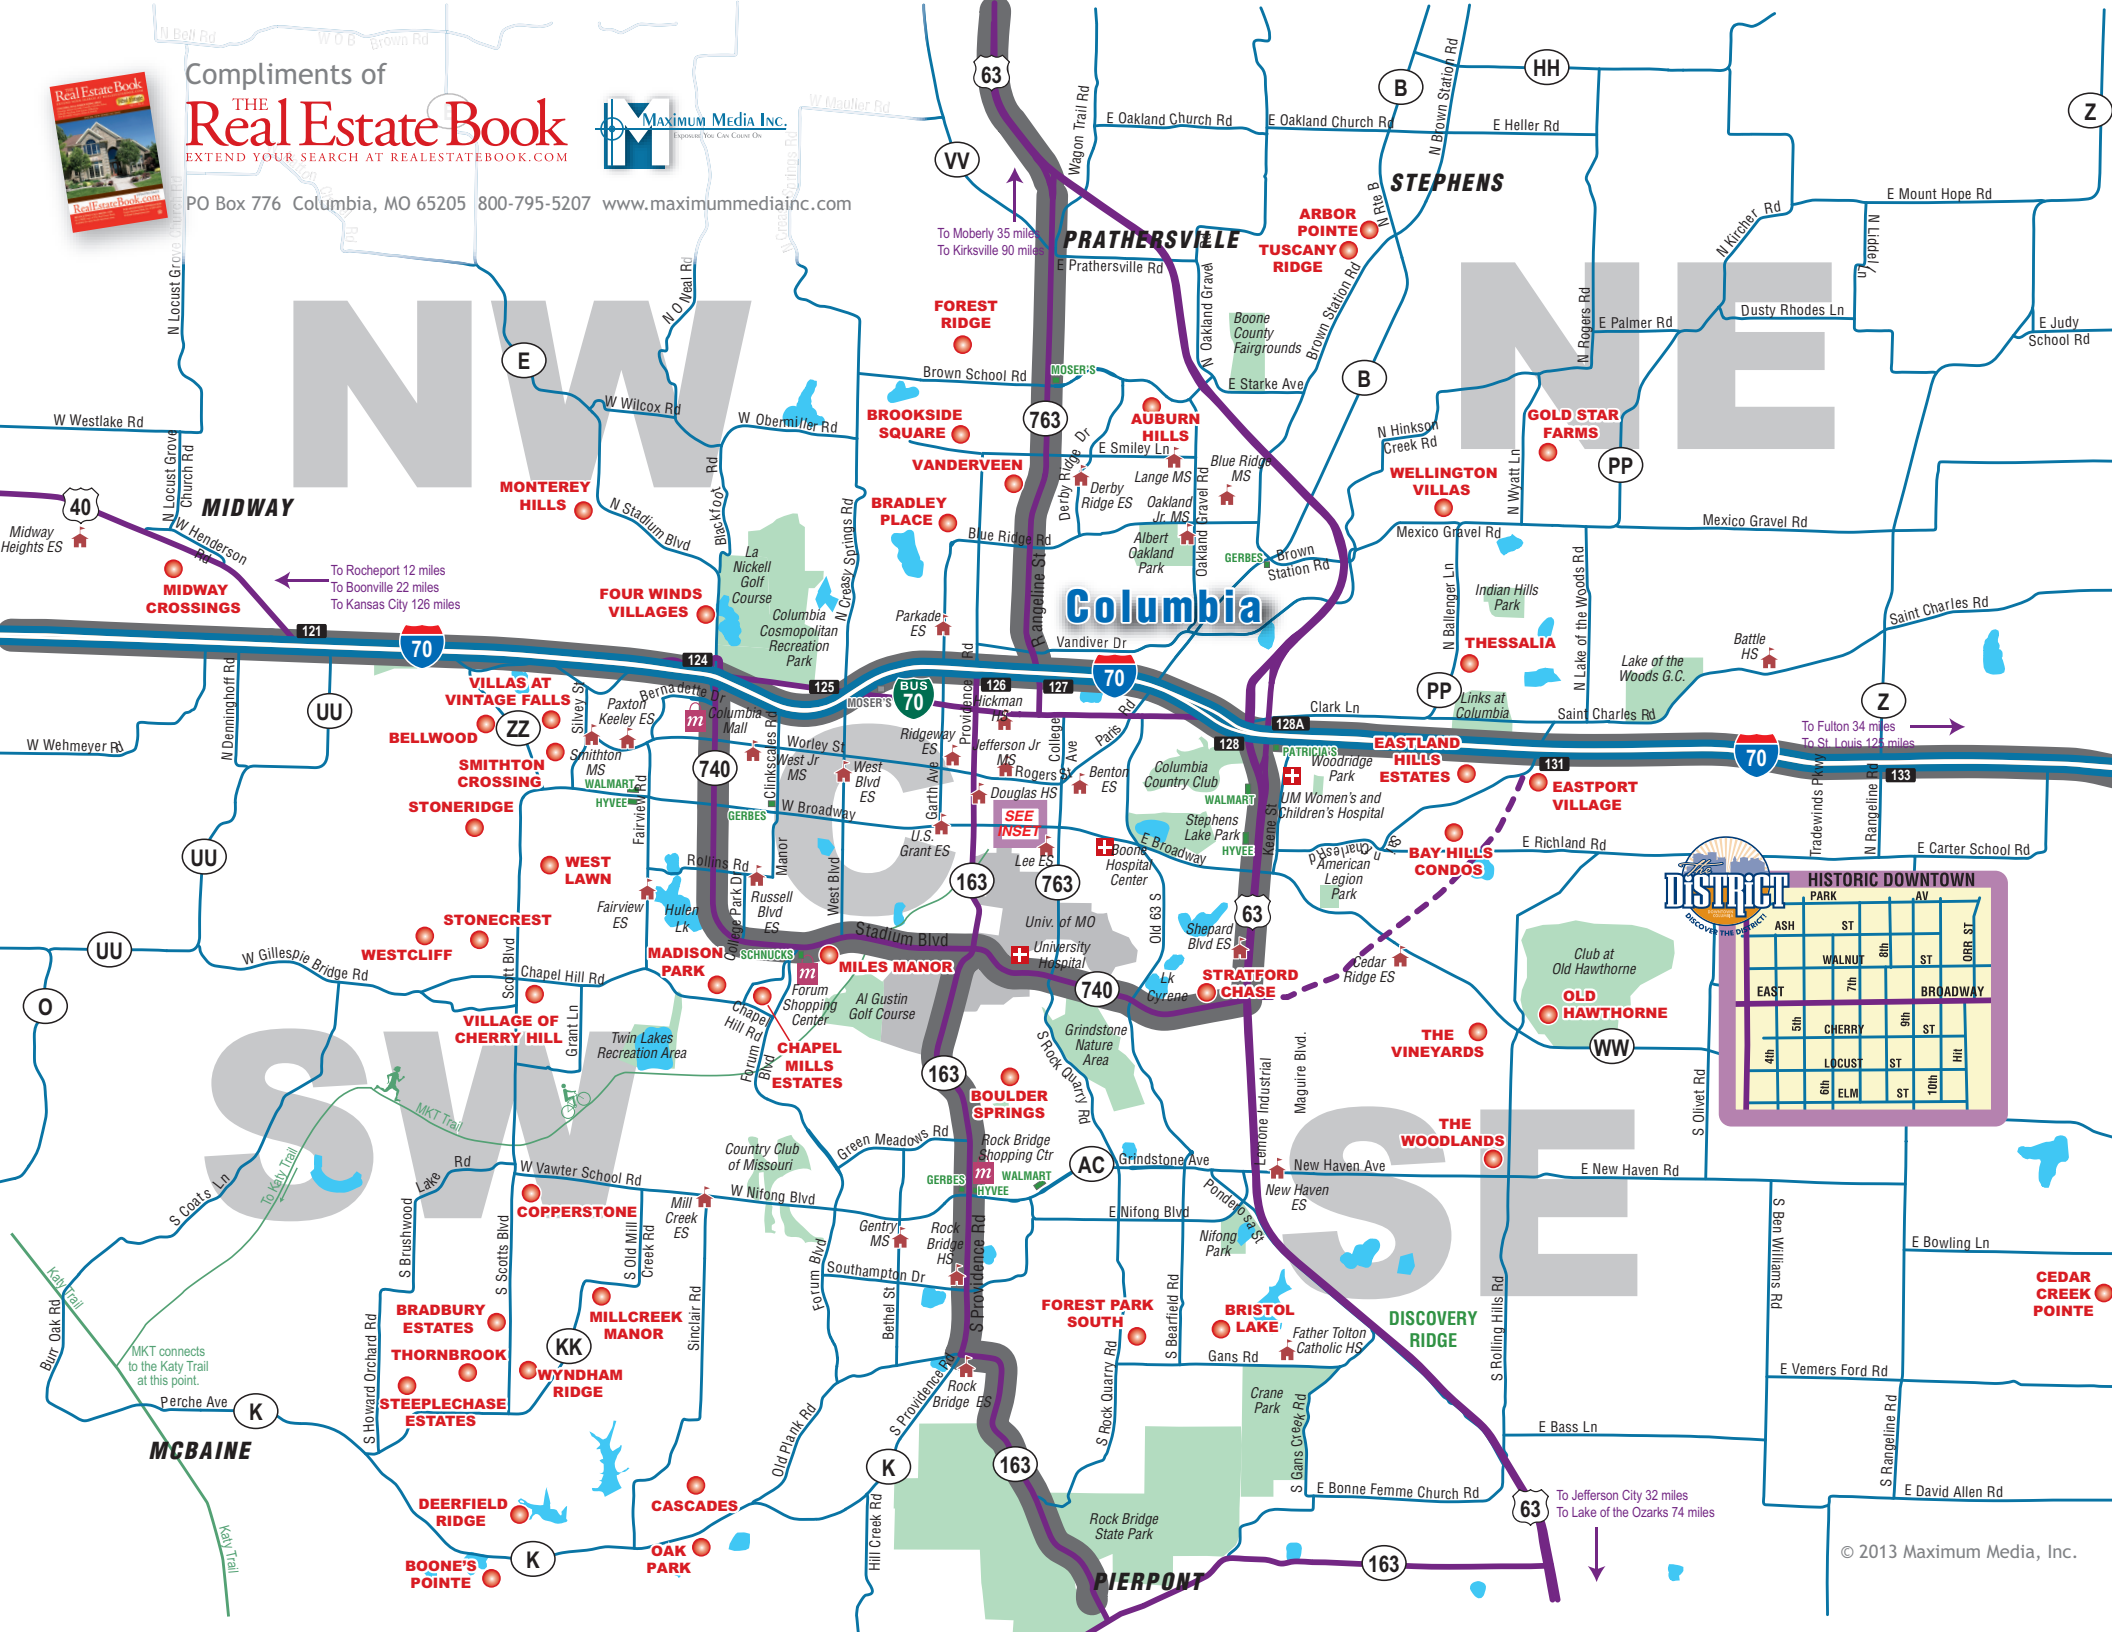

Compliments of  
**THE Real Estate Book**

EXTEND YOUR SEARCH AT REALESTATEBOOK.COM

PO Box 776 Columbia, MO 65205 800-795-5207 www.maximummediainc.com

**DISTRICT**  
Discover the District

PARK		AV	
ASH	ST	8th	ST
WALNUT		7th	BROADWAY
EAST	5th	6th	HIT
CHERRY		9th	ST
4th	ST	10th	ST
LOCUST		CORR. ST	
ELM		HILL	