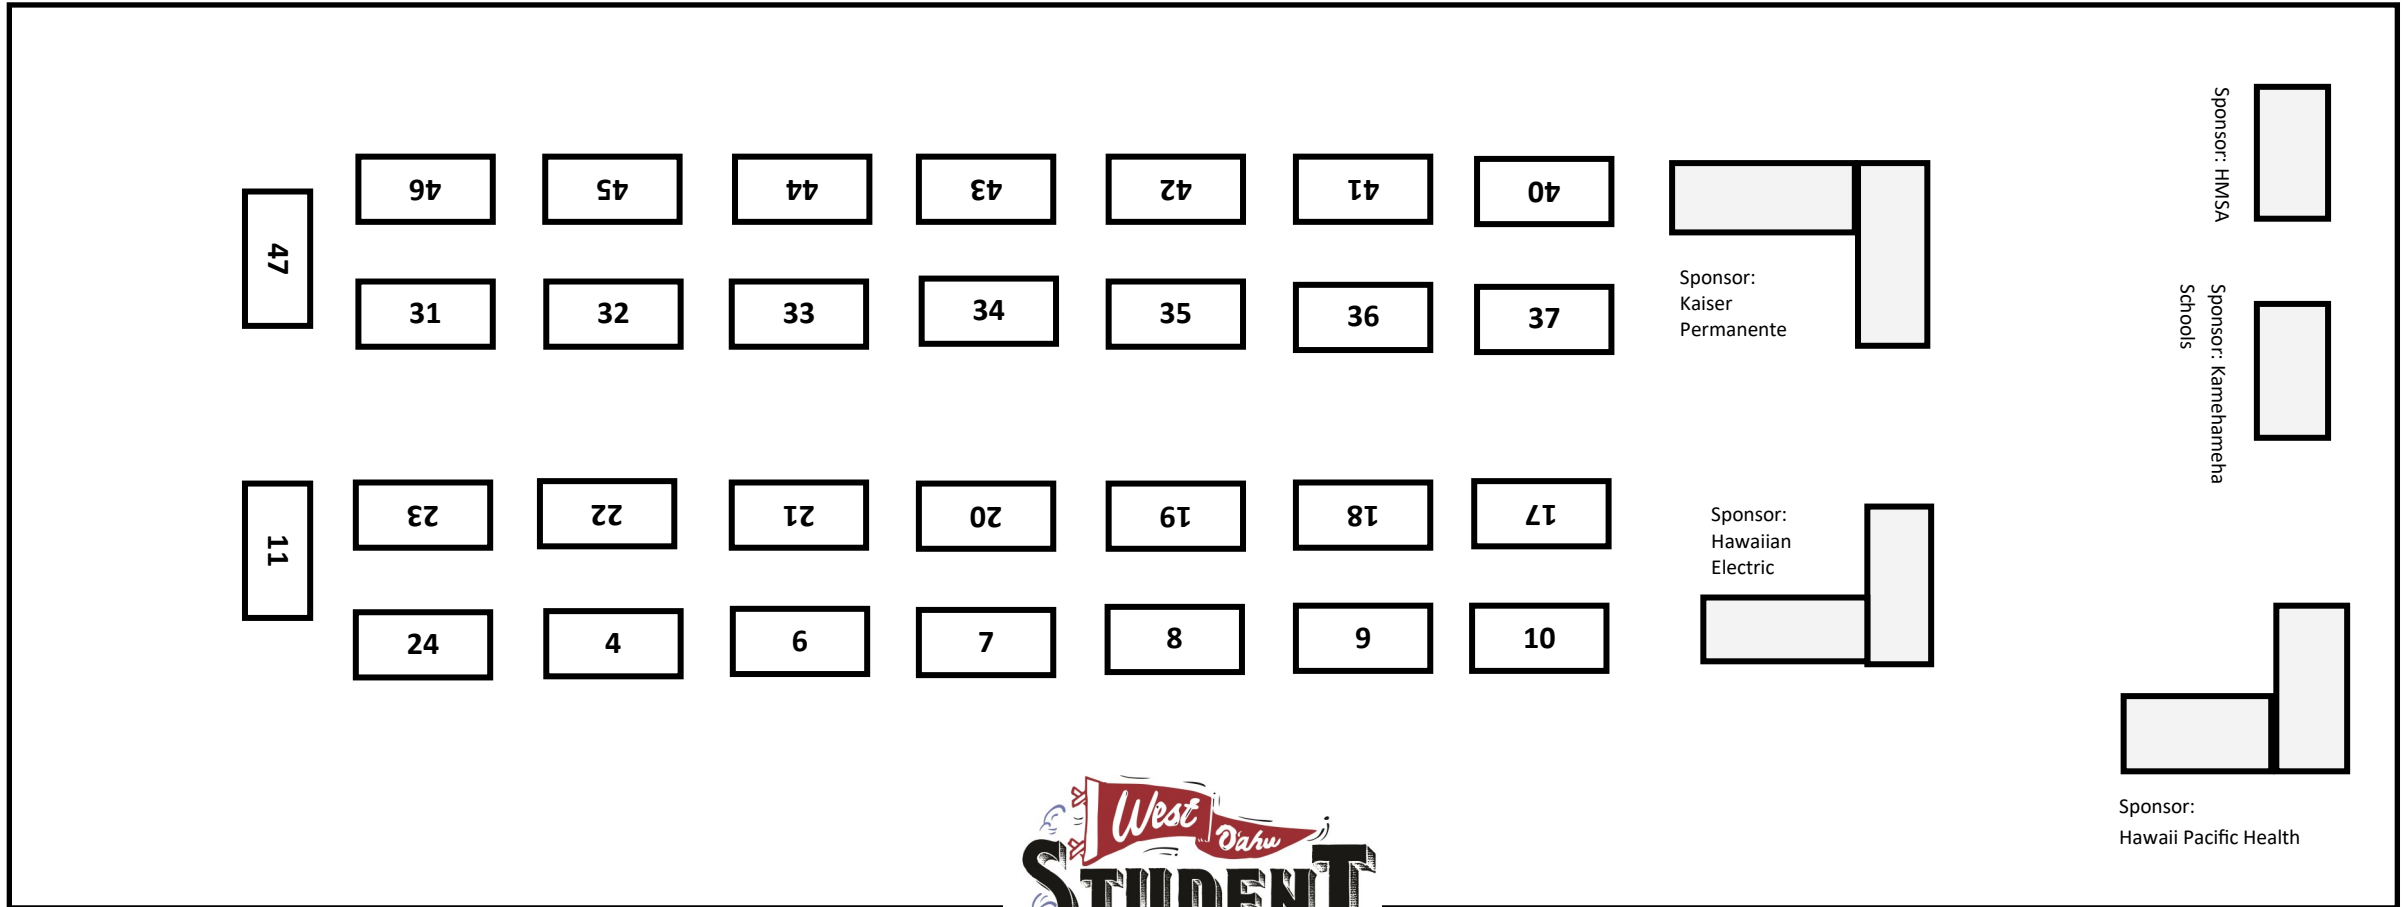

T&C Surf **18**
 The Salvation Army Kroc Center **7**
 UH West O'ahu - Mathematics, Natural and Health Sciences Division **40**
 UH West O'ahu - Academy for Creative Media **17**
 UH West O'ahu - Cybersecurity IT **42**
 UH West O'ahu - Education Division Teacher Preparation Program, K-12 **33**
 UH West O'ahu - Philosophy and Humanities (Music) **11**
 UH West O'ahu - Public Administration (Health Services) **31**
 UH West O'ahu- Business Administration **35**
 Ulupono Salon and Spa **36**
 Waianae Coast Comprehensive Health Center **21**