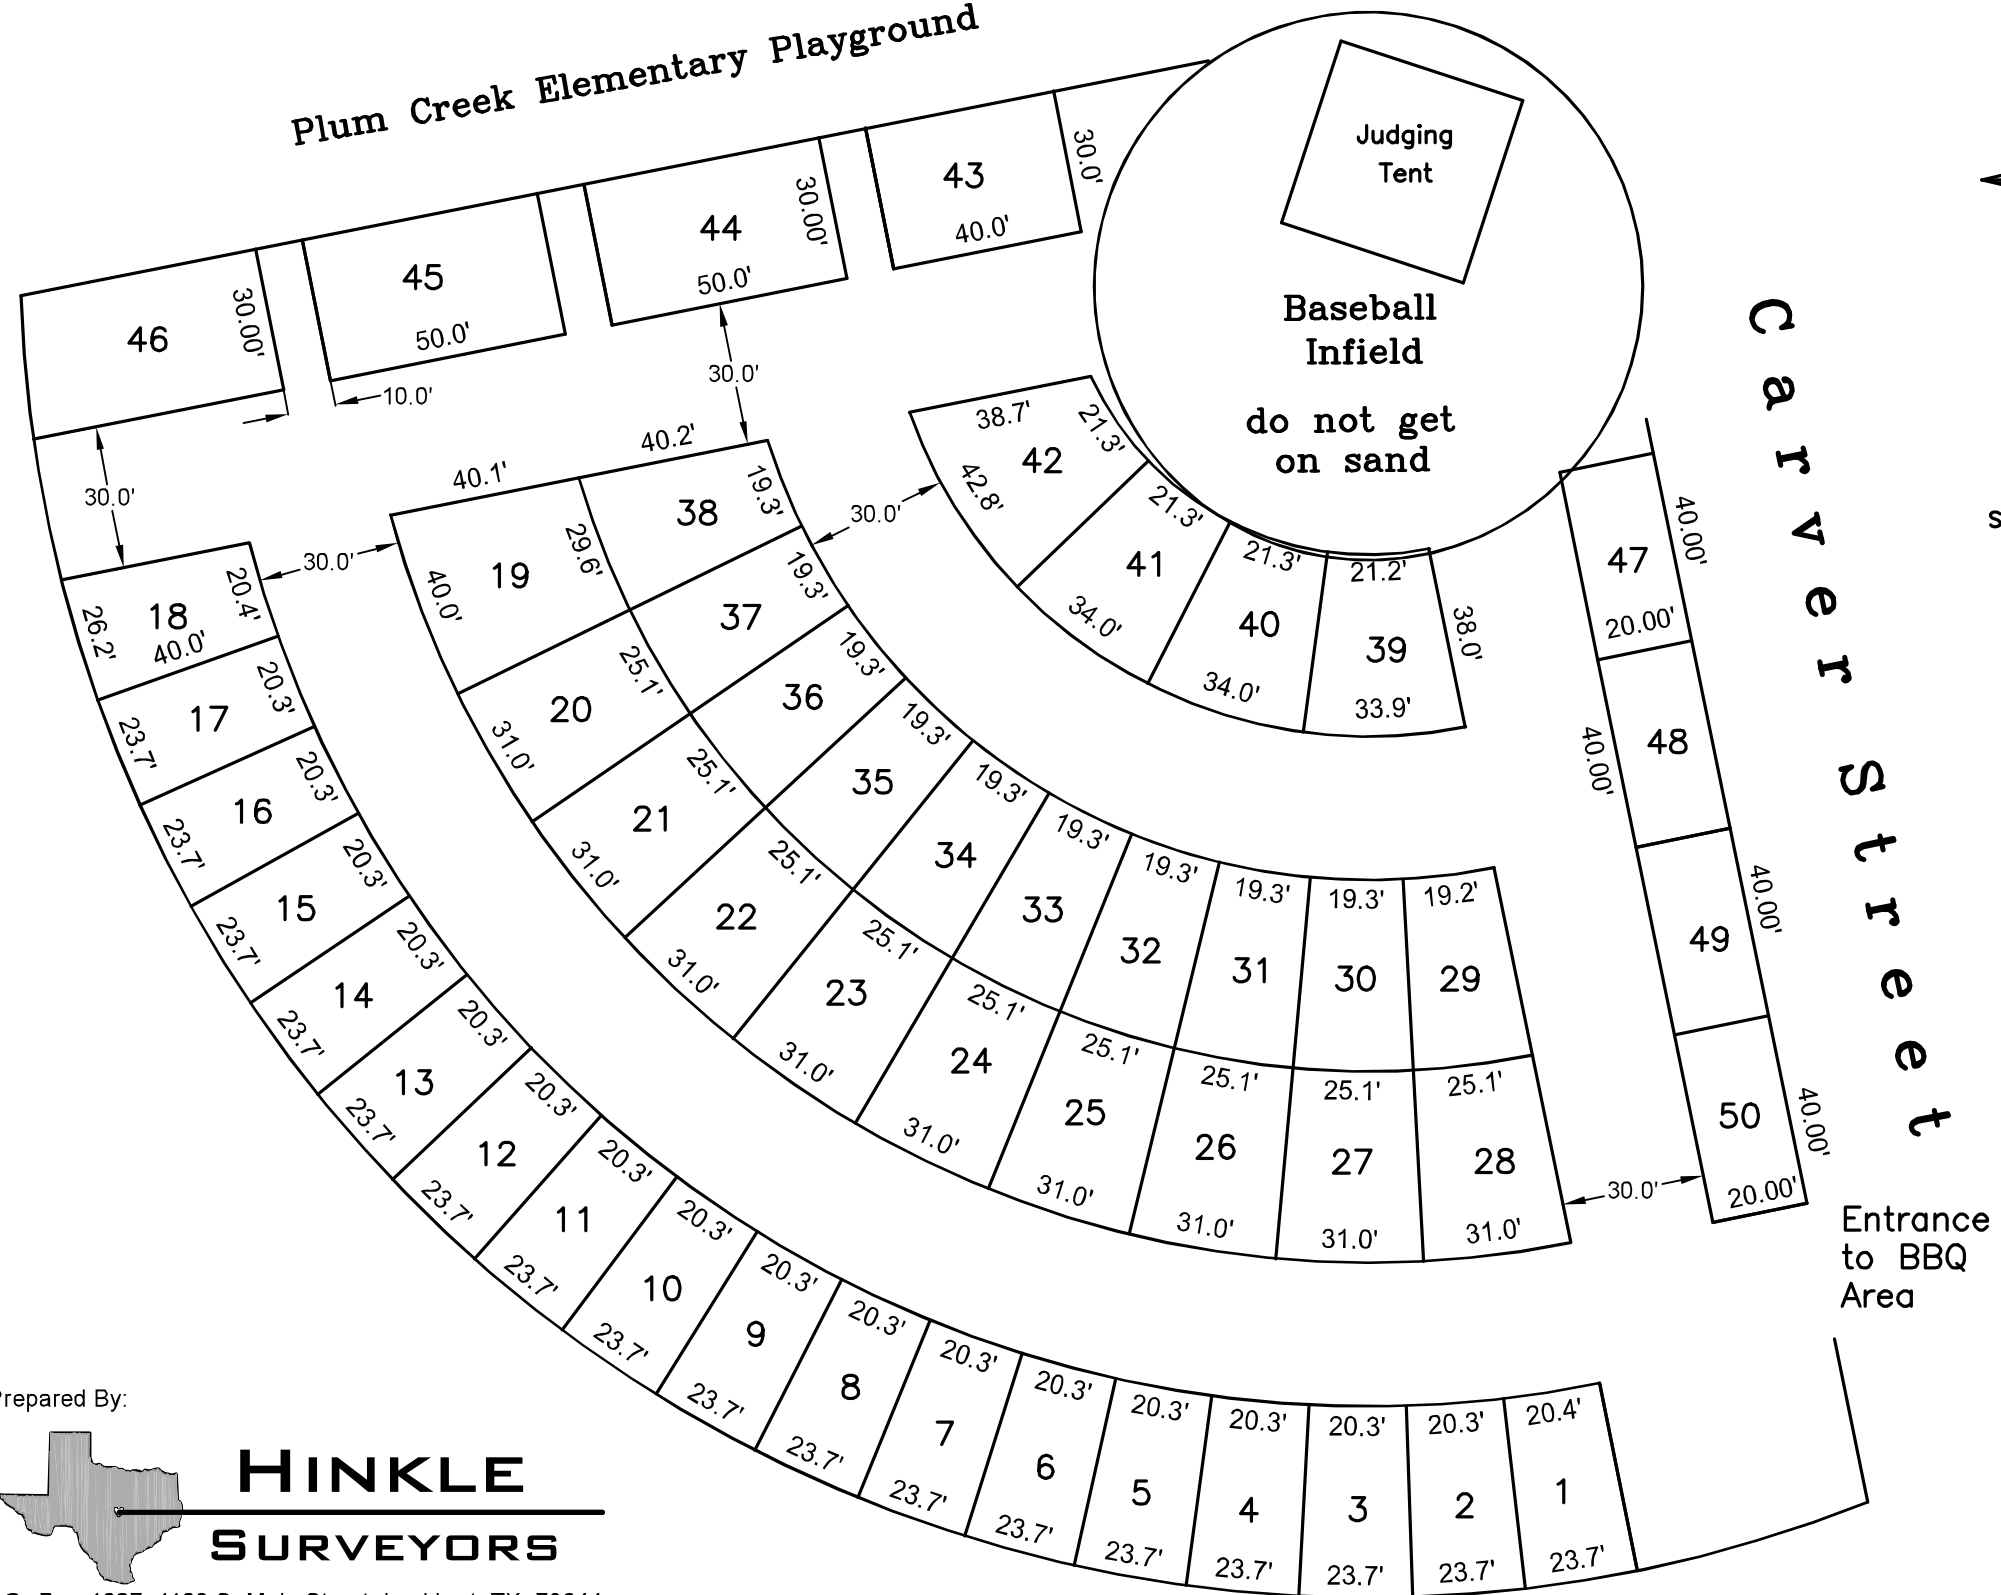

Plum Creek Elementary Playground

Scale 1"=40'

Carrier Street

Entrance to BBQ Area

Prepared By:

HINKLE
SURVEYORS

P.O. Box 1027 1109 S. Main Street Lockhart, TX 78644
Ph: (512) 398-2000 Fax: (512) 398-7683 Email: contact@hinklesurveyors.com Firm Registration No. 100886-00