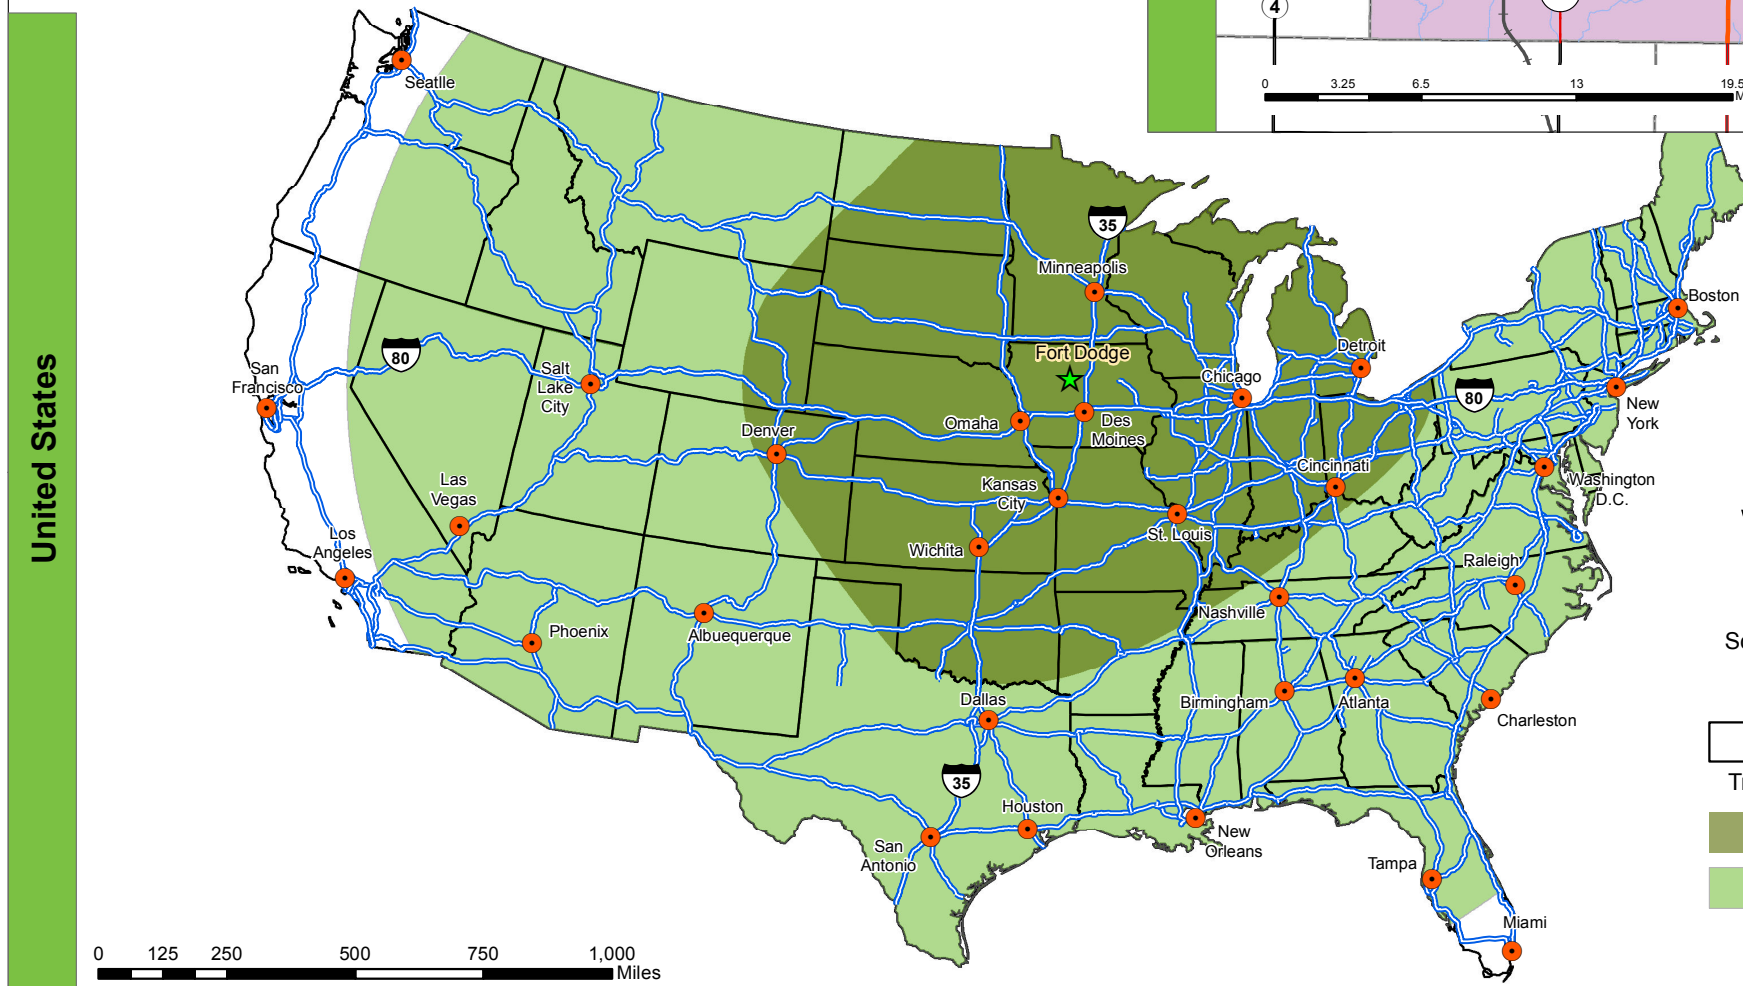

Legend

- ★ Fort Dodge
- Major Cities
- ▭ Site Boundary
- Interstate Roadways
- US Highways
- State Highways
- Railroad
- Rivers & Streams
- ▭ Webster County
- ▭ County Lines
- ▭ State Lines

Scale: 1:21,000,000

- ▭ State Boundaries
- ▭ Travel Time Estimate
- 1-Day Drive
- 2-Day Drive

Mileage from Fort Dodge

Des Moines, IA	96
Omaha, NE	166
Minneapolis, MN	217
Kansas City, MO	267
Madison, WI	280
Chicago, IL	365
St. Louis, MO	435
Fargo, ND	449
Wichita, KS	465
Indianapolis, IN	538
Denver, CO	700

Source: WebsterCoGIS\mxd\01June12\GenLocMap

Author: A. Oltmans
Project No. 012-0434

GENERAL LOCATION MAP
Iowa's Crossroads of Global Innovation

www.olssonassociates.com