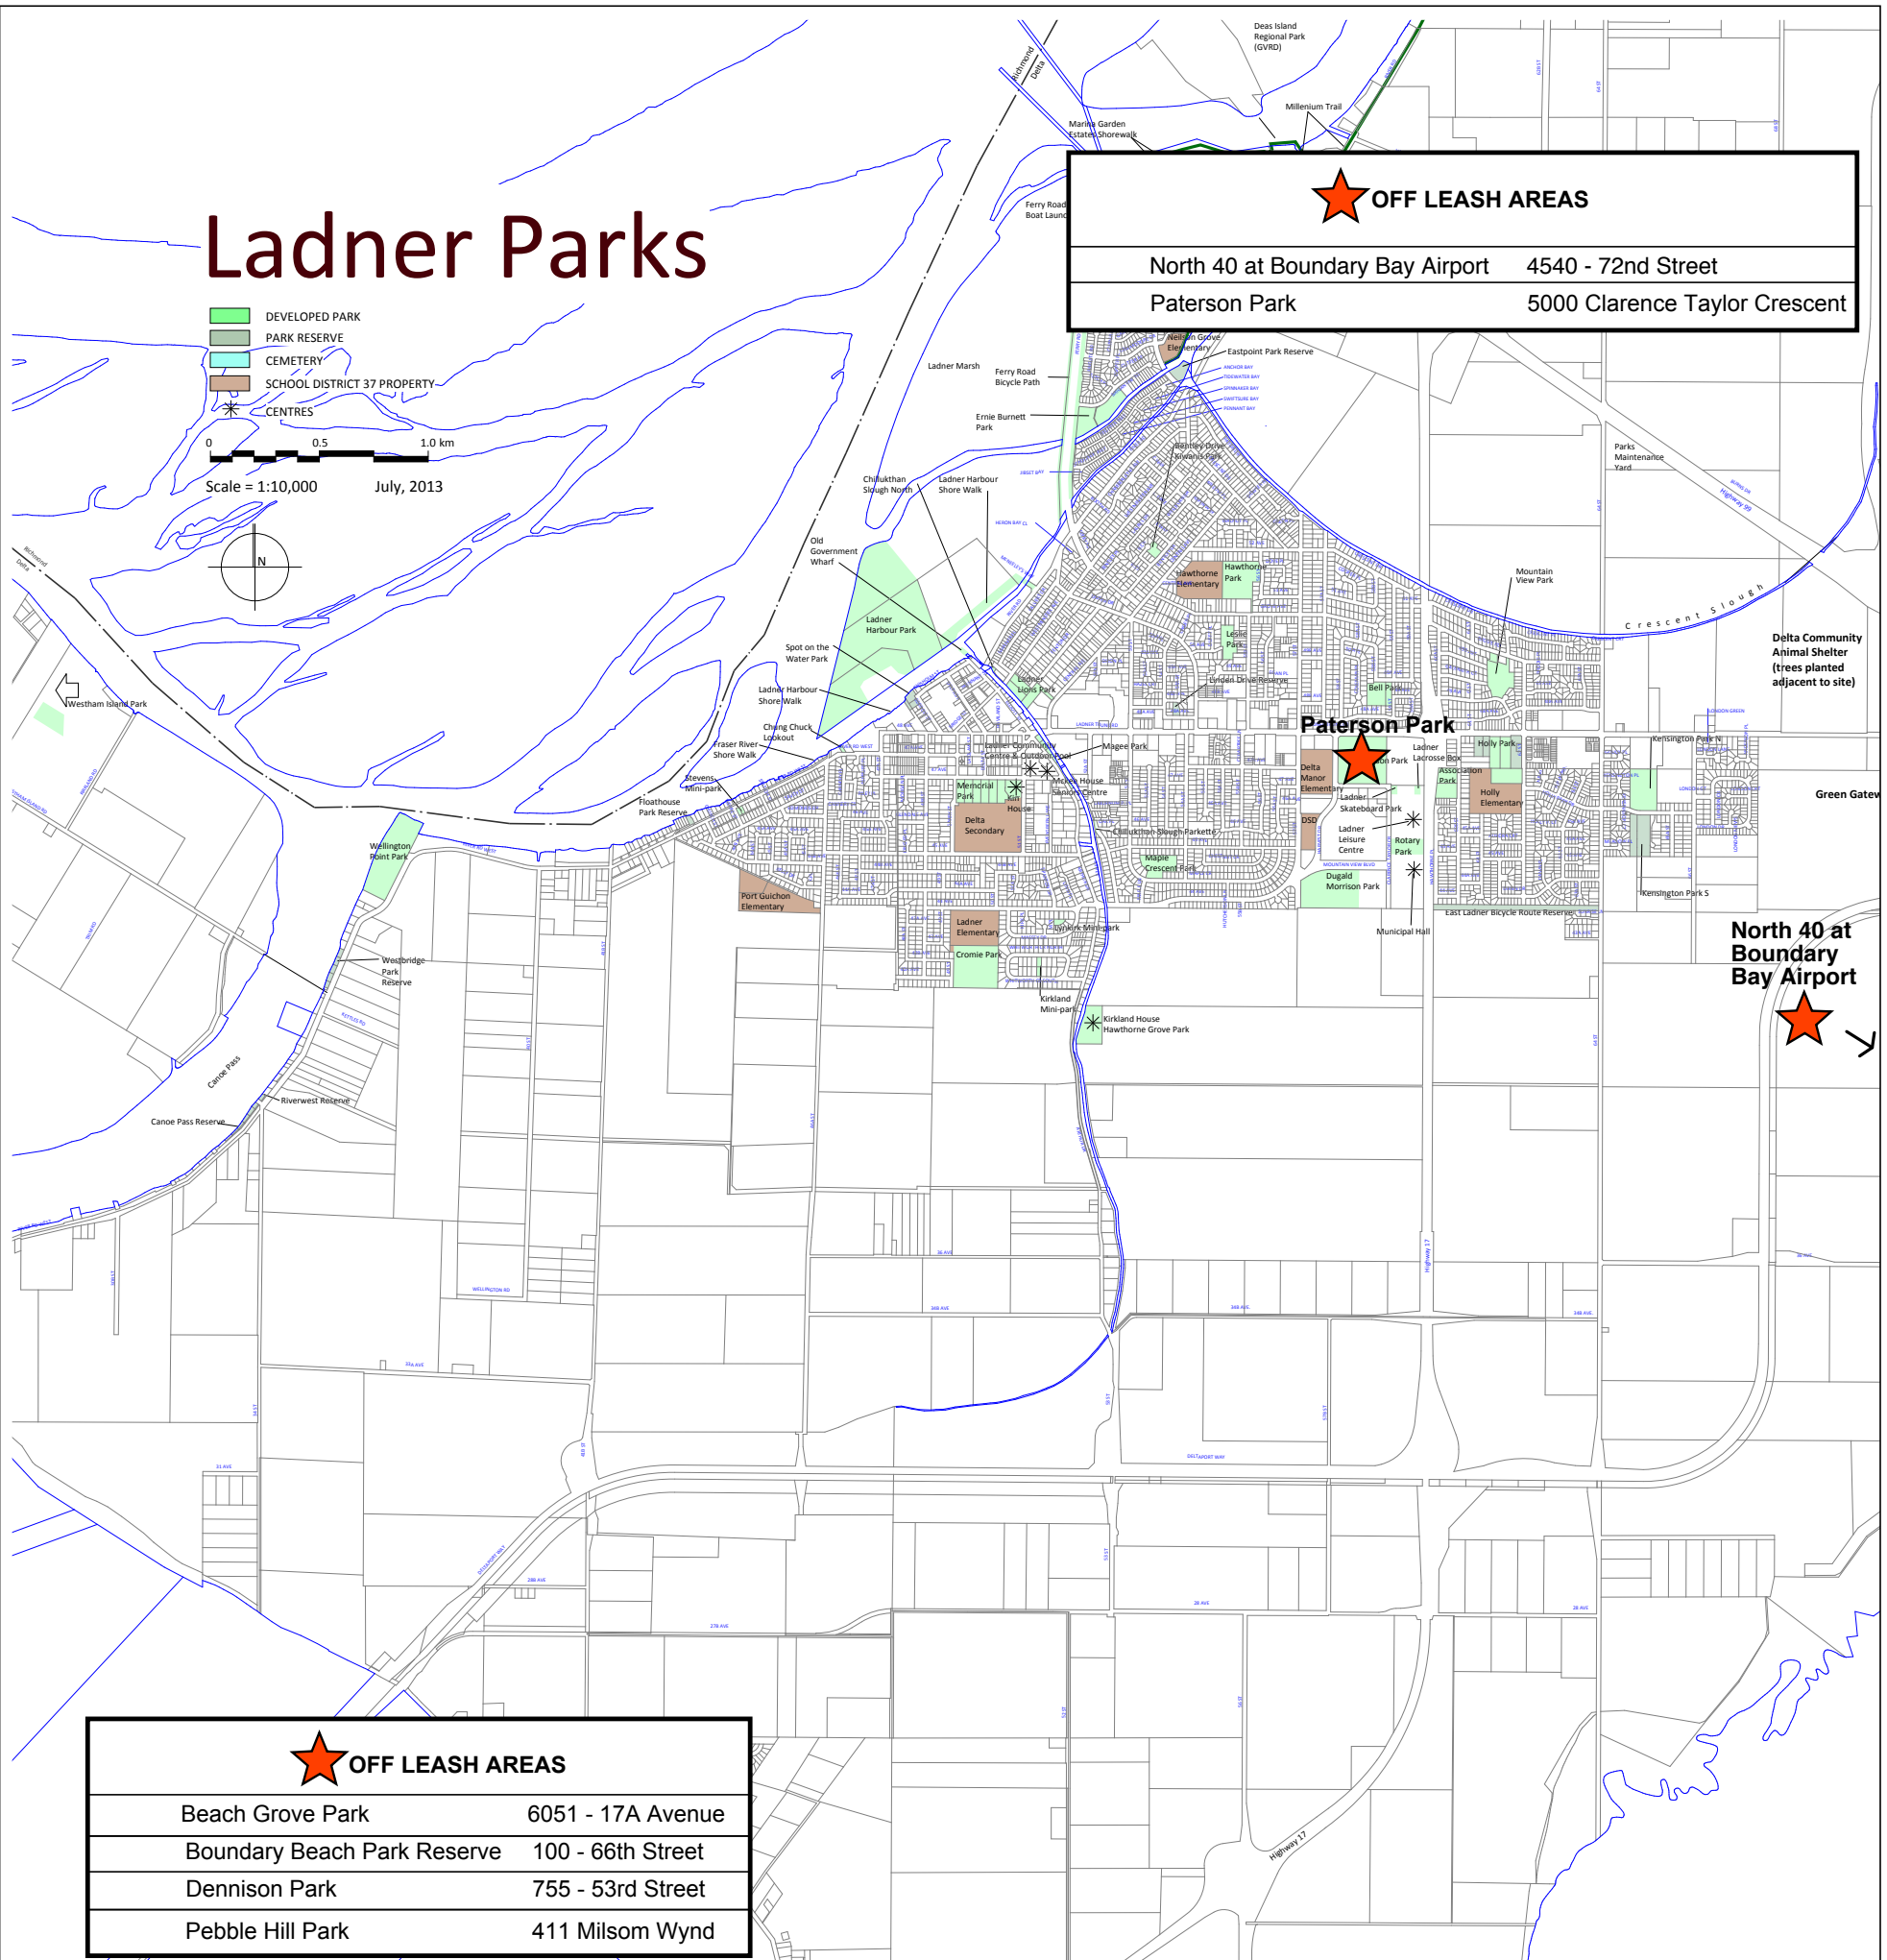

Ladner Parks

- DEVELOPED PARK
- PARK RESERVE
- CEMETERY
- SCHOOL DISTRICT 37 PROPERTY
- CENTRES

Scale = 1:10,000 July, 2013

OFF LEASH AREAS	
North 40 at Boundary Bay Airport	4540 - 72nd Street
Paterson Park	5000 Clarence Taylor Crescent

OFF LEASH AREAS	
Beach Grove Park	6051 - 17A Avenue
Boundary Beach Park Reserve	100 - 66th Street
Dennison Park	755 - 53rd Street
Pebble Hill Park	411 Milsom Wynd

Tsawwassen Parks

- DEVELOPED PARK
- PARK RESERVE
- CEMETERY
- SCHOOL DISTRICT 37 PROPERTY
- CENTRES

Scale = 1:10,000 July, 2013