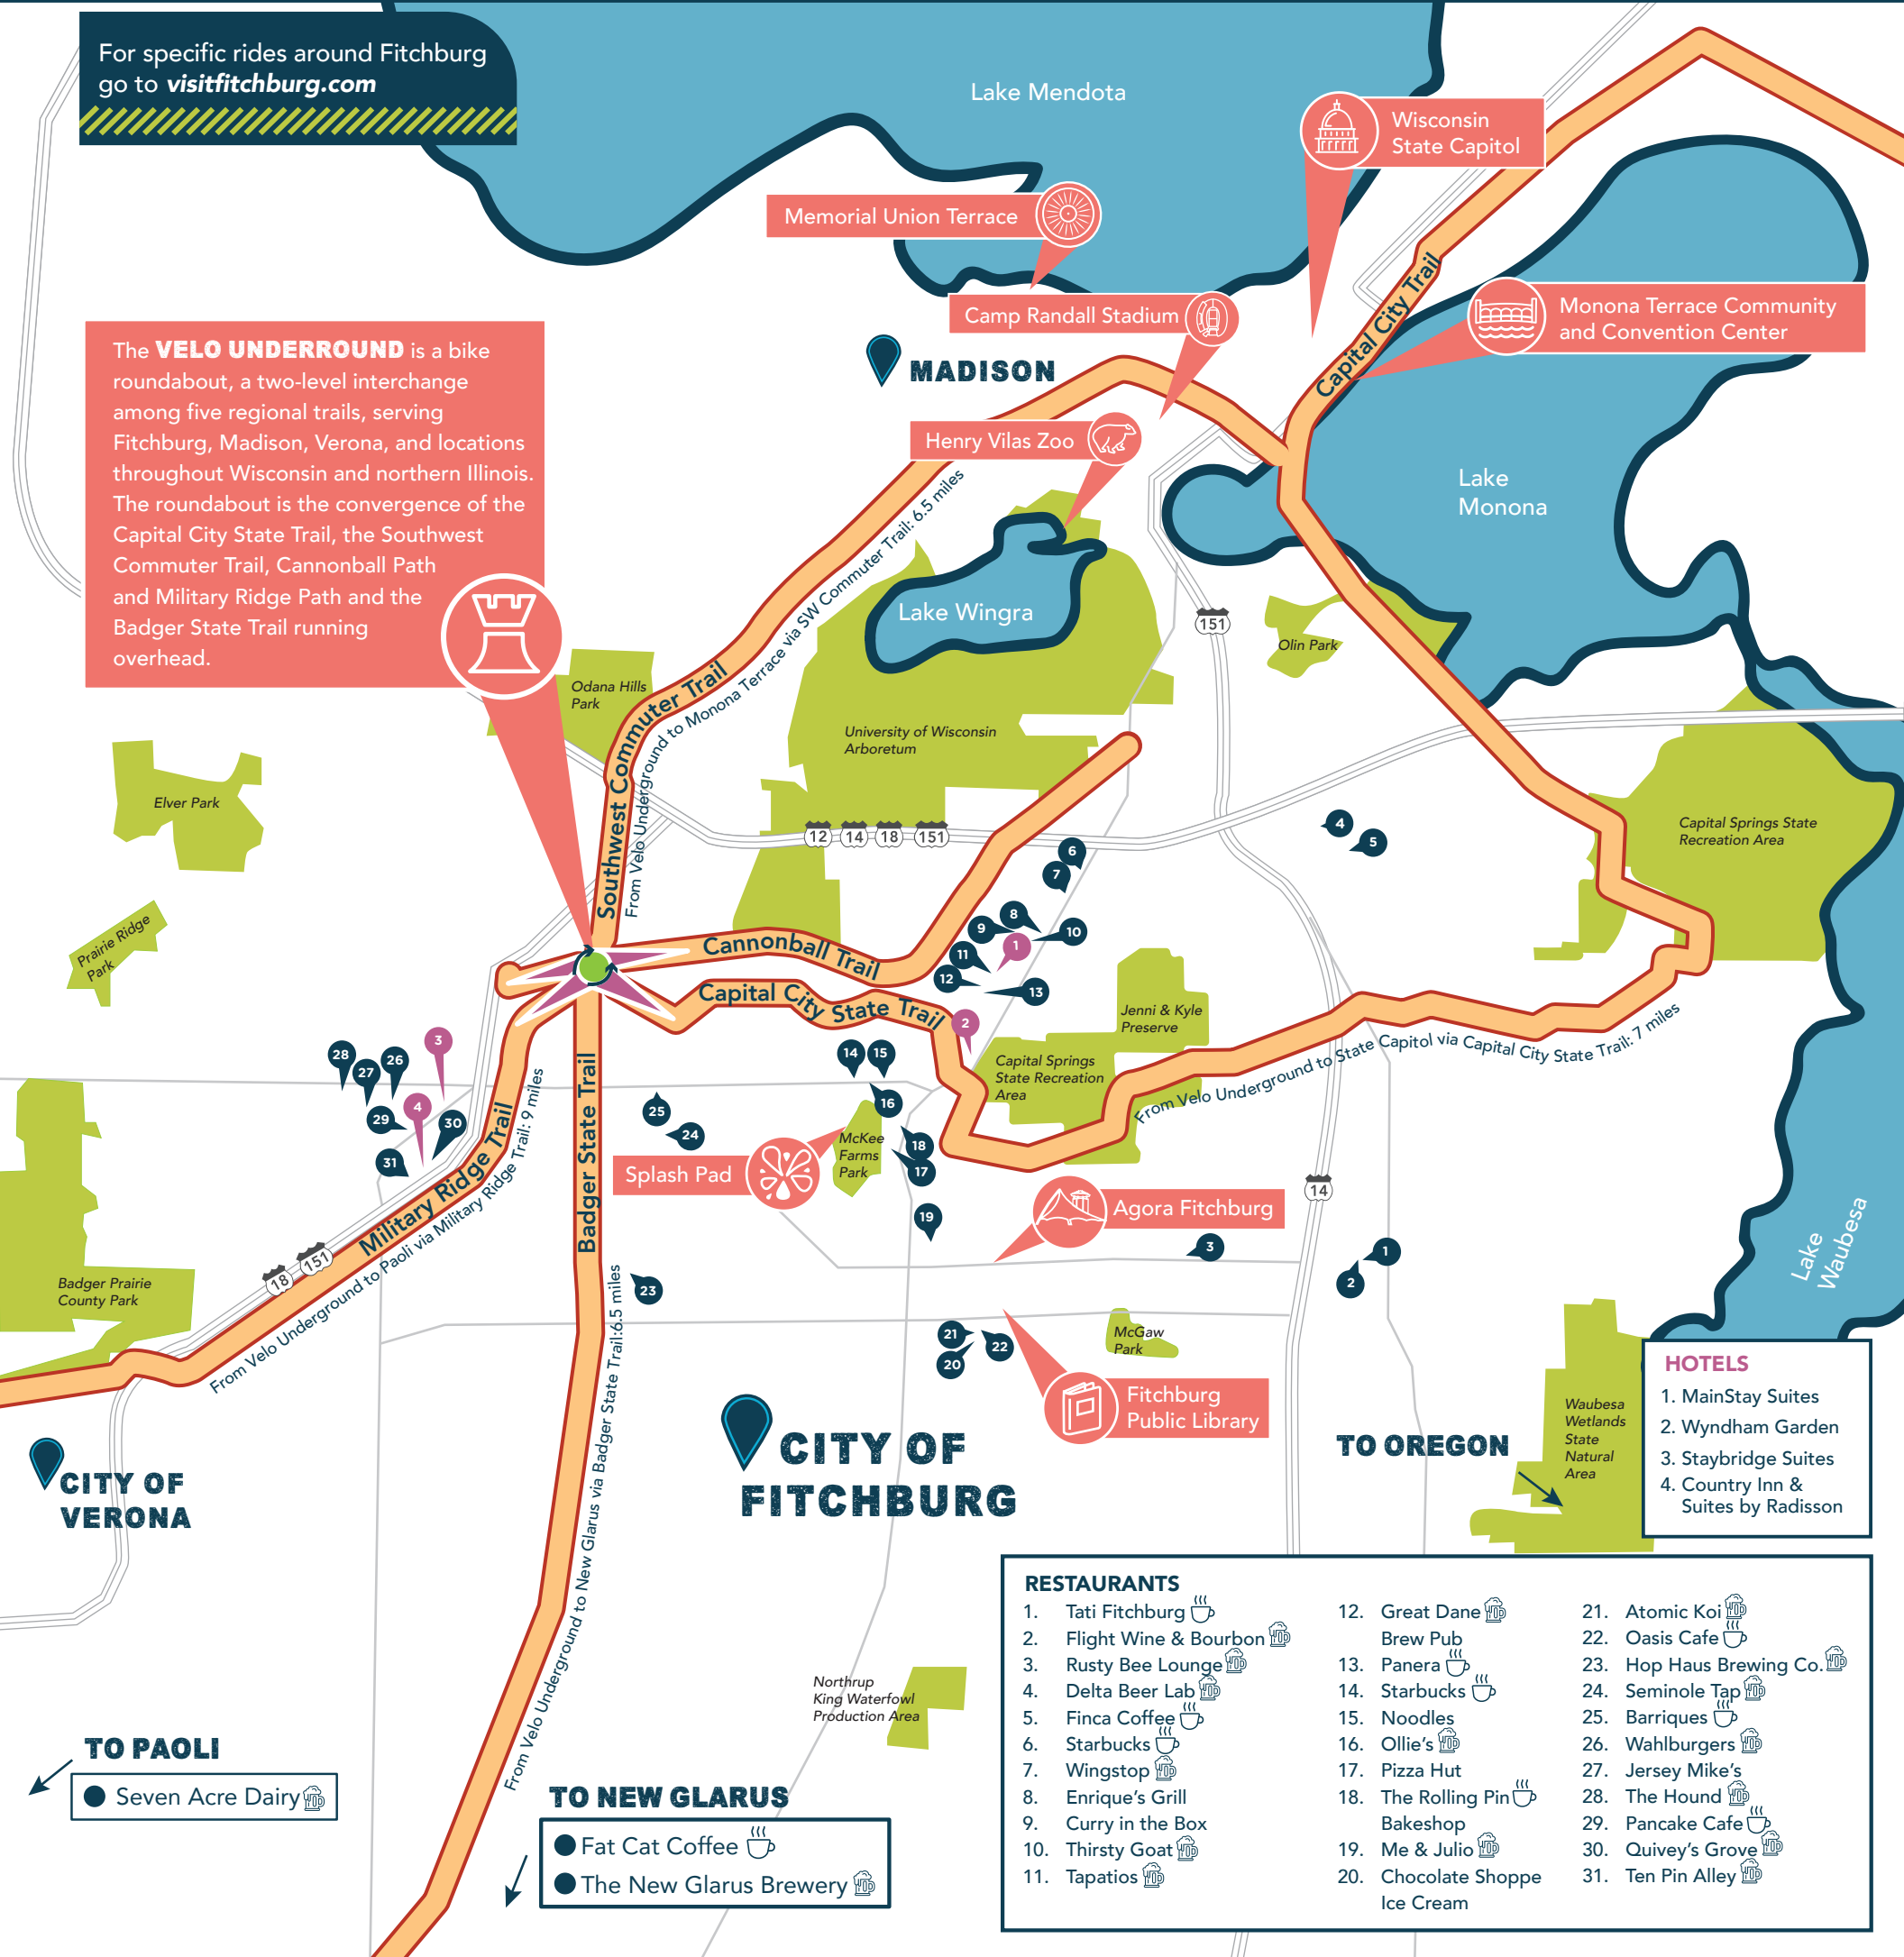

6. Starbucks
7. Wingstop
8. Enrique's Grill
9. Curry In The Box
10. Thirsty Goat
11. Tapatios
12. Great Dane Brew Pub
13. Panera
14. Starbucks
15. Noodles

This loop requires a trail pass for the Capital City Trail.

PAOLI LOOP 18.5 miles

HOTELS

3. Staybridge Suites
4. Country Inn & Suites by Radisson

RESTAURANTS

23. Hop Haus Brewing Co.
24. Seminole Tap
25. Barriques
26. Wahlburgers
27. Jersey Mike's
28. The Hound
29. Pancake Cafe
30. Quivey's Grove
31. Ten Pin Alley
32. Seven Acre Dairy

A Trail Pass is required for this route. The majority of this route is on roads with cars.

For specific rides around Fitchburg go to visitfitchburg.com

The **VELO UNDERGROUND** is a bike roundabout, a two-level interchange among five regional trails, serving Fitchburg, Madison, Verona, and locations throughout Wisconsin and northern Illinois. The roundabout is the convergence of the Capital City State Trail, the Southwest Commuter Trail, Cannonball Path and Military Ridge Path and the Badger State Trail running overhead.

HOTELS

1. MainStay Suites
2. Wyndham Garden
3. Staybridge Suites
4. Country Inn & Suites by Radisson

RESTAURANTS

- | | | |
|--------------------------|--------------------------------|--------------------------|
| 1. Tati Fitchburg | 12. Great Dane Brew Pub | 21. Atomic Koi |
| 2. Flight Wine & Bourbon | 13. Panera | 22. Oasis Cafe |
| 3. Rusty Bee Lounge | 14. Starbucks | 23. Hop Haus Brewing Co. |
| 4. Delta Beer Lab | 15. Noodles | 24. Seminole Tap |
| 5. Finca Coffee | 16. Ollie's | 25. Barriques |
| 6. Starbucks | 17. Pizza Hut | 26. Wahlburgers |
| 7. Wingstop | 18. The Rolling Pin Bakeshop | 27. Jersey Mike's |
| 8. Enrique's Grill | 19. Me & Julio | 28. The Hound |
| 9. Curry in the Box | 20. Chocolate Shoppe Ice Cream | 29. Pancake Cafe |
| 10. Thirsty Goat | | 30. Quivey's Grove |
| 11. Tapatios | | 31. Ten Pin Alley |