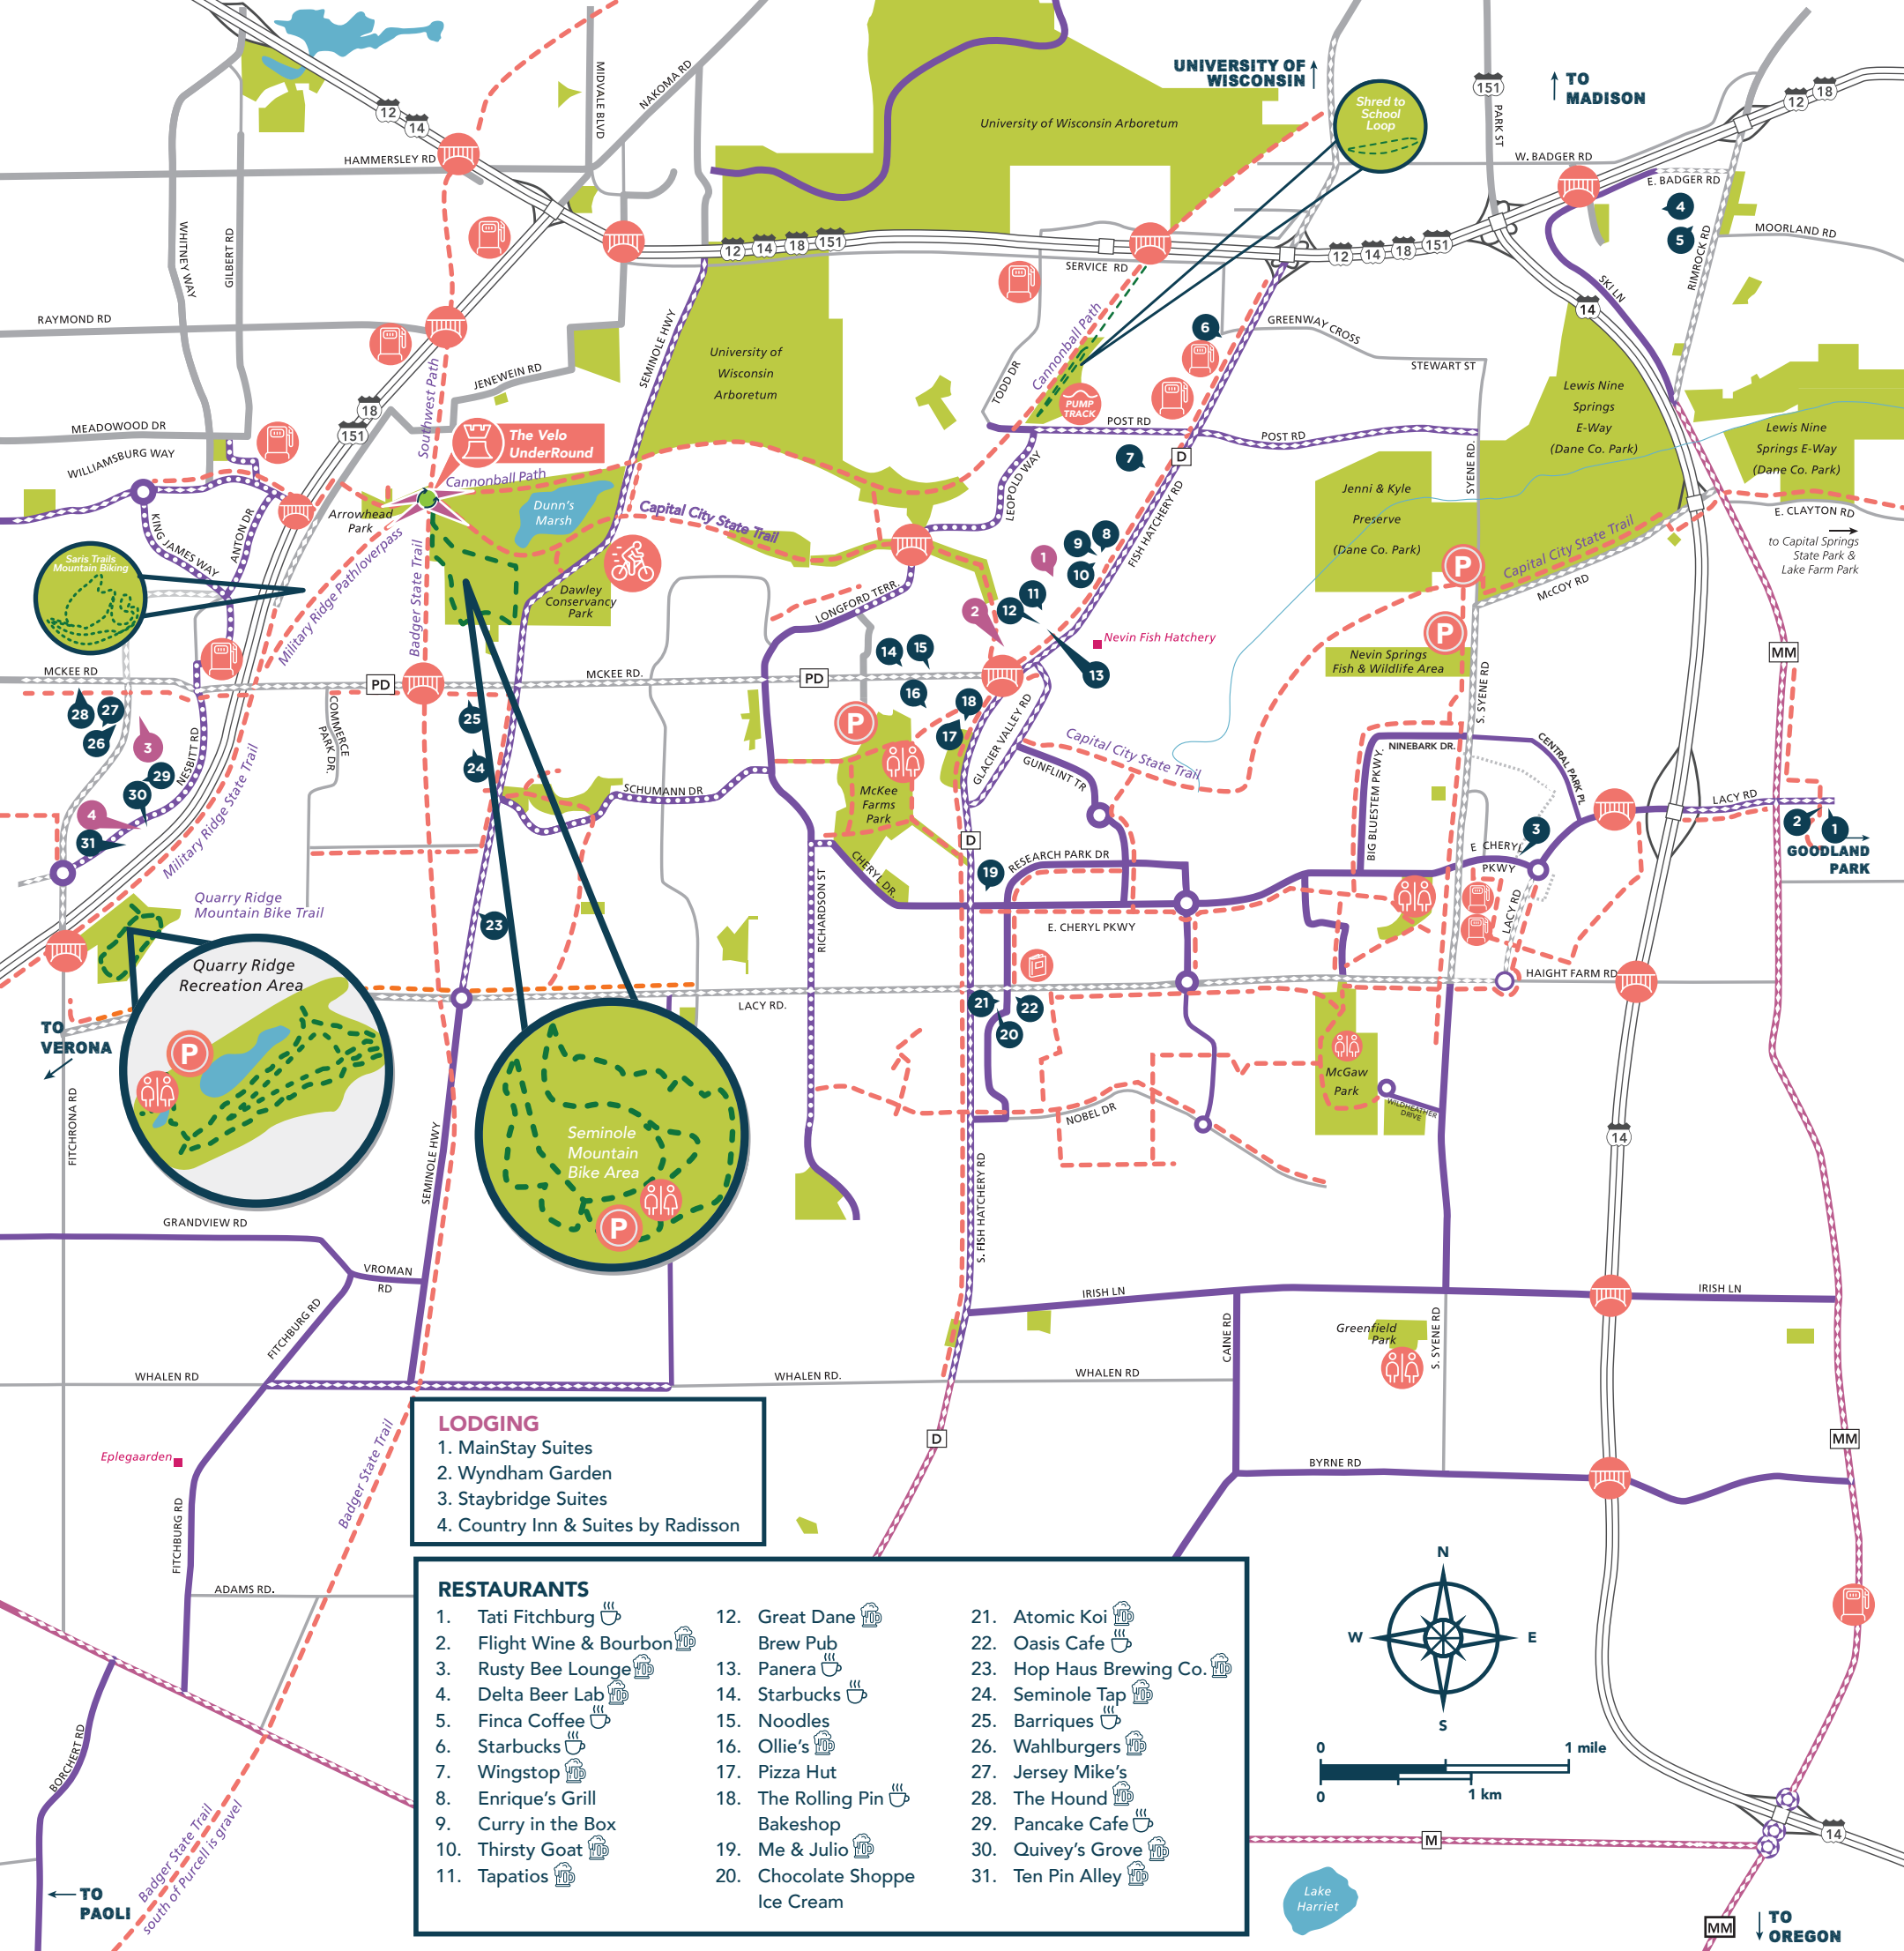

KEY

- RESTROOMS
- DAWLEY BIKE HUB
- BRIDGE/UNDERPASS
- GAS STATION
- PARKING AREA
- LODGING
- RESTAURANT
- BIKE LANE/PAVED SHOULDER
  On major streets, bus & right turn lane shared with bikes
- BIKE PATH (SHARED-USE)
  Usually a paved path, separated from the street. Watch for pedestrians and dogs. Suitable for slower speeds.
- BIKE ROUTE
  On major and minor streets, popular recreational and commuting bicycle routes, shared with vehicles
- LEAST SUITABLE
  Streets least suitable for shared bicycle/motor vehicle use
- MOST SUITABLE
  Streets most suitable for shared bicycle/motor vehicle use
- MOUNTAIN BIKE TRAIL

ANNUAL BIKING EVENTS

APRIL-SEPTEMBER | Bike the 'Burg Challenge biketheburg.org

SEPTEMBER 19th | Pick Me Up At the Border bikelifitchburg.org

STATE TRAIL PASSES

Trail passes required for ages 16 and older (not pedestrians). Options for buying passes:

- WI DNR: Trail passes available for purchase online at dnr.wisconsin.gov
- Self-registration stations are available at: Cap City Trail/Syene Rd, Badger State Trail/Marketplace Dr and at Purcell Rd/Badger State Trail

FITCHBURG PATHS (no pass required)

The City of Fitchburg has paths, many paved, that do not require a trail pass and are free for use. Quarry Ridge Mountain Bike Trails are Fitchburg paths, as well as all paths in local parks and unnamed paths that parallel roads.

BCYCLE IN FITCHBURG

Scan the QR Code for a list of all the BCycle stations in Fitchburg and how many bikes are available!

ADDITIONAL BIKING INFO

Fitchburg Chamber Visitor + Business Bureau visitfitchburg.com

Bike Fitchburg bikelifitchburg.org

Wisconsin Bike Fed wisconsinbikedef.org

Madison Bikes madisonbikes.org

Bikes For Kids Wisconsin bikesforkidswi.org

Capital Off Road Pathfinders (mountain bike conditions) madcitydirt.com

Bike The 'Burg biketheburg.org

City of Fitchburg fitchburgwi.gov/221/biking

Dane County Biking parks-lwrd.countyofdane.com/parks-recreation/biking

BCycle madison.bcycle.com

BIKE FRIENDLY BUSINESSES

Scan the QR Code for a list of all the Bike Friendly Businesses in Fitchburg!