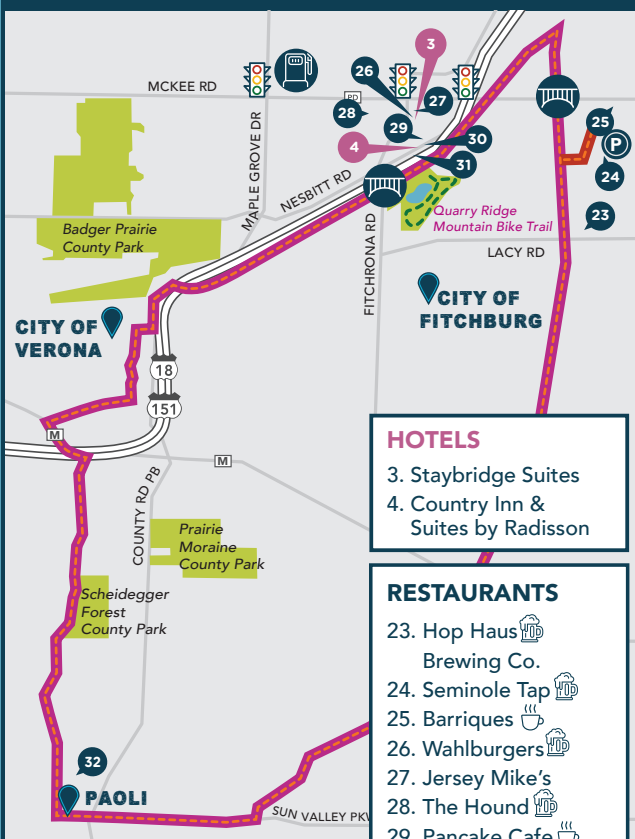

FREE Your pedal power guide to riding in Fitchburg & beyond
BIKE MAP Visit visitfitchburg.com

BIKE
the busy
 FITCHBURG, WI

CANNONBALL/ARBORETUM LOOP 10 miles

HOTELS

1. MainStay Suites
2. Wyndham Garden

RESTAURANTS

6. Starbucks
7. Wingstop
8. Enrique's Grill
9. Curry In The Box
10. Thirsty Goat
11. Tapatios
12. Great Dane Brew Pub
13. Panera
14. Starbucks
15. Noodles

This loop requires a trail pass for the Capital City Trail.

PAOLI LOOP 18.5 miles

HOTELS

3. Staybridge Suites
4. Country Inn & Suites by Radisson

RESTAURANTS

23. Hop Haus Brewing Co.
24. Seminole Tap
25. Barriques
26. Wahlburgers
27. Jersey Mike's
28. The Hound
29. Pancake Cafe
30. Quivey's Grove
31. Ten Pin Alley
32. Seven Acre Dairy

HOTELS

1. MainStay Suites
2. Wyndham Garden
3. Staybridge Suites
4. Country Inn & Suites by Radisson

RESTAURANTS

- | | | |
|--------------------------|--------------------------------|--------------------------|
| 1. Tati Fitchburg | 12. Great Dane Brew Pub | 21. Atomic Koi |
| 2. Flight Wine & Bourbon | 13. Panera | 22. Oasis Cafe |
| 3. Rusty Bee Lounge | 14. Starbucks | 23. Hop Haus Brewing Co. |
| 4. Delta Beer Lab | 15. Noodles | 24. Seminole Tap |
| 5. Finca Coffee | 16. Ollie's | 25. Barriques |
| 6. Starbucks | 17. Pizza Hut | 26. Wahlburgers |
| 7. Wingstop | 18. The Rolling Pin Bakeshop | 27. Jersey Mike's |
| 8. Enrique's Grill | 19. Me & Julio | 28. The Hound |
| 9. Curry in the Box | 20. Chocolate Shoppe Ice Cream | 29. Pancake Cafe |
| 10. Thirsty Goat | | 30. Quivey's Grove |
| 11. Tapatios | | 31. Ten Pin Alley |