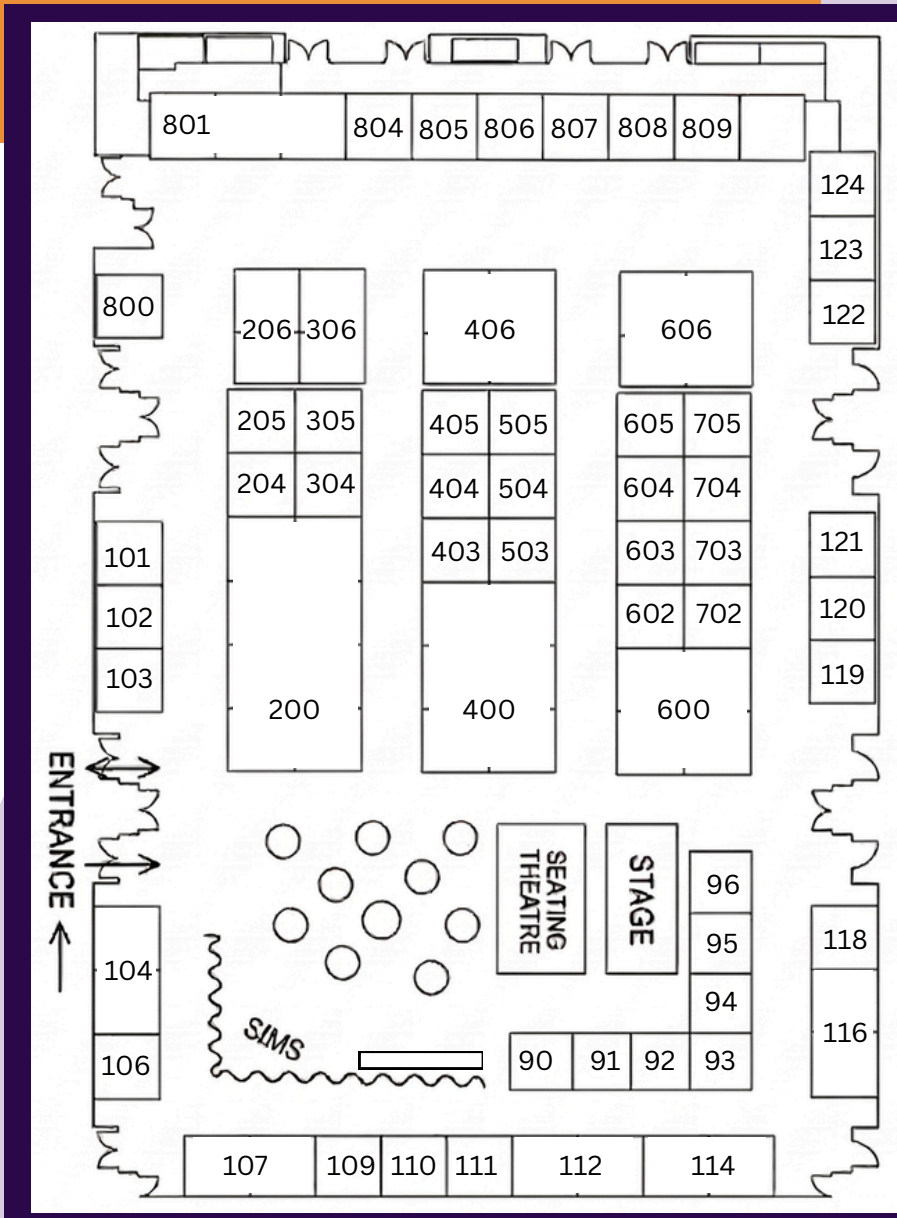

MORE INFO @ SOUTHEAST COLLISION CONFERENCE.COM