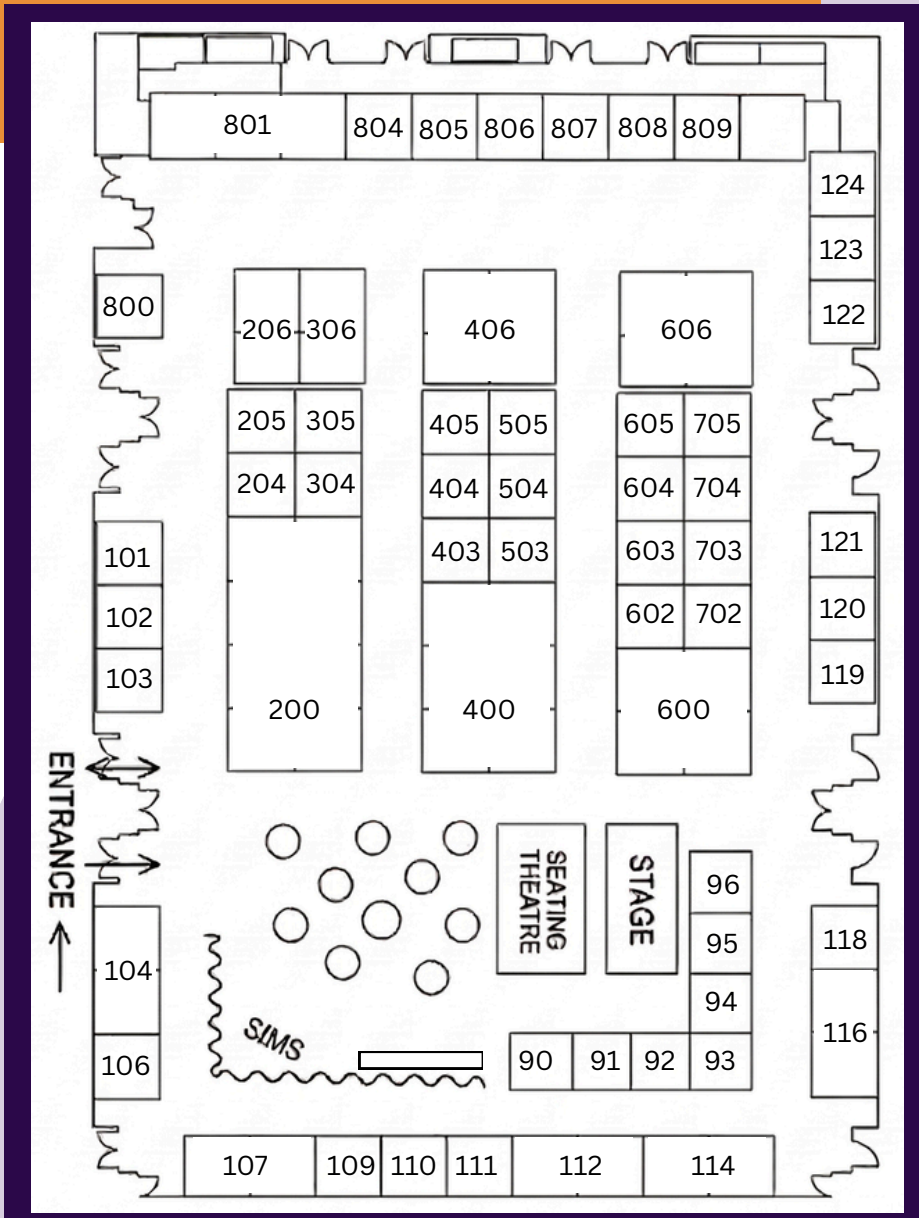

MORE INFO @ SOUTHEAST COLLISION CONFERENCE.COM