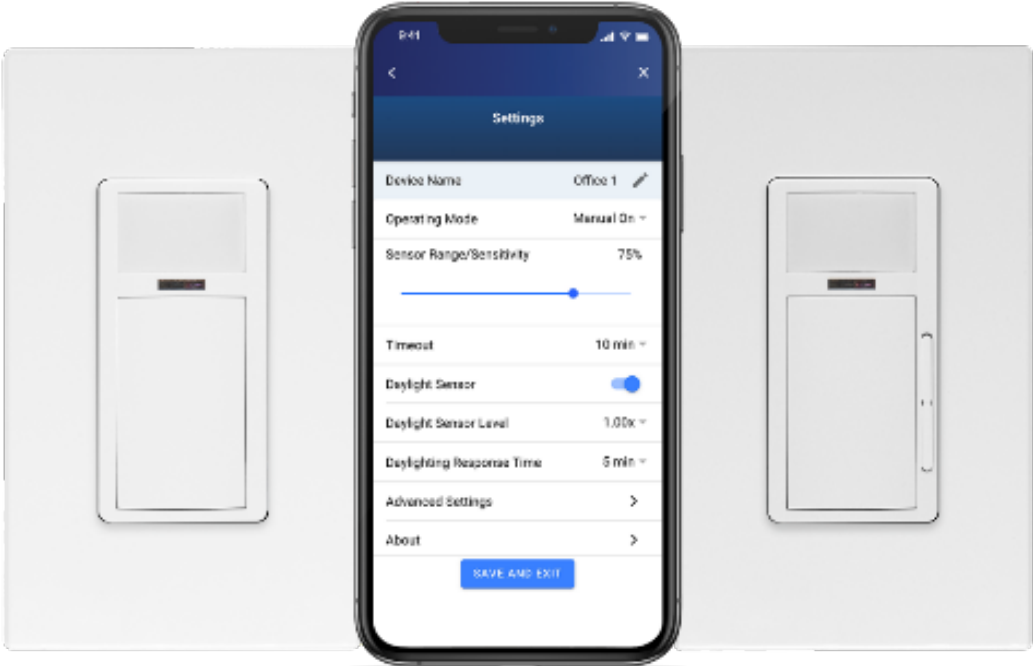

# Smart Wallbox Sensors

# Smart Room Controller and Sensors

NO Power Pack  
Required

NO External  
Photocell

NO Separate OS  
Wiring