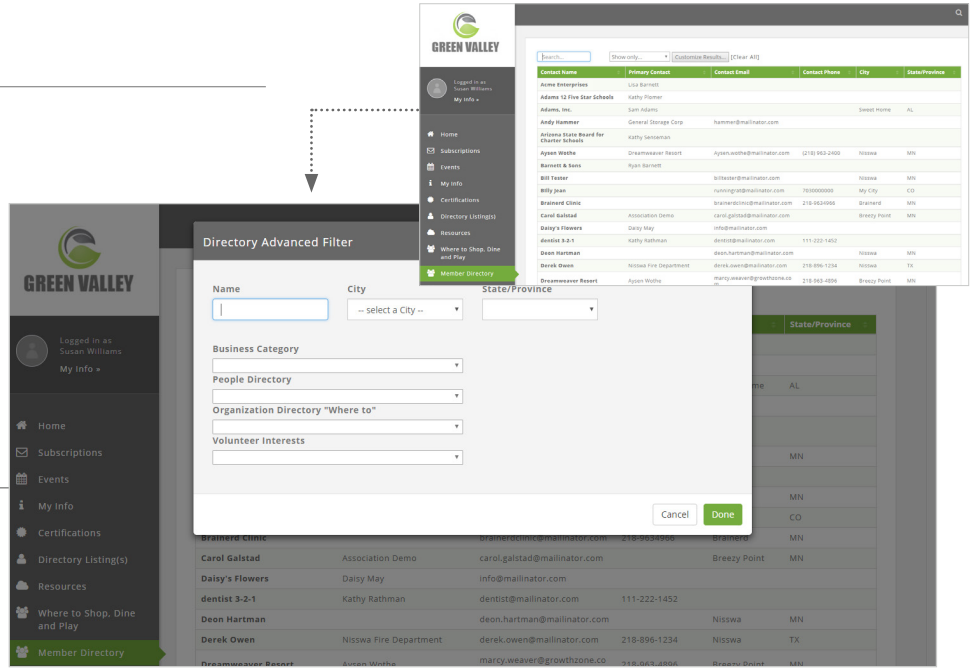

A FEW INFO HUB FEATURES

CLEAN DESIGN

The straightforward layout is built for ease-of-use and finding information quickly.

MANAGE YOUR MEMBERSHIP

Pay invoices, as well as post and view Hot Deals, job postings, member-to-member discounts, events, and news.

RESOURCE LIBRARY

Post videos, links, and other member-specific documents in one place to share with members.

ENHANCED DIRECTORY

Members can search to find other members and filter search results by keyword or category.

EVENTS

Register and pay for events right in the Info Hub.

EASILY UPDATE PROFILE

Members can easily update contact information, upload their photos, and choose preferences and other account settings.