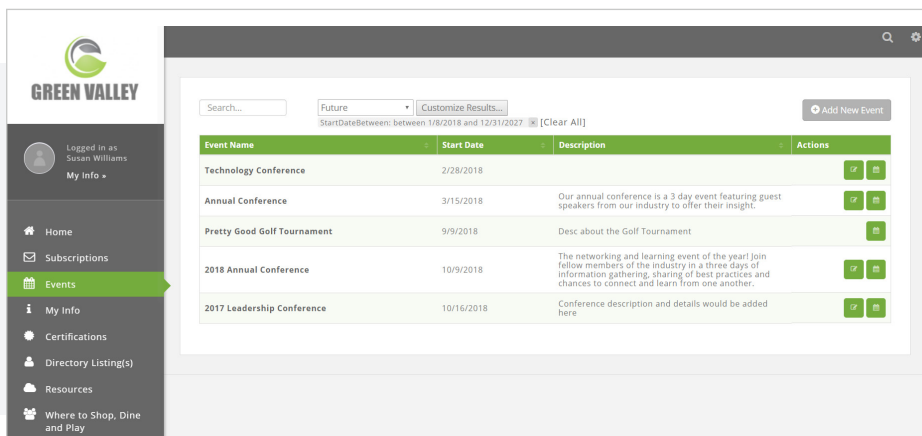

A FEW INFO HUB FEATURES

CLEAN DESIGN

The straightforward layout is built for ease-of-use and finding information quickly.

MANAGE YOUR MEMBERSHIP

Pay invoices, as well as post and view Hot Deals, job postings, member-to-member discounts, events, and news.

RESOURCE LIBRARY

Post videos, links, and other member-specific documents in one place to share with members.

ENHANCED DIRECTORY

Members can search to find other members and filter search results by keyword or category.