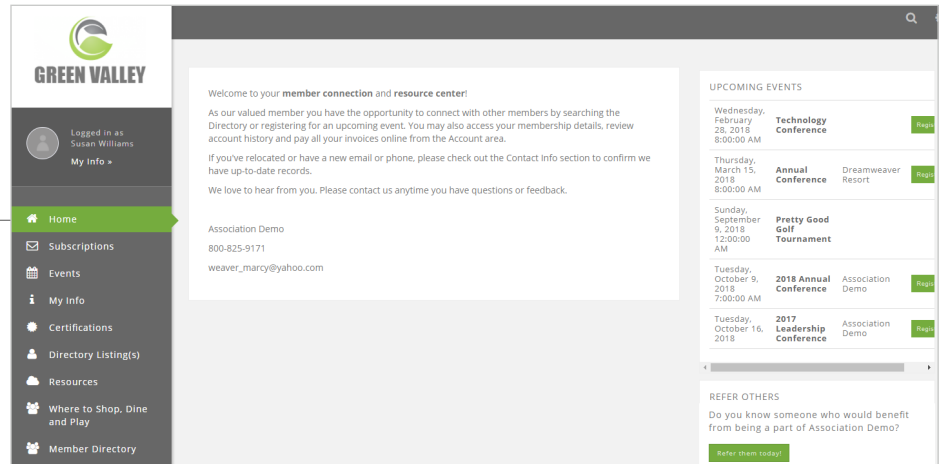

The Info Hub is an online password-protected community for our members. It is a hub for daily interactions, allowing members to easily access our membership resources and benefits. **It's accessible to our members via the "Member Login" link on our website.**

A FEW INFO HUB FEATURES

CLEAN DESIGN

The straightforward layout is built for ease-of-use and finding information quickly.

MANAGE YOUR MEMBERSHIP

Pay invoices, as well as post and view Hot Deals, job postings, member-to-member discounts, events, and news.