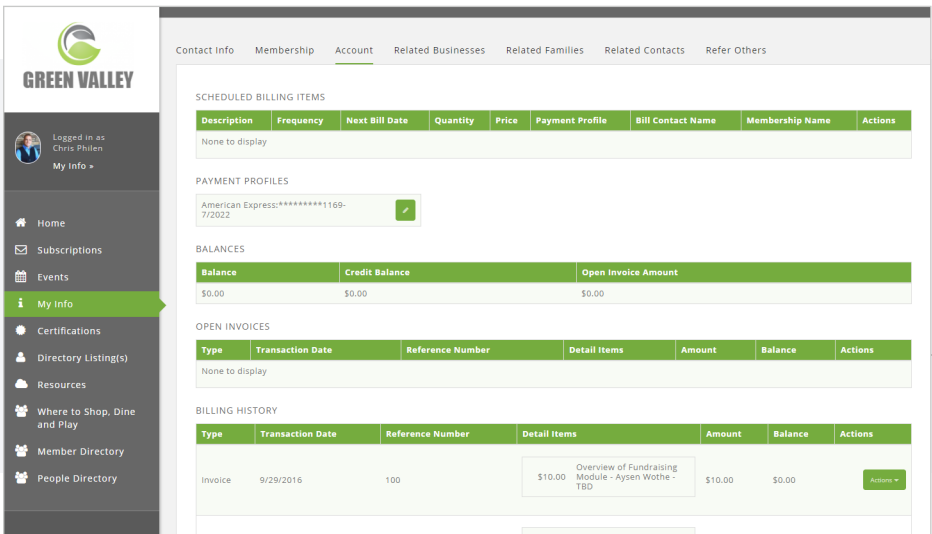

A FEW INFO HUB FEATURES

CLEAN DESIGN

The straightforward layout is built for ease-of-use and finding information quickly.

MANAGE YOUR MEMBERSHIP

Pay invoices, as well as post and view Hot Deals, job postings, member-to-member discounts, events, and news.

RESOURCE LIBRARY

Post videos, links, and other member-specific documents in one place to share with members.

ENHANCED DIRECTORY

Members can search to find other members and filter search results by keyword or category.