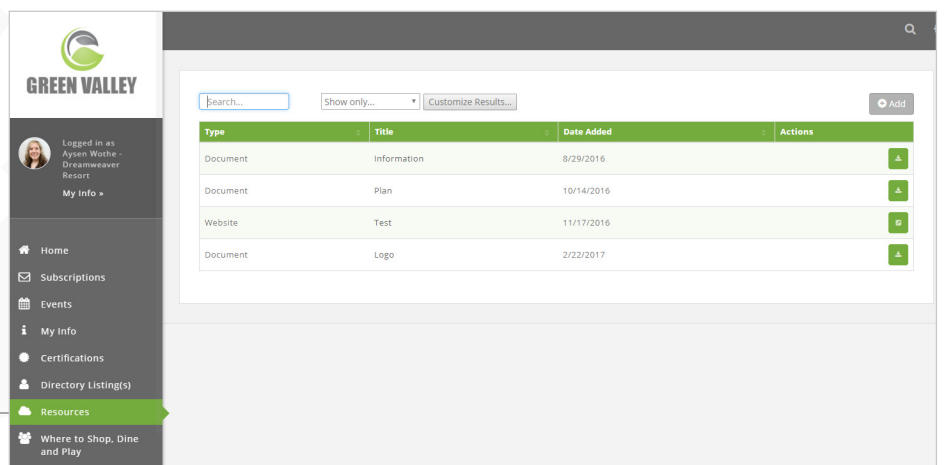

A FEW INFO HUB FEATURES

CLEAN DESIGN

The straightforward layout is built for ease-of-use and finding information quickly.

MANAGE YOUR MEMBERSHIP

Pay invoices, as well as post and view Hot Deals, job postings, member-to-member discounts, events, and news.

RESOURCE LIBRARY

Post videos, links, and other member-specific documents in one place to share with members.

ENHANCED DIRECTORY

Members can search to find other members and filter search results by keyword or category.