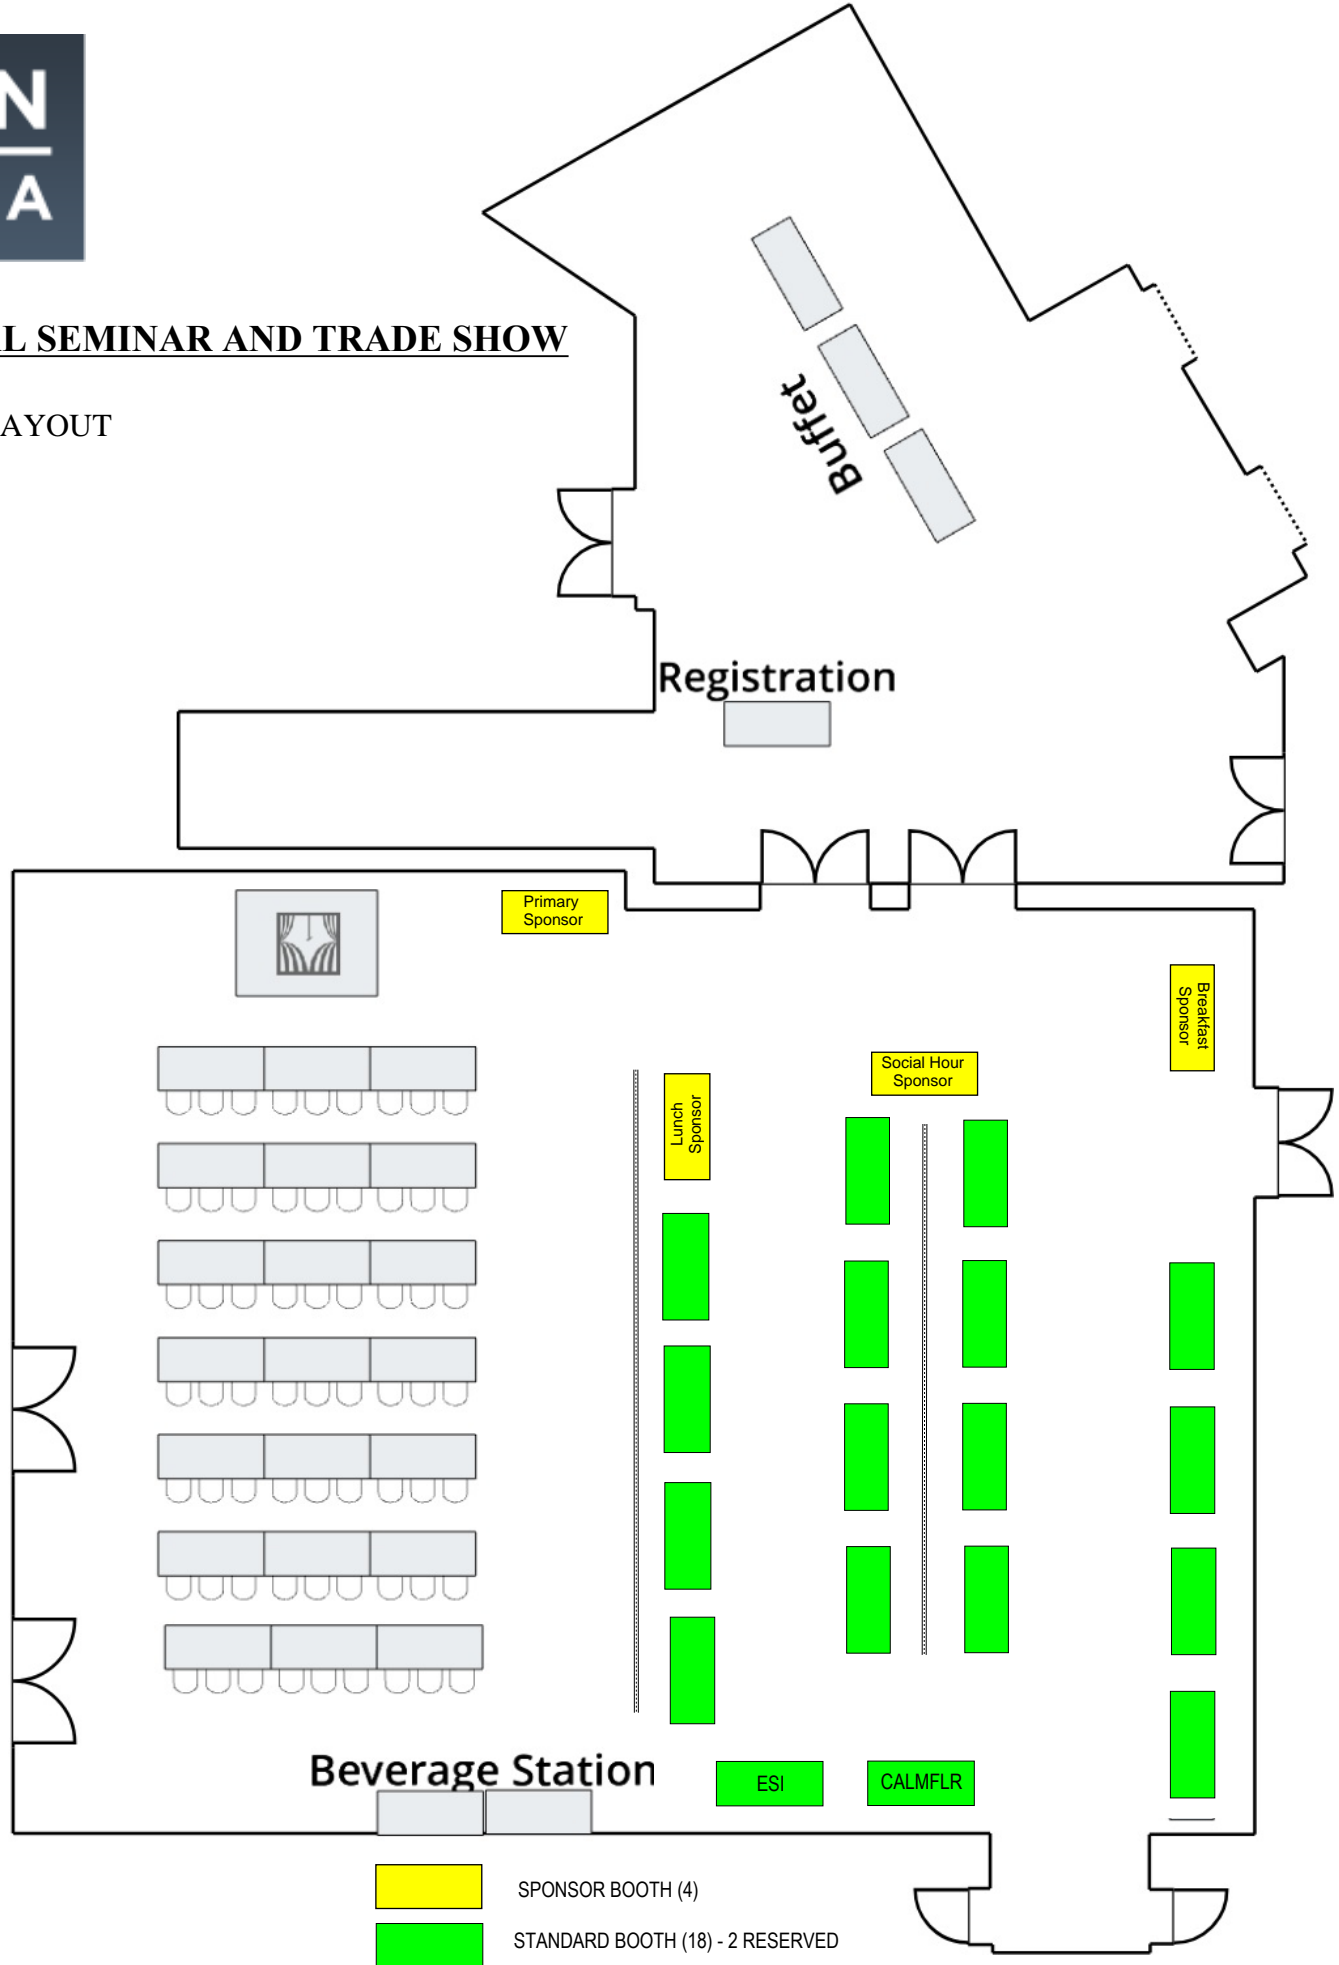

ANNUAL SEMINAR AND TRADE SHOW

EVENT LAYOUT

- SPONSOR BOOTH (4)
- STANDARD BOOTH (18) - 2 RESERVED

10 Feet