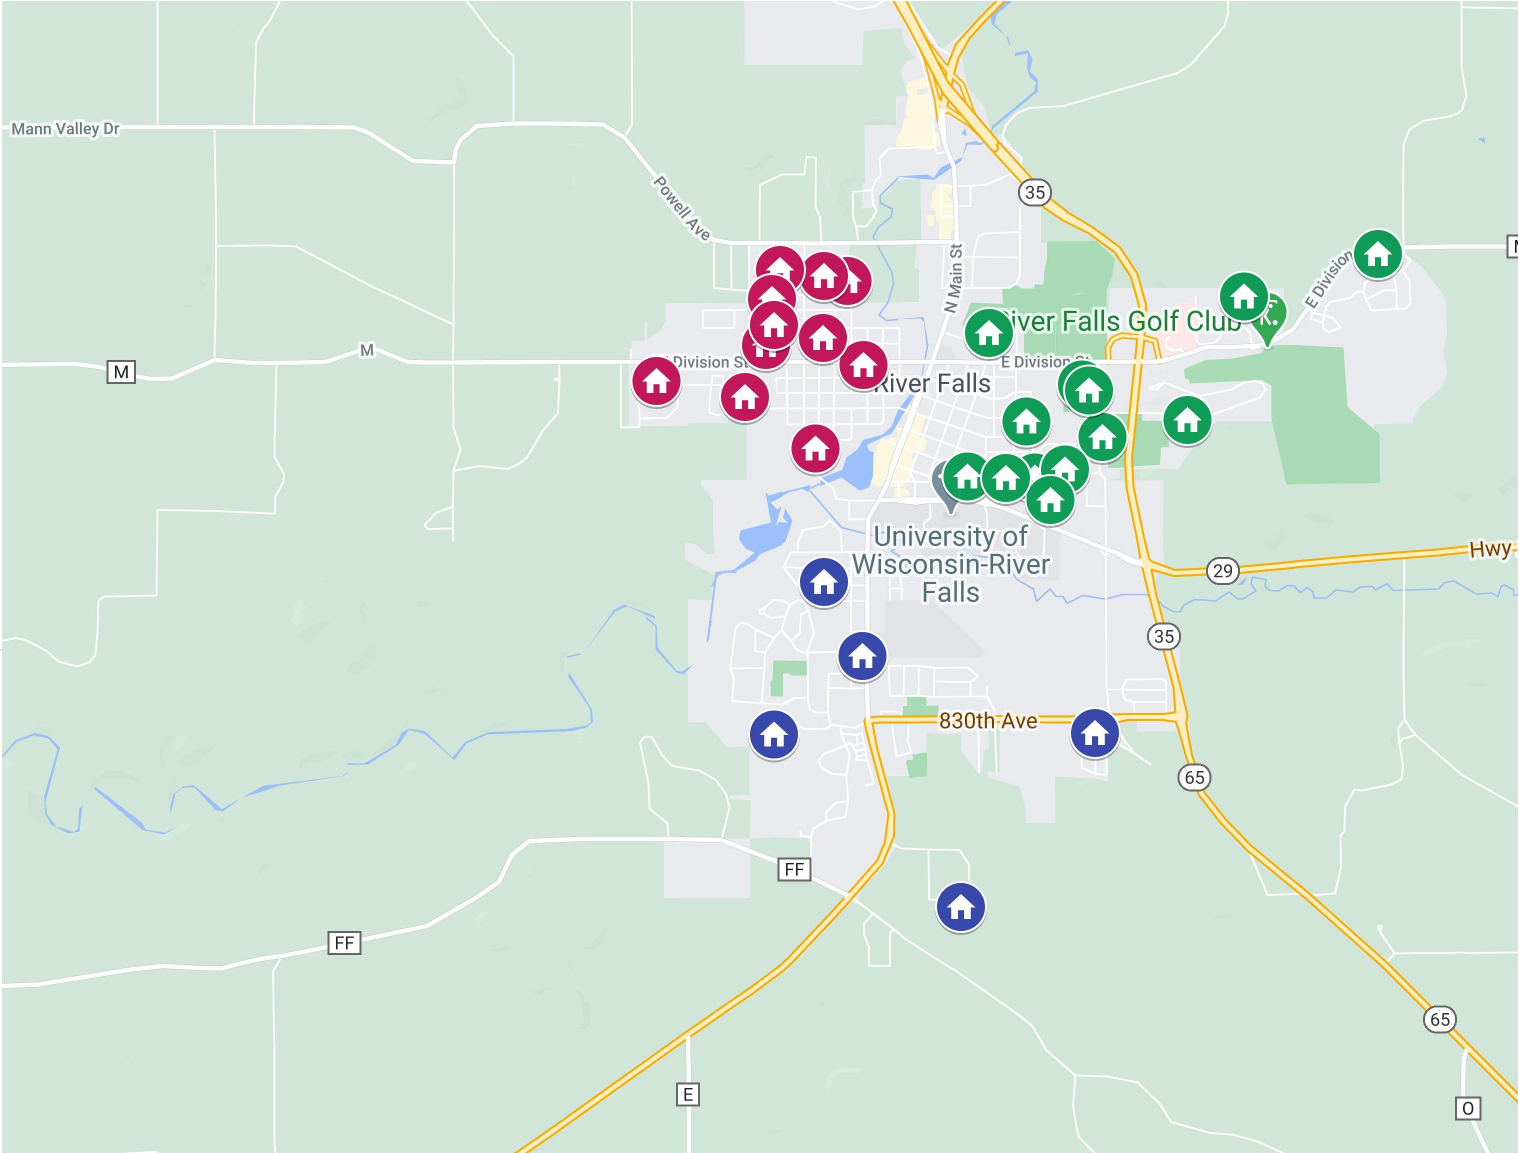

Light up the Kinni

Zone 1

- 1141 W Maple St
- 1593 W Maple St
- 529 Patrick Ct
- 532 Roosevelt Ct
- 421 N Fremont St
- 544 N Falls St
- 609 Patrick Ct
- 215 S Falls St
- 940 Leroy Ln
- 918 Pine Ridge Terrace
- 913 Roosevelt St

Zone 2

- 208 5th St
- 2677 Hilltop Lane
- 116 Cudd Ave
- 403 Union St
- 1956 Glacier Ave
- 1634 Golf View Dr
- 417 N Wasson Ln
- 904 Falcon Dr
- 1005 Morgan Rd
- 404 N Wasson Ln
- 507 Birch St
- 238 County Rd W

Check out the Light up the Kinni Holiday Light Displays! Follow along this simple map to guide you through the holiday light tour.

 707 Spring St

 231 N 9th St

Note: The map is split up into 3 zones based on different areas of town. Zone 1 is Red, Zone 2 is Green, Zone 3 is Blue. Split up your Holiday Lights tour into separate zones to make sure you have time to see them all!

Zone 3

 N7951 980th St

 122 W Johnson St

 545 Devin Ln

 319 W Charlotte St

 1199 Lilac Ave
