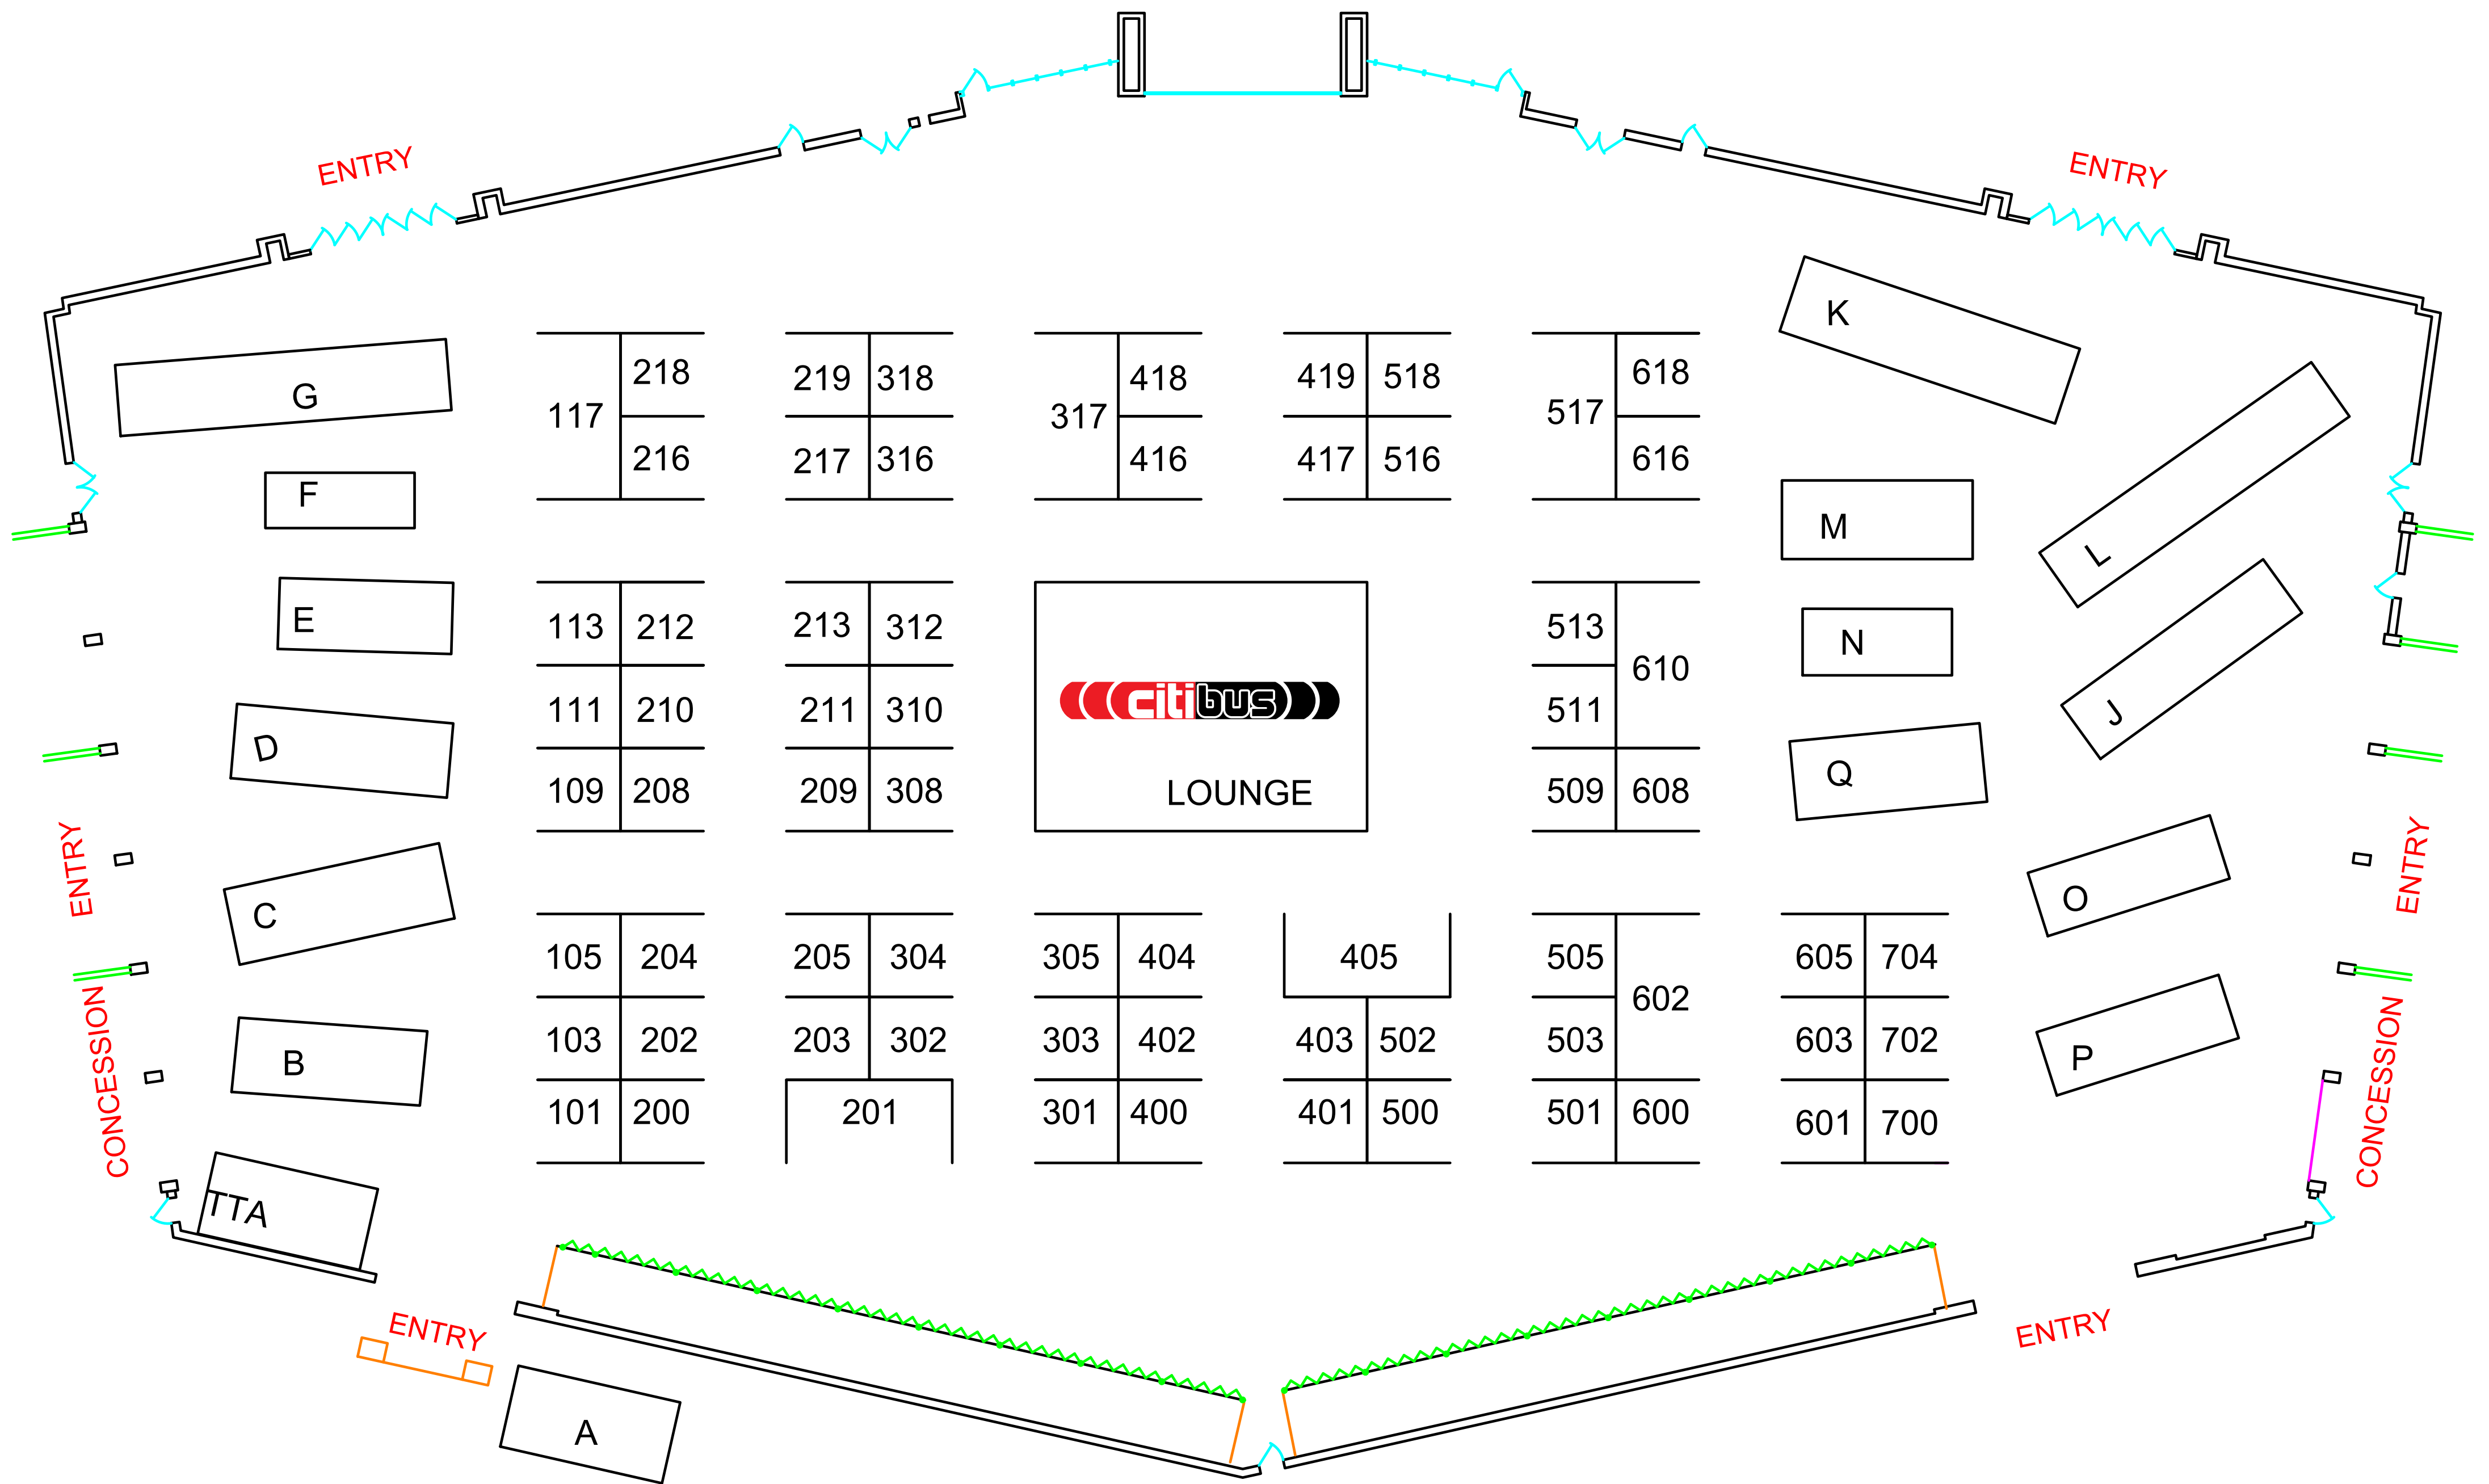

TTA 2026

ANNUAL CONFERENCE • EXPO • ROADEO

LUBBOCK, TEXAS

H O S T E D B Y C I T I B U S

Expo Hall Map

Altro	109
American Seating Company	111
AMF Bruns America	203
A-Z Bus Sales	O-P
Bridgestone Americas	509
Bus Climate Control	113
Bus Stuf	318
CCS Global Tech	217
Community Transit Insurance Program	117
Community Transportation Association of America - CTAA	518
Complete Coach Works	K
Concept Seating, LLC	419
Cummins Sales and Service	210
CWI Digital Systems	105
Dallas Area Rapid Transit	218
Driventic	310
ENC (EIDorado National California, Inc.) ...	501
ETA Transit Systems	517
Fenton Mobility Products	700
Freedman & Trans/Air by Lippert	605
Gatekeeper Systems	704
Genfare	502
Gerflor	616
Gillig, LLC	G
Hanover Displays	213

Safety Vision	205
Seifert Transit Graphics	302
Shah Software, Inc.	303
SilverRide	511
SONDA	417
Spare	312
Spheros North America, Inc.	618
Systrans	308
TEXAS BUS SALES, INC.	600
Thermo King	305
Tolar Manufacturing Company, Inc.	209
Transdev	101
Transign	202
Transit Technologies	602
Transit Workforce Center	403
TransTrack Solutions Group	404
TripSpark Technologies	400
TSI Video Surveillance	304
TxDOT	200
United Safety and Survivability Corporation	208
UZURV	405
Via Transportation	212
Webb Wheel Products	216
WeDriveU	610