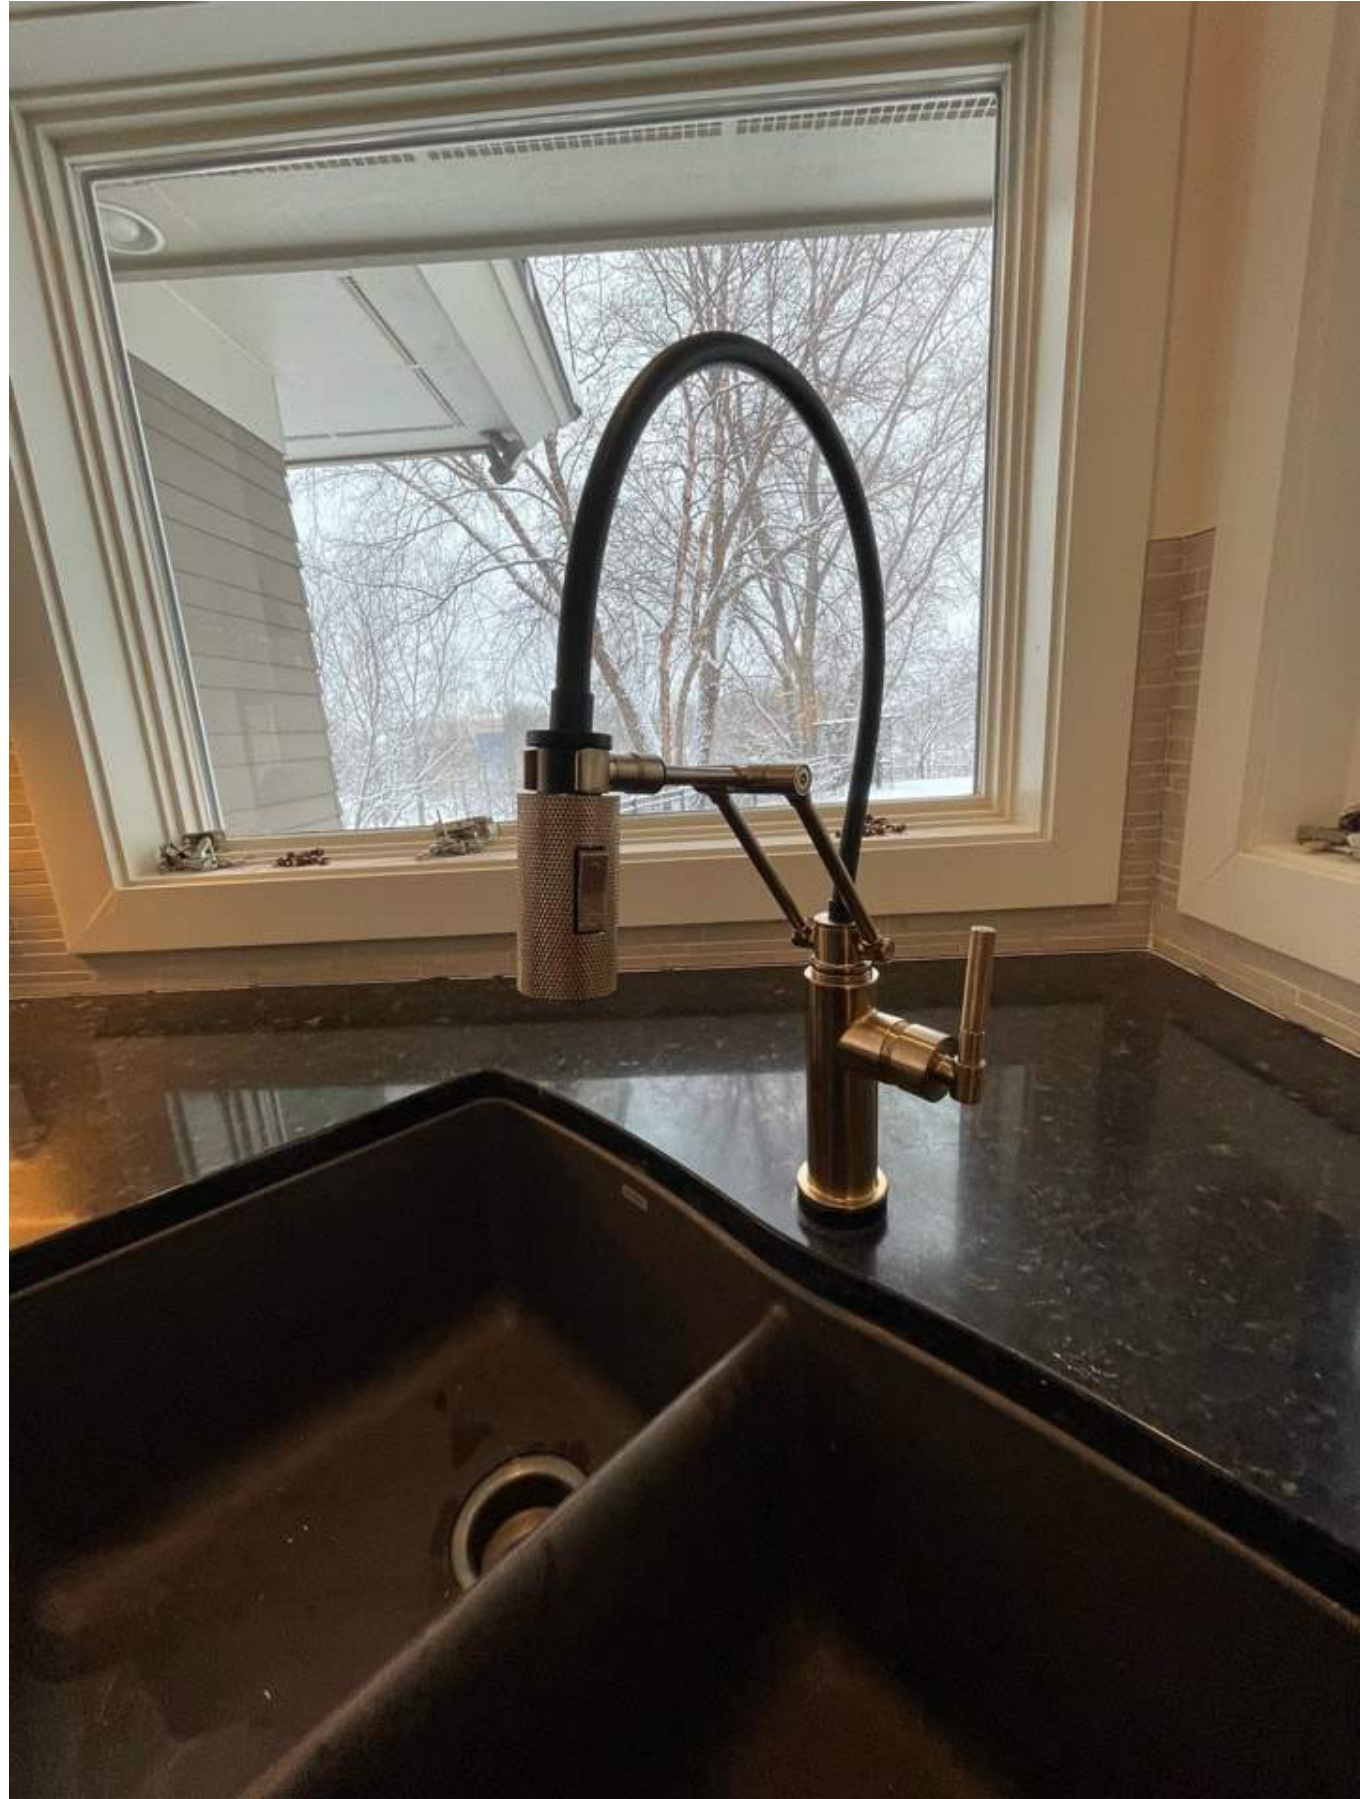

NARI

RESIDENTIAL KITCHEN

MEETING CLIENT NEEDS

- All new quartz countertops
- New tile backsplash
- Repurposed existing cabinet boxes using 3-coat enamel paint
- Removed and replaced cabinet doors and drawer fronts to incorporate soft close hinges and new hardware
- Adjust existing cabinets to accommodate new appliance package
- Replaced all plumbing & light fixtures
- Resurfaced existing wood floors
- Removed built-in display cabinet to achieve a more open flow to the dining room
- Updated with a fresh warm paint color

PLANS

BEFORE & AFTER

BEFORE & AFTER

N A R D

BEFORE & AFTER

PROJECT CHALLENGES, CRAFTSMANSHIP, AND INNOVATIVE METHODS & USES

- A challenge was to retrofit new appliances into existing cabinetry.
- Adding in soft close door hinges and drawer glides while salvaging existing cabinetry.
- Removing the existing display cabinet and relocating light fixtures while doing minimal damage to the existing ceiling.
- Created additional seating area at island using a hidden support system for new countertop.