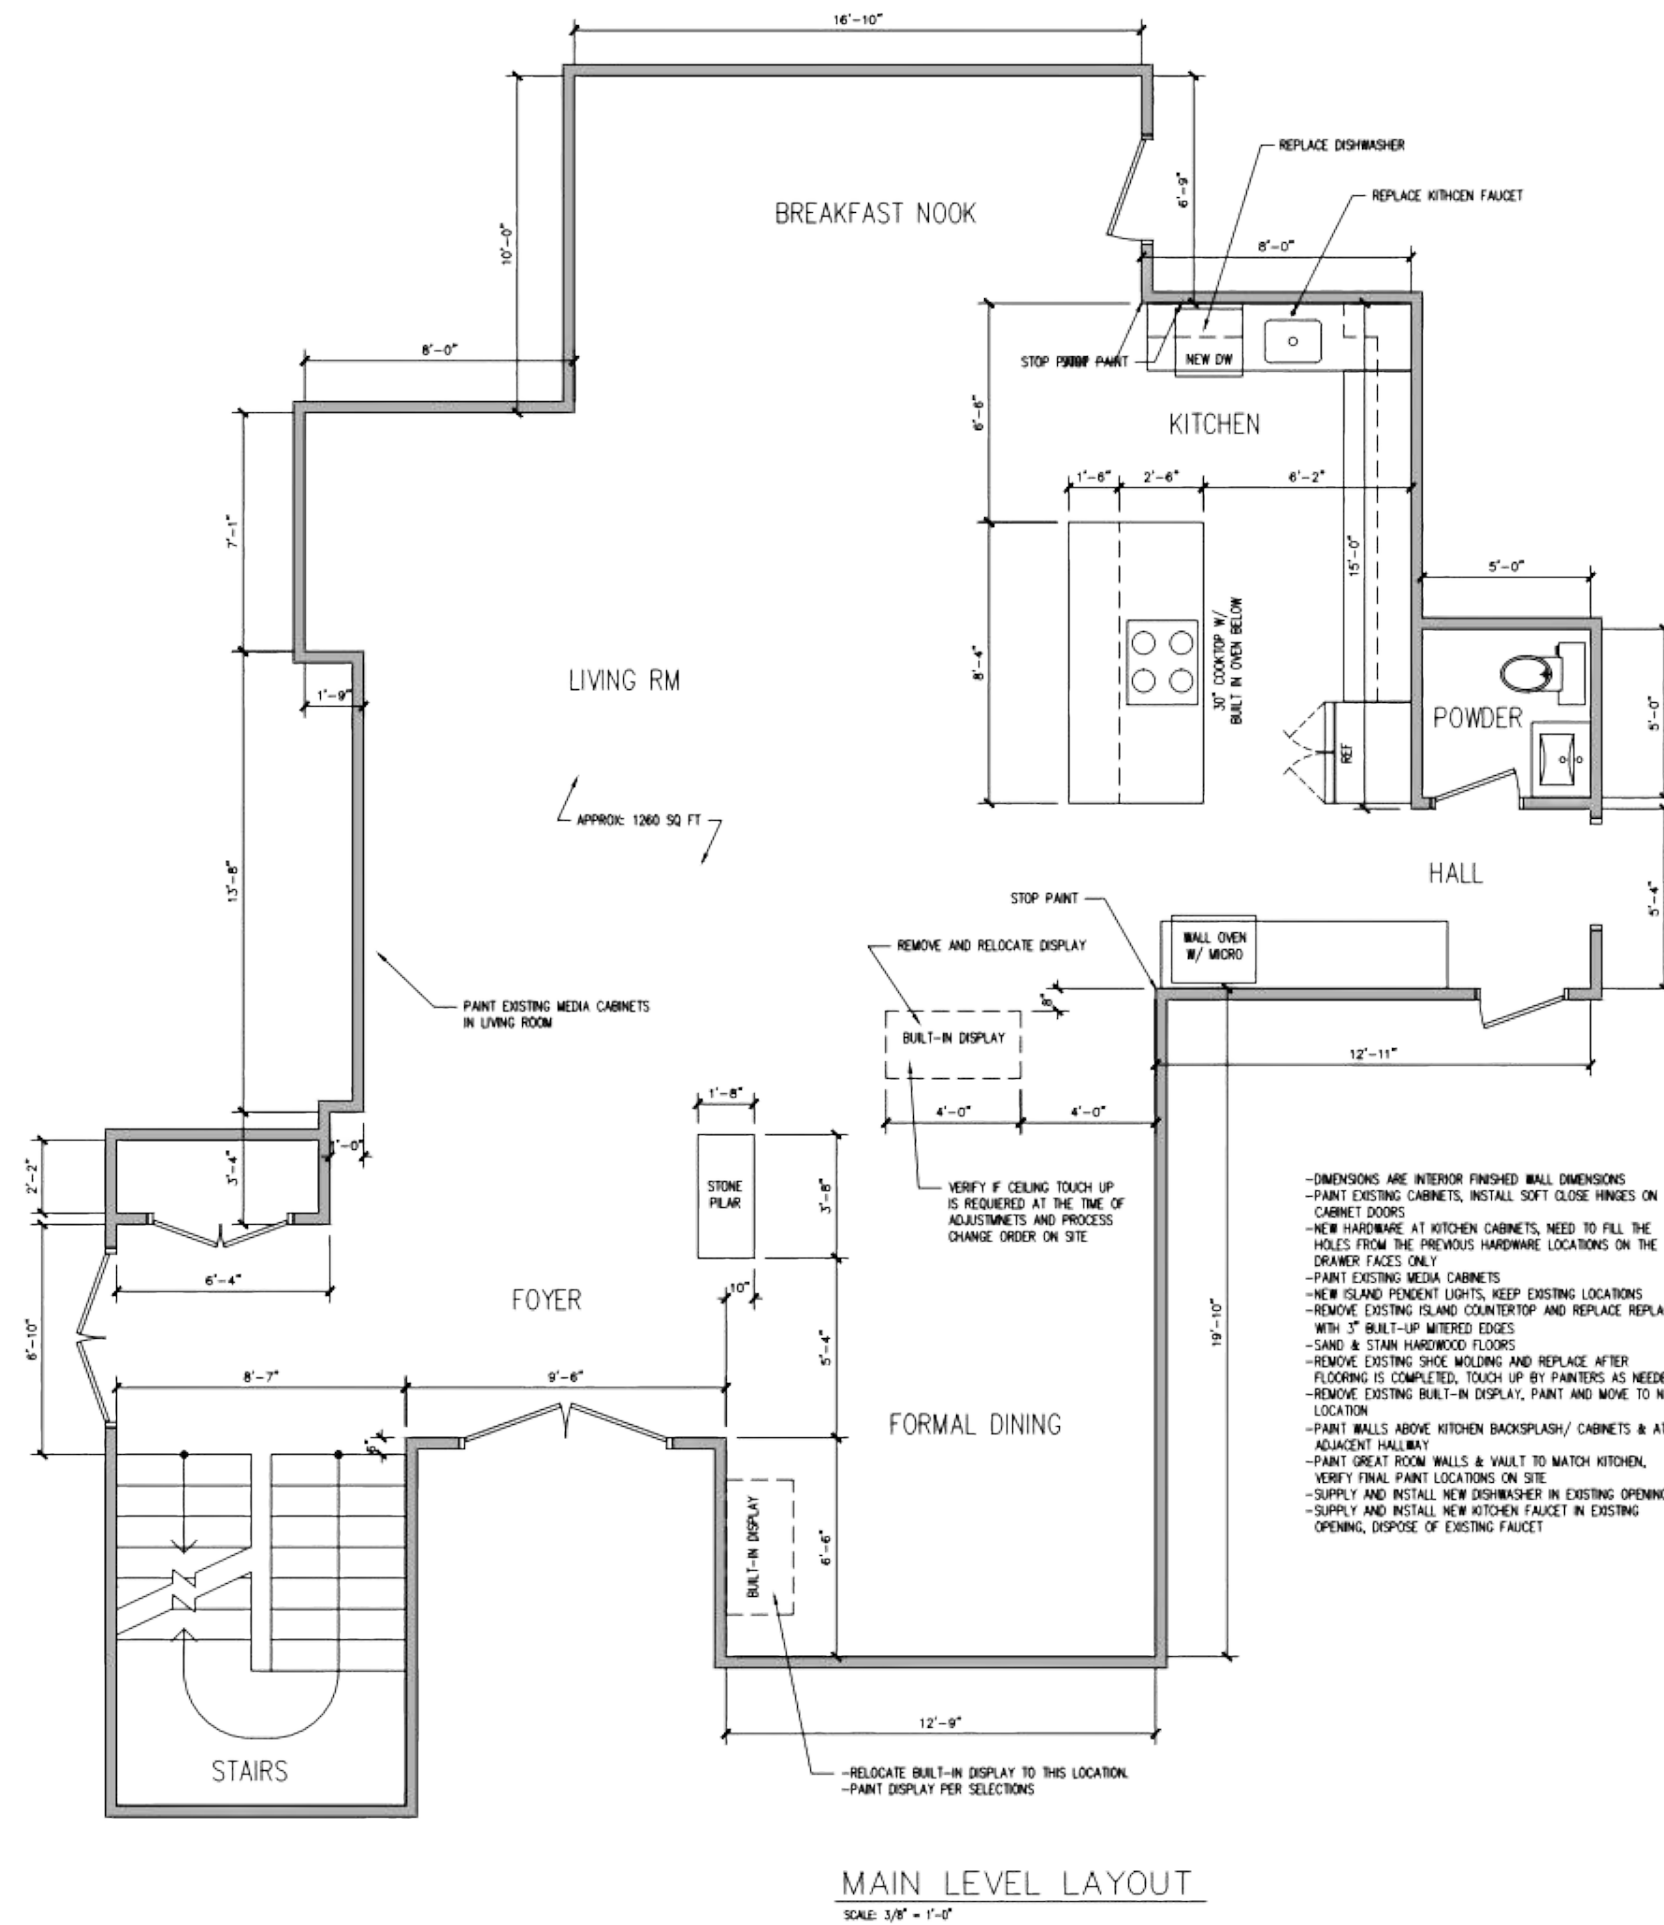

PLANS

BEFORE & AFTER

BEFORE & AFTER

N A R D

BEFORE & AFTER

PROJECT CHALLENGES, CRAFTSMANSHIP, AND INNOVATIVE METHODS & USES

- A challenge was to retrofit new appliances into existing cabinetry.
- Adding in soft close door hinges and drawer glides while salvaging existing cabinetry.
- Removing the existing display cabinet and relocating light fixtures while doing minimal damage to the existing ceiling.
- Created additional seating area at island using a hidden support system for new countertop.