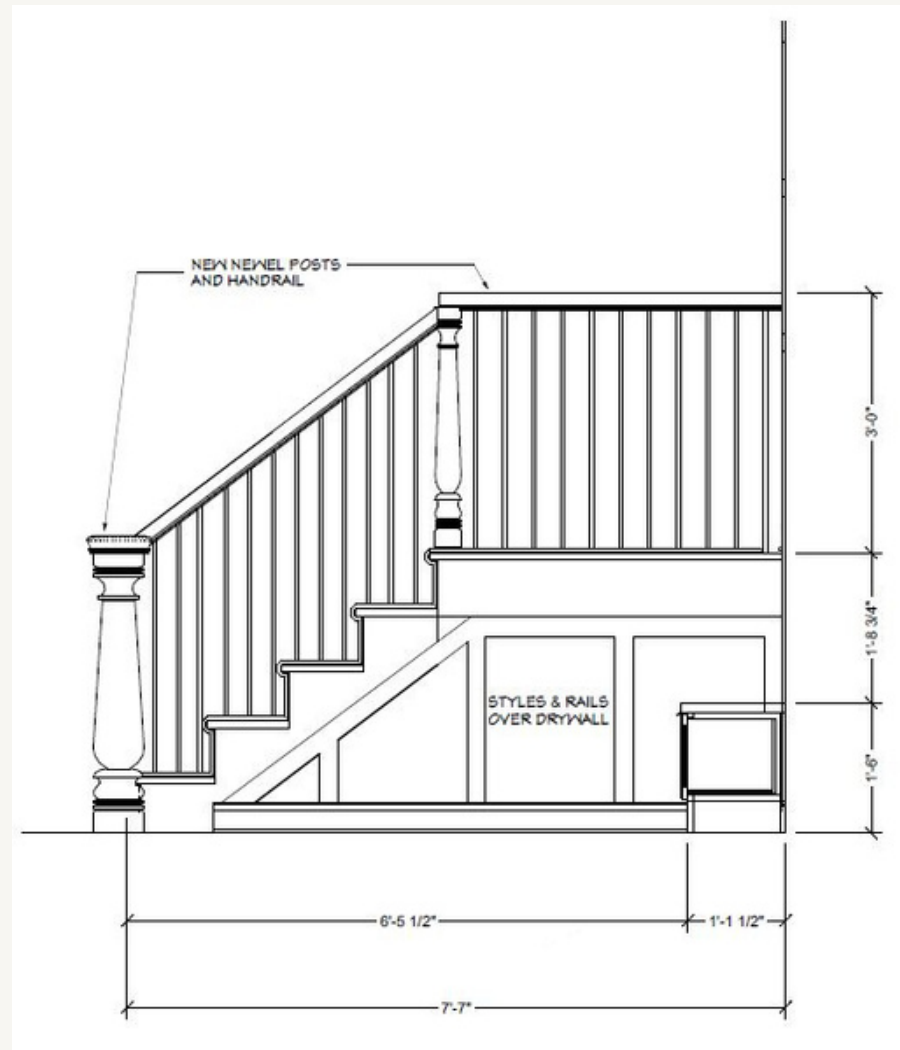

INTERIOR FEATURE

UNDER \$50K

GRANDE ENTRANCE

This dated 90's condo was screaming for a grand entrance. The homeowner wanted to leave friends & family speechless and wanting more upon entering the home. Our team was challenged with having to leave existing structural elements as is so we designed a showcase of millwork with shoe storage, a drop zone and a hidden coat closet. The wainscot encapsulates the staircase leading you up to the second level hallway with wall sconces and new foyer light.

PLANS

BEFORE

AFTER

Grande Entrance

OUR VISION

Taking pride in the details really helped bring this vision to life. Stair location and all existing walls needed to remain so we worked around the constraints and created a unique, functional and beautiful space for the homeowner.

Grande Entrance

GRANDE REALITY

Grande Entrance

BEFORE

AFTER

FUNCTION

Grande Entrance

BEFORE

AFTER

Grande Entrance

CONNECTION