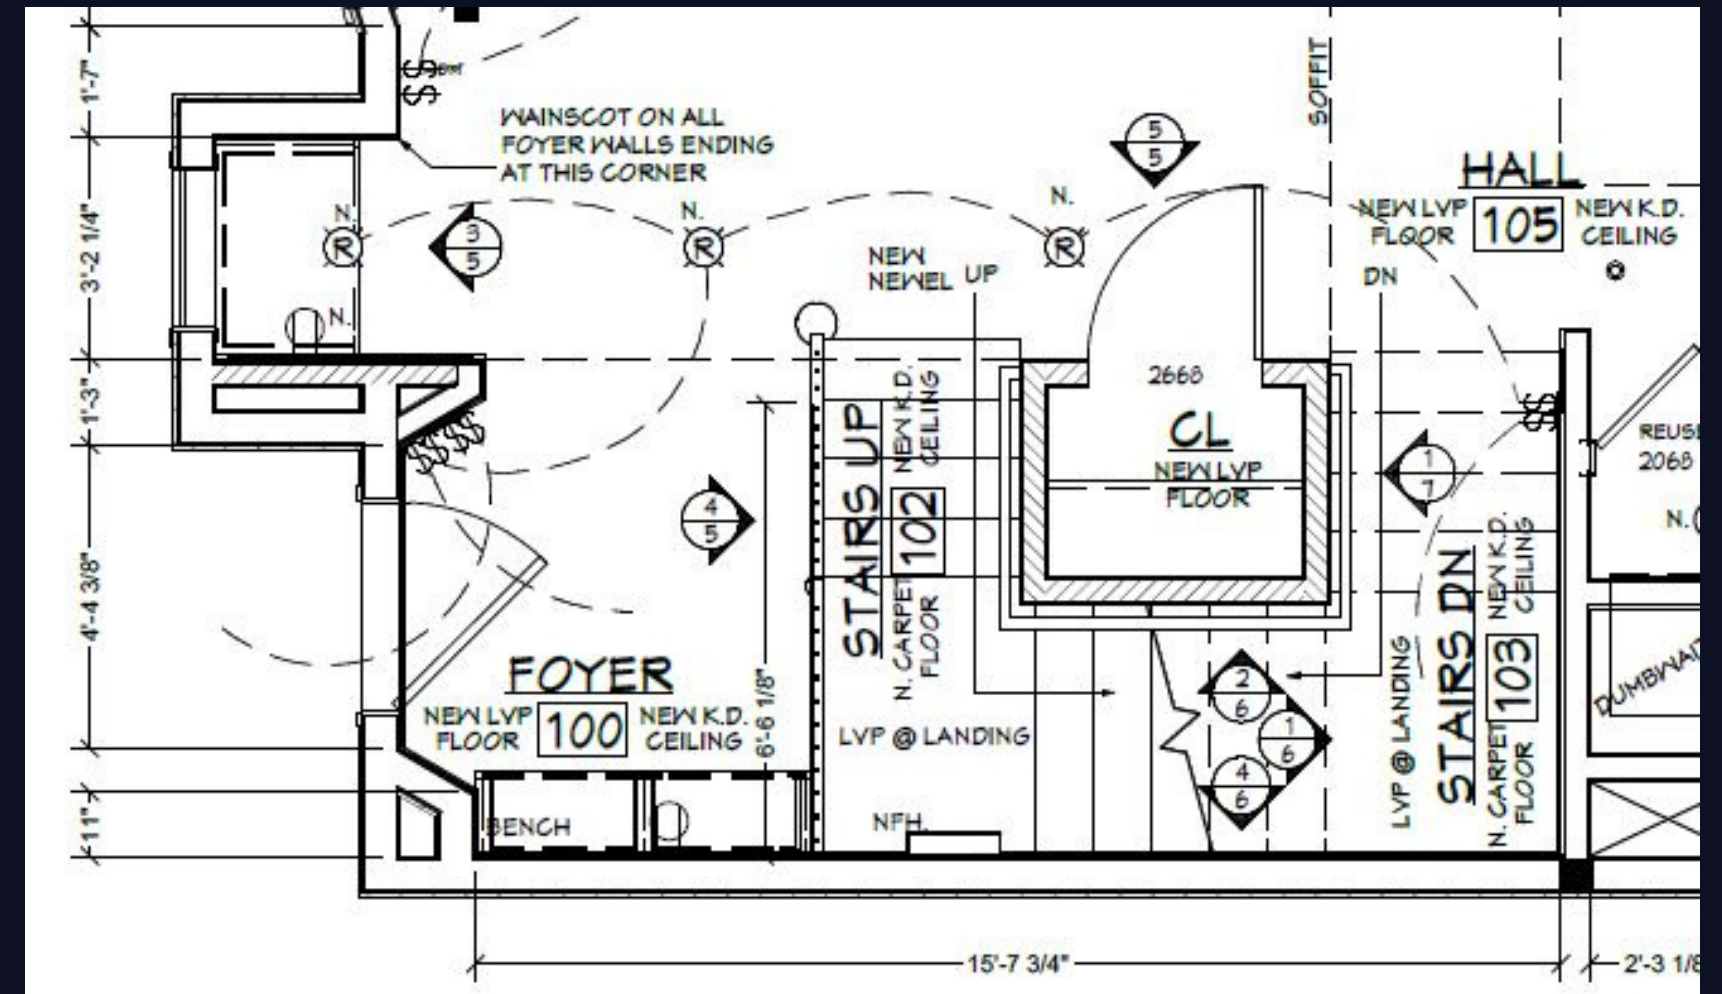

INTERIOR FEATURE

UNDER \$50K

GRANDE ENTRANCE

This dated 90's condo was screaming for a grand entrance. The homeowner wanted to leave friends & family speechless and wanting more upon entering the home. Our team was challenged with having to leave existing structural elements as is so we designed a showcase of millwork with shoe storage, a drop zone and a hidden coat closet. The wainscot encapsulates the staircase leading you up to the second level hallway with wall sconces and new foyer light.

PLANS

BEFORE

AFTER

Grande Entrance

OUR VISION

Taking pride in the details really helped bring this vision to life. Stair location and all existing walls needed to remain so we worked around the constraints and created a unique, functional and beautiful space for the homeowner.

Grande Entrance

GRANDE REALITY

Grande Entrance

BEFORE

AFTER

FUNCTION

Grande Entrance

BEFORE

AFTER

Grande Entrance

CONNECTION