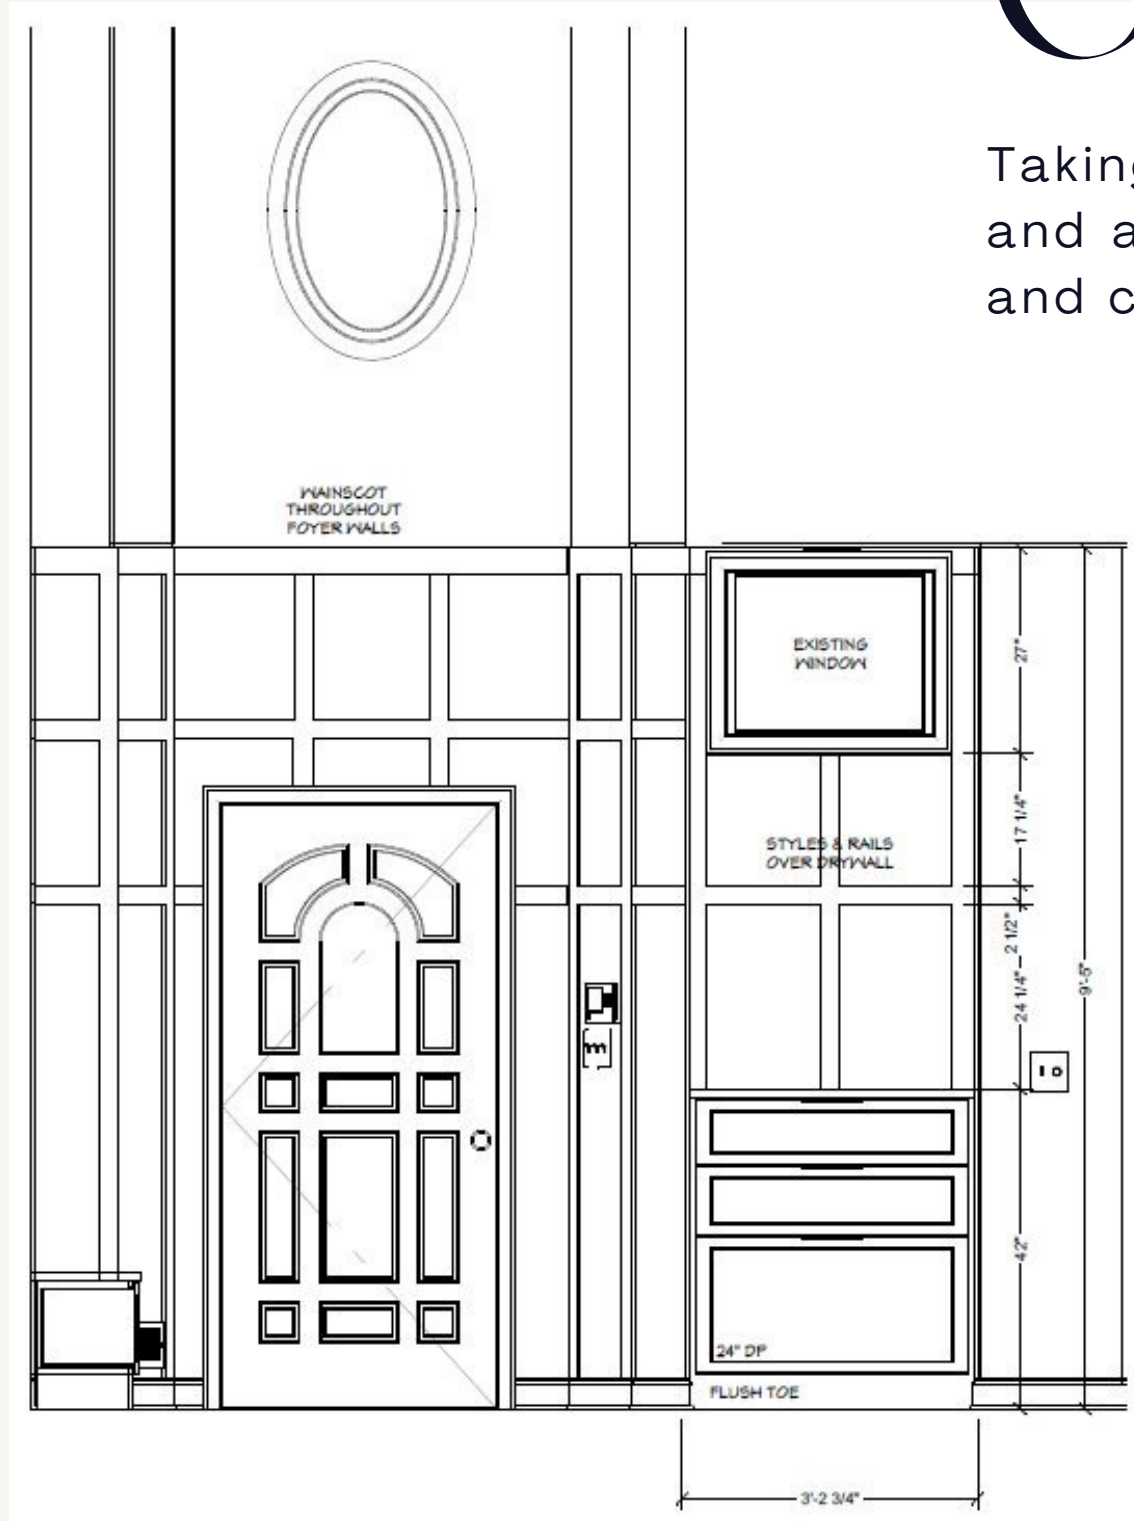

INTERIOR FEATURE

UNDER \$50K

GRANDE ENTRANCE

This dated 90's condo was screaming for a grand entrance. The homeowner wanted to leave friends & family speechless and wanting more upon entering the home. Our team was challenged with having to leave existing structural elements as is so we designed a showcase of millwork with shoe storage, a drop zone and a hidden coat closet. The wainscot encapsulates the staircase leading you up to the second level hallway with wall sconces and new foyer light.

PLANS

BEFORE

AFTER

Grande Entrance

OUR VISION

Taking pride in the details really helped bring this vision to life. Stair location and all existing walls needed to remain so we worked around the constraints and created a unique, functional and beautiful space for the homeowner.

Grande Entrance

GRANDE REALITY

Grande Entrance

BEFORE

AFTER

FUNCTION

Grande Entrance

BEFORE

AFTER

Grande Entrance

CONNECTION