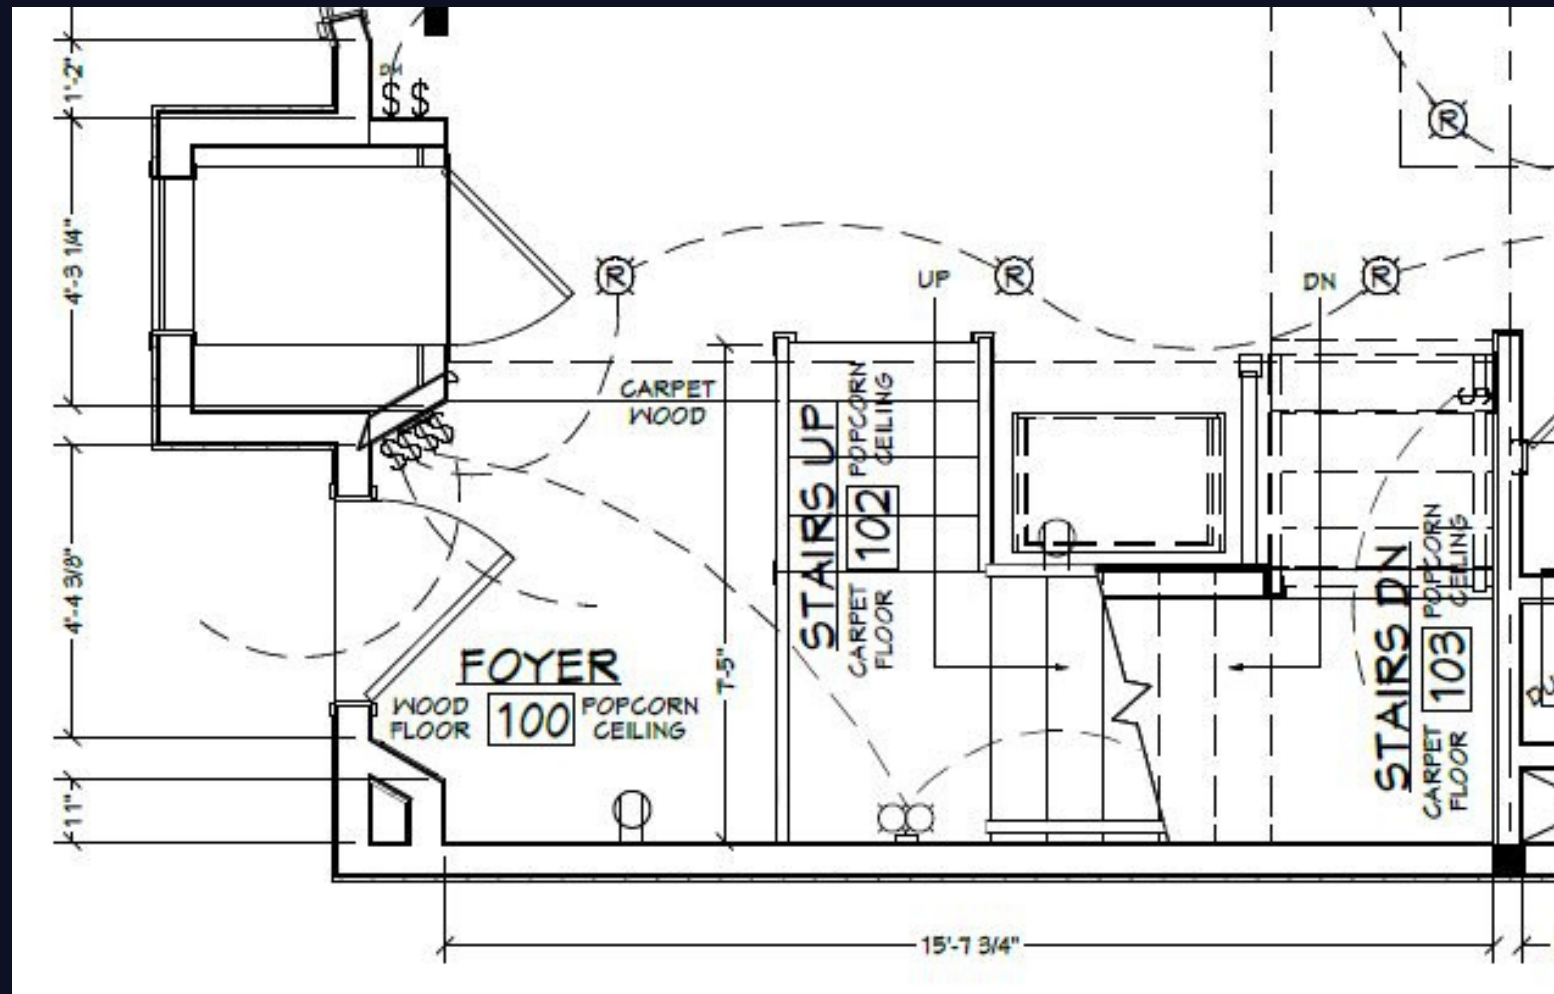

INTERIOR FEATURE

UNDER \$50K

GRANDE ENTRANCE

This dated 90's condo was screaming for a grand entrance. The homeowner wanted to leave friends & family speechless and wanting more upon entering the home. Our team was challenged with having to leave existing structural elements as is so we designed a showcase of millwork with shoe storage, a drop zone and a hidden coat closet. The wainscot encapsulates the staircase leading you up to the second level hallway with wall sconces and new foyer light.

PLANS

BEFORE

AFTER

Grande Entrance

OUR VISION

Taking pride in the details really helped bring this vision to life. Stair location and all existing walls needed to remain so we worked around the constraints and created a unique, functional and beautiful space for the homeowner.

AFTER

Grande Entrance

CONNECTION