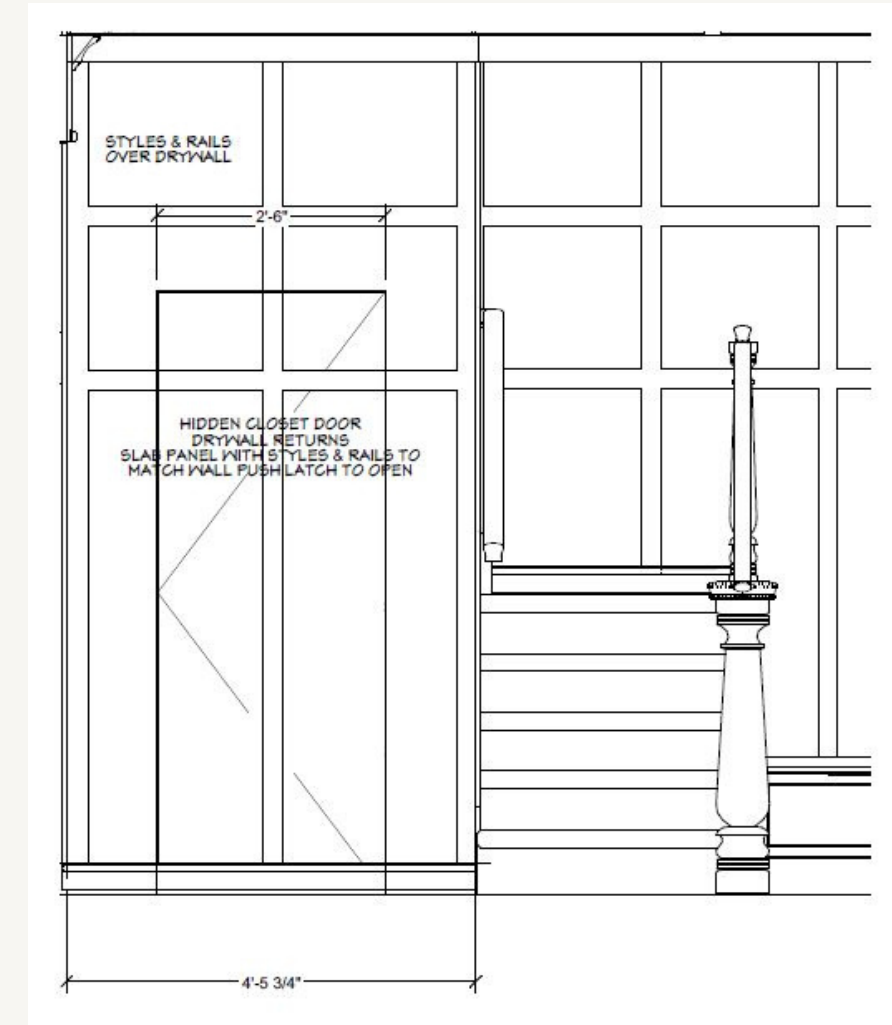

INTERIOR FEATURE

UNDER \$50K

GRANDE ENTRANCE

This dated 90's condo was screaming for a grand entrance. The homeowner wanted to leave friends & family speechless and wanting more upon entering the home. Our team was challenged with having to leave existing structural elements as is so we designed a showcase of millwork with shoe storage, a drop zone and a hidden coat closet. The wainscot encapsulates the staircase leading you up to the second level hallway with wall sconces and new foyer light.

PLANS

BEFORE

AFTER

Grande Entrance

OUR VISION

Taking pride in the details really helped bring this vision to life. Stair location and all existing walls needed to remain so we worked around the constraints and created a unique, functional and beautiful space for the homeowner.

Grande Entrance

GRANDE REALITY

Grande Entrance

BEFORE

AFTER

FUNCTION

Grande Entrance

BEFORE

AFTER

Grande Entrance

CONNECTION