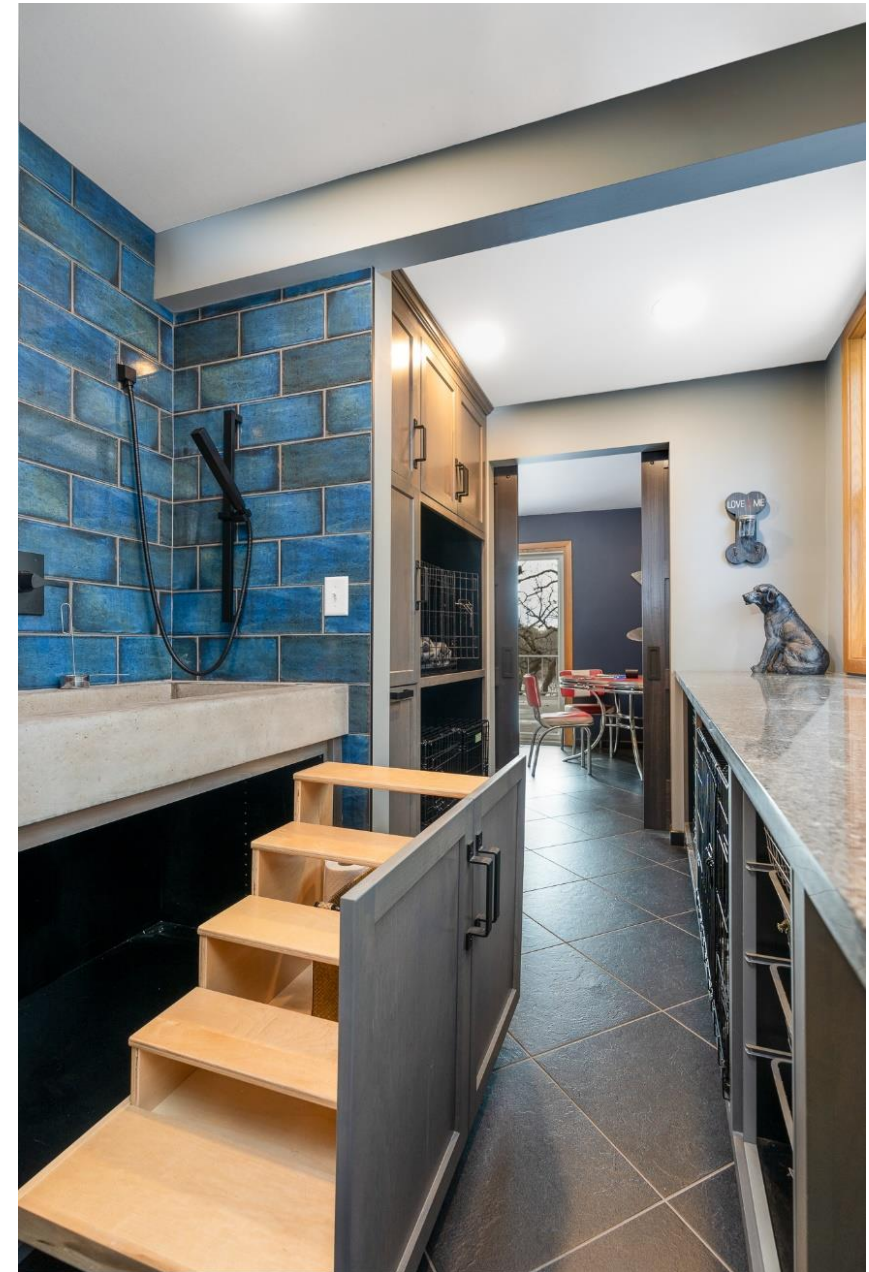

NARI MINNESOTA – 2023 COTY AWARDS

PROJECT: DOG WASH

CATEGORY: RESIDENTIAL INTERIOR UNDER $50,000

DOG WASH 2023 COTY AWARDS – RESIDENTIAL INTERIOR UNDER $50,000