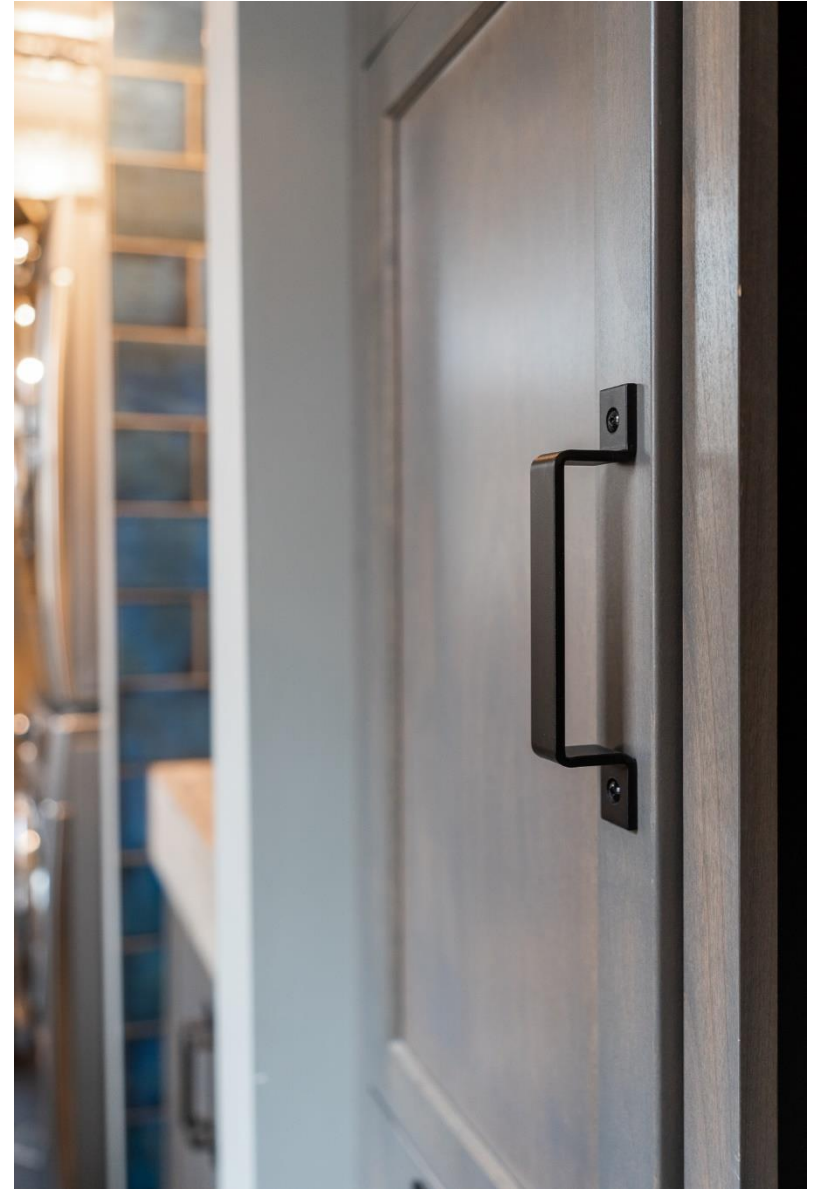

DOG WASH 2023 COTY AWARDS – RESIDENTIAL INTERIOR UNDER $50,000