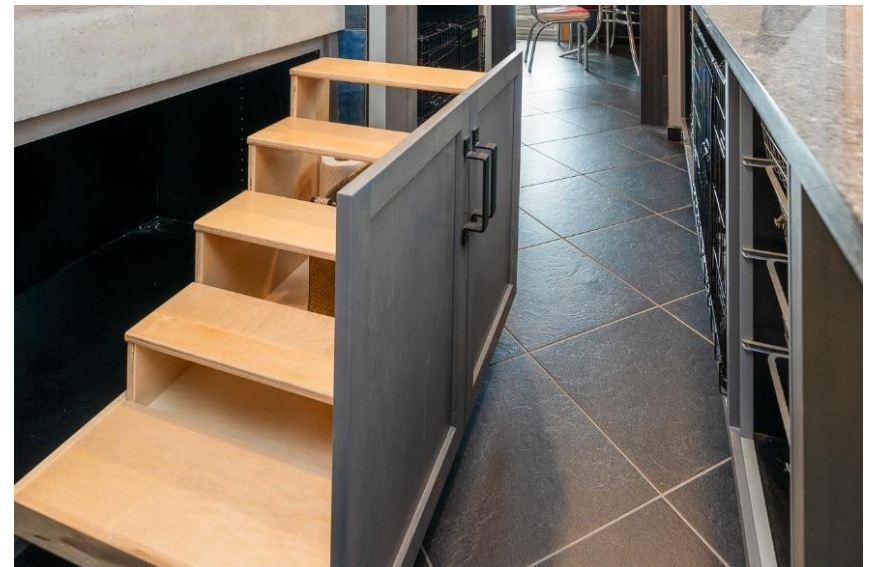

During demo, it was discovered, the waste and ventilation pipes for the adjacent bathroom were unable to be moved. The dog wash step direction was reversed to accommodate the existing plumbing issue.