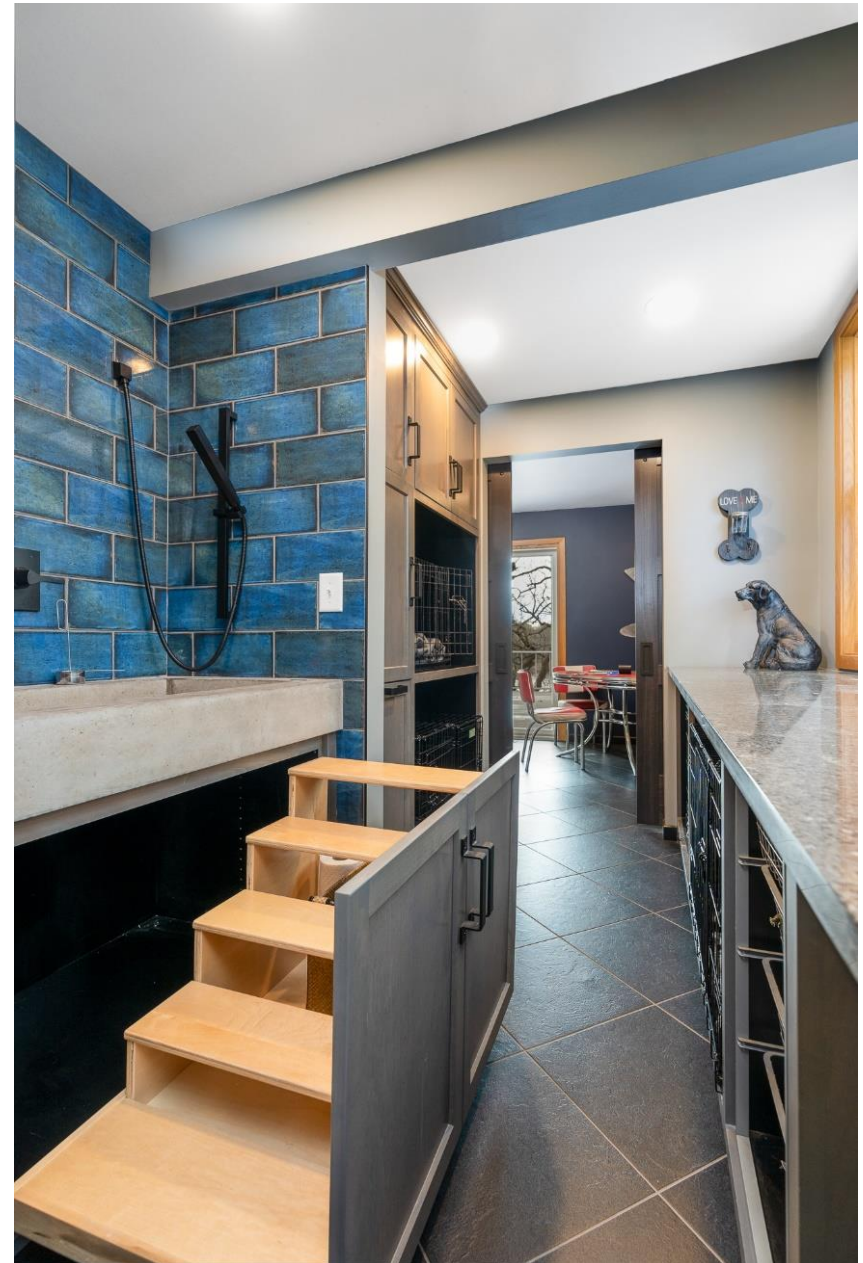

NARI MINNESOTA – 2023 COTY AWARDS

PROJECT: DOG WASH

CATEGORY: RESIDENTIAL INTERIOR UNDER $50,000

This project started with a request for a dog wash area from a veteran dog foster who has at most times 3+ foster dogs, sometimes more, in addition to her 4 resident dogs. The goal was to provide storage for kennels, and a secondary laundry area for dog linens. There was a great need for a specific place just for the animals.

The space started as an unused kitchenette area combination mechanical/storage room connected to the “lounge”. During design development, it became clear we would not have enough room for the client’s wish list. We took square footage from the lounge to accommodate the client’s wish list. The built-in kennel areas can accommodate up to 8 kennels.

The dog wash boasts a durable custom concrete sink with hidden steps underneath for the dogs to easily access the bathing station without having to lift them. Durable blue porcelain tile can withstand claws, is easily cleaned, adds a punch of color to the neutral grey and black color scheme, and becomes the focal point of the space. Durable black LVT is used on the floor.

A large capacity, stackable washer and dryer were used to save space. The dog wash gives the dogs their own space and tames some of the chaos.

DOG WASH 2023 COTY AWARDS – RESIDENTIAL INTERIOR UNDER $50,000