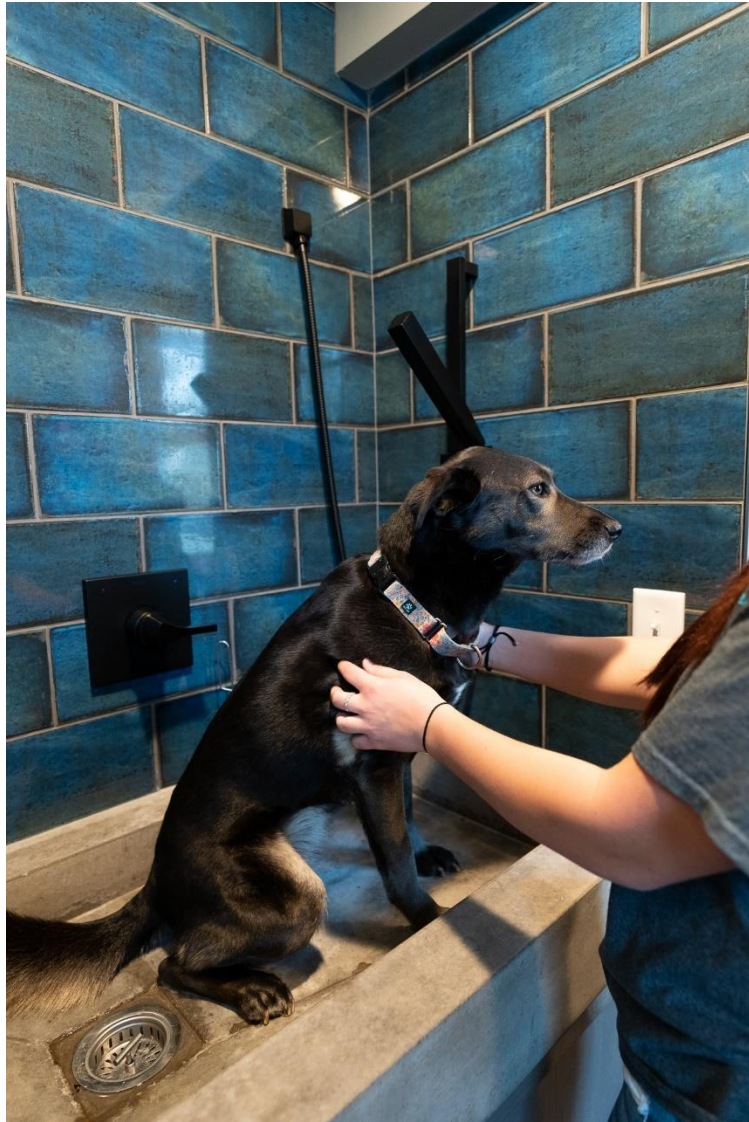

NARI MINNESOTA – 2023 COTY AWARDS

PROJECT: DOG WASH

CATEGORY: RESIDENTIAL INTERIOR UNDER $50,000

DOG WASH 2023 COTY AWARDS – RESIDENTIAL INTERIOR UNDER $50,000