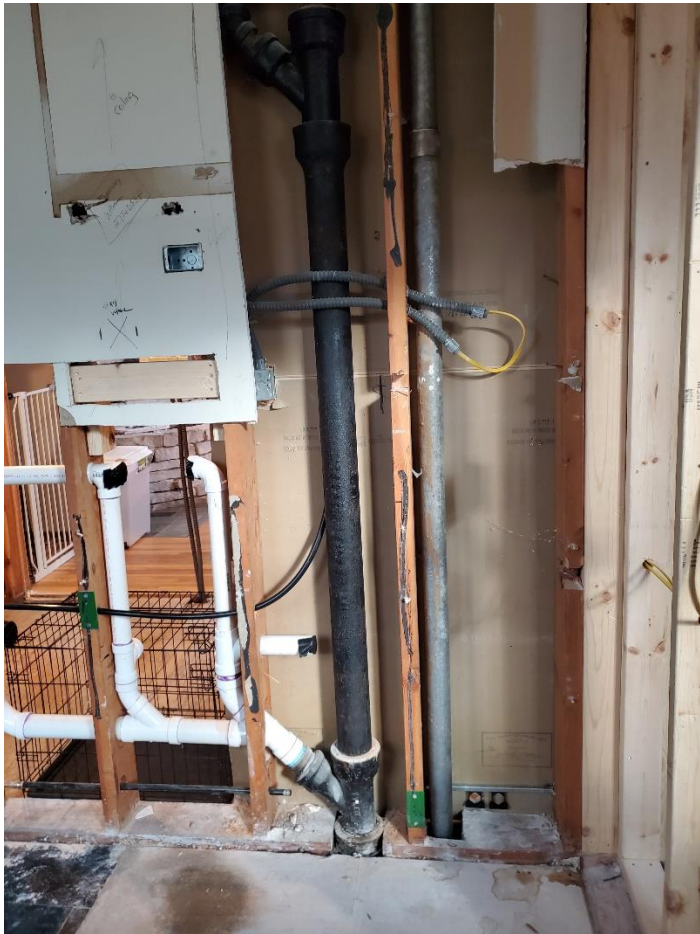

NARI MINNESOTA – 2023 COTY AWARDS

PROJECT: DOG WASH

CATEGORY: RESIDENTIAL INTERIOR UNDER $50,000

PROJECT CHALLENGES & SOLUTIONS