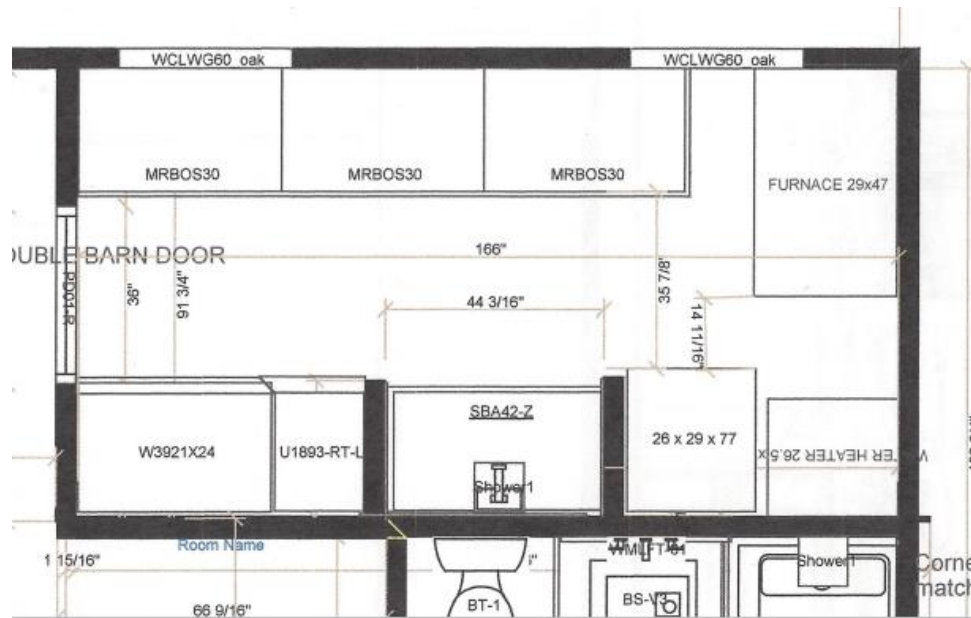

NARI MINNESOTA – 2023 COTY AWARDS

PROJECT: DOG WASH

CATEGORY: RESIDENTIAL INTERIOR UNDER $50,000

AFTER (PROPOSED FLOOR PLAN & 3D DRAWING)

DOG WASH 2023 COTY AWARDS – RESIDENTIAL INTERIOR UNDER $50,000