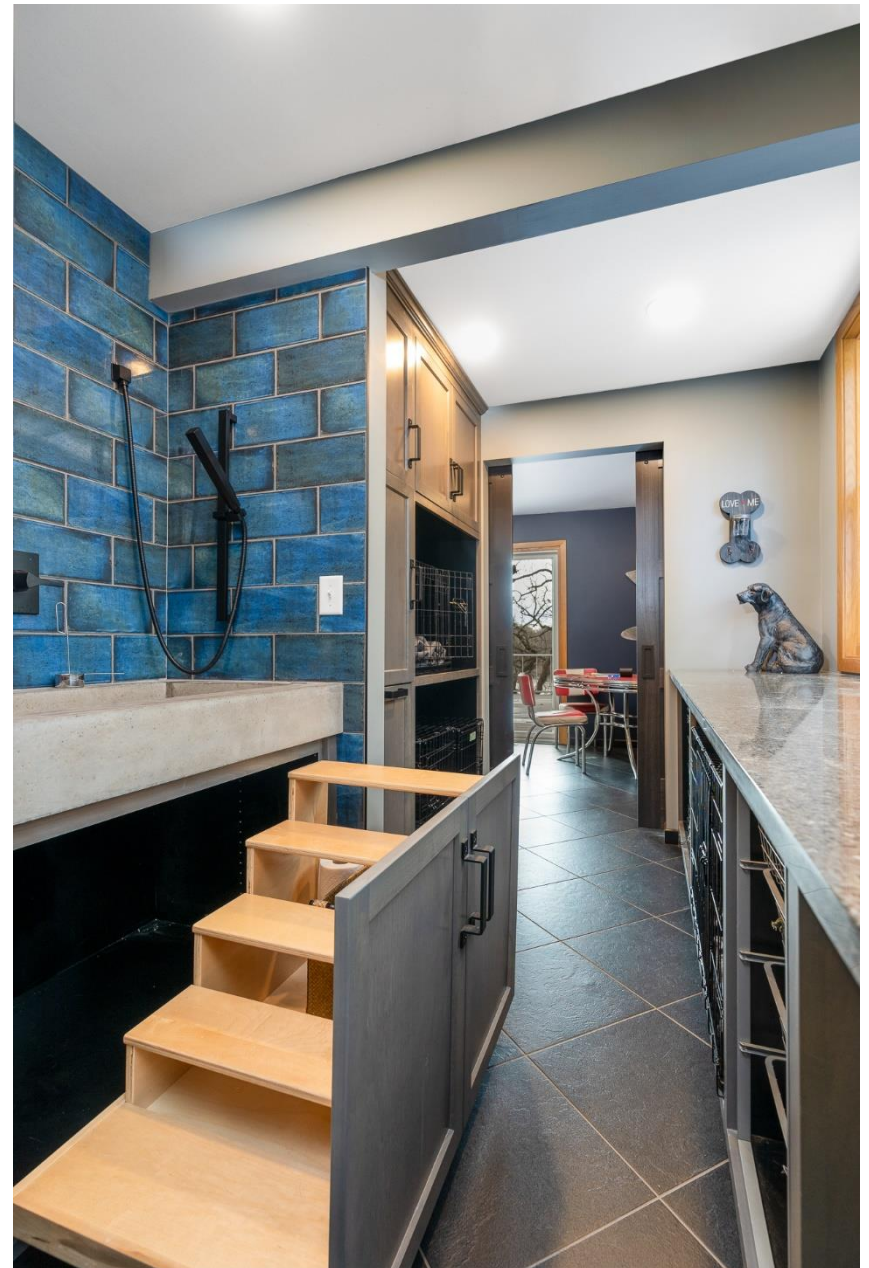

NARI MINNESOTA – 2023 COTY AWARDS

PROJECT: DOG WASH

CATEGORY: RESIDENTIAL INTERIOR UNDER $50,000

DOG WASH 2023 COTY AWARDS – RESIDENTIAL INTERIOR UNDER $50,000