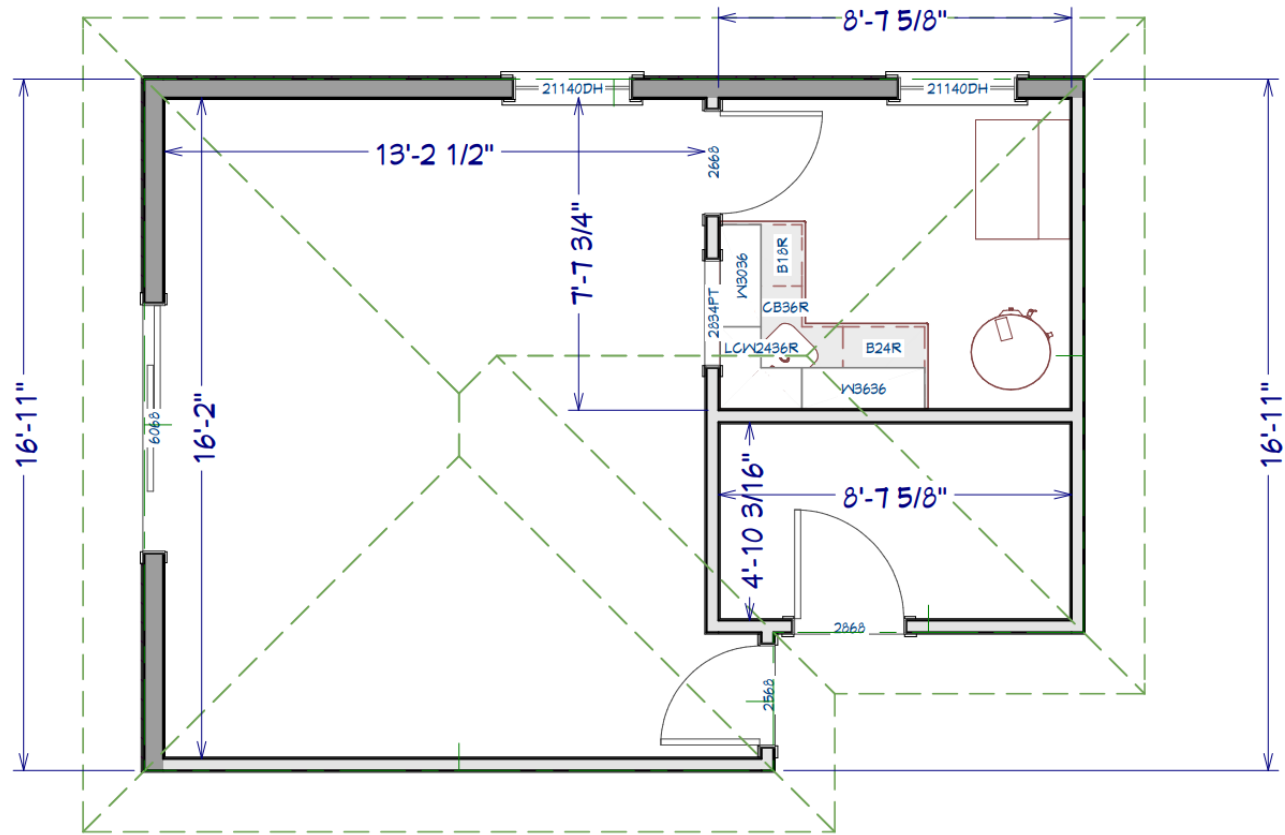

NARI MINNESOTA – 2023 COTY AWARDS

PROJECT: DOG WASH

CATEGORY: RESIDENTIAL INTERIOR UNDER $50,000

BEFORE (AS BUILT) FLOOR PLAN

AS BUILT
363 SQ FT