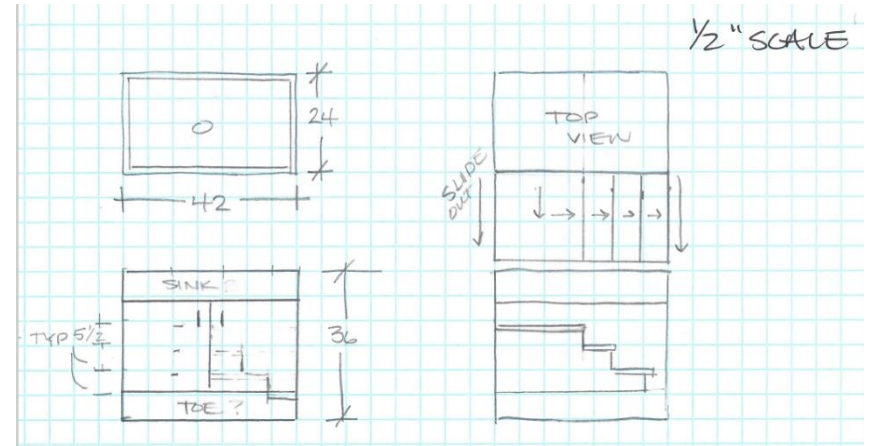

DOG WASH 2023 COTY AWARDS – RESIDENTIAL INTERIOR UNDER \$50,000

NARI MINNESOTA – 2023 COTY AWARDS

PROJECT: DOG WASH

CATEGORY: RESIDENTIAL INTERIOR UNDER \$50,000

PROJECT CHALLENGES & SOLUTIONS

During demo, it was discovered, the waste and ventilation pipes for the adjacent bathroom were unable to be moved. The dog wash step direction was reversed to accommodate the existing plumbing issue.