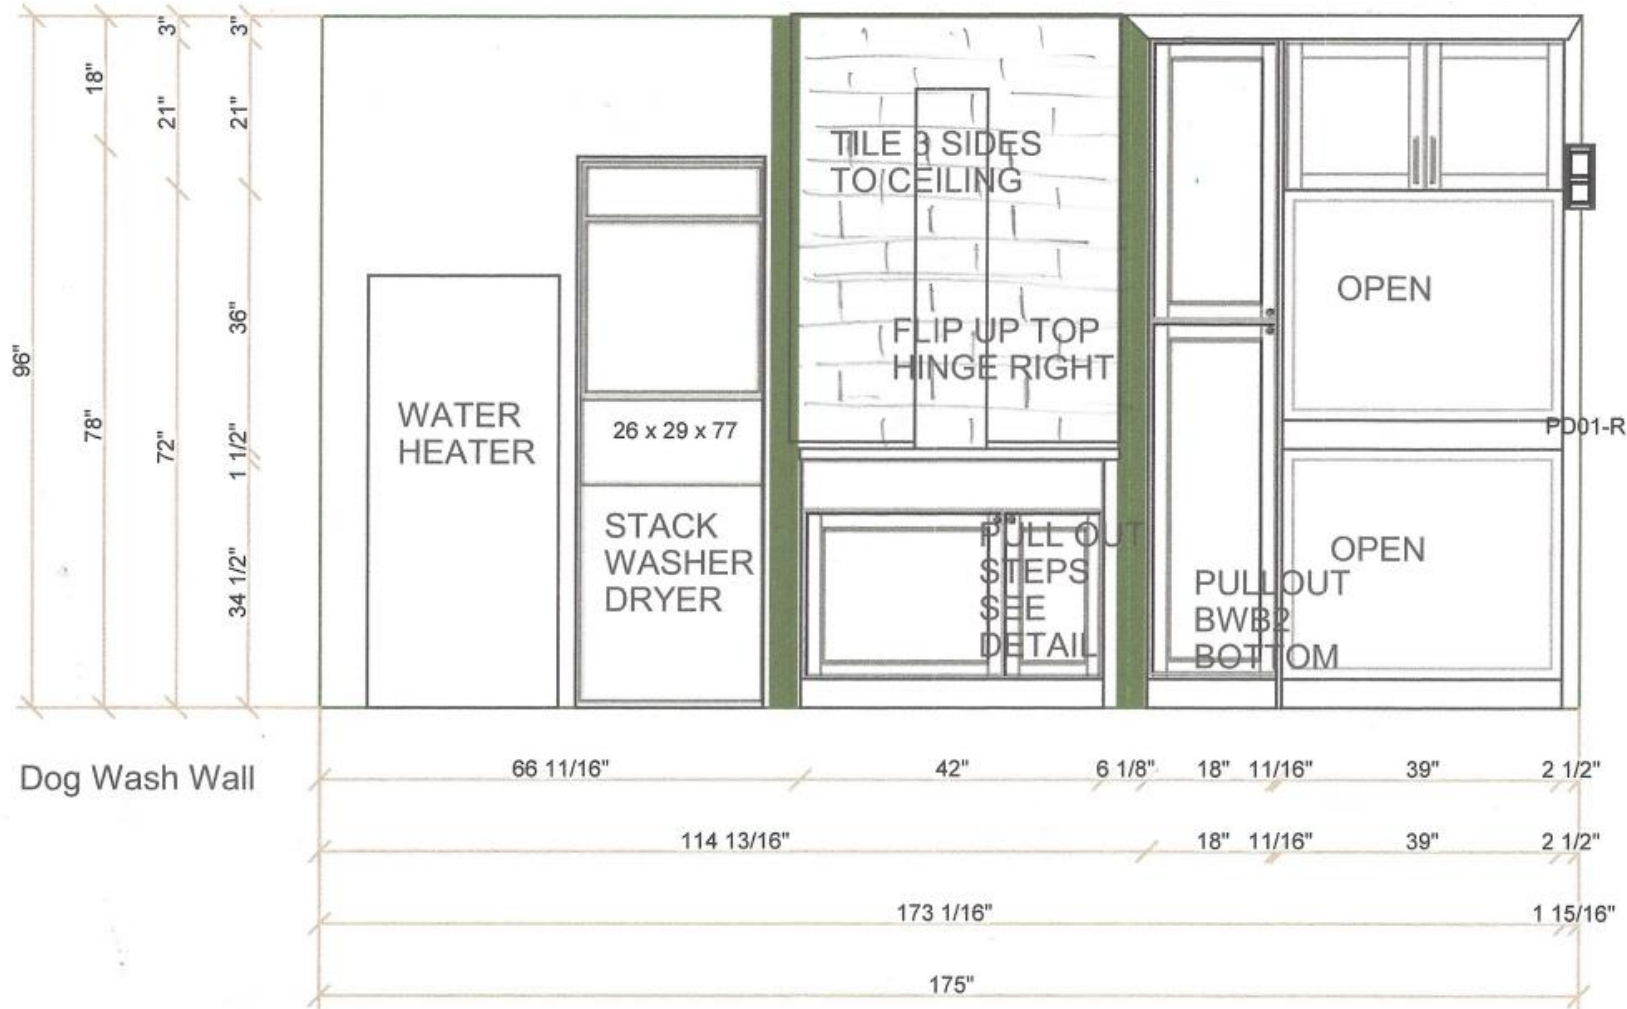

NARI MINNESOTA – 2023 COTY AWARDS

PROJECT: DOG WASH

CATEGORY: RESIDENTIAL INTERIOR UNDER $50,000

DOG WASH WALL ELEVATION

DOG WASH 2023 COTY AWARDS – RESIDENTIAL INTERIOR UNDER $50,000