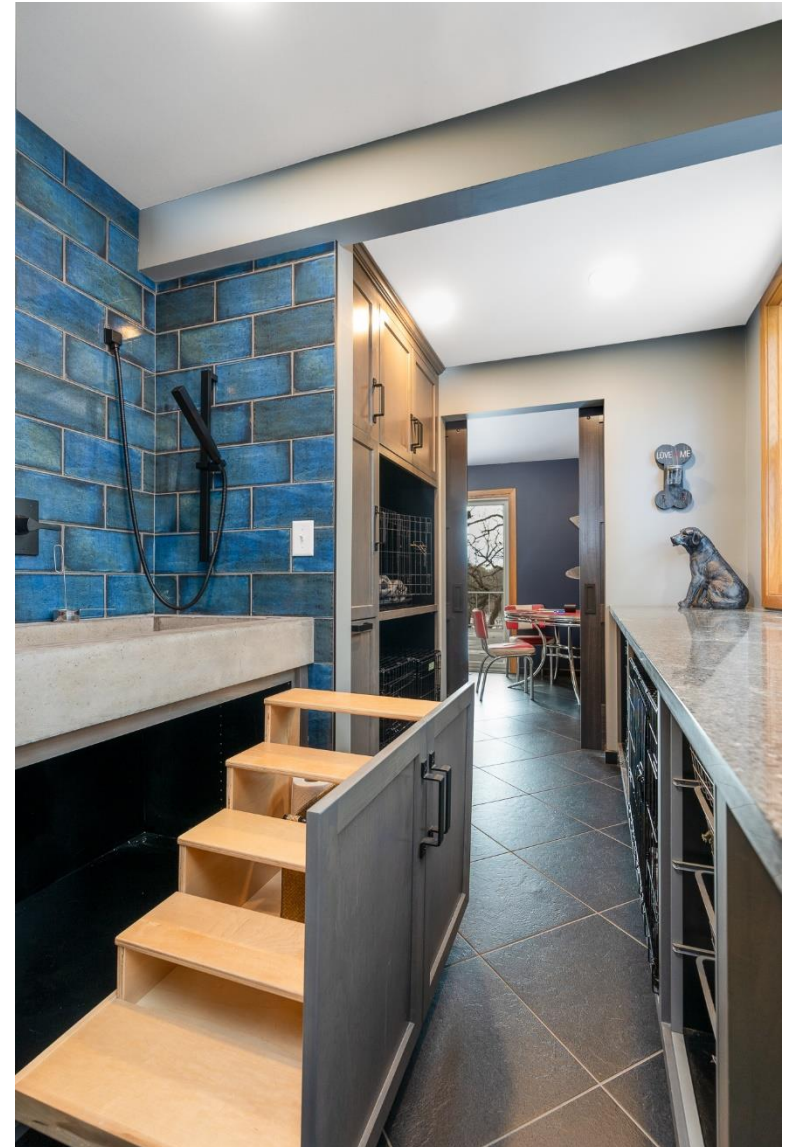

NARI MINNESOTA – 2023 COTY AWARDS

PROJECT: DOG WASH

CATEGORY: RESIDENTIAL INTERIOR UNDER $50,000

Innovative Solutions/Craftsmanship

- Custom Hidden Pull Out Steps
- Concealed Food Storage Bins
- Space Saving Kennel Housing
- Custom Poured Cement Sink

DOG WASH 2023 COTY AWARDS – RESIDENTIAL INTERIOR UNDER $50,000