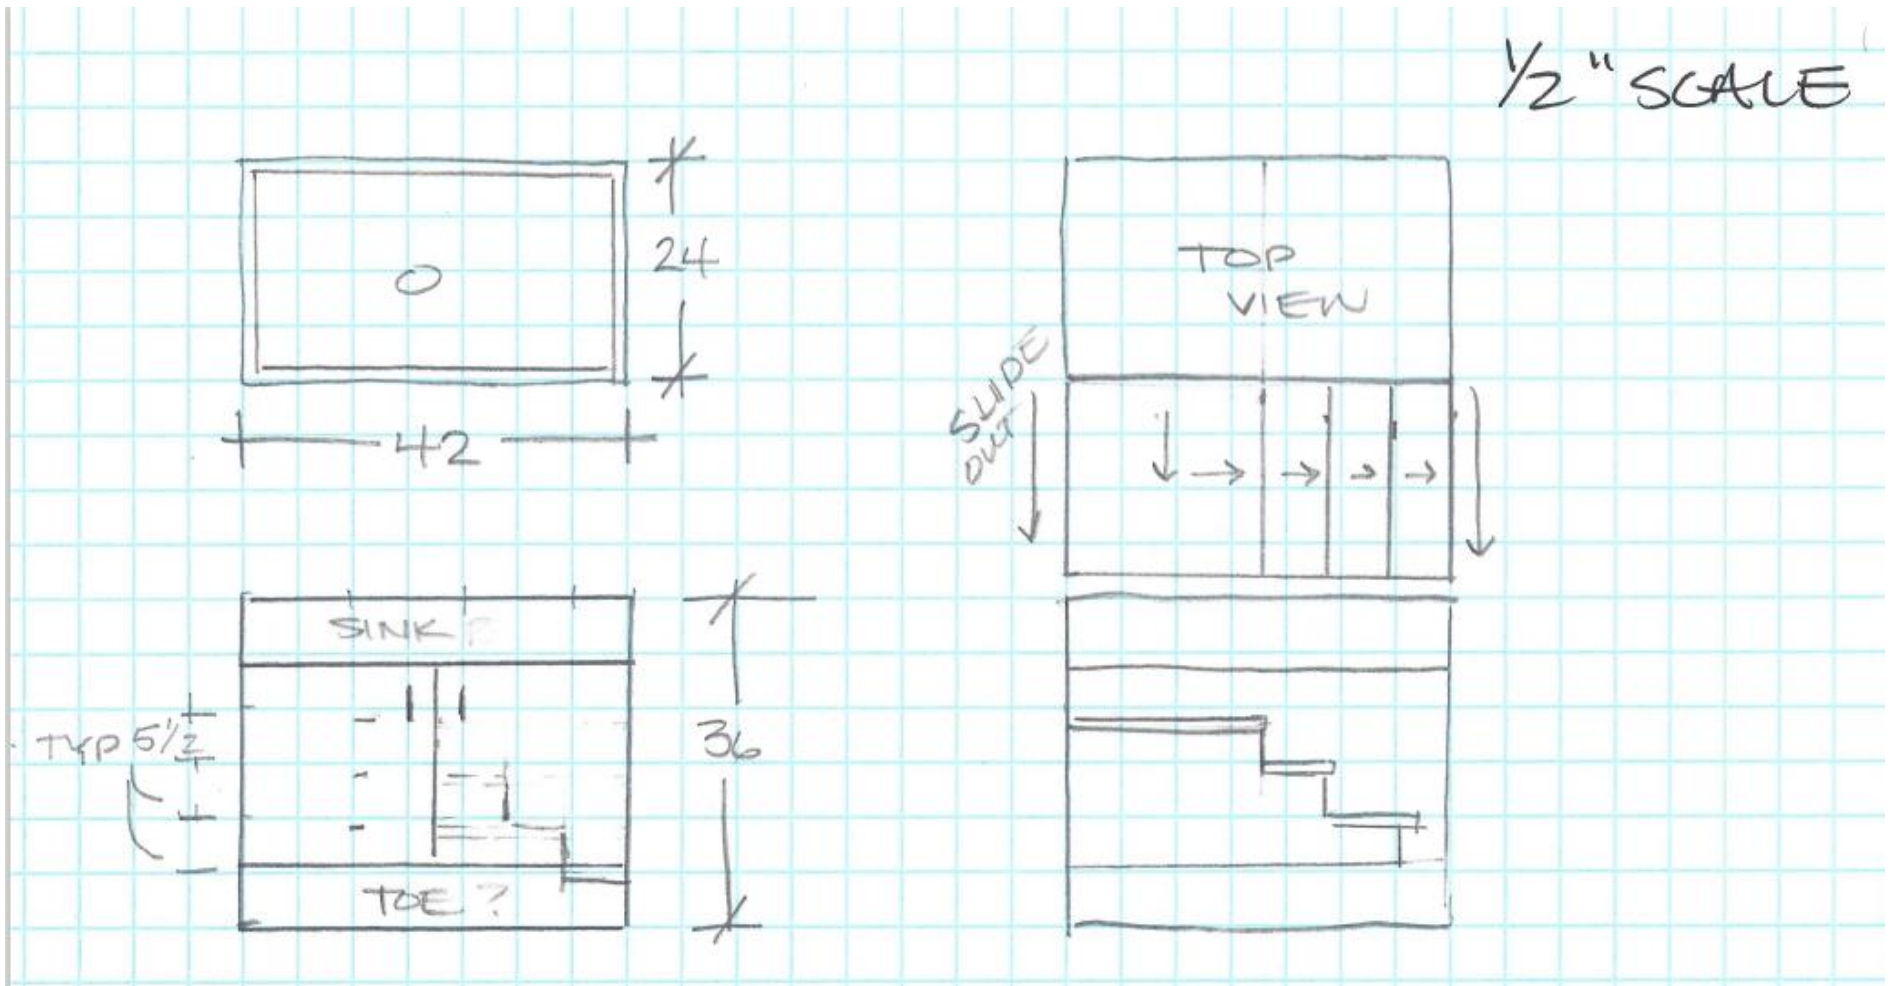

NARI MINNESOTA – 2023 COTY AWARDS

PROJECT: DOG WASH

CATEGORY: RESIDENTIAL INTERIOR UNDER $50,000

STEPS DETAIL