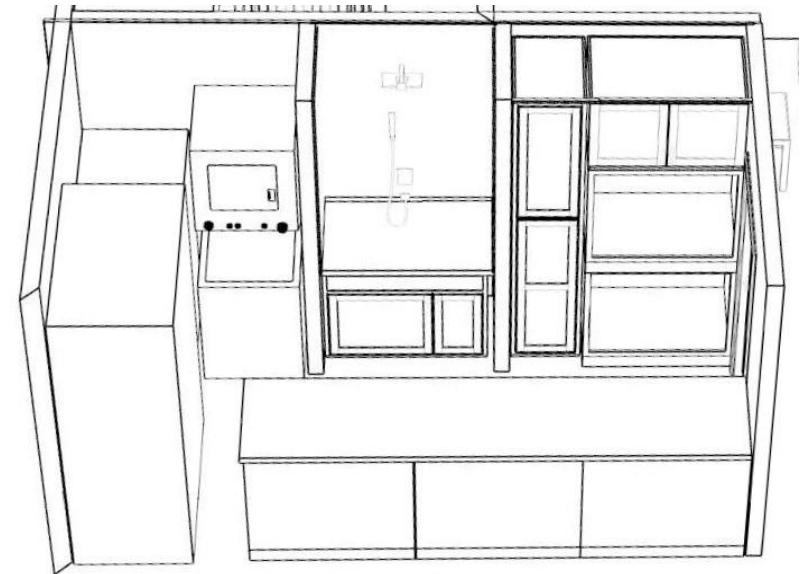

NARI MINNESOTA – 2023 COTY AWARDS

PROJECT: DOG WASH

CATEGORY: RESIDENTIAL INTERIOR UNDER $50,000

AFTER (PROPOSED FLOOR PLAN & 3D DRAWING)

DOG WASH 2023 COTY AWARDS – RESIDENTIAL INTERIOR UNDER $50,000