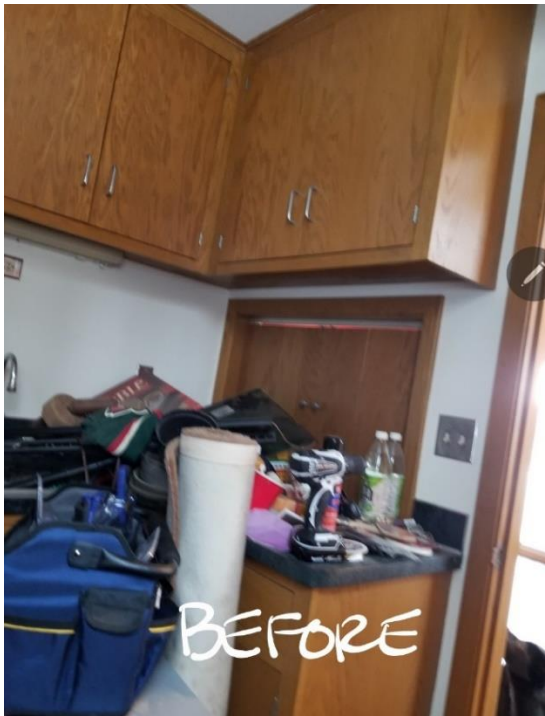

CATEGORY: RESIDENTIAL INTERIOR UNDER \$50,000

BEFORE/AFTER PHOTOS

DOG WASH 2023 COTY AWARDS – RESIDENTIAL INTERIOR UNDER \$50,000

NARI MINNESOTA – 2023 COTY AWARDS

PROJECT: DOG WASH

CATEGORY: RESIDENTIAL INTERIOR UNDER \$50,000