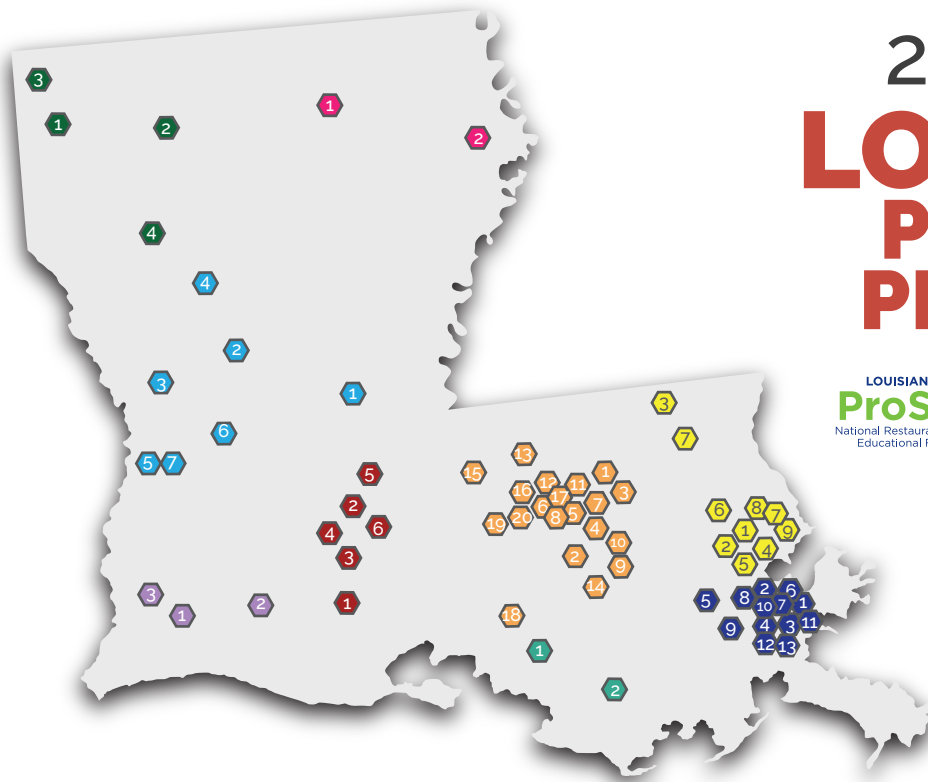

2024-2025 LOUISIANA PROSTART® PROGRAMS

Acadiana Chapter

- 1 Abbeville High School
- 2 Eunice Career & Technical Education Center
- 3 Rayne High School
- 4 St. Martin Parish College & Career Readiness Center
- 5 Washington Career & Technical Education Center
- 6 W.D. & Mary Baker Smith Career Center

Bayou Chapter

- 1 Lafourche Parish School District ProStart
- 2 Terrebonne Career & Technical High School

CENLA Chapter

- 1 Bunkie High School
- 2 Lakeview High School
- 3 Leesville High School
- 4 Natchitoches Central High School
- 5 Merryville High School
- 6 Pitkin High School
- 7 South Beauregard High School

Northshore Chapter

- 1 Covington High School
- 2 Fontainebleau High School
- 3 Hammond High Magnet School
- 4 Lakeshore High School
- 5 Mandeville High School
- 6 Northshore High School
- 7 Pearl River High School
- 8 Salmen High School
- 9 Slidell High School

Northwest Chapter

- 1 Caddo Career & Technology Center
- 2 Castor High School
- 3 North Caddo High School
- 4 Red River High School

Southwest Chapter

- 1 College Street T & I Vocational Center
- 2 Jefferson Davis Parish/ Sowela Morgan Smith Campus
- 3 Sulphur High School