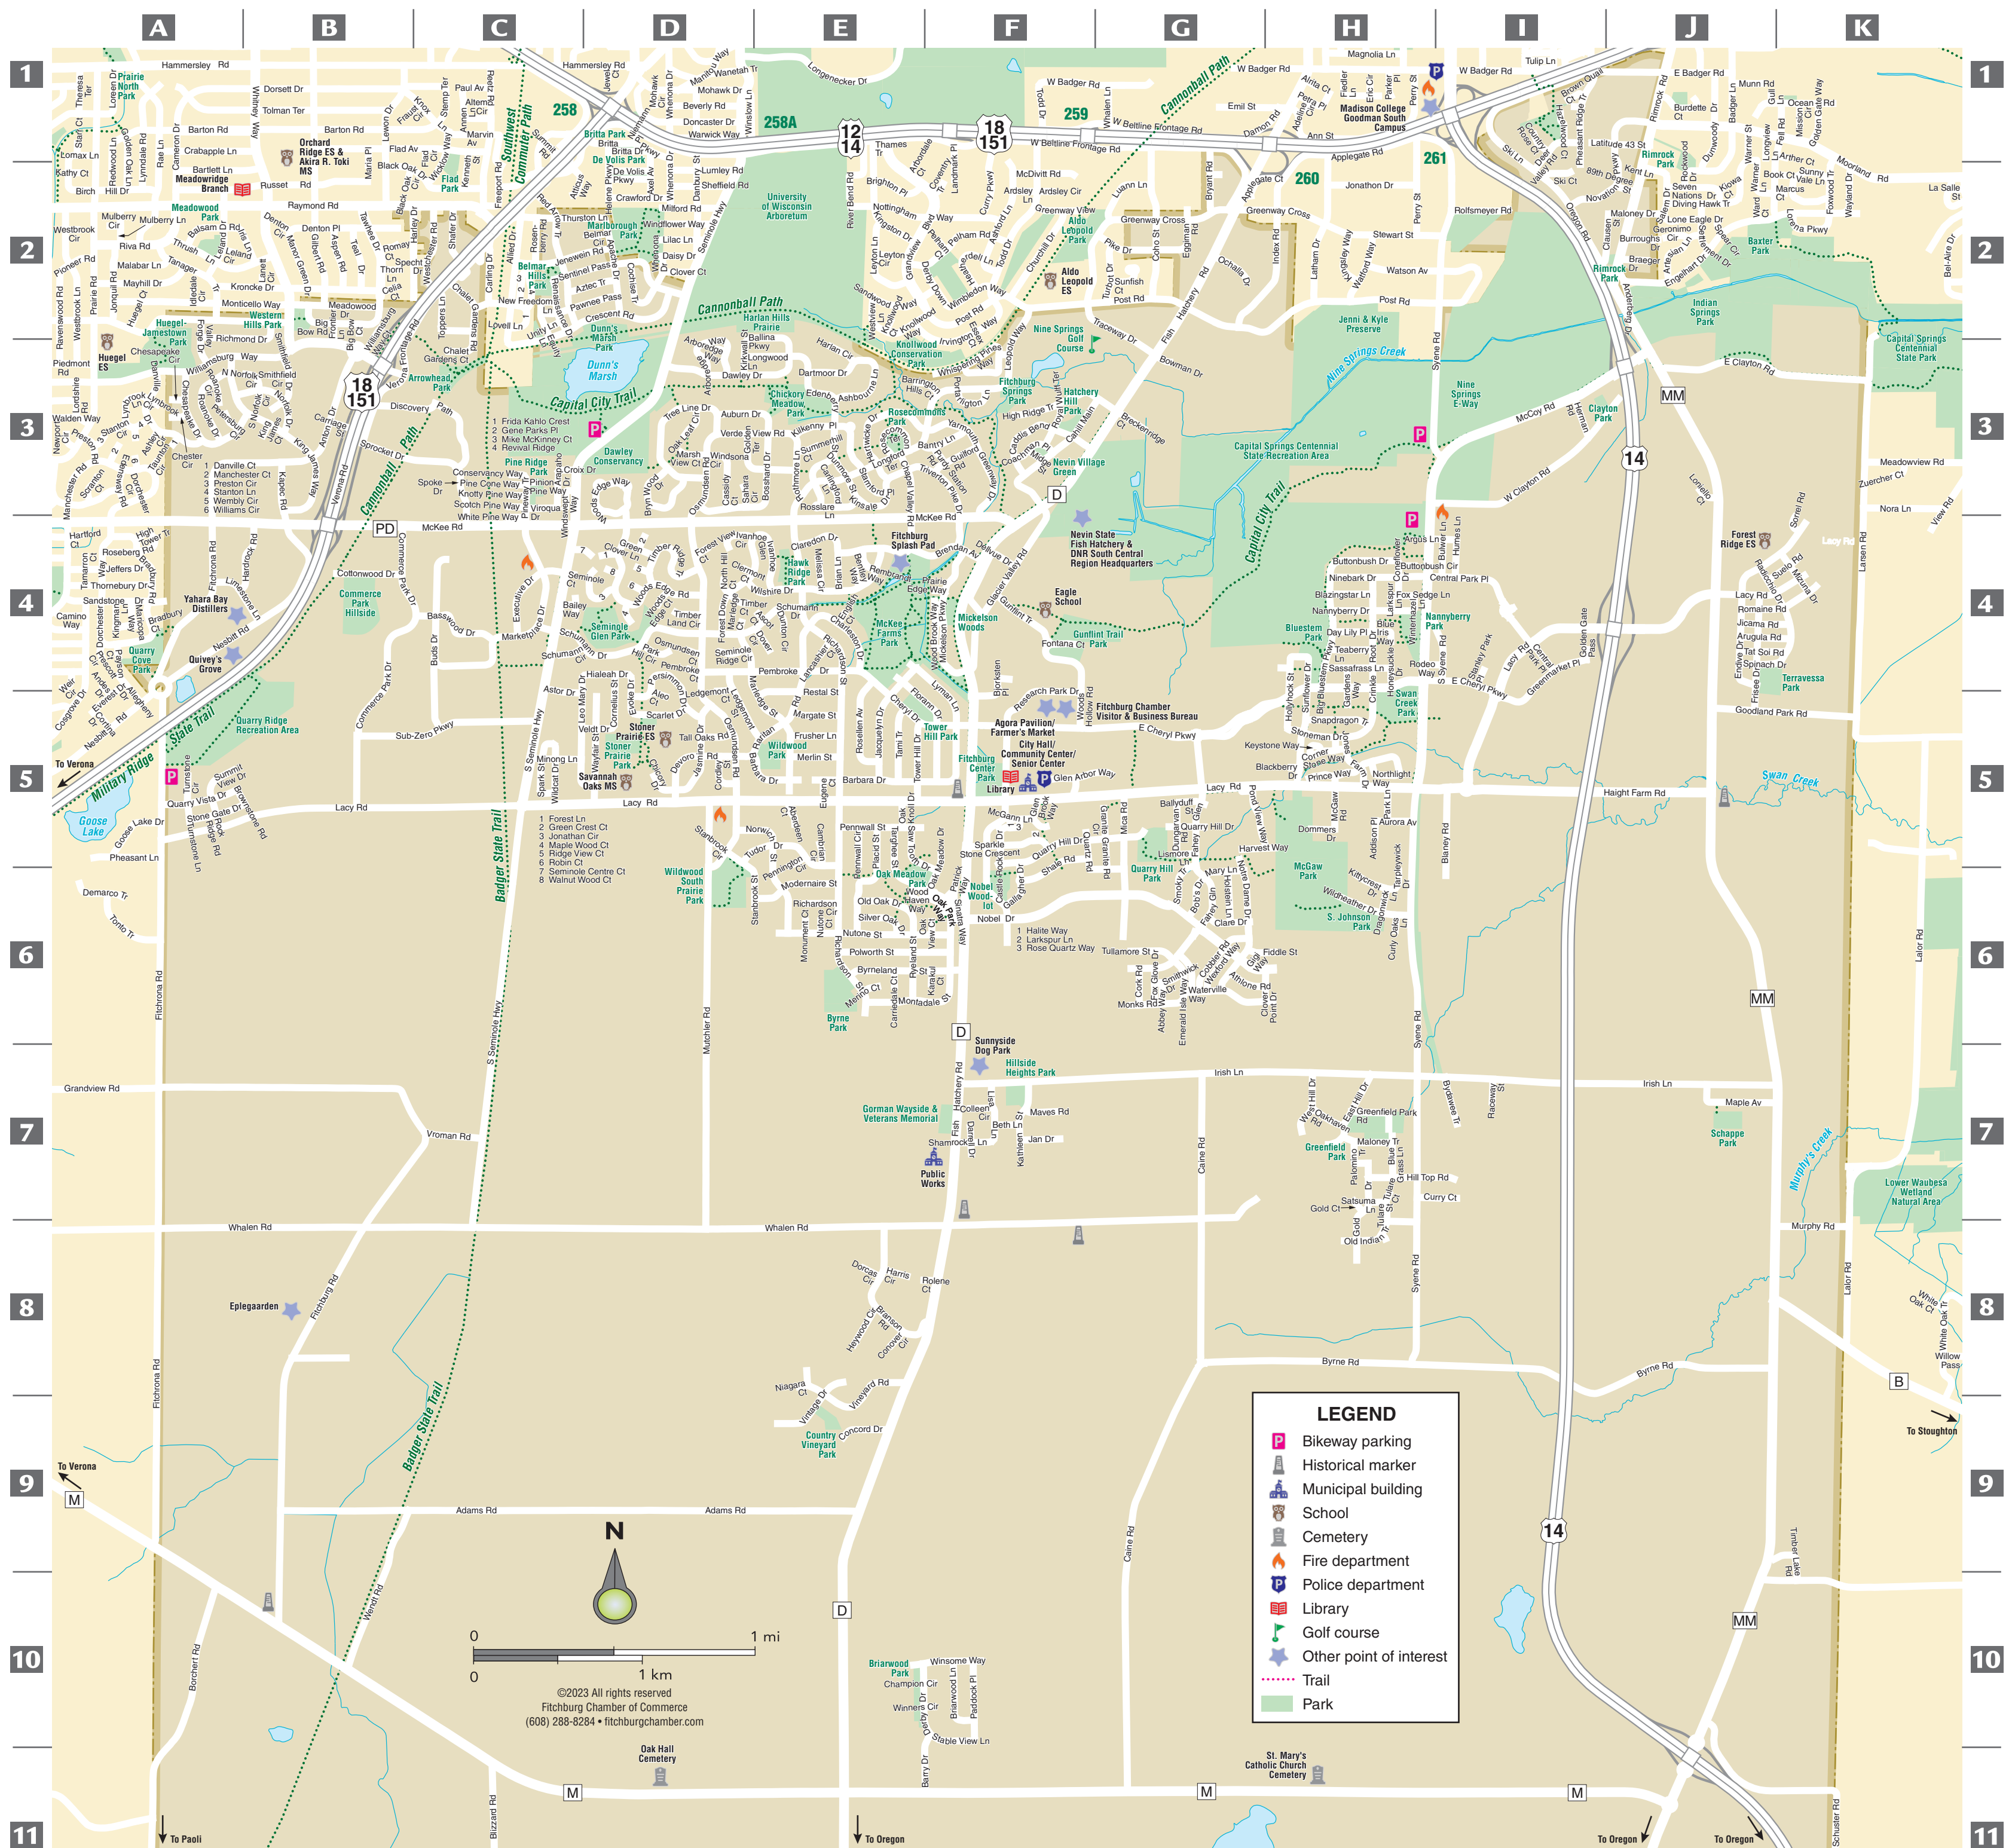

LEGEND

- Bikeway parking
- Historical marker
- Municipal building
- School
- Cemetery
- Fire department
- Police department
- Library
- Golf course
- Other point of interest
- Trail
- Park

FITCHBURG CITY PARKS & AMENITIES

C3 Arrowhead Park	H5 McGaw Park
C2 Belmar Hills Park	E4 McKee Farms Park
H4 Bluestem Park	F4 Mickelson Woods
E10 Briarwood Park	H4 Nannyberry Park
E6 Byrne Park	F3 Nevin Village Green
E3 Chickory Meadow Park	F6 Nobel Woodlot
I3 Clayton Park	E6 Oak Meadow Park
B4 Commerce Park Hillside	J7 Perry J. Schappe Park
E9 Country Vineyard Park	C3 Pine Ridge Park
D3 Dawley Conservancy	G5 Quarry Hill Park
D2 Dunn's Marsh Park	B5 Quarry Ridge Recreation Area
F5 Fitchburg Center Park	J2 Rimrock Park
H7 Fitchburg Springs Park	E3 Rosecommons Park
F4 Greenfield Park	H6 S. Johnson Park
E2 Harlan Hills Prairie	D4 Seminole Glen Park
F3 Hatchery Hill Park	D5 Stoner Prairie Park
E4 Hawk Ridge Park	F7 Sunnyside Dog Park
F7 Hillside Heights Park	H5 Swan Creek Park
A2 Huegel-Jamestown Park	J4 Terravassa Park
	F5 Tower Hill Park
	B2 Western Hills Park
	E5 Wildwood Park
	D6 Wildwood South Prairie Park

For more information on Fitchburg parks, visit the City of Fitchburg's Parks Department online at fitchburgwi.gov