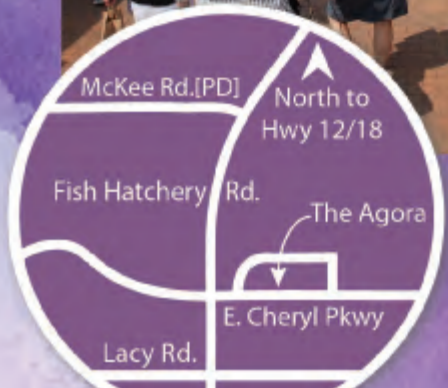

BIKE THE 'BURG

EMBARK ON A BIKING ADVENTURE IN FITCHBURG, WI THIS YEAR!

Get out and ride in Fitchburg! The community hosts the junction of several state trails and an expansive local path network that provide great experiences for cyclists of all ages and abilities. Fitchburg is now home to several BCycle stations located throughout the city, making it easier to explore the area on two-wheels. Our hotels are located near restaurants, shopping and the trails! For bike maps, city guides, lodging and hotel info, go to visitfitchburg.com

STAY IN FITCHBURG! MORE INFO AT VISITFITCHBURG.COM

FITCHBURG AGORA ART FAIR

3rd Saturday in August
10 a.m. – 5 p.m. | Rain or Shine
5500 East Cheryl Parkway

- 100 local artists
- Live music
- Food & beverages
- WI Craft Beer & Wine Garden
- Children's Art Yard
- Art in the Wind
- Hands-On Art Experience

agoraartfair.com

FITCHBURG CENTER Farmers Market

THURSDAYS, MAY-OCTOBER | 3PM - 6PM

5511 E. CHERYL PARKWAY, FITCHBURG

SPECIAL EVENTS THE 3RD THURSDAY OF JUNE-SEPT
FITCHBURGMARKET.COM

FITCHBURG VISITORS BUREAU — a city in motion —

Discover for yourself why Fitchburg is a city in motion! We're conveniently located just minutes from the Wisconsin State Capitol, UW-Madison and the Dane County Regional Airport. Our dynamic business community invites you to discover wide-open spaces of parks and tranquil prairies as you walk, run, skate or cycle along our many miles of bikeways.