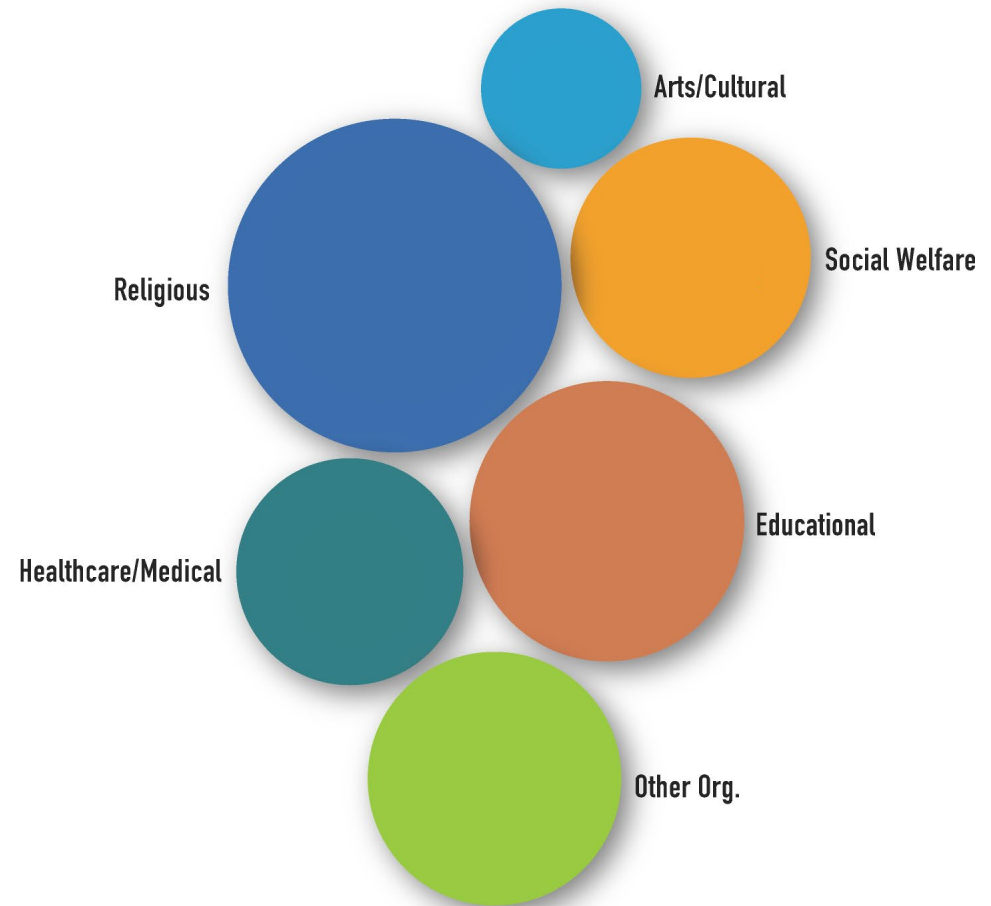

Asians Giving Behaviors

Source: The Nielsen Company, Scarborough Research 2021