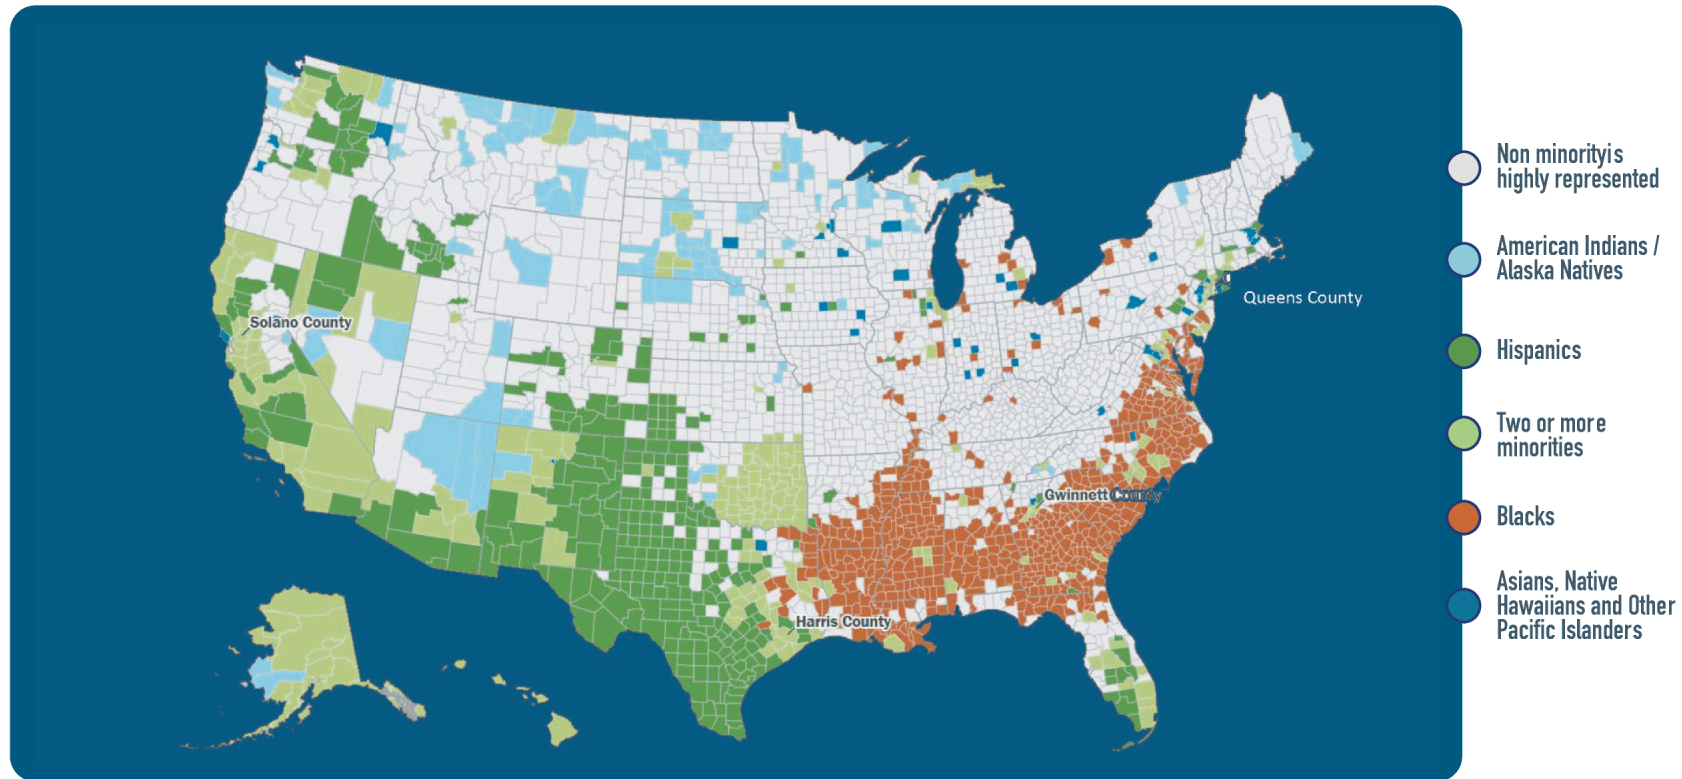

- 57 Leading Nonprofits Studied
- Exclusive Hispanic Giving Data
- Actionable Insights

➤ Racial Diversity

1315

● U.S. White and Minority Populations - 1979-2050

Source: Diversity Explosion: How New Racial Demographics Are Remaking America, 2018.

● Where Race Ethnic Minority Groups are Highly Represented

Source: William H. Frey analysis of US Census projections.

U.S. Race Profiles by Age 2020

Source: William H. Frey analysis of US Census projections