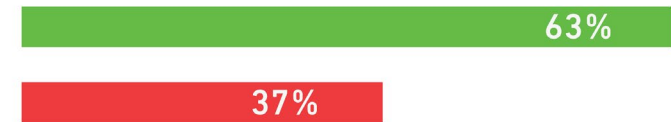

● Prison Fellowship

Hispanic

Anglo-American

iPhone
Android
Desktop

Credit Card
Paypal

● Dare 2 Share Ministries

Captured Leads
+7K

Ministerios Dare 2 Share
Publicidad · 🌐