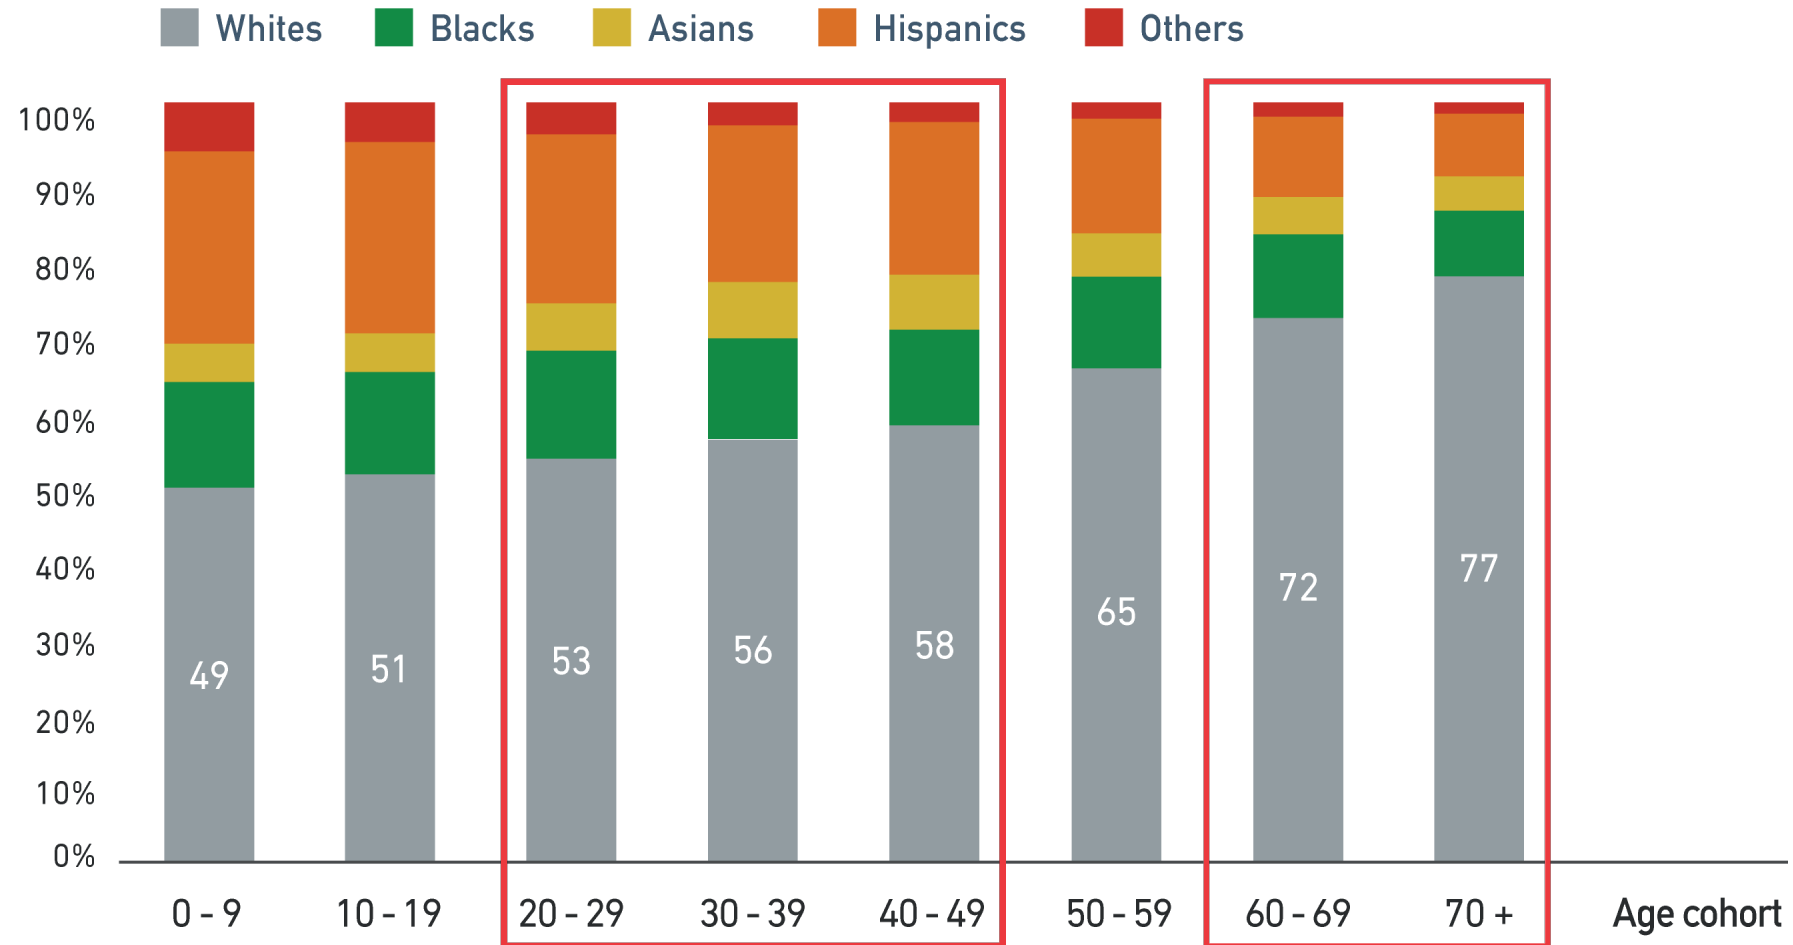

- 57 Leading Nonprofits Studied
- Exclusive Hispanic Giving Data
- Actionable Insights

➤ Racial Diversity

1315

● U.S. White and Minority Populations - 1979-2050

Source: Diversity Explosion: How New Racial Demographics Are Remaking America, 2018.

● Where Race Ethnic Minority Groups are Highly Represented

Source: William H. Frey analysis of US Census projections.

U.S. Race Profiles by Age 2020

Source: William H. Frey analysis of US Census projections

● Median Age by Race

	Africa Americans	Asian Americans	Hispanic	Non-hispanic whites
Average Age	32	34	29	44
% Under Age 35	52%	48%	61%	41%

Source: Collage Group via U.S. Census Bureau, American Community Survey (2019)