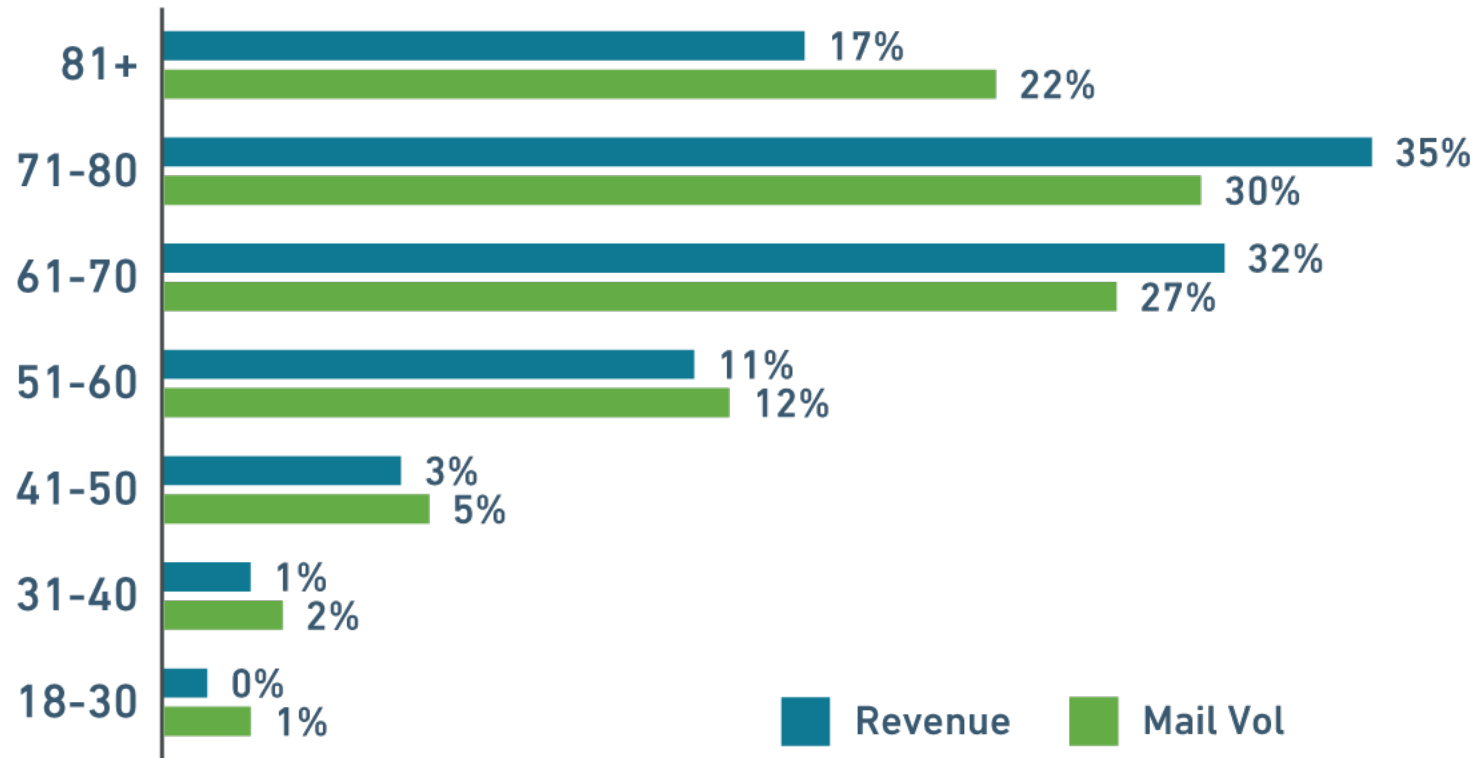

● The New Acquisition Environment

DM Volume Investment vs. Revenue Return

Source: Audience First Media