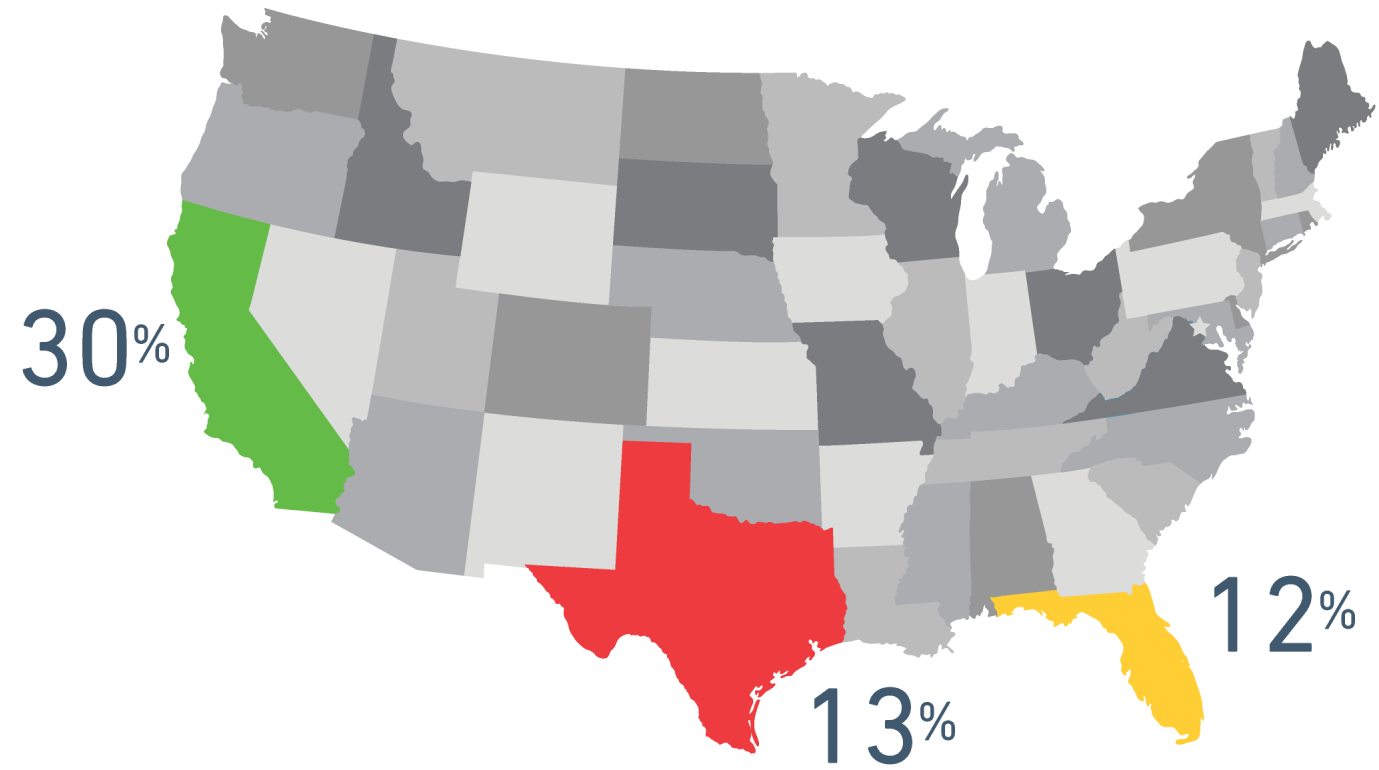

➤ 5) Track results and learnings

● Lutheran Hour Ministries

App Downloads
↑ 200%

Link Clicks
↑ 40K

● Prison Fellowship

California

Texas

Florida