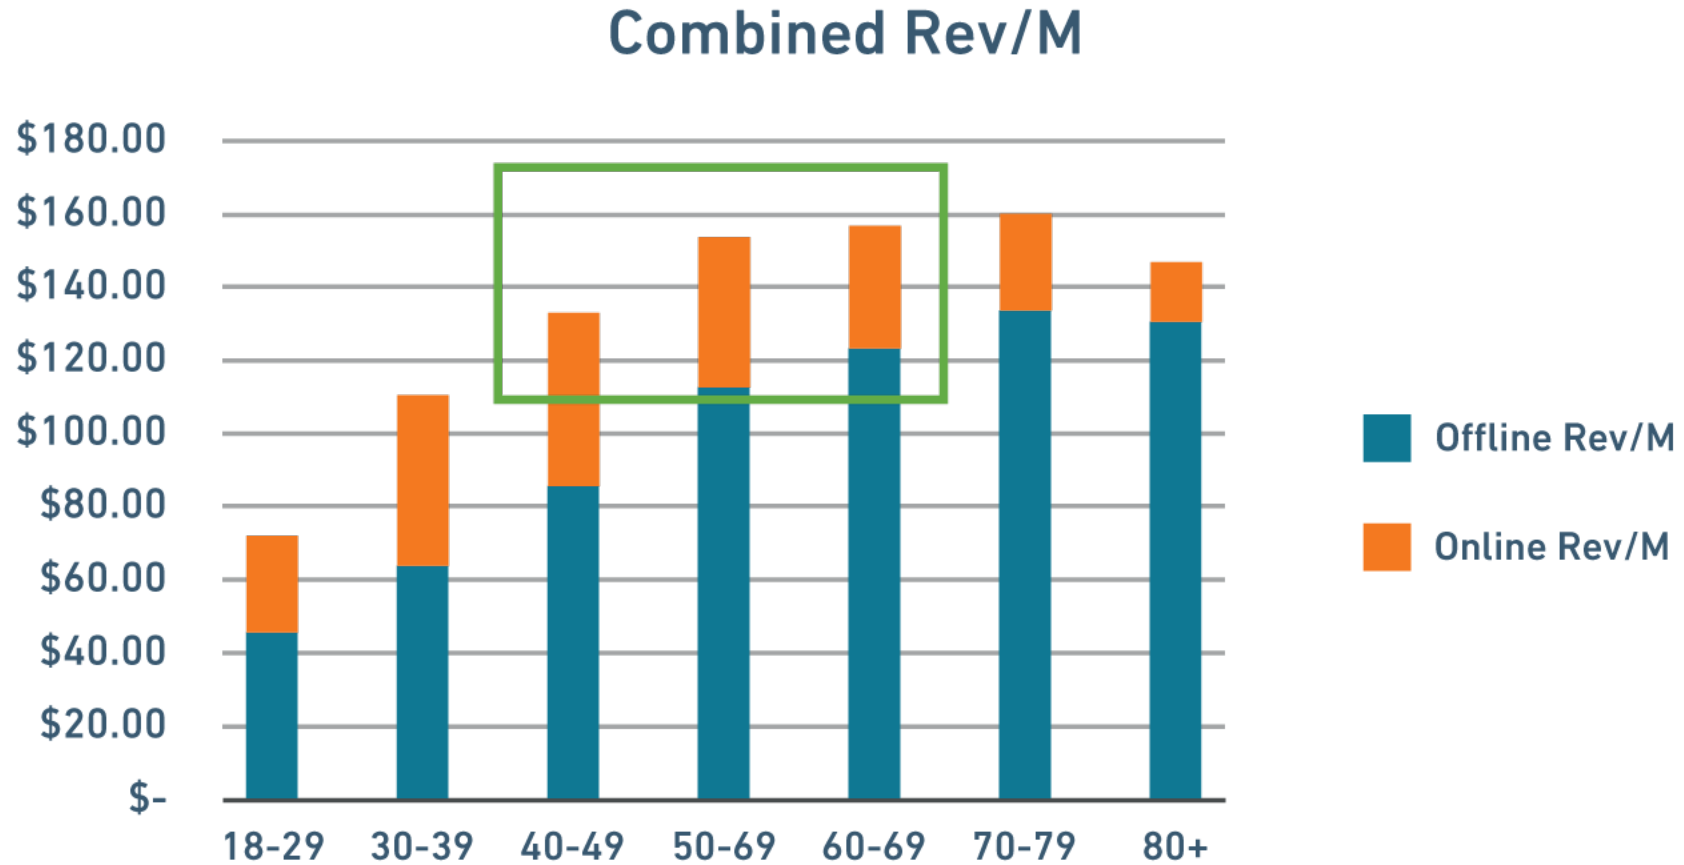

● The New Acquisition Environment

Source: Audience First Media