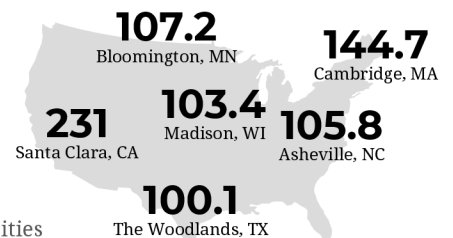

DEMOGRAPHICS

POPULATION¹

122,413

Metropolitan Statistical
Area Population is 221,587

TOTAL HOUSEHOLDS¹

54,661

MEDIAN AGE²

36.3 Rochester, MN

38.9 U.S.

MEDIAN HOUSEHOLD INCOME³

\$83,973

Rochester, MN

\$74,580

U.S.

COST OF
LIVING SCORE³

94.2

3.1% lower than MN average

Right: cost of living scores for other U.S. cities

SOURCES

1. U.S. Census Bureau, 2022*, 2023** 2024*** | 2. Data USA, 2022 | 3. Best Places

#1

CITY IN MINNESOTA TO
START A NEW BUSINESS
Swyft Filings

#3

BEST PLACE TO LIVE
IN THE MIDWEST
Livability

#1

HOSPITAL IN THE
WORLD, MAYO CLINIC
Newsweeks "World Best Hospitals" List

#6

BEST SMALL COLLEGE
AREAS TO LIVE & STUDY
University of Business

#4

IN EDUCATIONAL
ATTAINMENT
US News