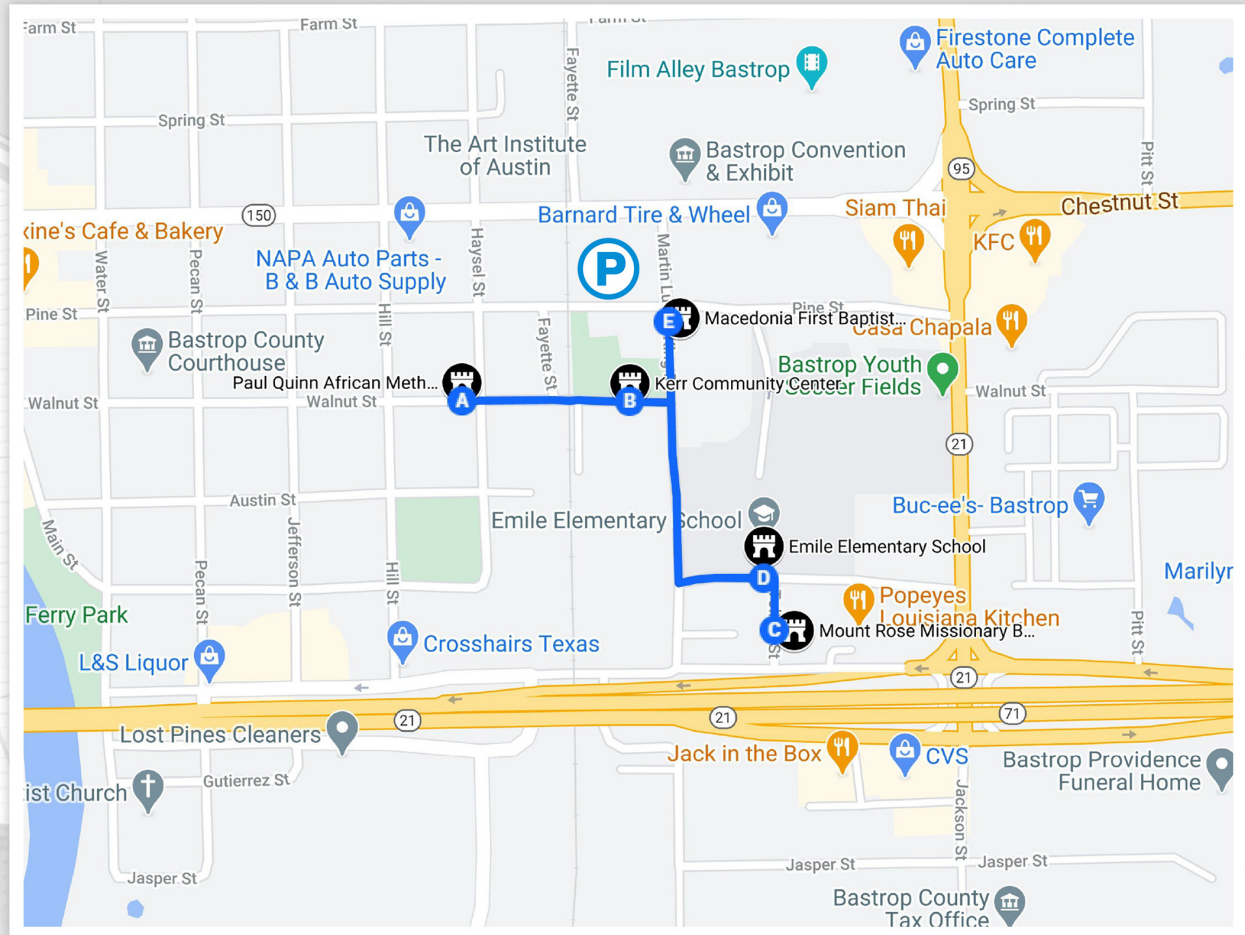

32nd Annual Bastrop County Martin Luther King, Jr. Holiday Commission Celebration

City of Bastrop MLK Historic Walking Tour

A

Paul Quinn African Methodist Episcopal Church

1108 Walnut
Established 1876

B

Kerr Community Center

1308 Walnut
Built 1914

C

Mt. Rose Missionary Baptist Church

507 Toliver
Established 1886

D

Emile Elementary School

601 Martin Luther King Dr.
Established 1892

E

Macedonia Baptist Church

811 Martin Luther King Drive
Established 1875

Visit CityofBastrop.org