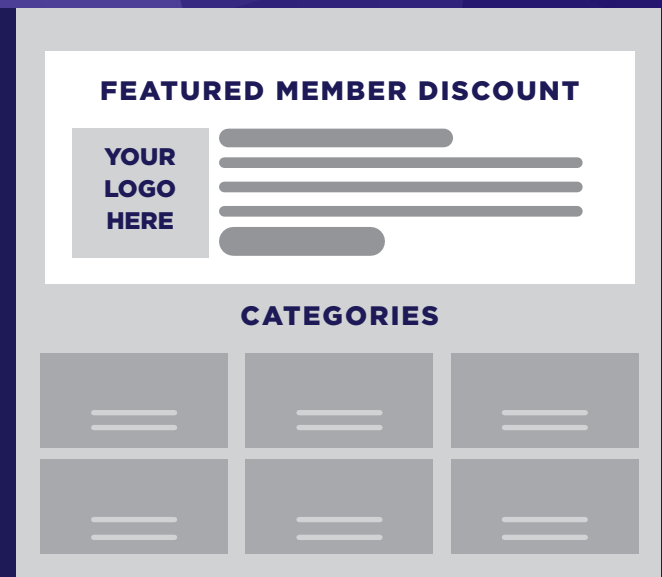

INTERESTED IN SUBMITTING A MEMBER DISCOUNT?

Contact Heather Sanderson at hsanderson@chambersnj.com
or (609) 220-4720 to get started!