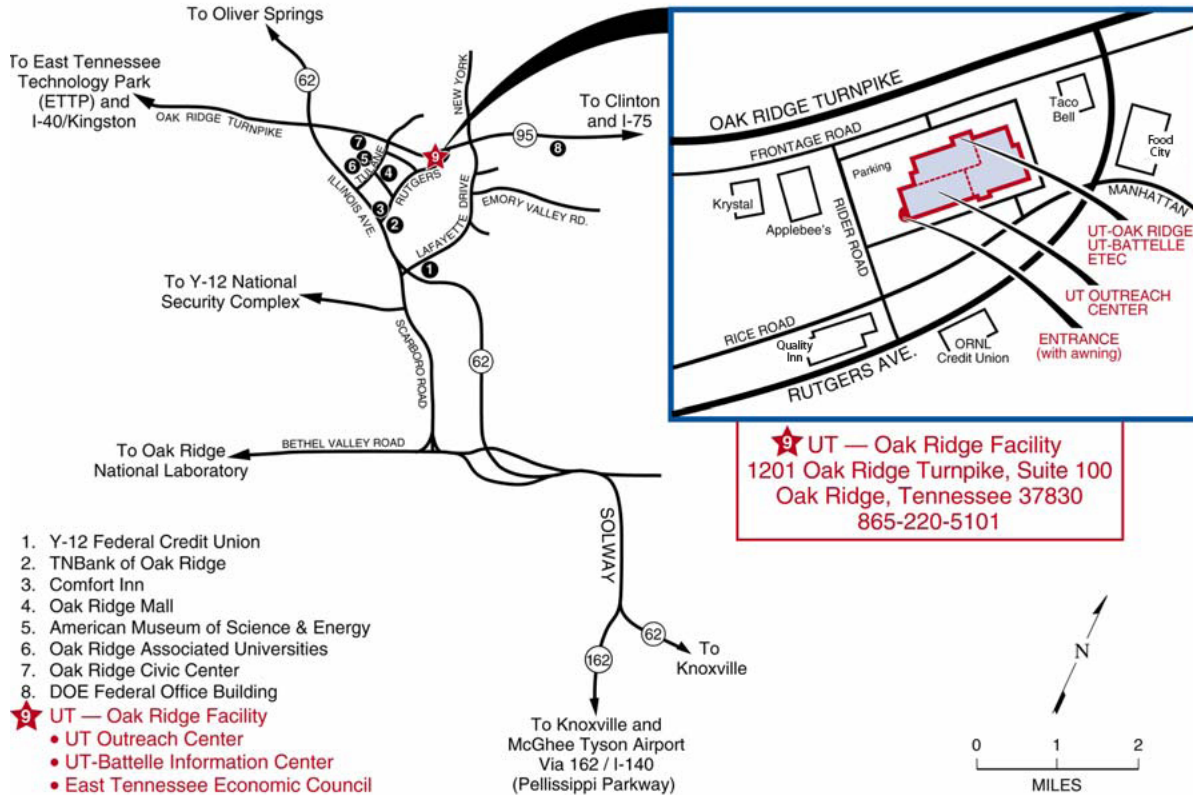

Map and Directions to ETEC Meetings at the UT Outreach Center

UT – OAK RIDGE FACILITY

ORNL 2003-01601/jcp

Directions from Knoxville:

- Take I-40 to @ Pellissippi Parkway Exit * toward Oak Ridge
- Pellissippi will turn into Illinois Avenue
- Travel for approximately 1 mile
- Go straight through the traffic light at the intersection of Illinois Ave and Lafayette Drive
- At the next light Rutgers Ave, turn right TN Bank, Applebee's and Comfort Inn
- Go straight along Rutgers Avenue for almost one mile.
- Look for the Quality Inn sign on the left. Across from ORNL Federal Credit Union
- Just after the Quality Inn, turn left onto Rider Road.
- Immediately on the right, will be the UT Outreach Center, a one-story gray stucco building. Enter through the double-glass doors located along the backside of the building, facing the Quality Inn.