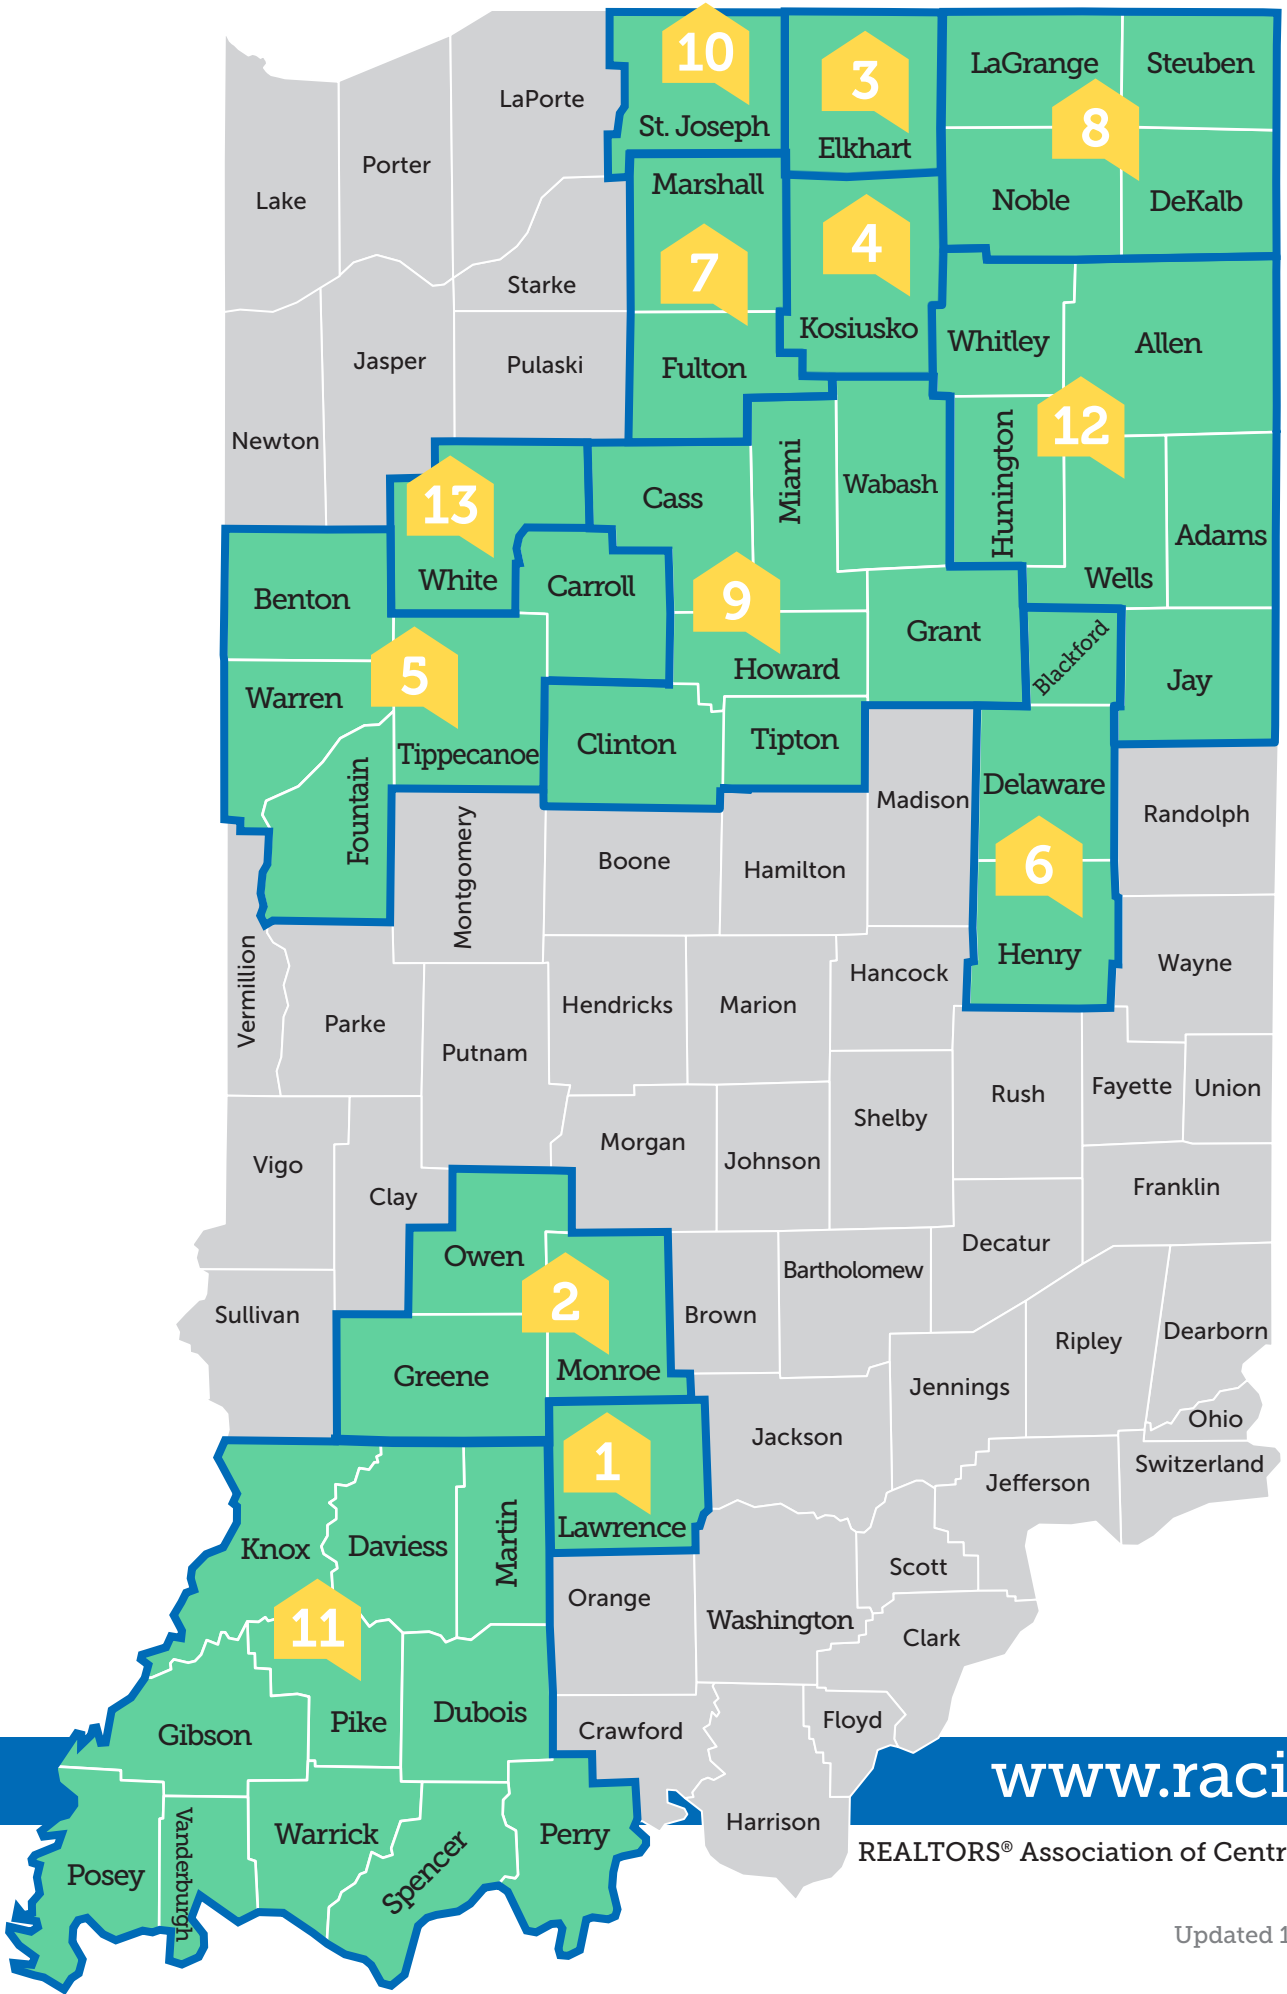

REALTORS® Association of Central Indiana

irmles county map

As part of the Indiana Regional Multiple Listing Service (IRMLS), REALTORS® Association of Central Indiana (RACI) members have access to a 46 county multiple listing service, serving approximately 5,500 real estate professionals in over 1,500 offices throughout Indiana.

IRMLS data is provided to REALTOR.com® and our public site for listing information REIndiana.com.

- 1** Bedford Board of REALTORS®
Lawrence
- 2** Bloomington Board of REALTORS®
Greene, Monroe, Owen
- 3** Elkhart County Board of REALTORS®
Elkhart
- 4** Kosciusko Board of REALTORS®
Kosciusko
- 5** Lafayette Regional Board of REALTORS®
Benton, Carroll, Fountain, Tippecanoe, Warren
- 6** Mid-Eastern Indiana Association of REALTORS®
Blackford, Delaware, Henry
- 7** North Central Indiana Association of REALTORS®
Fulton, Marshall
- 8** Northeastern Indiana Association of REALTORS®
DeKalb, LaGrange, Noble, Steuben
- 9** REALTORS® Association of Central Indiana
Cass, Clinton, Grant, Howard, Miami, Tipton, Wabash
- 10** Greater South Bend Mishawaka Association Of REALTORS®
St. Joseph
- 11** Southwest Indiana Association of REALTORS®
Daviess, Dubois, Gibson, Knox, Martin, Perry, Pike, Posey, Spencer, Vanderburgh, Warrick
- 12** Upstate Alliance of REALTORS®
Adams, Allen, Huntington, Jay, Wells, Whitley
- 13** White County Association of REALTORS®
White

*Non-associated county Clinton

www.raci.org

13
ASSOCIATIONS
46
COUNTIES

RACI

REALTORS® Association
of Central Indiana

Updated 2/16/2023

www.raci.org

REALTORS® Association of Central Indiana