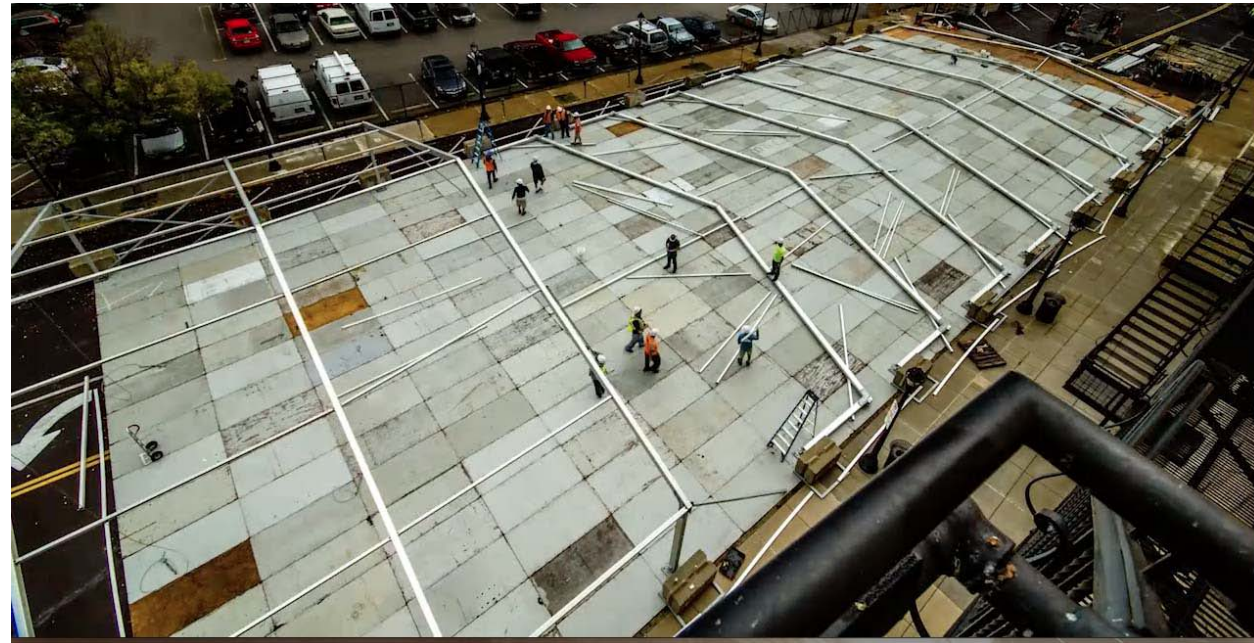

5 days to erect tent

66' x 182' Clearspan tent

1200 lb. weight balast

2015 ADMEI
Achievement Awards
Best Innovative Event
\$100,000.00 - \$200,000.00

The annual Red Velvet Gala is the symphony's largest yearly fundraiser. The event attracts five hundred symphony patrons who enjoyed a concert by world renowned Cellist Yo-Yo Ma, cocktails, dinner, dessert and dancing.