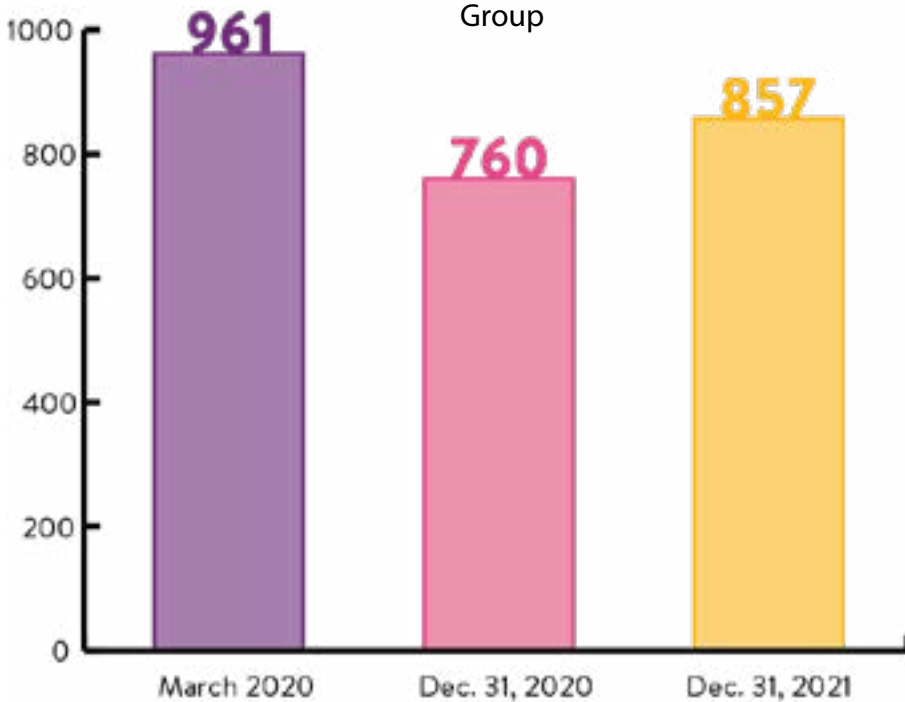

Upon unification the GPRC underwent a detailed data cleansing to ensure membership numbers were accurate and up to date. That combined with the onset of the COVID-19 pandemic affected the 2020 numbers early on.