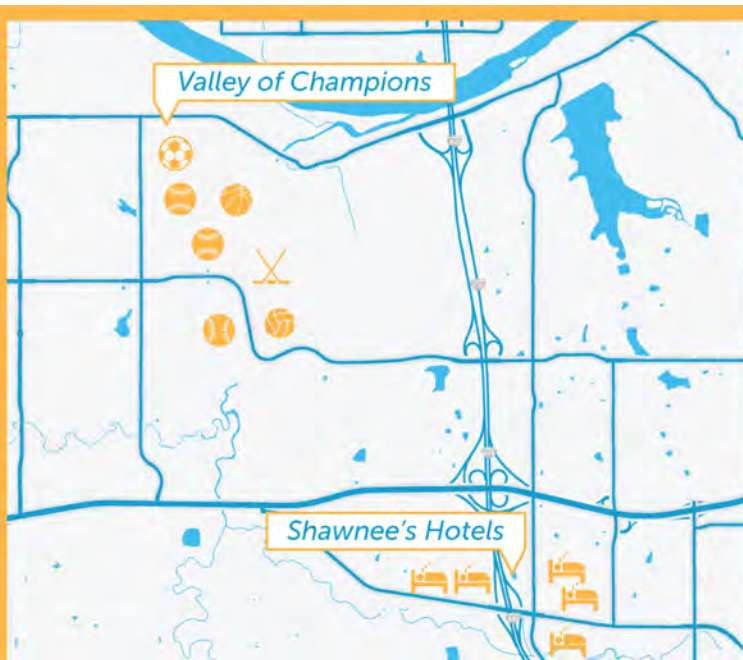

Visit
Shawnee

Shawnee Sports Guide

Good Play Starts Here

Situated in the heartland of the country and easily accessible from both coasts, the gulf, and all points in between, Shawnee is conveniently located on the western edge of the metropolitan Kansas City area and offers the kind of old-fashioned hospitality and hands-on management that will make your next sporting event a big success.

Centrally Located in Johnson County, KS within the Kansas City Metro

KC International Airport...27 minutes

Downtown Kansas City....15 Minutes

Country Club Plaza....12 minutes

KS Speedway & Legends Outlets...10 Minutes

Visit
Shawnee