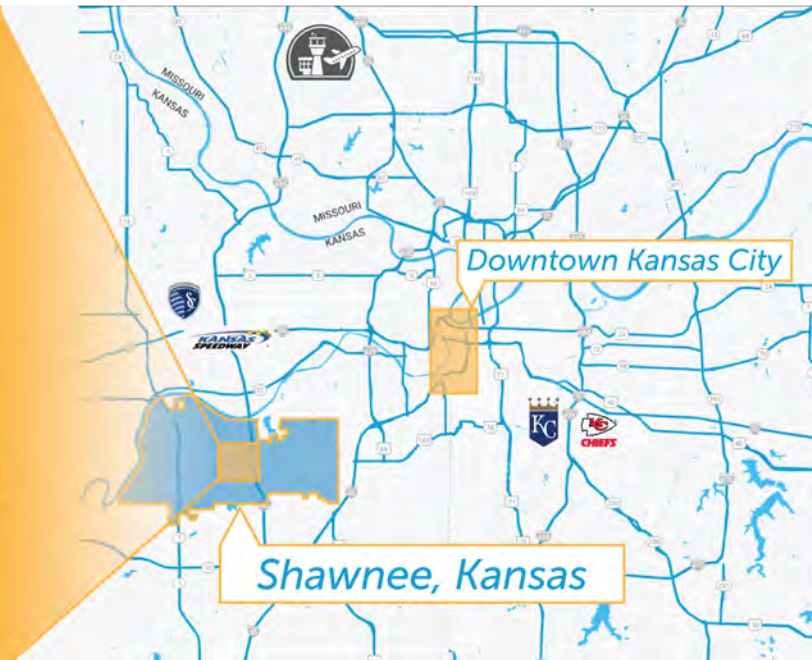

Visit
Shawnee

Shawnee Sports Guide

Good Play Starts Here

Situated in the heartland of the country and easily accessible from both coasts, the gulf, and all points in between, Shawnee is conveniently located on the western edge of the metropolitan Kansas City area and offers the kind of old-fashioned hospitality and hands-on management that will make your next sporting event a big success.

Centrally Located in Johnson County, KS within the Kansas City Metro

KC International Airport...27 minutes

Downtown Kansas City....15 Minutes

Country Club Plaza....12 minutes

KS Speedway & Legends Outlets...10 Minutes

Visit
Shawnee