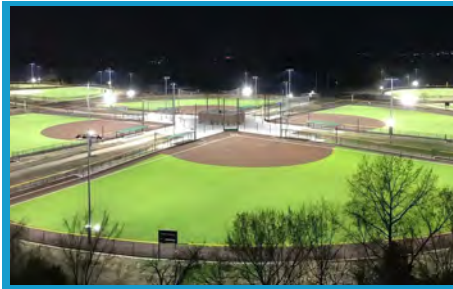

Facilities Inventory

Mid-America Sports Complex*

10 baseball/softball fields - 300' fences, includes 2 unique fields with grass infields mimicking Fenway Park & Kauffman Stadium
2 soccer fields

Mid-America Sports Complex is undergoing a complete renovation and is in Phase 2 of Phase 4 that includes turbing of fields, new fan zone, new backstop, new concessions and more.

Mid-America Sports Complex West

12 softball fields - 200' fences

Stump Park

6 baseball/softball fields -
Field 1 - 285'/Field 2 - 175'/Field 3 - 285'
Field 4 - 300'/Field 5 - 285'/Field 6 - 300'
7 soccer fields - regulation