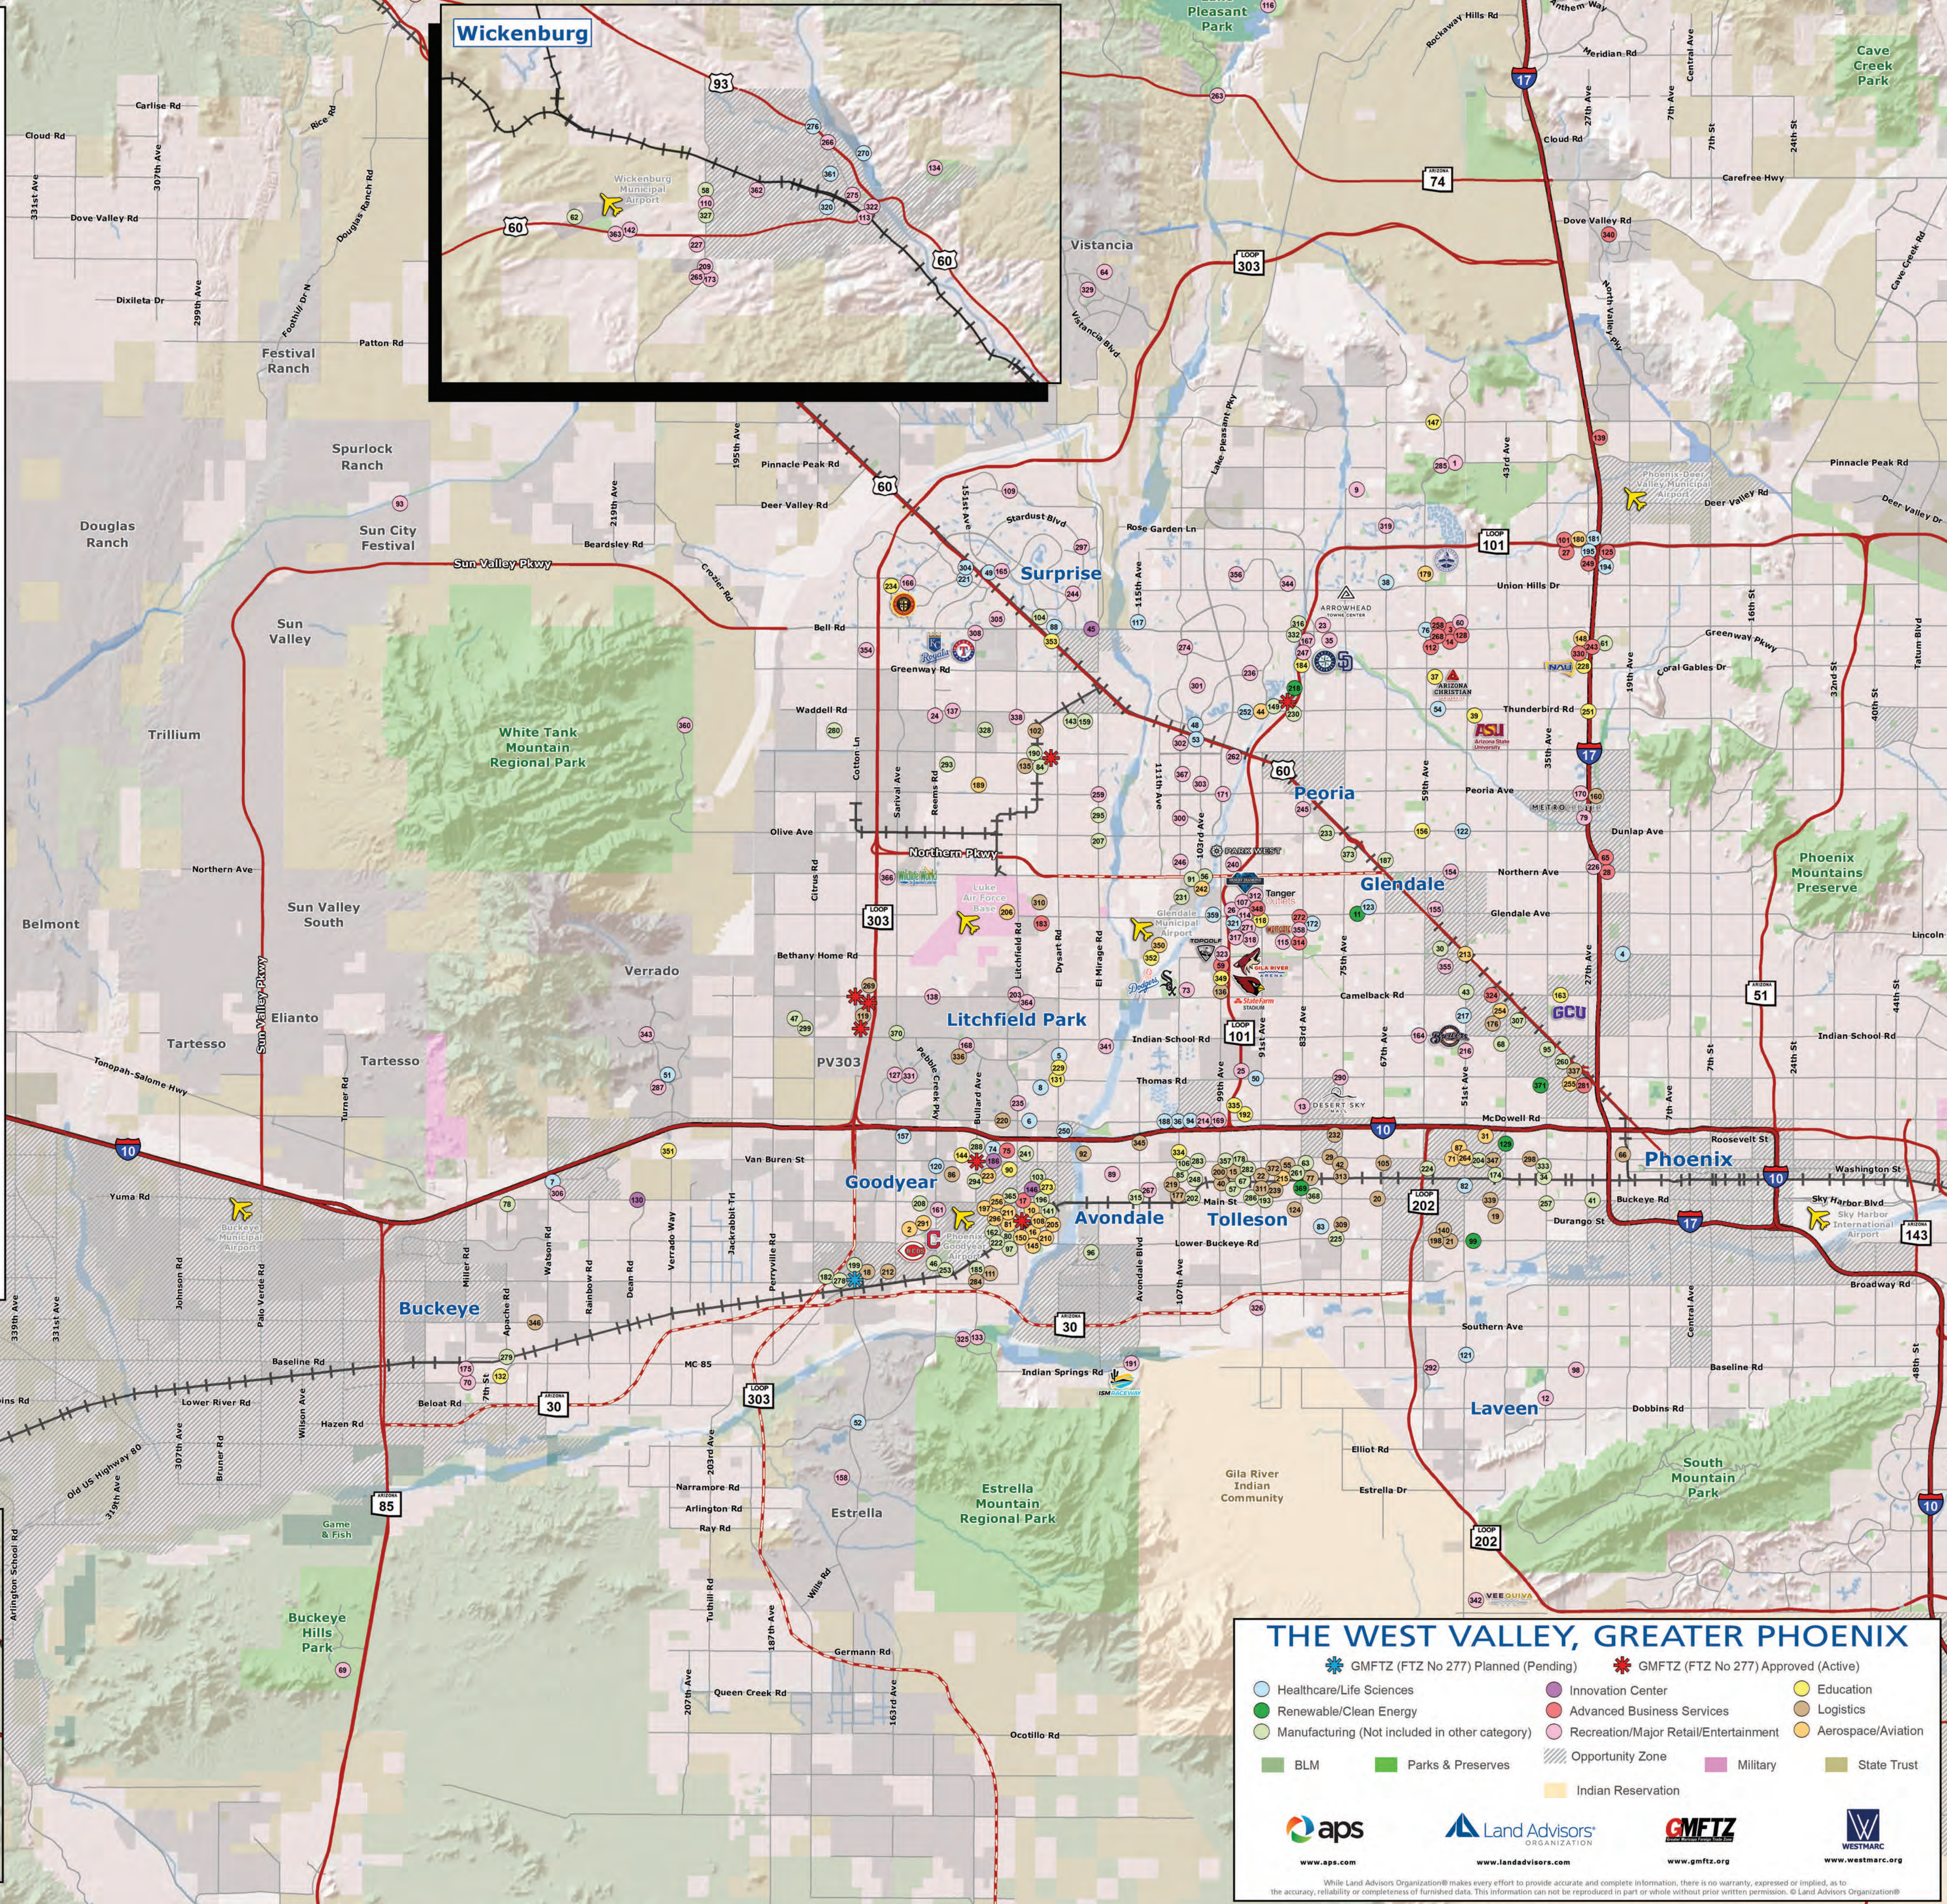

### West Valley Assets and Employers

1	500 Golf Club at Adobe Dam	251	Prima Medical Institute
2	A2M Aviation Solutions	252	Place Del Rio Medical Campus
3	AAA/CSAA	253	Poore Brothers/Venture Foods Inc.
4	Abrazo Central Campus	254	Precision Metal Products
5	Abrazo Medical Group	255	Precision Aerospace
6	Abrazo West Campus	256	Prime Solutions Group
7	Abrazo West Valley Emergency Center	257	Proctor & Gamble
8	Adelante Health	258	Progressive Leasing
9	Adobe Dam Regional Park	259	Pueblo El Mirage Golf Course
10	AerSale	260	Pure Plastics
11	Agua Fria Natural Gas Power Plant	261	QT Kitchen Distribution
12	Agua Fria Golf Course	262	Quali Run Golf Course
13	AKChin Pavilion	263	Quintere Golf Course
14	Alaska USA Federal Credit Union	264	R&B Specialty Mexico
15	Albertson's / Safeway	265	Rancho de Los Caballeros Resort
16	All Nippon Airways (ANA)	266	Rancho Rio Verde Arena
17	Amazon	267	Randall McDaniel American Sports Center
18	Amazon	268	Redflex Traffic Solutions
19	Amazon	269	REI
20	Amazon	270	Remuda Ranch
21	Amazon	271	Renaissance Glendale Hotel and Spa
22	Amazon	272	RING
23	AMC Theatre - Arrowhead 14	273	Rio Salado College
24	AMC Theatre Deer Valley 17	274	Riverview Golf Course
25	AMC Theatres Surprise Point 14	275	Rodeo Arena - Downtown Wickenburg
26	AMC Theatres Westgate 20	276	Rosewood Centers for Eating Disorders
27	American Express	277	Schneider National Inc.
28	American Family Insurance	278	Schoeller Allibert
29	AmeriGold	279	Schult Homes Manufacturing
30	Amigos	280	Seal's Plastic Packaging
31	AmSafe Defense	281	Shamrock Foods Company
32	Applied Specialties Inc. (A.S.I.)	282	Sheewood Bedding
33	APS Solar Field	283	Simmons
34	Aquatic Carpet Recycling #1	284	Simpson Horton Corp.
35	Arizona Broadway Theatre	285	Six Flags Hurricane Harbor (West N' Wild)
36	Arizona Center for Cancer Care	286	SK Foods
37	Arizona Christian University	287	Skyline Regional Park
38	Arrowhead Hospital	288	Solana CSP Plant (Abengoa Solar)
39	ASU - West Campus	289	Snyder's of Manover
40	Atlas Metal Services	290	Sonora Cinema Phoenix
41	Auto Safety House	291	Sonoran Technologies
42	AutoZone	292	Southern Ridge Golf Club
43	Avanti Windows	293	Southwest Products
44	Avige Systems	294	Southwest Specialty Foods
45	AZ TechCenter	295	Southwest Steel
46	AZZ Galvanizing	296	Spartech
47	B&W Corp	297	Standard Golf Course
48	Banner Boswell Medical Center	298	Sub-Zero
49	Banner Del E. Webb Medical Center	299	Sub-Zero
50	Banner Estrella Medical Center	300	Sun City Country Club
51	Banner Health Center at Verrado	301	Sun City Lakes East/West Golf Course
52	Banner Health Center in Estrella	302	Sun City North Golf Course
53	Banner Sun Health Research Institute	303	Sun City South Golf Course
54	Banner Thunderbird Medical Center	304	Sun Health Foundation
55	Barlow	305	Sun Village Golf Course
56	Barton Lighting Group	306	Sundance Golf Club
57	Bar State Milling	307	Superior Block
58	BearCat Manufacturing	308	Surprise Stadium
59	Bechtel Corporation	309	Swift Transportation
60	Bellar Golf Club	310	Swire Coca-Cola
61	Benchmark Electronics	311	Sysco Foods
62	Benner-Nawman	312	Tanger Outlet Center
63	Berry Plastics	313	Target Corporation
64	Blackstone Country Club at Vistancia	314	Terminix Center
65	Blue Cross and Blue Shield of Arizona	315	Terrason Engineering
66	BMF Railway	316	The Antigua Group Inc.
67	Bravada Yachts	317	The Arizona Cardinals
68	Brooklyn Bedding HQ and Manufacturing	318	The Arizona Coyotes
69	Buckeye Hills Regional Park	319	The Legend at Arrowhead
70	Buckeye Valley Museum	320	The Meadows
71	CAD Enterprises	321	The Palm Center of Arizona
72	Calgon-Carbon Company	322	The Saguaro Theatre
73	Camelback Ranch - Glendale	323	Top Golf
74	Cancer Treatment Centers of America - Natl IT Dept.	324	Total Transit
75	Candice Solutions	325	Tres Rios Golf Course
76	Cardinal Health	326	Tres Rios Westlands
77	Cardinal IG	327	Triad Steel
78	Carroll and Coasters	328	Trimaco
79	Cavco Industries	329	Tridale Golf Club at Vistancia
80	Cavco Aerospace	330	TriWest Healthcare Alliance
81	Celgene Corporation	331	Tuscani Falls Golf Course
82	Central Administrative Pharmacy Services (CAPS)	332	Tyr Tactical
83	Central Garden & Pet	333	United General Bakery Inc.
84	Chegg Pallets / Symbia Logistics	334	Universal Technical Institute
85	Chevy	335	University of Phoenix
86	Chromalloy Arizona	336	UPS
87	Cobalt Rehabilitation	337	UPS
88	Coldwater Golf Club	338	Uptown Alley
89	Columbia College	339	US Foods
90	Comair	340	USA
91	Con's Home Plus Logistics Center	341	Valley Golf Center
92	Copper Canyon Golf Club	342	Valley Hospital
93	Copper Springs Hospital	343	Verrado Golf Club
94	Copper State Nut and Bolt Co	344	Vistas Course at Westbrook Village
95	Copper State Rubber	345	Vitamin Shoppe
96	CornellCookson	346	Wal-Mart/Sears Club Distribution Center
97	Corona Ranch and Rodeo Grounds	347	Watkins Shepard Trucking
98	Cozma Power Systems	348	Wells Fargo Business Banking - West Valley
99	Cotton Center Solar Plant (APS / Solon)	349	West-MEC
100	Co Communications	350	West-MEC Aviation Training Center
101	Cressent Crown	351	West-MEC Buckeye Campus
102	Cummins Rocky Mountain	352	West-MEC Manufacturing Center
103	Custom Complex Structures	353	West-MEC NW Campus
104	CVS Caremark Distribution Center	354	West Valley Arts Council
105	Daley Factory Appliances	355	West Wind Glendale 3 Drive In
106	Dave and Busters	356	Westbrook Village Golf Club
107	Dean Baldwin Painting	357	Western Container
108	Deer Valley Golf Course	358	Westgate Entertainment District
109	Del E. Webb Center for the Performing Arts	359	Westgate Healthcare Campus
110	Del Monte Fresh Produce	360	White Tank Mountain Regional Park
111	Delta Dental of Arizona	361	Wickenburg Community Hospital
112	Desert Caballeros Western Museum	362	Wickenburg Golf Club
113	Desert Diamond West Valley Casino	363	Wickenburg Ranch Golf & Social Club
114	Desert Mirage Golf & Practice Center	364	Wigwam (Resort) Joint Venture, LP
115	Desert Outdoor Car at Lake Pleasant	365	Wildcreek
116	Destiny Springs Behavioral Health Hospital	366	Wildlife World Zoo
117	Dignity Health - Arizona General Hospital	367	Willow Creek Golf Course
118	Dignity Health - Arizona General Hospital	368	Win-Cup Holdings
119	Dignity Health - St. Joseph's Westgate Medical Center	369	Winthrop Business Company
120	Dignity Health - St. Joseph's Westgate Medical Center	370	WR Meadows
121	DKK's Logistics	371	XL Renewables
122	Discover Financial Services	372	XPO Logistics
123	Discover Financial Services	373	Younger Brothers Components Inc
124	Discover Financial Services	374	
125	Discover Financial Services	375	