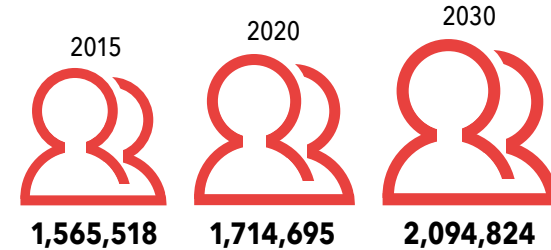

The West Valley

15 Communities... One Workforce

Greater Phoenix, Arizona

The West Valley

15 Communities.. One Workforce

Did you know?

1.6 million people live in the West Valley.

69% of the West Valley workforce commutes outside of the region to work in other parts of Maricopa County.

40% of Phoenix residents live west of Interstate 17. Phoenix, the state's largest city, has a population of 1.5 million.

28% of the manufacturing workers in Maricopa County live in the West Valley, yet only 16% of the jobs are located here.

\$62,775 is the average annual income for households in the West Valley.

37% of the healthcare workers in Maricopa County live in the West Valley, yet only 21% of the jobs are located here.

62% of the West Valley population is workforce age.

34% of the professional finance and insurance workers in Maricopa County live in the West Valley, yet only 12% of the jobs are located here.

Projected Population Growth

Source: Maricopa Association of Governments (MAG), 2016 Population Projections