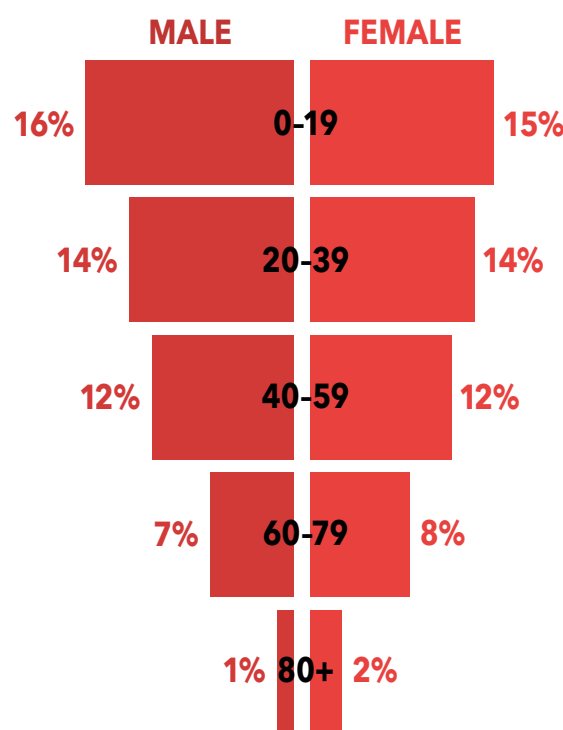

Age Distribution