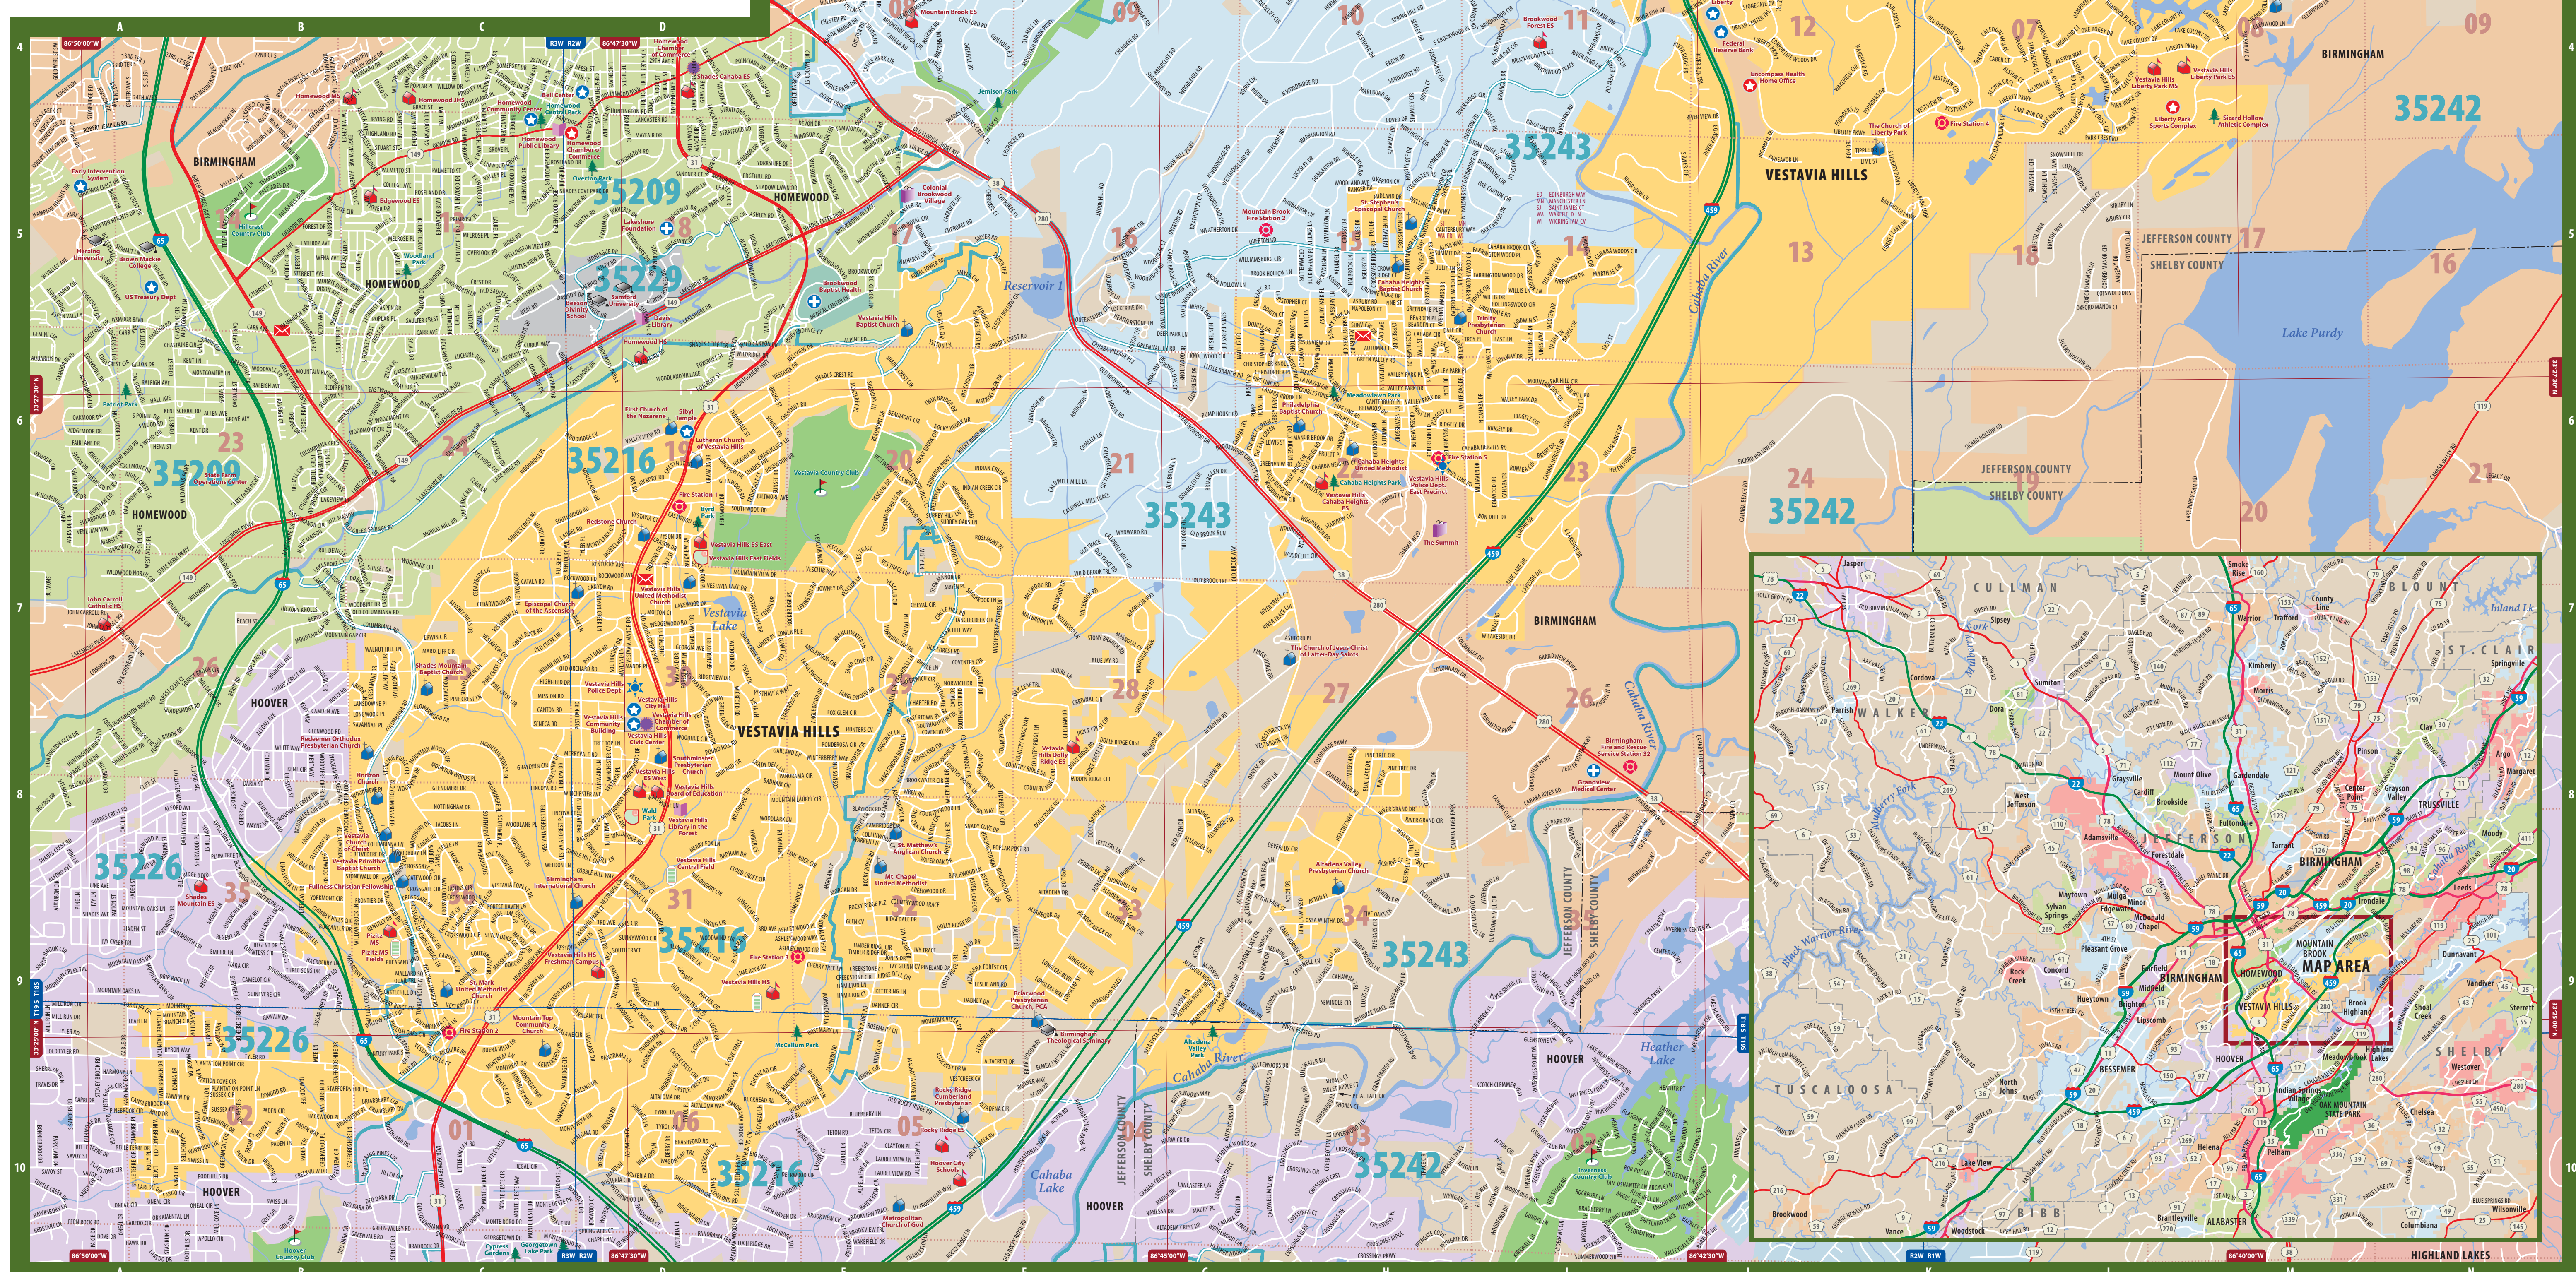

A LIFE ABOVE

City of VESTAVIA HILLS STREET MAP

EXPERIENCE MORE. alifeabove.org

VESTAVIA HILLS CHAMBER: vestavi hills.org

CITY OF VESTAVIA HILLS: vhal.org

REVISED 2021

REVISED 2021

VESTAVIA HILLS & SURROUNDING AREA

- Latitude / Longitude
- Township / Range
- Section
- 35216 Zipcode Boundary / Number
- Attraction
- Baseball / Softball Complex
- Chamber of Commerce
- Church
- Fire Station
- Football Field / Stadium
- Golf
- Government Facility
- Hospital
- Library
- Park
- Police Station
- Public School
- Shopping
- University / College

Scale 1:22,500

POINTS-OF-INTEREST INDEX	
Altadena Valley Park	G10
Altadena Valley Presbyterian Church	H8
Beeson Divinity School	C3
Bell Center	C4
Birmingham Botanical Gardens	E3
Birmingham Country Club	F3
Birmingham Fire and Rescue Service Station 32	H8
Birmingham International Church	C8
Birmingham Theological Seminary	F9
Briarwood Presbyterian Church, PCA	F9
Brookwood Forest ES	I4
Brookwood Baptist Health	E5
Brown Mackie College	A5
Byrd Park	D6
Cahaba Heights Baptist Church	H6
Cahaba Heights Park	H5
Cahaba Heights United Methodist	H5
Cahaba Park Church	K3
Cherokee Bend ES	I2
Colonial Brookwood Village	E3
Crestline Park	H1
Cypress Gardens	C10
Davis Library	D5
Early Intervention System	A5
Edgewood ES	D5
Encompass Health Home Office	J4
Episcopal Church of the Ascension	C7
Federal Reserve Bank	D6
Fire Station 1	D6
Fire Station 2	C9
Fire Station 3	K4
Fire Station 4	K4
Fire Station 5	H6
First Church of the Nazarene	D6
Fullness Christian Fellowship	B9
Georgetown Lake Park	C10
Grace A United Methodist Congregation	M4
Grandview Medical Center	I8
Herzing University	A5
Highlands ES	J1
Hillcrest Country Club	B5
Homewood Central Park	C4
Homewood Chamber of Commerce	C5
Homewood Community Center	C4
Homewood HS	D6
Homewood JHS	C4
Homewood MS	B4
Homewood Public Library	C4
Hoover City Schools	E10
Hoover Country Club	B10
Horizon Church	F8
Inverness Country Club	I10
Jarvis Park	B4
John Carroll Catholic HS	A7
Lady Liberty	D2
Lakeshore Foundation	A5
Liberty Park Sports Complex	L9
Lutheran Church of Vestavia Hills	L4
McCallum Park	E9
McElwain Christian Academy	H1
Meadowdale Park	H5
Metropolitan Church of God	E10
Mountain Brook Country Club	G3
Mountain Brook ES	C5
Mountain Brook Fire Station 2	C5
Mountain Brook HS	I3
Mountain Brook Jr HS	F3
Mountain Top Community Church	C9
Mt. Chapel United Methodist	L3
Old Overton Club	D8
Overton Park	E5
Patriot Park	A6
Philadelphia Baptist Church	I5
Pititz MS	B9
Pititz MS Fields	D7
Redeemer Orthodox Presbyterian Church	B9
Rockstone Church	B8
Rocky Ridge Cumberland Presbyterian	F10
Rocky Ridge ES	E10
Sanford University	D5
Shades Cahaba ES	D4
Shades Mountain Baptist Church	C7
Shades Mountain ES	A9
Sibyl Temple	D6
Sicard Hollow Athletic Complex	L4
Southern Presbyterian Church	D8
St. Mark United Methodist Church	C9
St. Matthew's Anglican Church	E9
St. Stephen's Episcopal Church	H5
State Farm Operations Center	A6
The Church of Jesus Christ of Latter-Day Saints	K4
The Church of Liberty Park	K4
The Summit	H7
Timothy Presbyterian Church	A5
US Treasury Dept	H5
Vestavia Church of Christ	B8
Vestavia Country Club	E6
Vestavia Hills Baptist Church	E6
Vestavia Hills Board of Education	D8
Vestavia Hills Cahaba Heights ES	H6
Vestavia Hills Central Field	D8
Vestavia Hills Chamber of Commerce	D8
Vestavia Hills City Hall	D8
Vestavia Hills Civic Center	D8
Vestavia Hills Community Building	D8
Vestavia Hills Dolly Ridge ES	D8
Vestavia Hills East Fields	D7
Vestavia Hills ES East	D7
Vestavia Hills ES West	D8
Vestavia Hills HS	D9
Vestavia Hills HS Freshman Campus	C9
Vestavia Hills Liberty Park ES	L4
Vestavia Hills Liberty Park MS	L4
Vestavia Hills Library in the Forest	D8
Vestavia Hills Police Dept	D7
Vestavia Hills Police Dept. East Precinct	H6
Vestavia Hills United Methodist Church	D7
Vestavia Primitive Baptist Church	D8
Woodland Park	C5