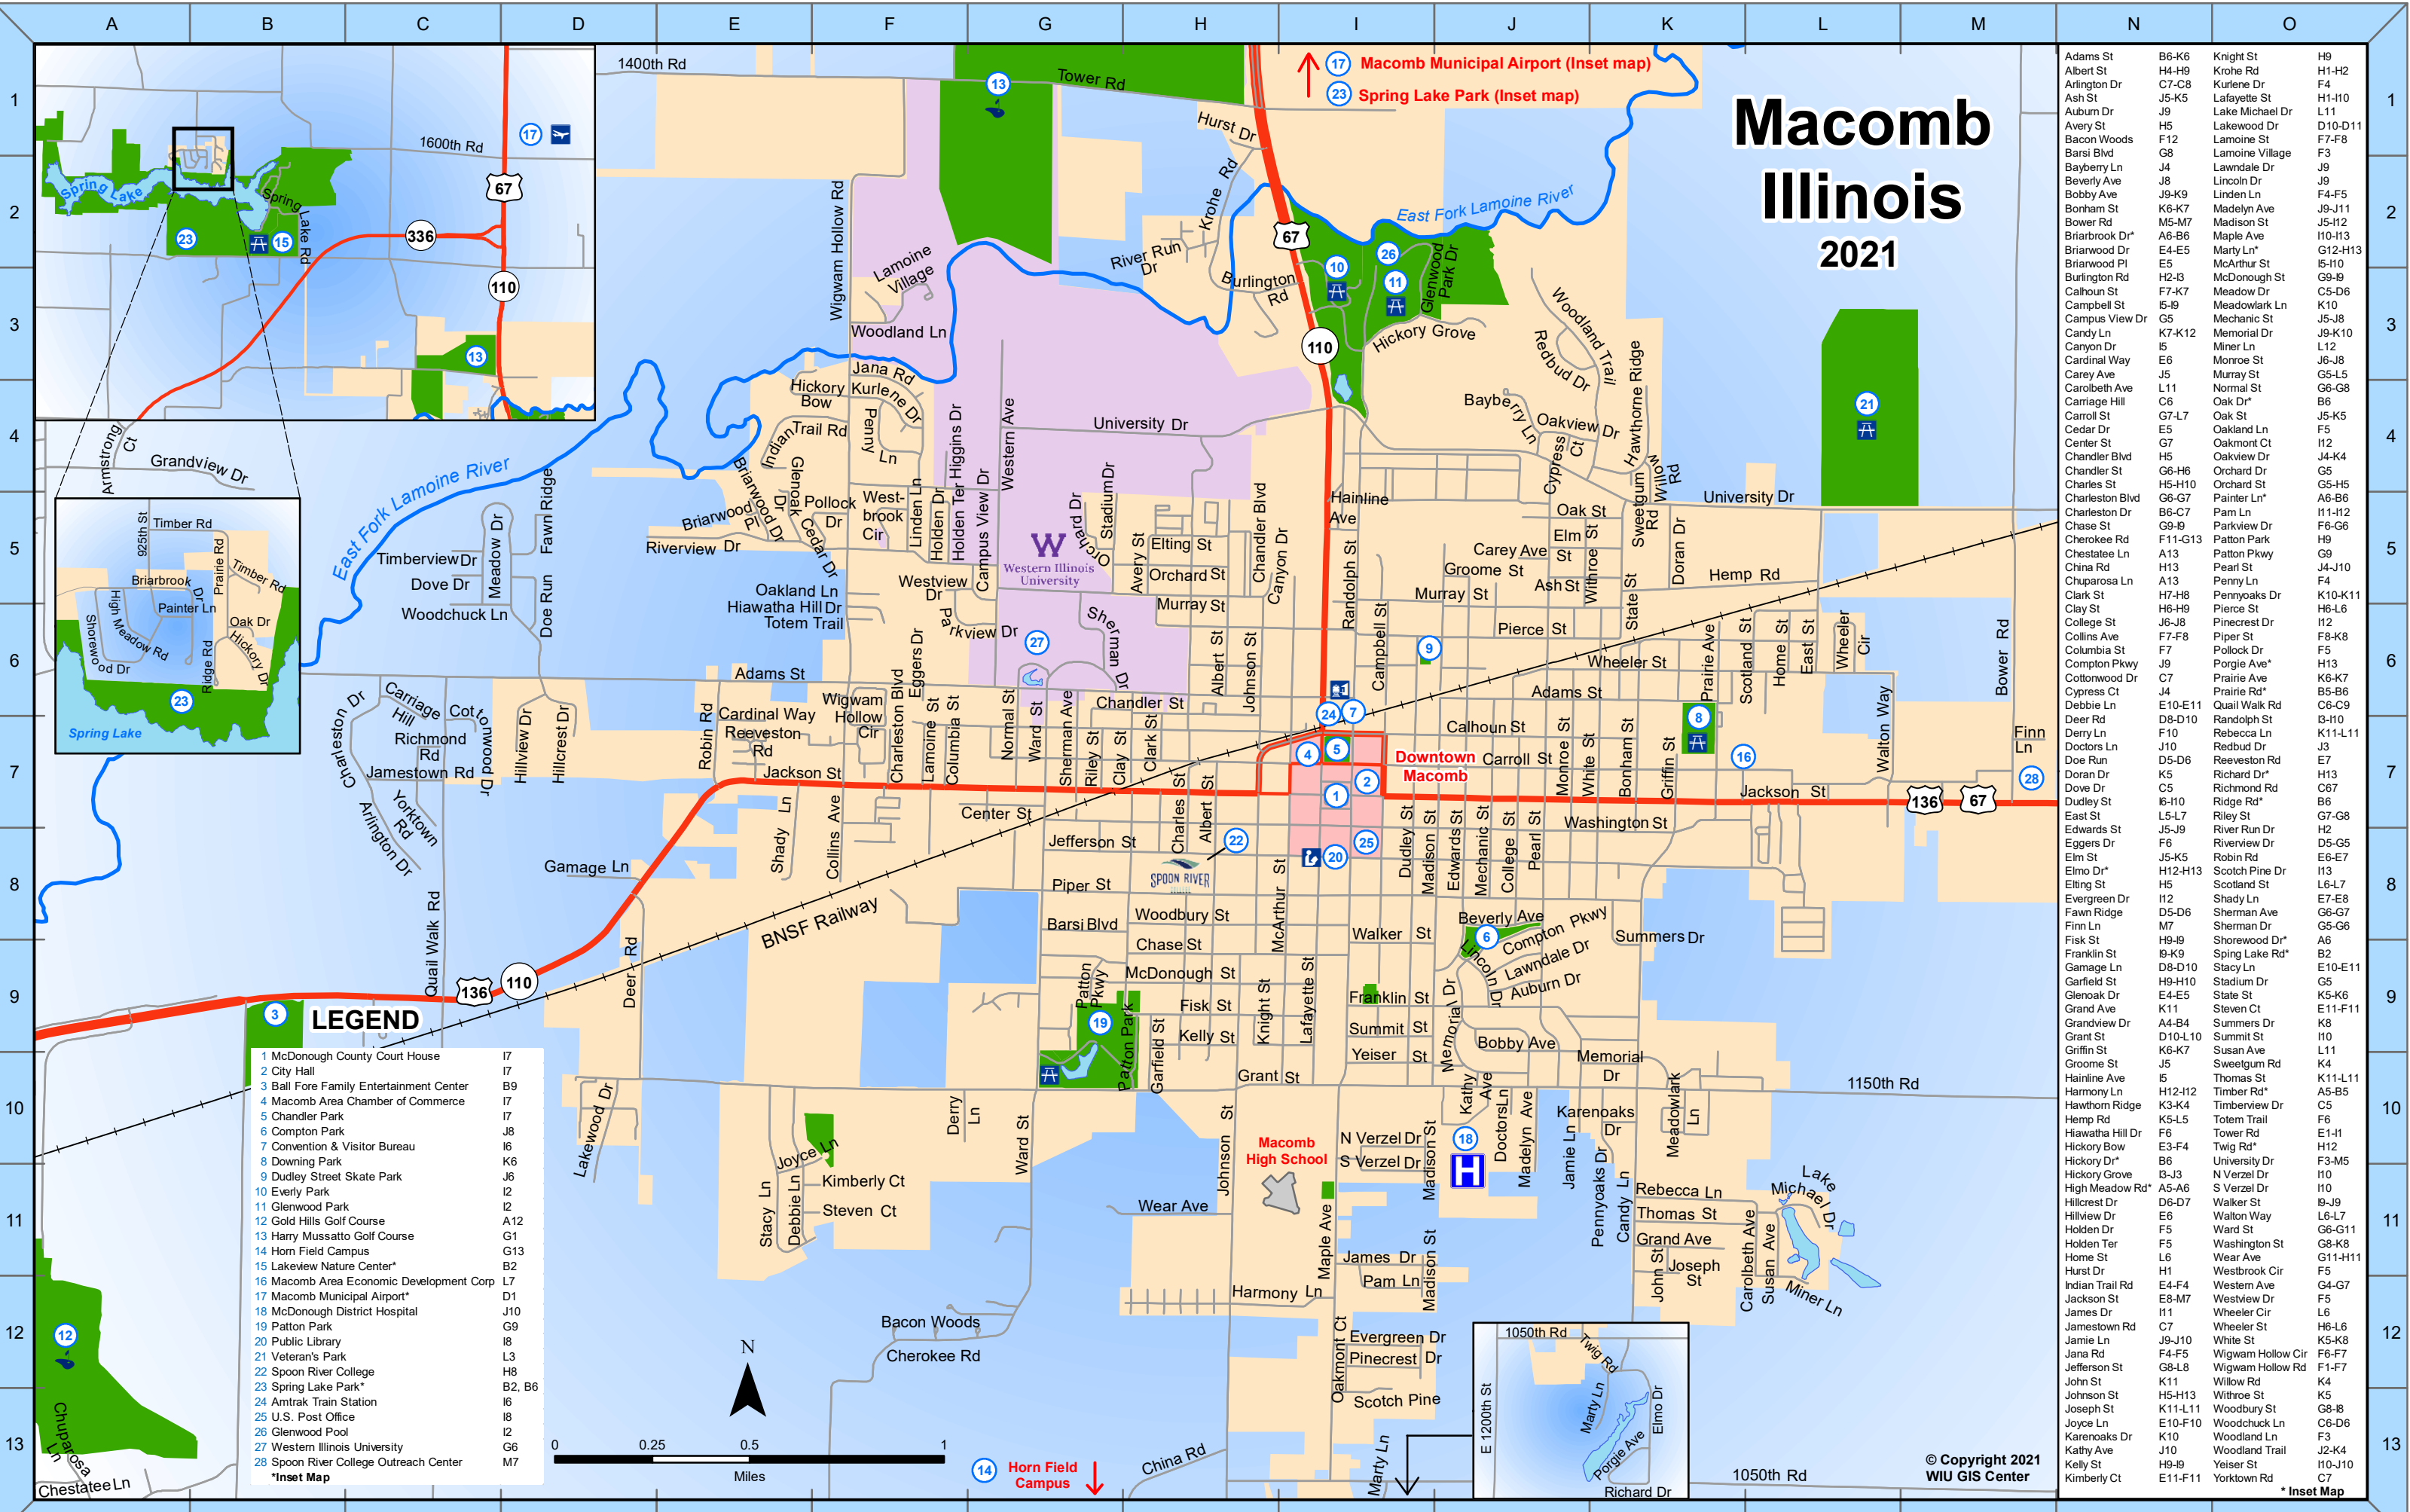

Macomb Illinois 2021

LEGEND

1 McDonough County Court House	I7
2 City Hall	I7
3 Ball Fore Family Entertainment Center	B9
4 Macomb Area Chamber of Commerce	I7
5 Chandler Park	I7
6 Compton Park	J8
7 Convention & Visitor Bureau	I6
8 Downing Park	K6
9 Dudley Street Skate Park	J6
10 Everly Park	I2
11 Glenwood Park	I2
12 Gold Hills Golf Course	A12
13 Harry Mussatto Golf Course	G1
14 Horn Field Campus	G13
15 Lakeview Nature Center*	B2
16 Macomb Area Economic Development Corp	L7
17 Macomb Municipal Airport*	D1
18 McDonough District Hospital	J10
19 Patton Park	G9
20 Public Library	I8
21 Veteran's Park	L3
22 Spoon River College	H8
23 Spring Lake Park*	B2, B6
24 Amtrak Train Station	I6
25 U.S. Post Office	I8
26 Glenwood Pool	I2
27 Western Illinois University	G6
28 Spoon River College Outreach Center	M7