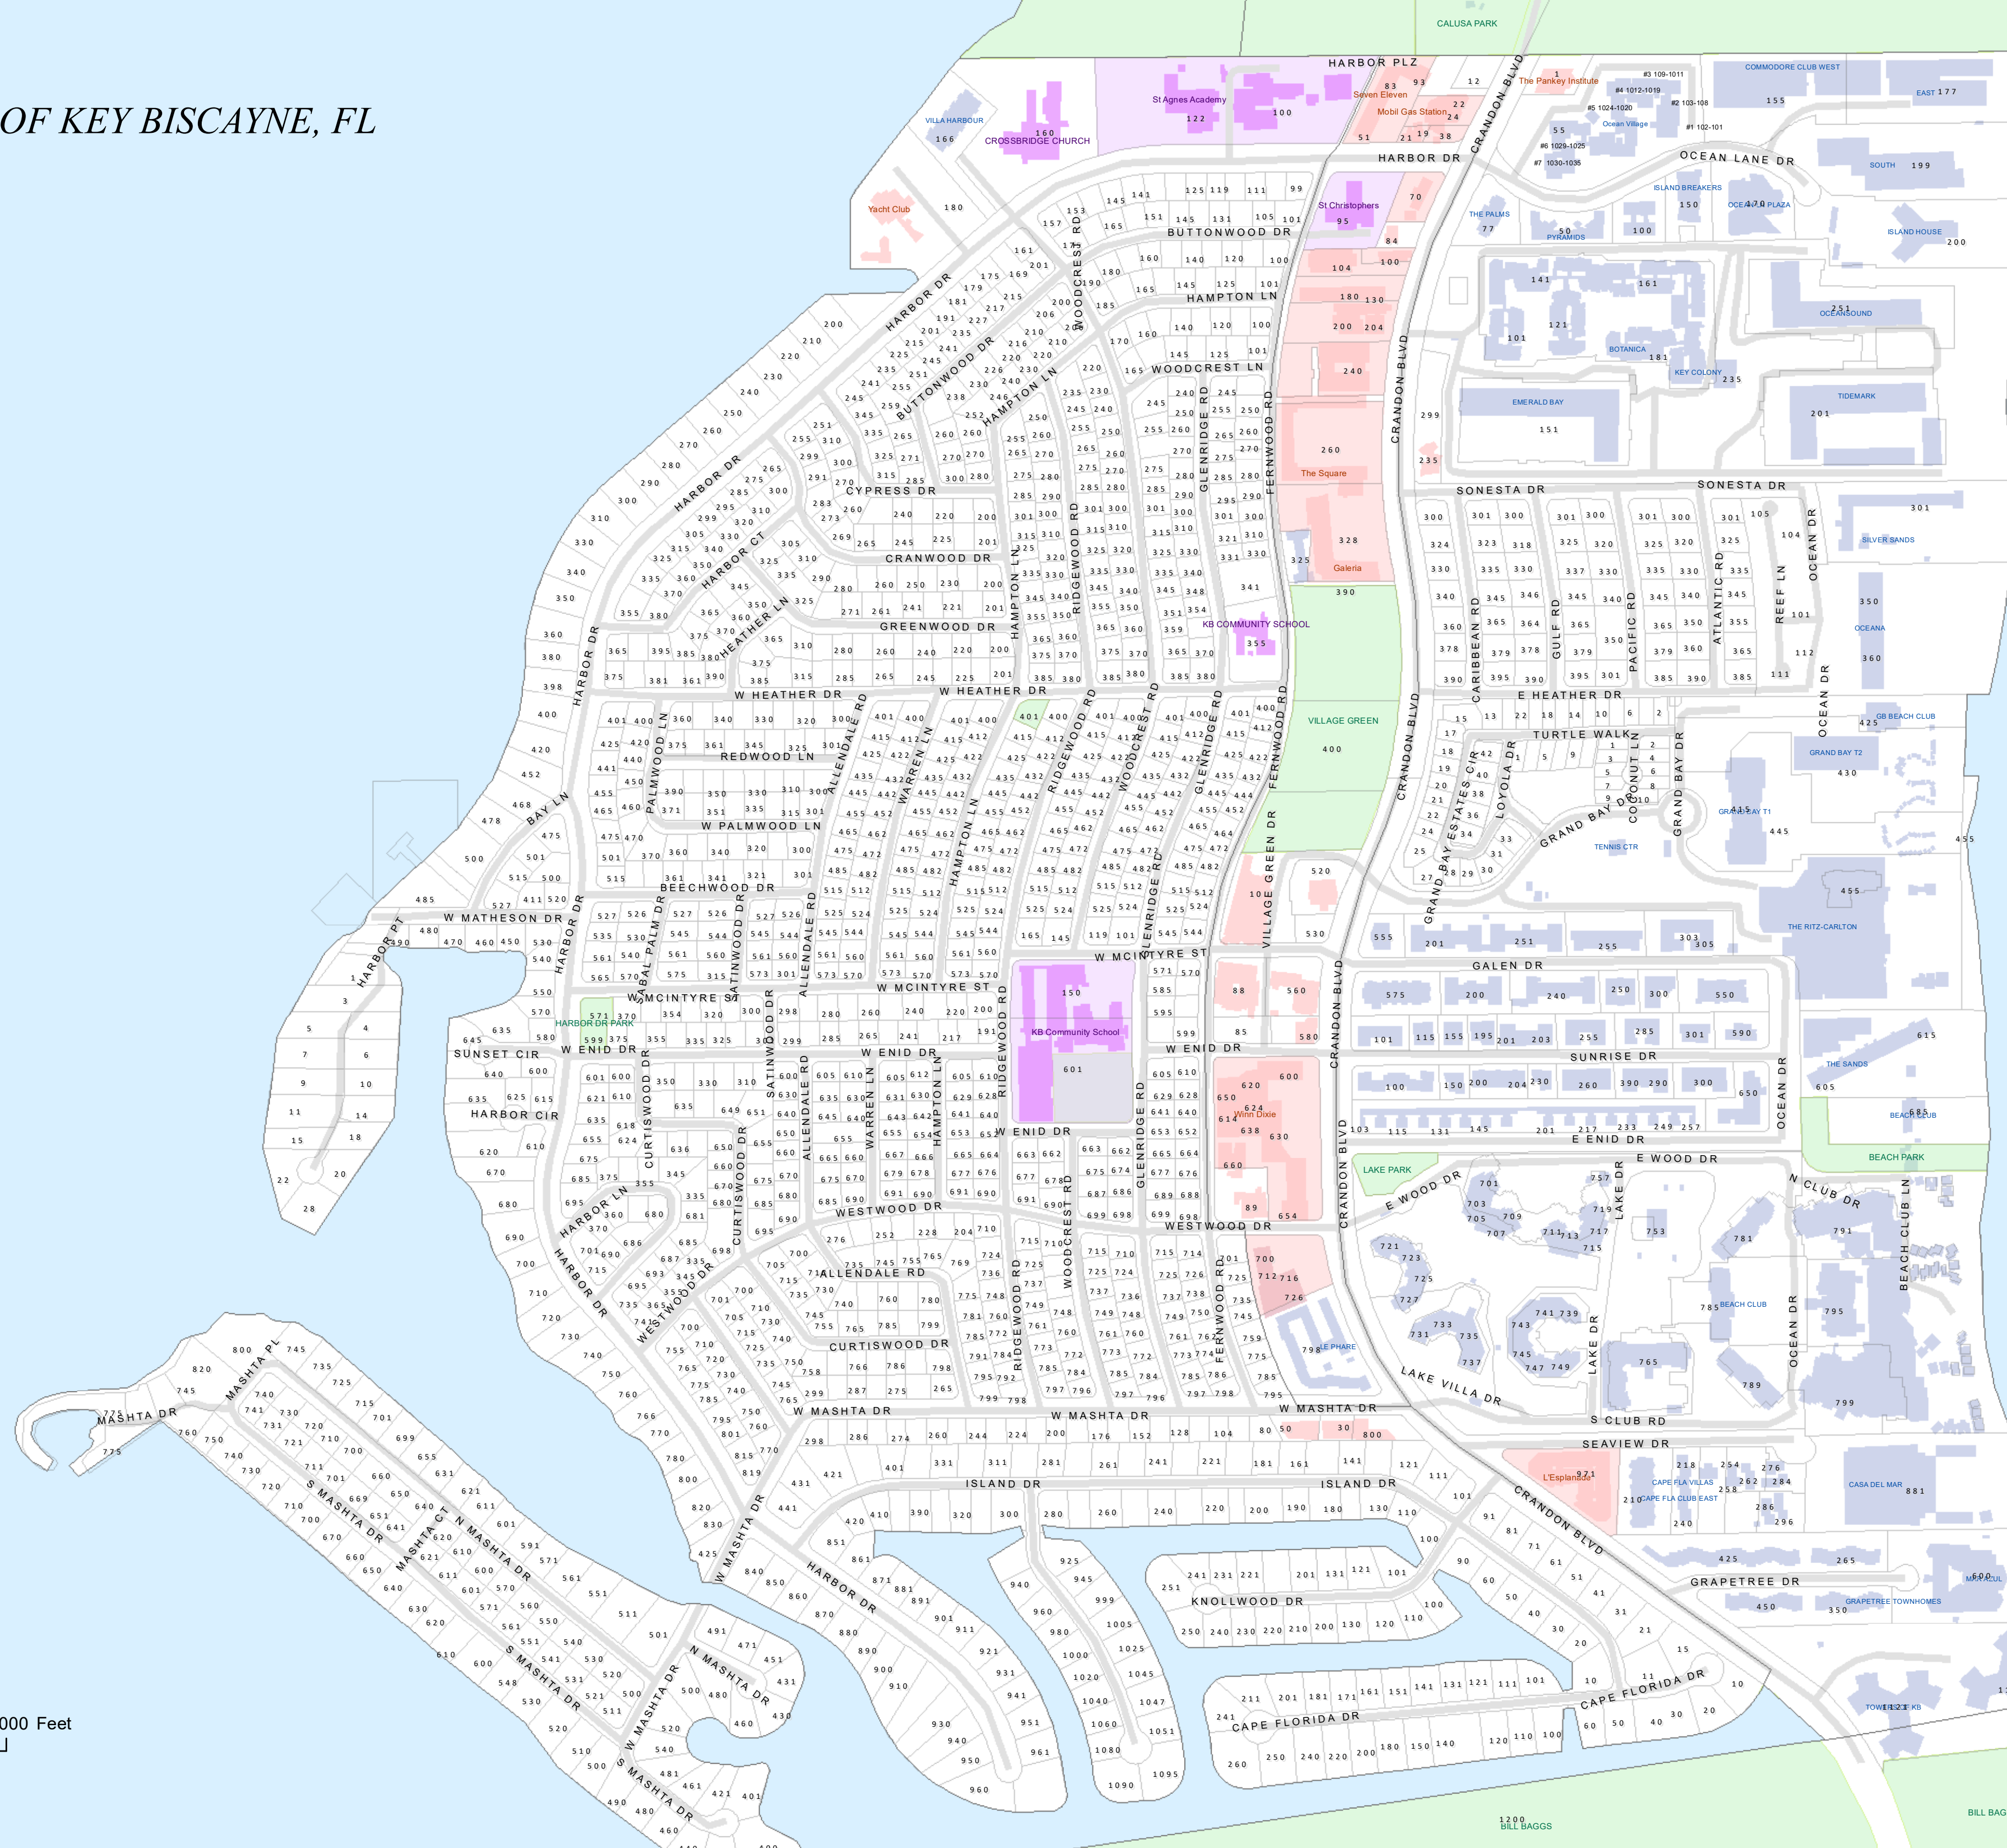

VILLAGE OF KEY BISCAYNE, FL

Revised Date: 2/23/2021
Drawn by: KK

1200
BILL BAGGS