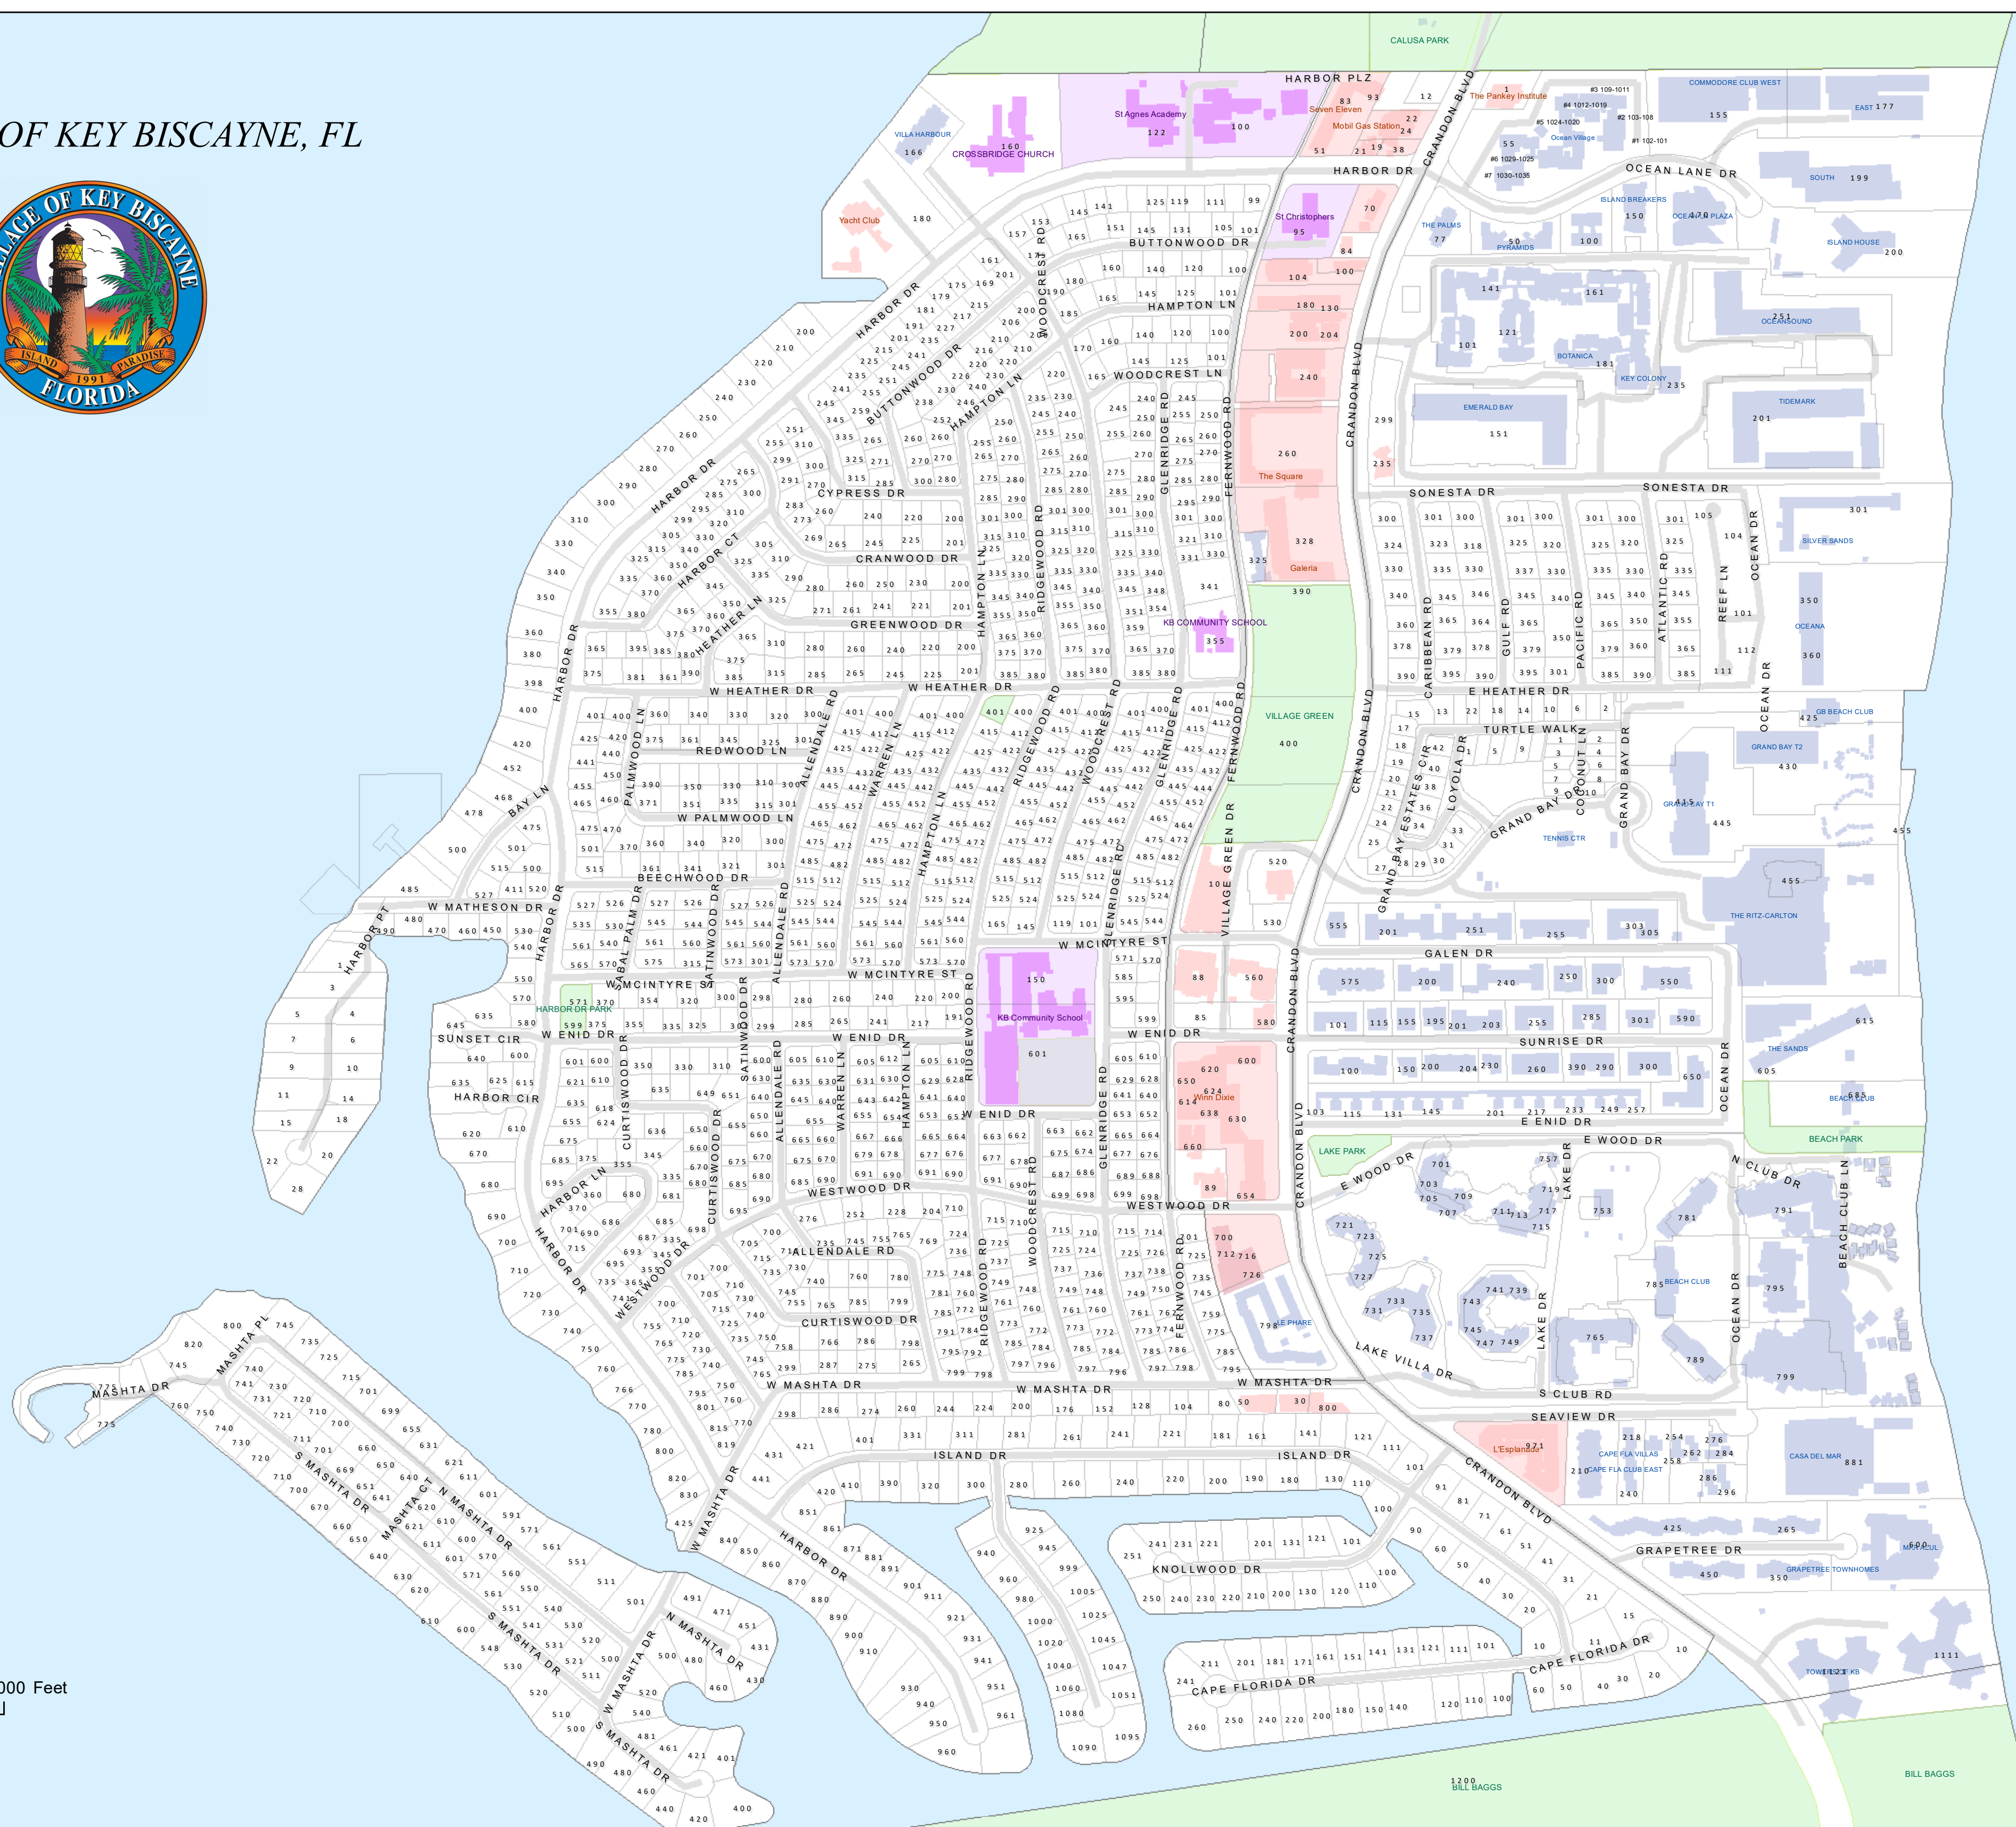

VILLAGE OF KEY BISCAYNE, FL

0 250 500 1,000 Feet

Revised Date: 2/23/2021
Drawn by: KK

1,000 BILL BAGGS BILL BAGGS