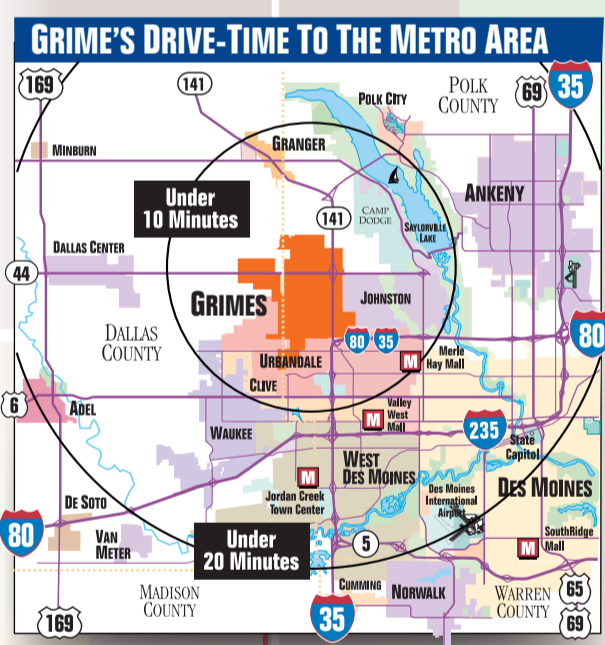

GRIMES

GRIMES ZONING DISTRICTS & TRAIL SYSTEM

- CORPORATE LIMITS
- COMMERCIAL
- INDUSTRIAL
- TRAIL SYSTEM
- FUTURE TRAIL SYSTEM

This Map was prepared for
Grimes, Iowa
 Chamber of Economic Development

Peglow MAPART
 ART & DESIGN PUBLISHING