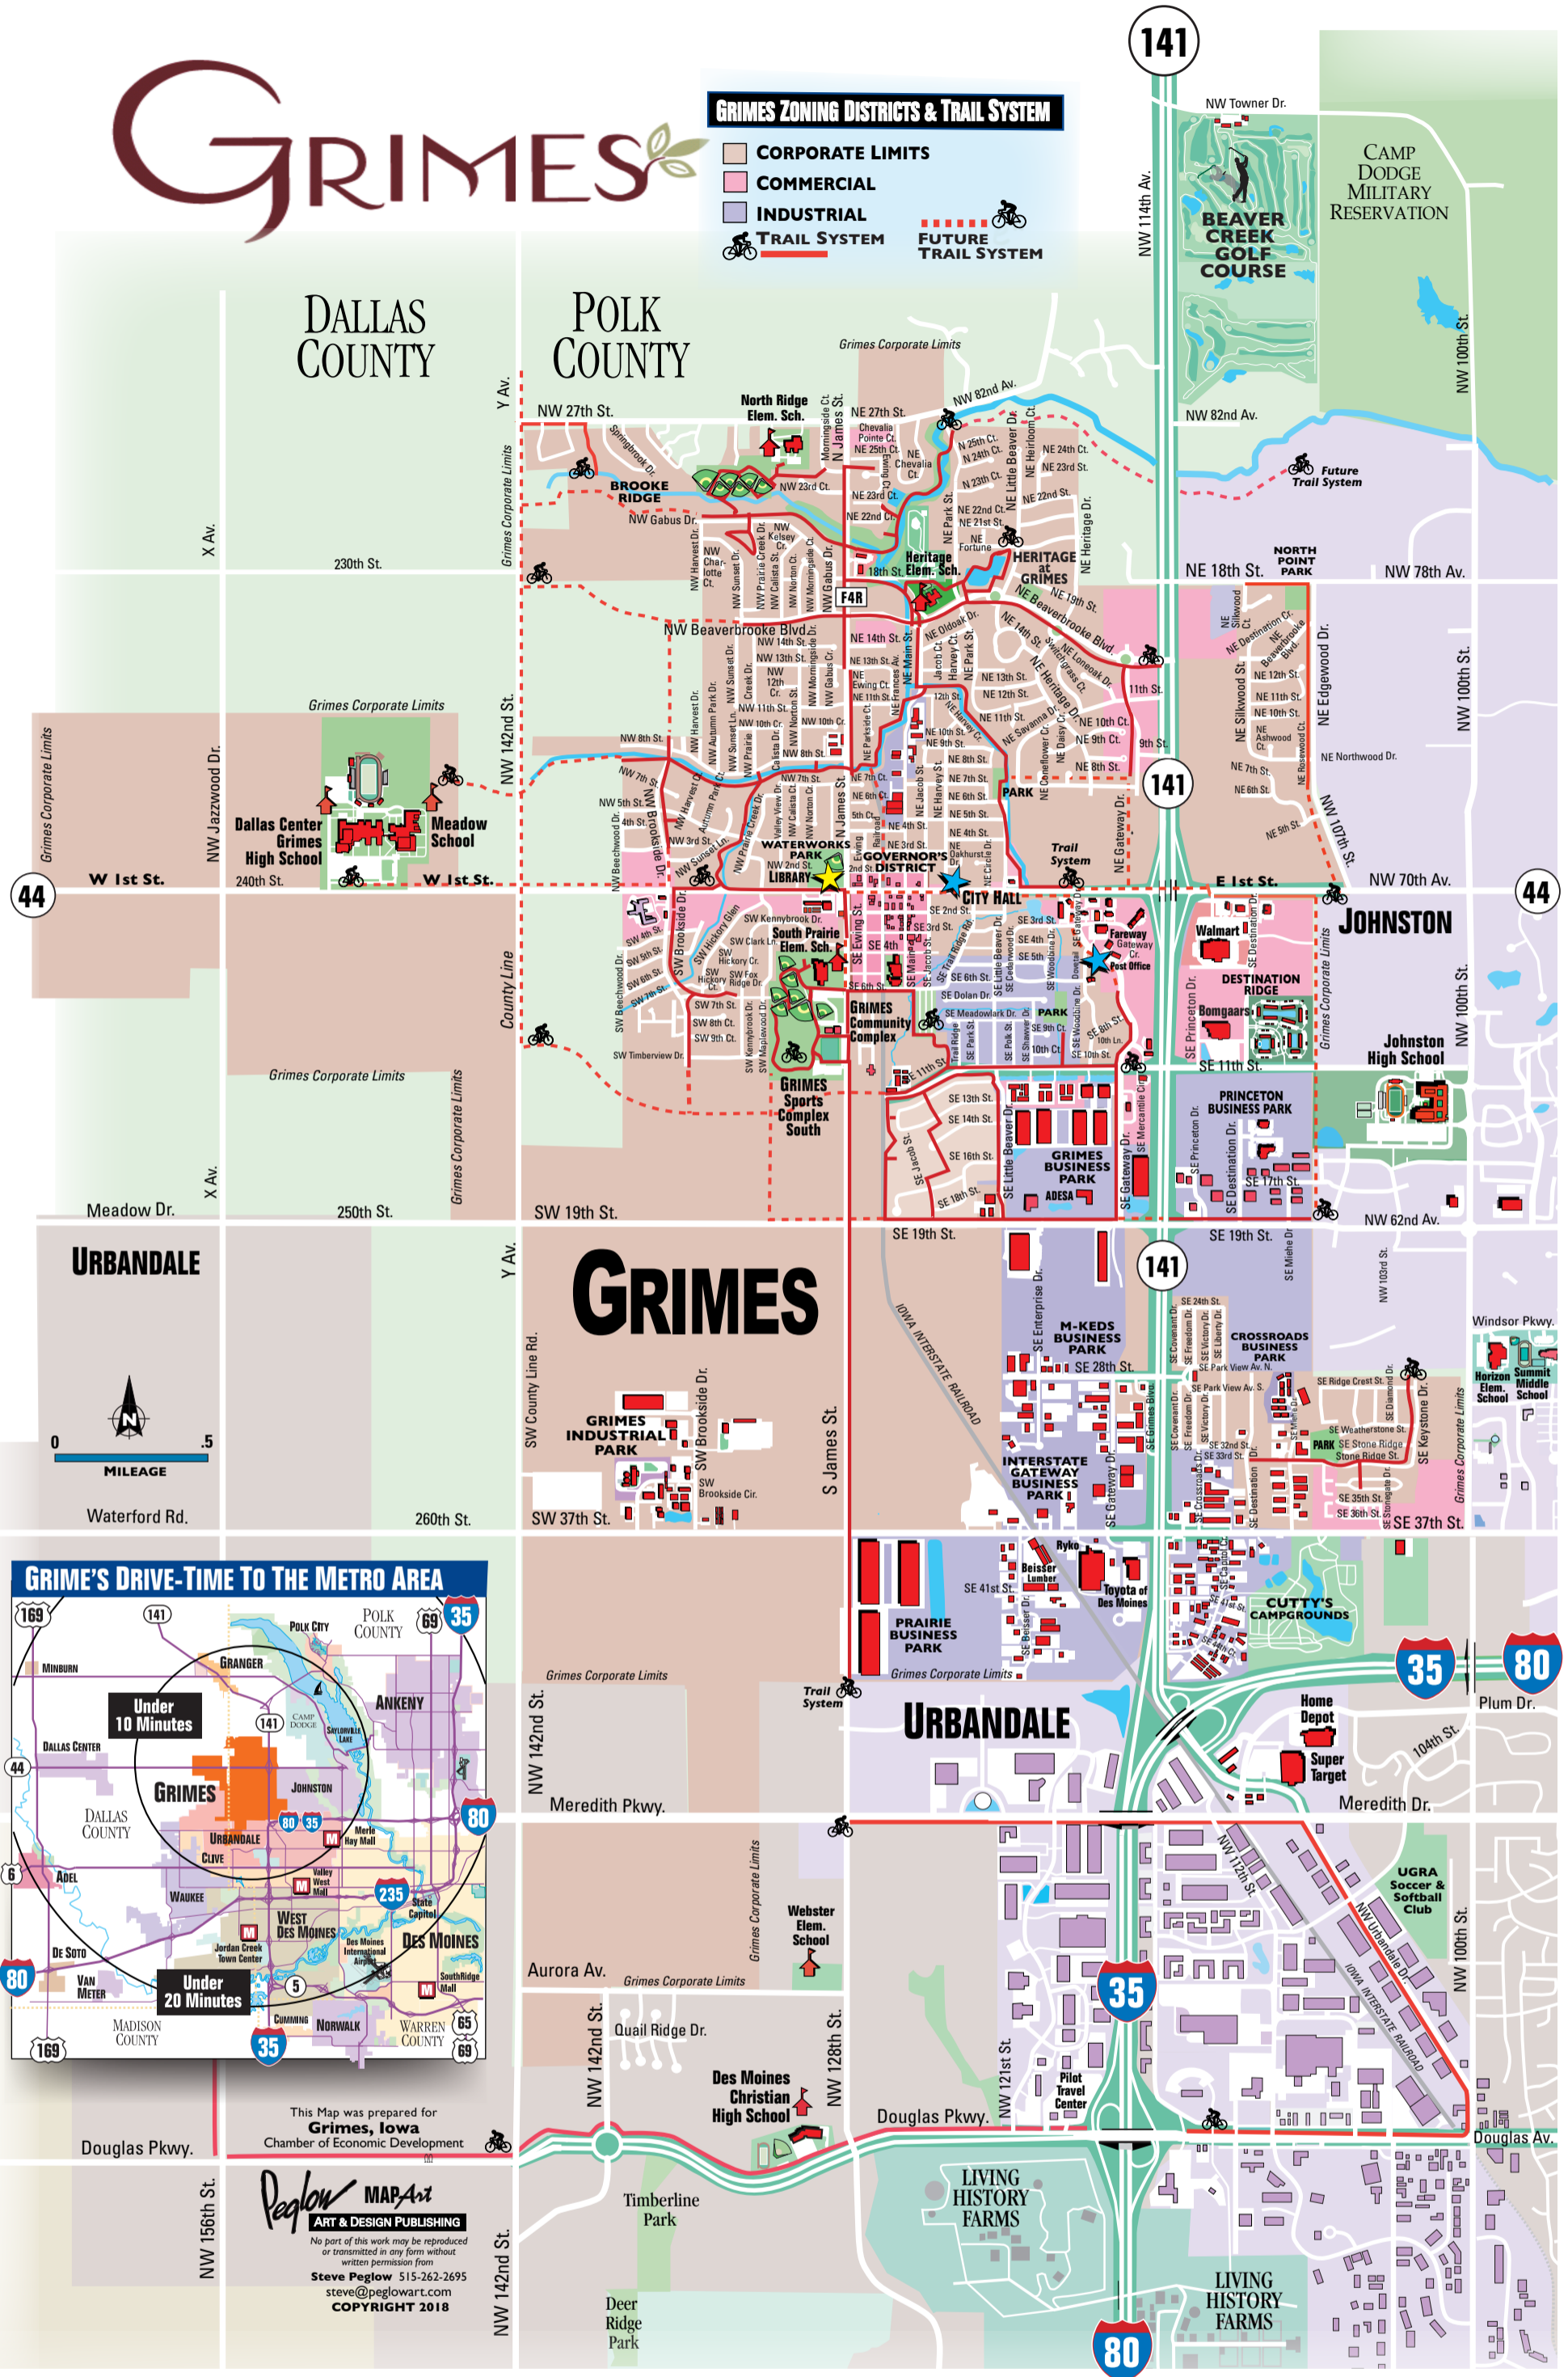

GRIMES

GRIMES ZONING DISTRICTS & TRAIL SYSTEM

- CORPORATE LIMITS
- COMMERCIAL
- INDUSTRIAL
- TRAIL SYSTEM
- FUTURE TRAIL SYSTEM

This Map was prepared for
Grimes, Iowa
 Chamber of Economic Development

Peglow MAPART
 ART & DESIGN PUBLISHING