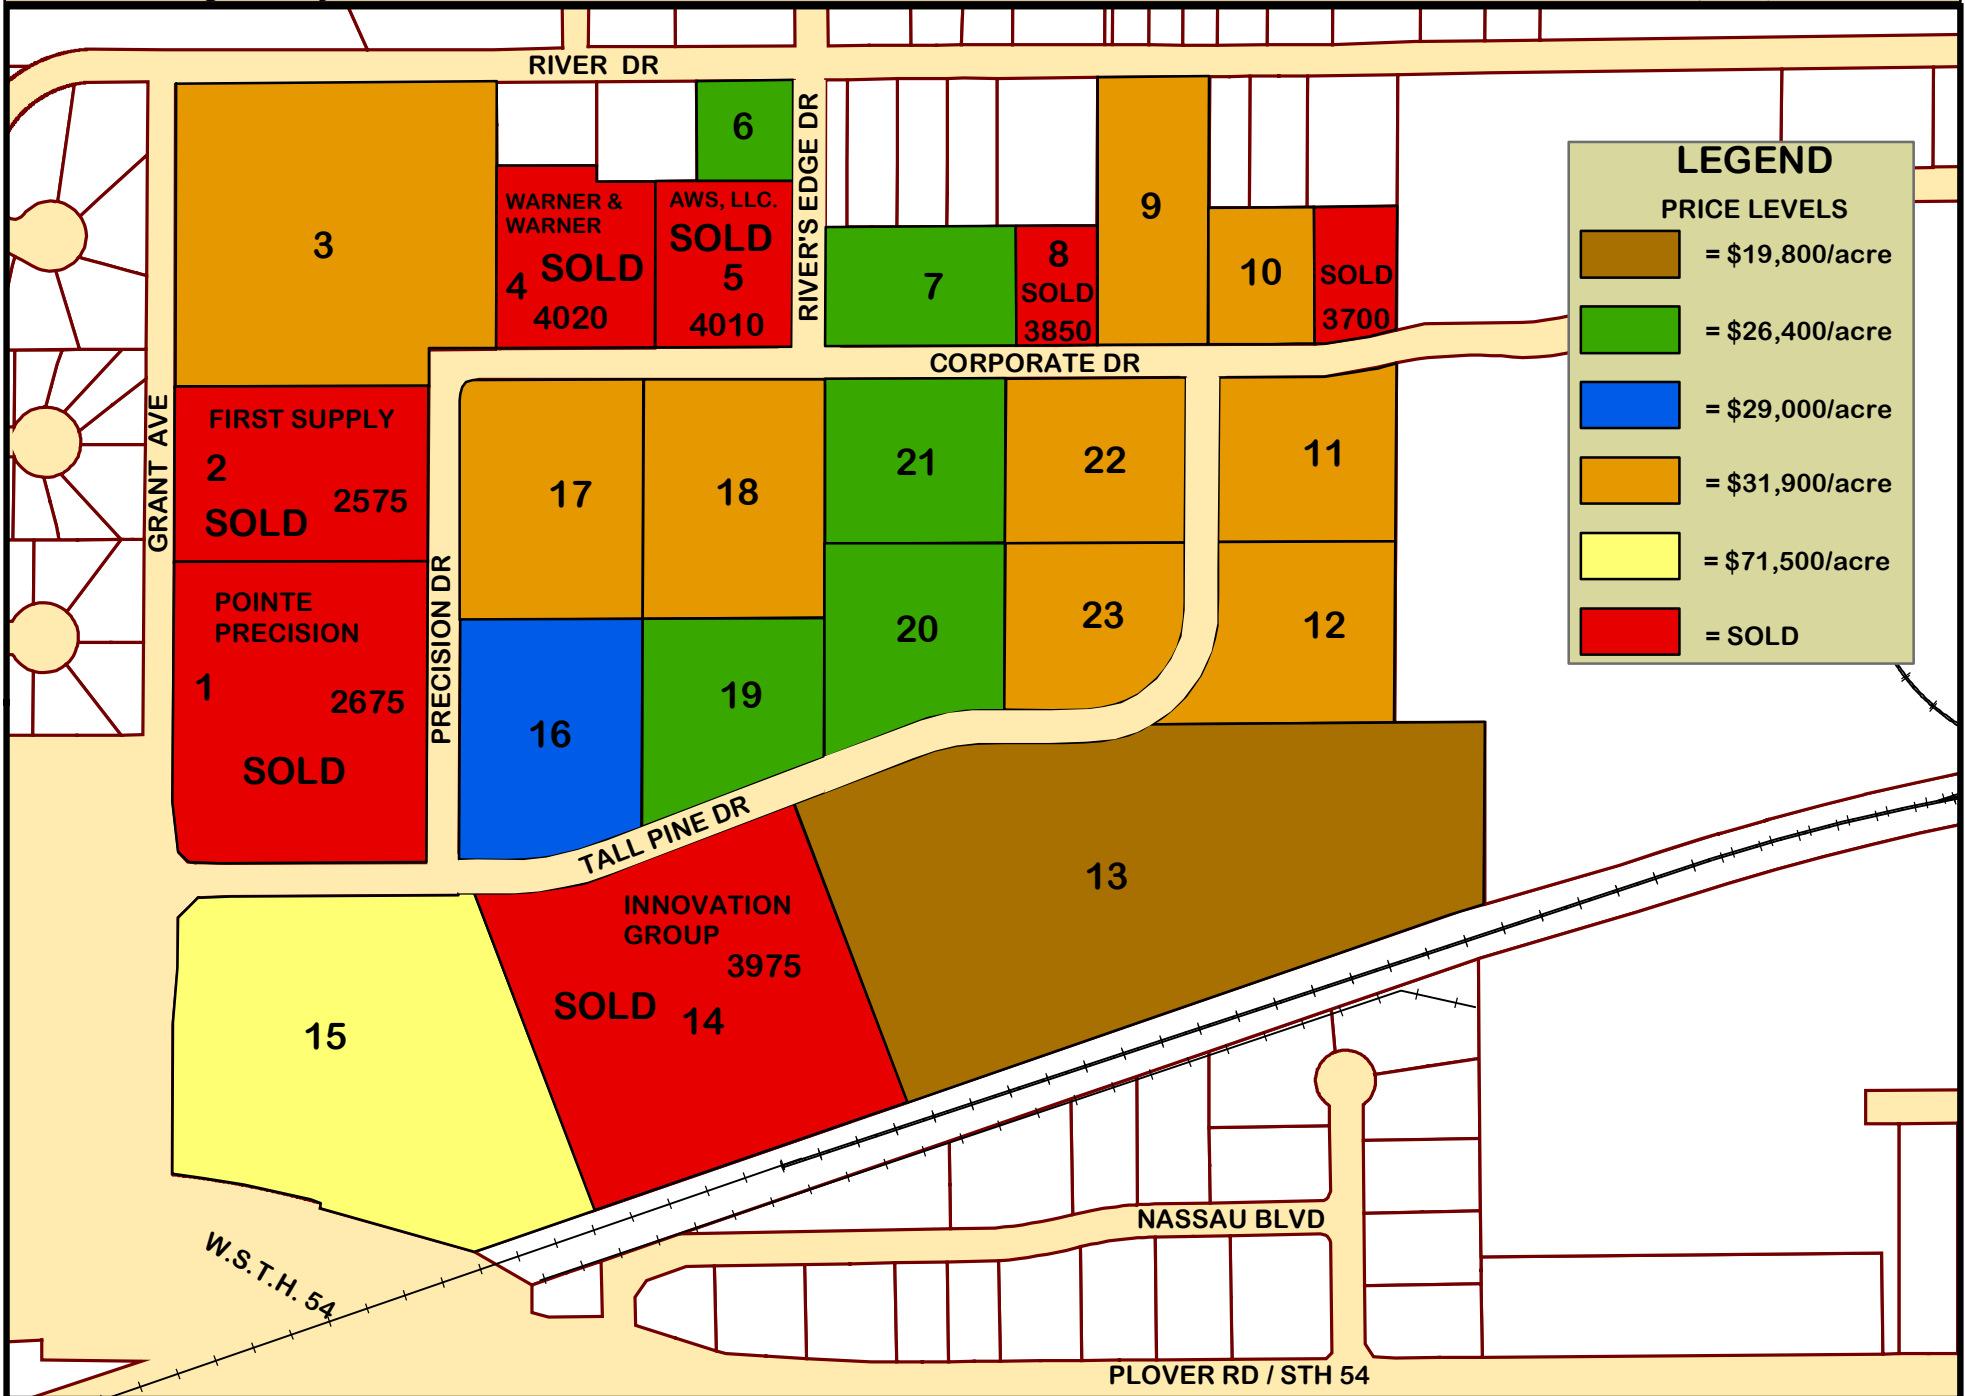

**VILLAGE OF PLOVER:
PINES CORPORATE CENTRE**
Portage County, Wisconsin

Produced by: GIS Dept.
Date: December, 2012
File: pinescorporate-acres.mxd

LEGEND

PRICE LEVELS

- = \$19,800/acre
- = \$26,400/acre
- = \$29,000/acre
- = \$31,900/acre
- = \$71,500/acre
- = SOLD