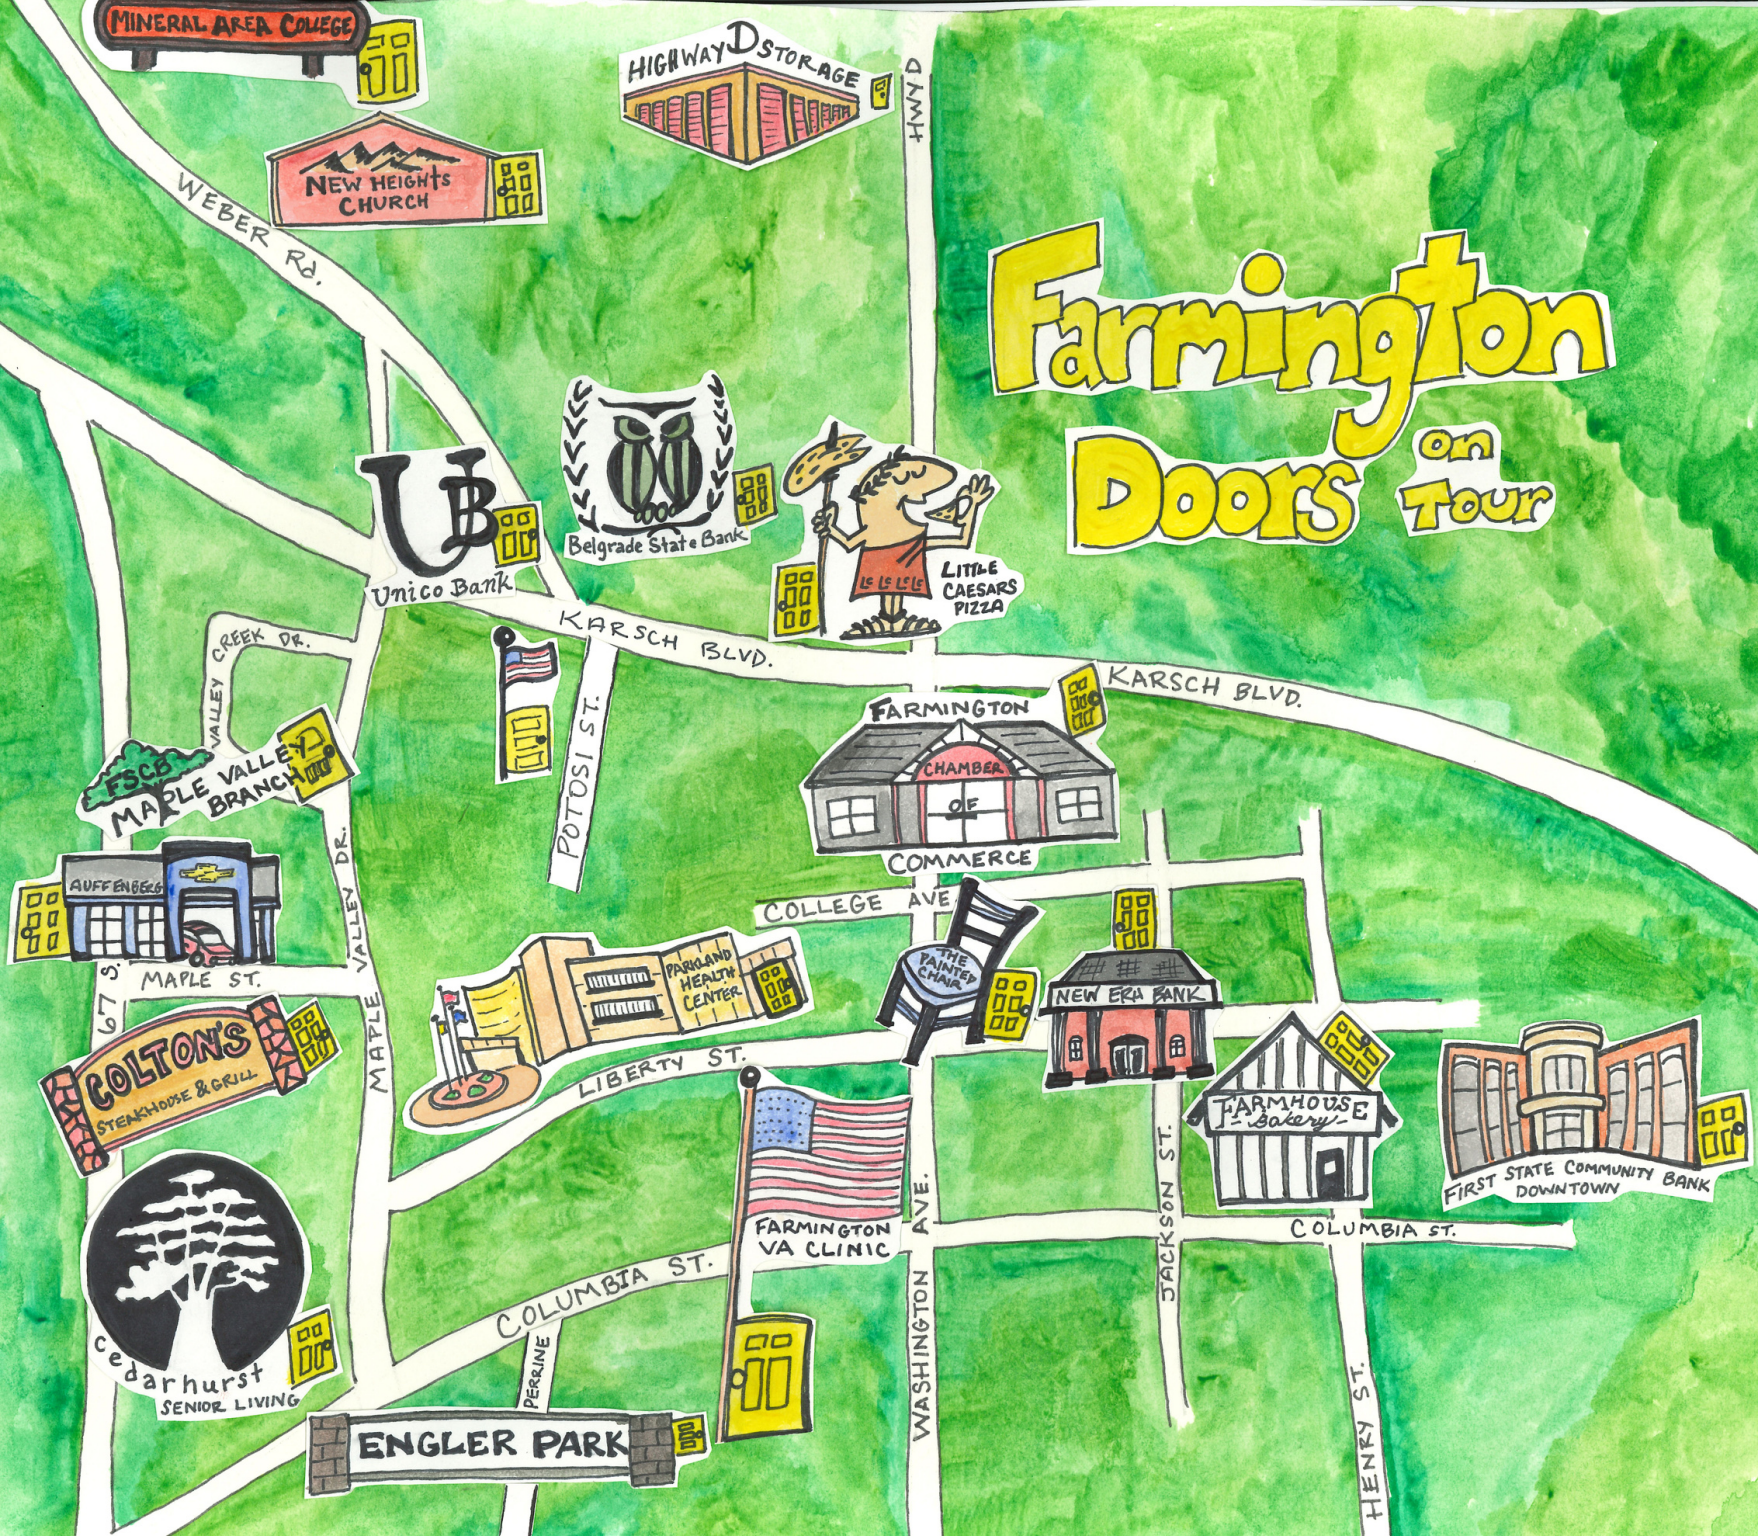

# Farmington Doors on Tour

MINERAL AREA COLLEGE

NEW HEIGHTS CHURCH

HIGHWAY D STORAGE

WEBER RD.

Unico Bank

Belgrade State Bank

LITTLE CAESARS PIZZA

HWY D

CREEK DR.

KARSCH BLVD.

KARSCH BLVD.

FSCB MAPLE VALLEY BRANCH

FARMINGTON CHAMBER OF COMMERCE

AUFFENBERG

MAPLE ST.

FIRST STATE COMMUNITY BANK DOWNTOWN

cedarhurst SENIOR LIVING

COLUMBIA ST.

FARMINGTON VA CLINIC

COLUMBIA ST.

ENGLER PARK

WASHINGTON AVE.

JACKSON ST.

HENRY ST.