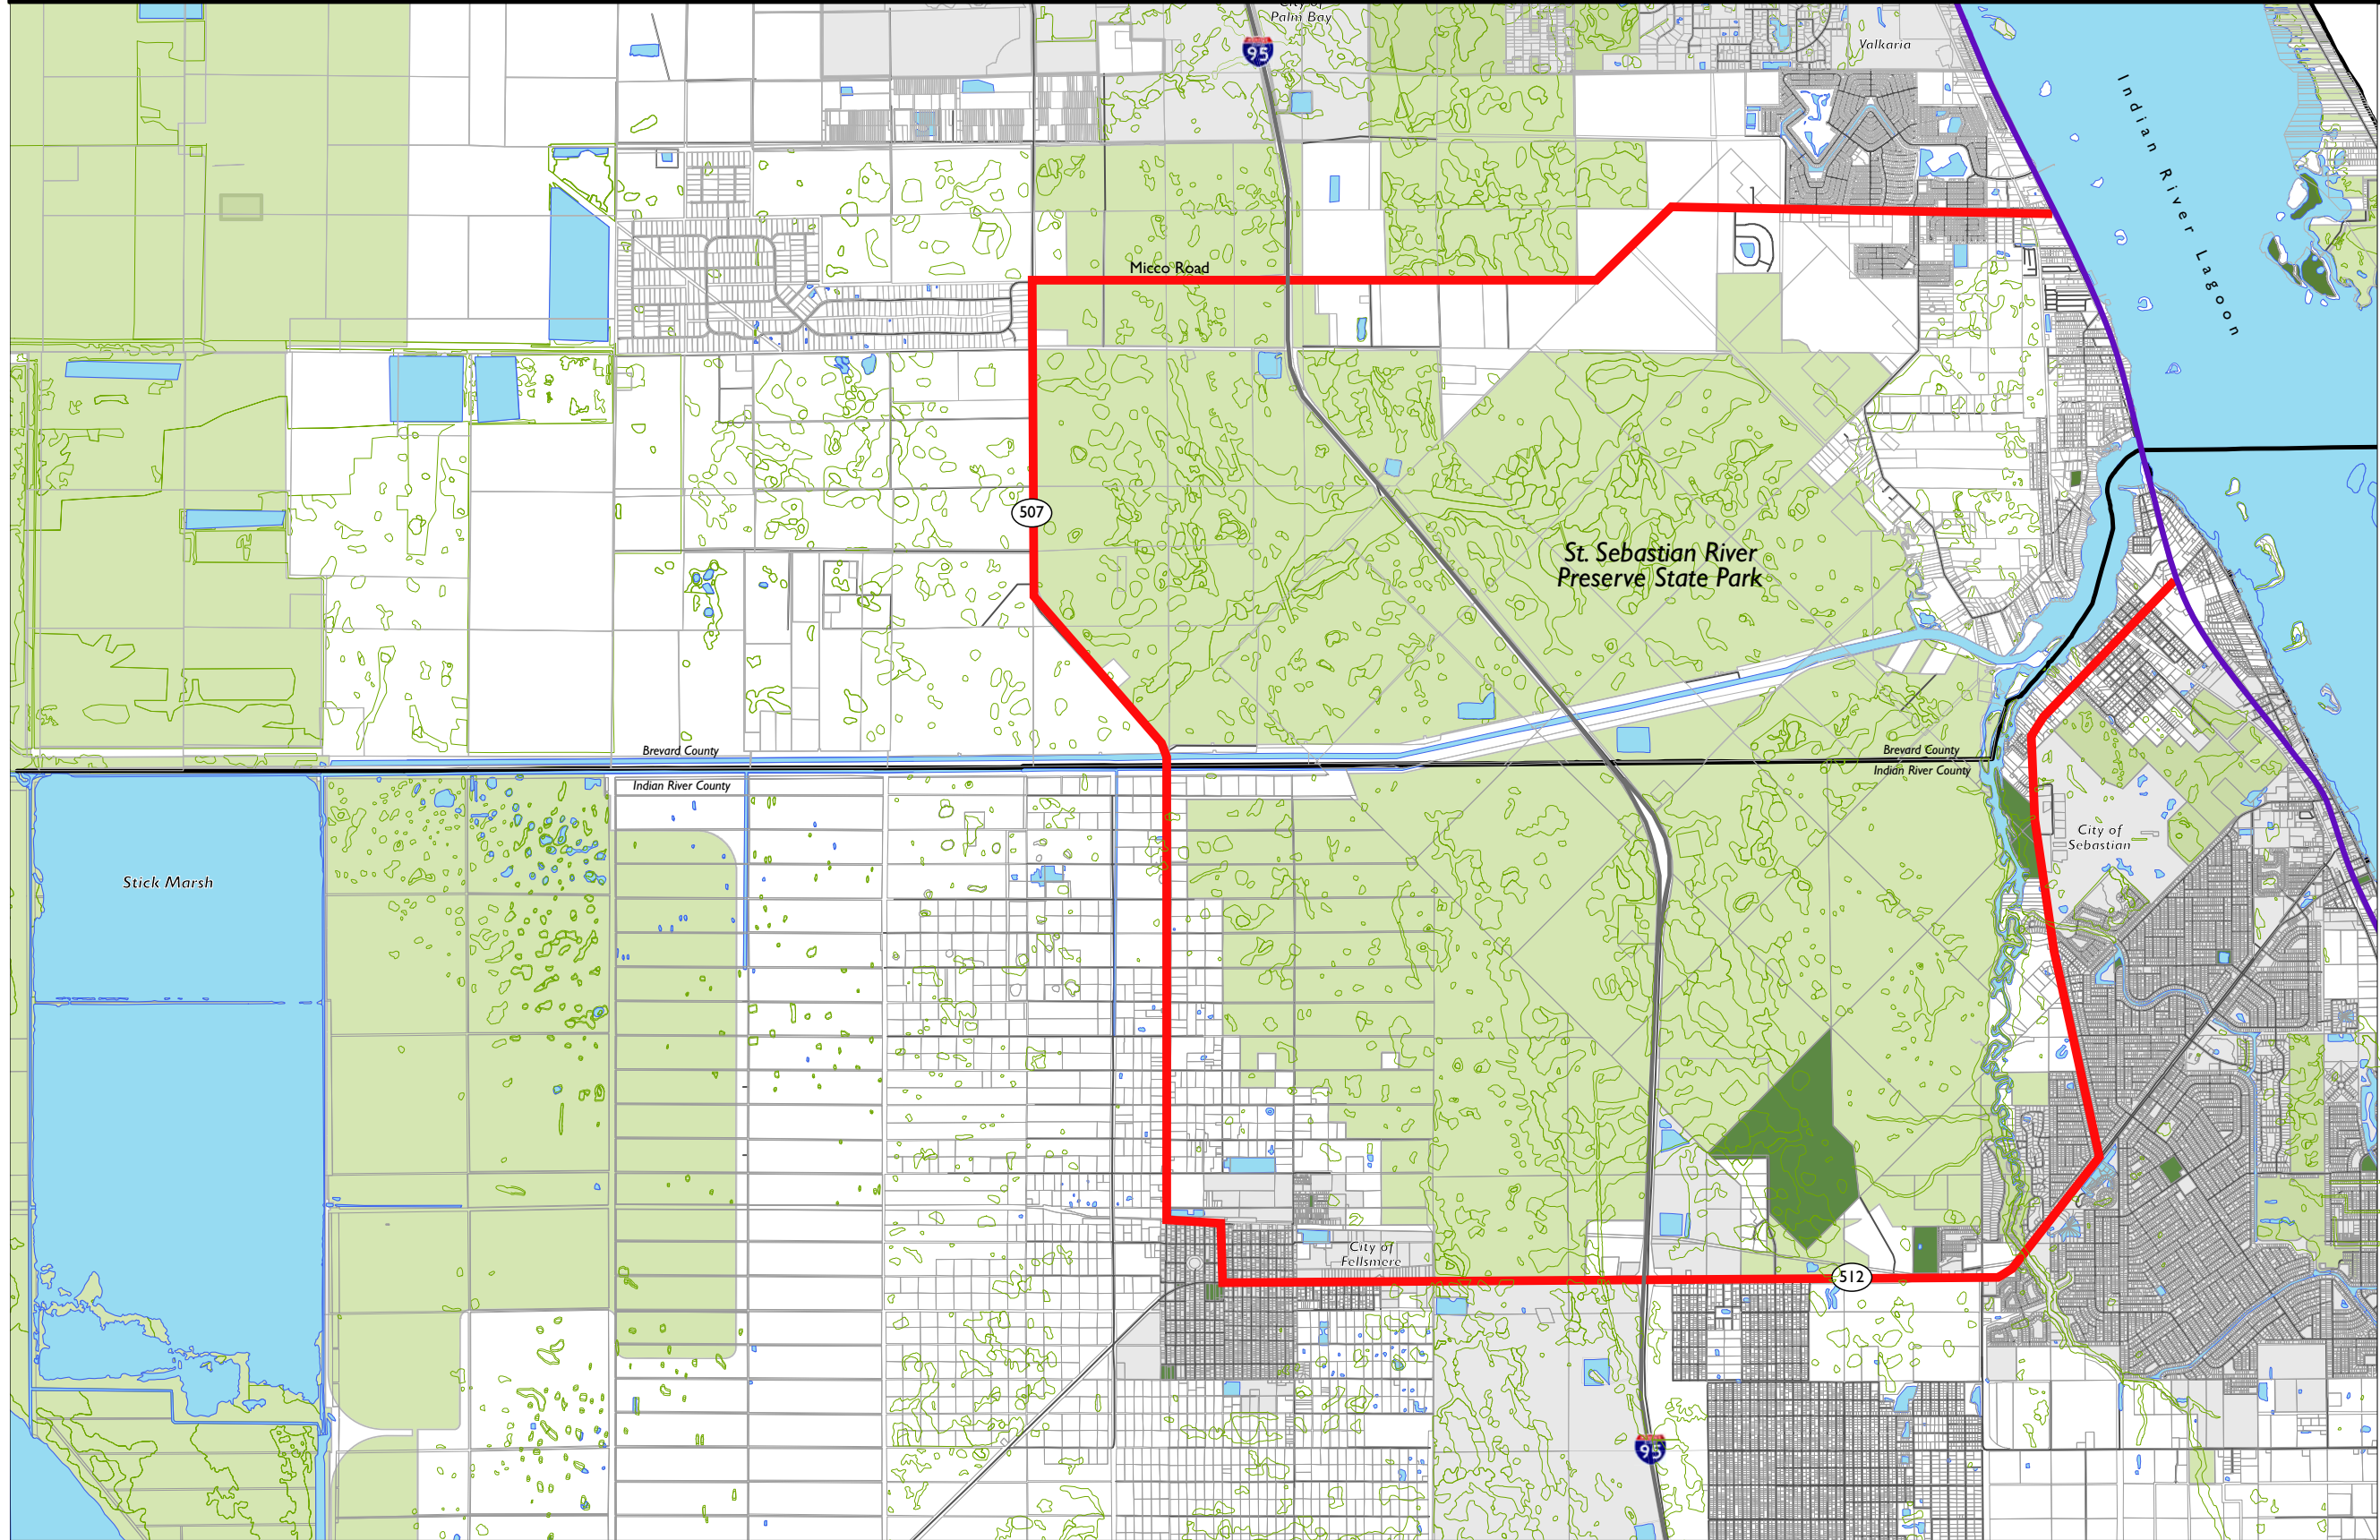

INDIAN RIVER LAGOON SCENIC BYWAY EXTENSION

LEGEND

- Proposed Extension
- Existing Indian River Lagoon Scenic Byway
- County Boundary
- Road
- Parcel
- Public Land
- Park
- Incorporated Area
- Water
- Wetland

Data Sources:
 Florida Geographic Data Library (FGDL) 2006 - 2008
 Indian River County - February 2007
 SJRWMD Landcover - 2004
 Brevard County