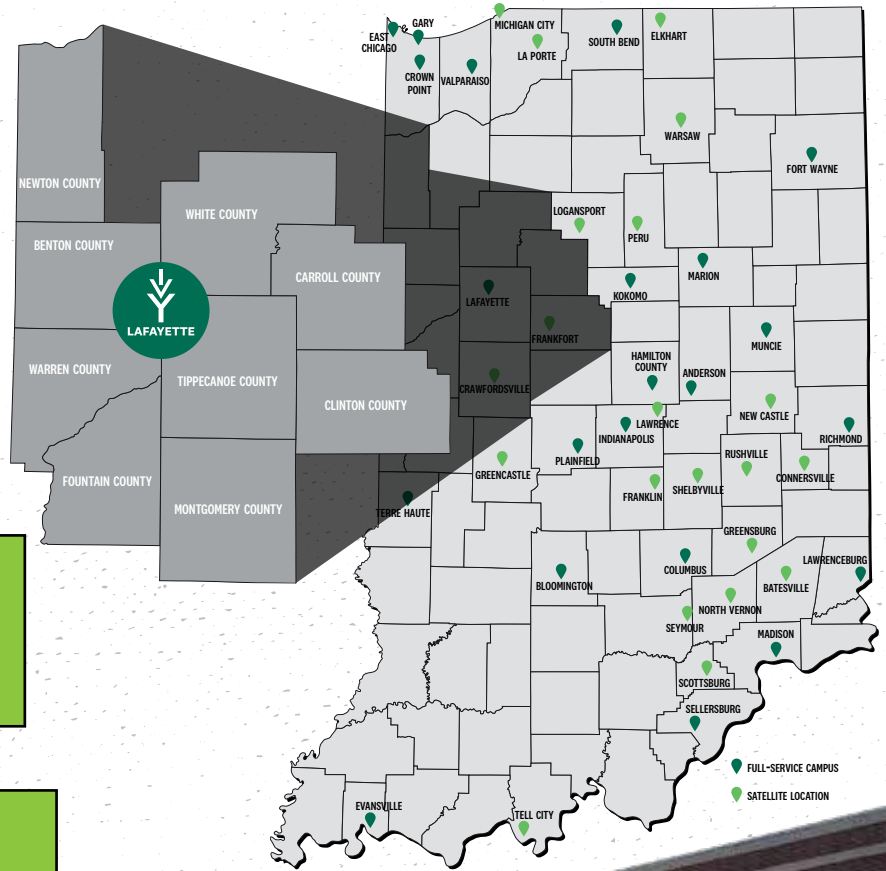

ST. JAMES LUTHERAN SCHOOL
765.742.6464
K-8th Grade
mysjls.org

Greater Lafayette, Indiana

IVY TECH COMMUNITY COLLEGE

STATEWIDE COMMUNITY COLLEGE'S THIRD-LARGEST CAMPUS IS IN LAFAYETTE

- > Up to 10,000 students upskilled
- > Industry recognized credentials
- > Turnkey team of experts
- > Stackable credentials and custom training options

800+
Graduates Annually
 Lafayette Campus

1,600
Graduates Annually
 Lafayette Campus + other regional locations

ONE OUT OF EVERY 92 JOBS
 in Greater Lafayette is supported by the activities of **Ivy Tech Lafayette and its students.**