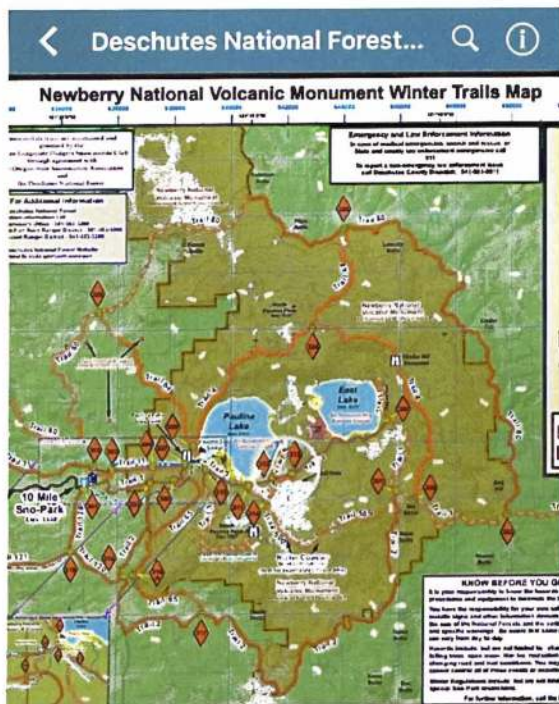

Lodgepole Dodgers Snowmobile Club

How to find & download an Avenza Map for Paulina Lake

1. Download the Avenza App onto your smart phone from your app store.
2. On the bottom of your screen you will see "My Maps" "Layers" "Store" and "Settings". Click on the "Store" button (you will see a shopping basket icon)
3. You will now see maps available in your location. In the search bar above type in OREGON. Then click on "Oregon, USA".
4. Under "Oregon, USA" you will see "Keywords". Type "Newberry Caldera Winter" in that box. Click on "Free" and then "Download".
5. Your map will now be in "My Maps". You will now have a "FREE" GPS map on your smart phone. This will work with or without cell service.
6. Be sure to always carry an extra phone battery with you on the trail.

avenza maps

Cancel

Avenza Maps

Digital map viewer & map st...

OPEN

★★★★★ 271K