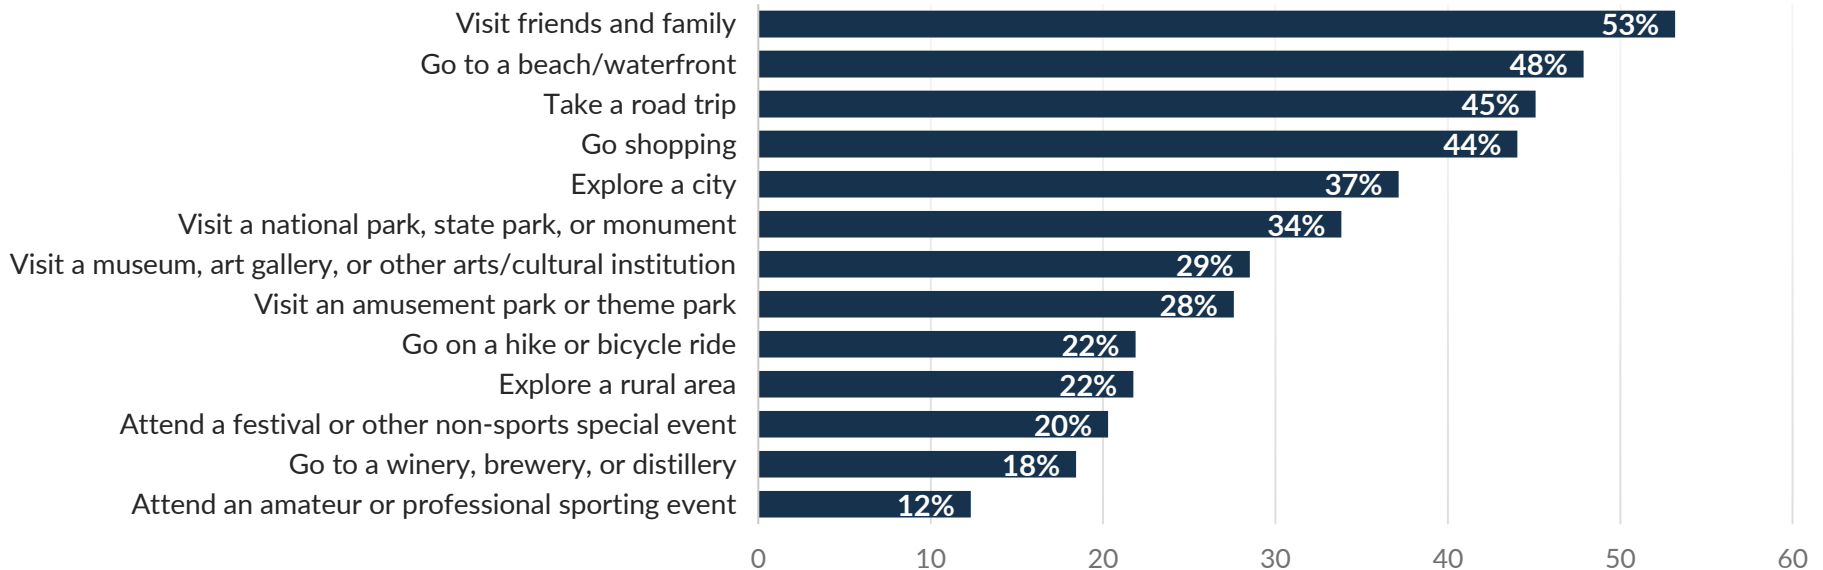

miles
PARTNERSHIP

Longwoods
INTERNATIONAL

IMPACT ON TRAVEL PLANS

Travelers with Travel Plans in the Next Six Months Comparison

IMPACT ON TRAVEL PLANS

Activities Travelers Plan to Do on Next Leisure Trip

IMPACT ON TRAVEL PLANS

Miles Partnership COVID-19 Communication Center
covid19.milespartnership.com

A serene sunset scene over a body of water. The sun is low on the horizon, creating a bright orange and yellow glow that reflects on the water's surface. A dark silhouette of a tree is visible on the left side of the frame. In the foreground, the blurred hull of a boat is visible, suggesting the viewer is on the water. The overall mood is peaceful and grateful.