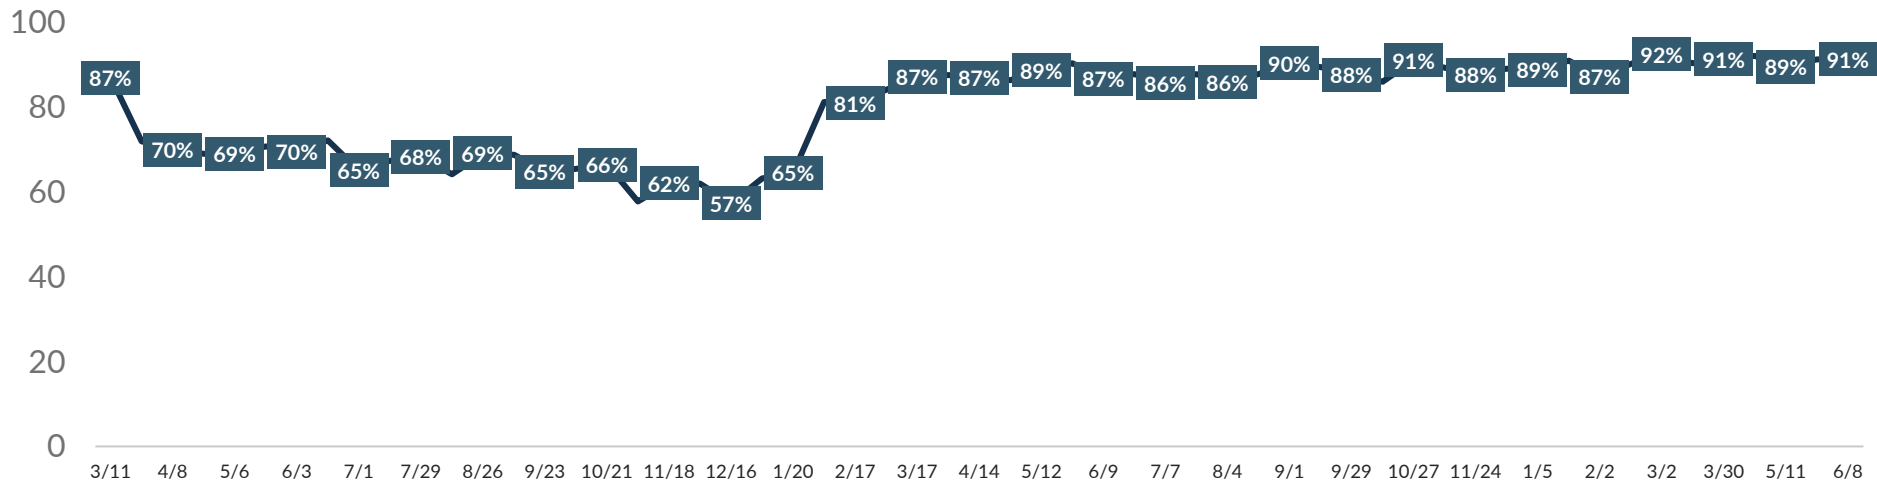

IMPACT ON TRAVEL PLANS

Travelers with Travel Plans in the Next Six Months Comparison