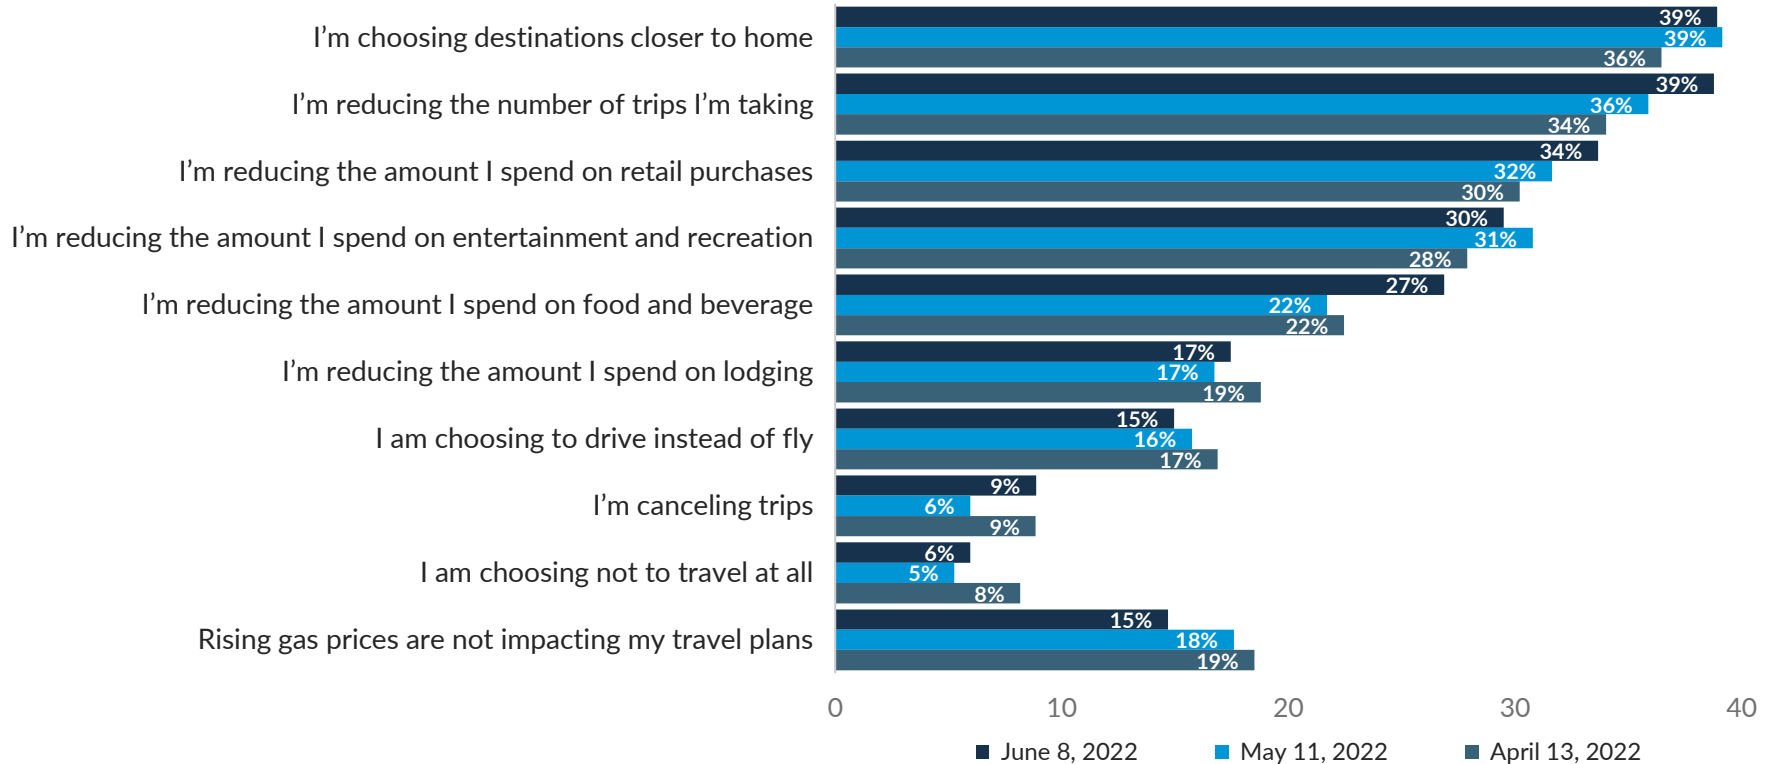

IMPACT ON TRAVEL PLANS

Impact of Rising Gas Prices on Travel Plans