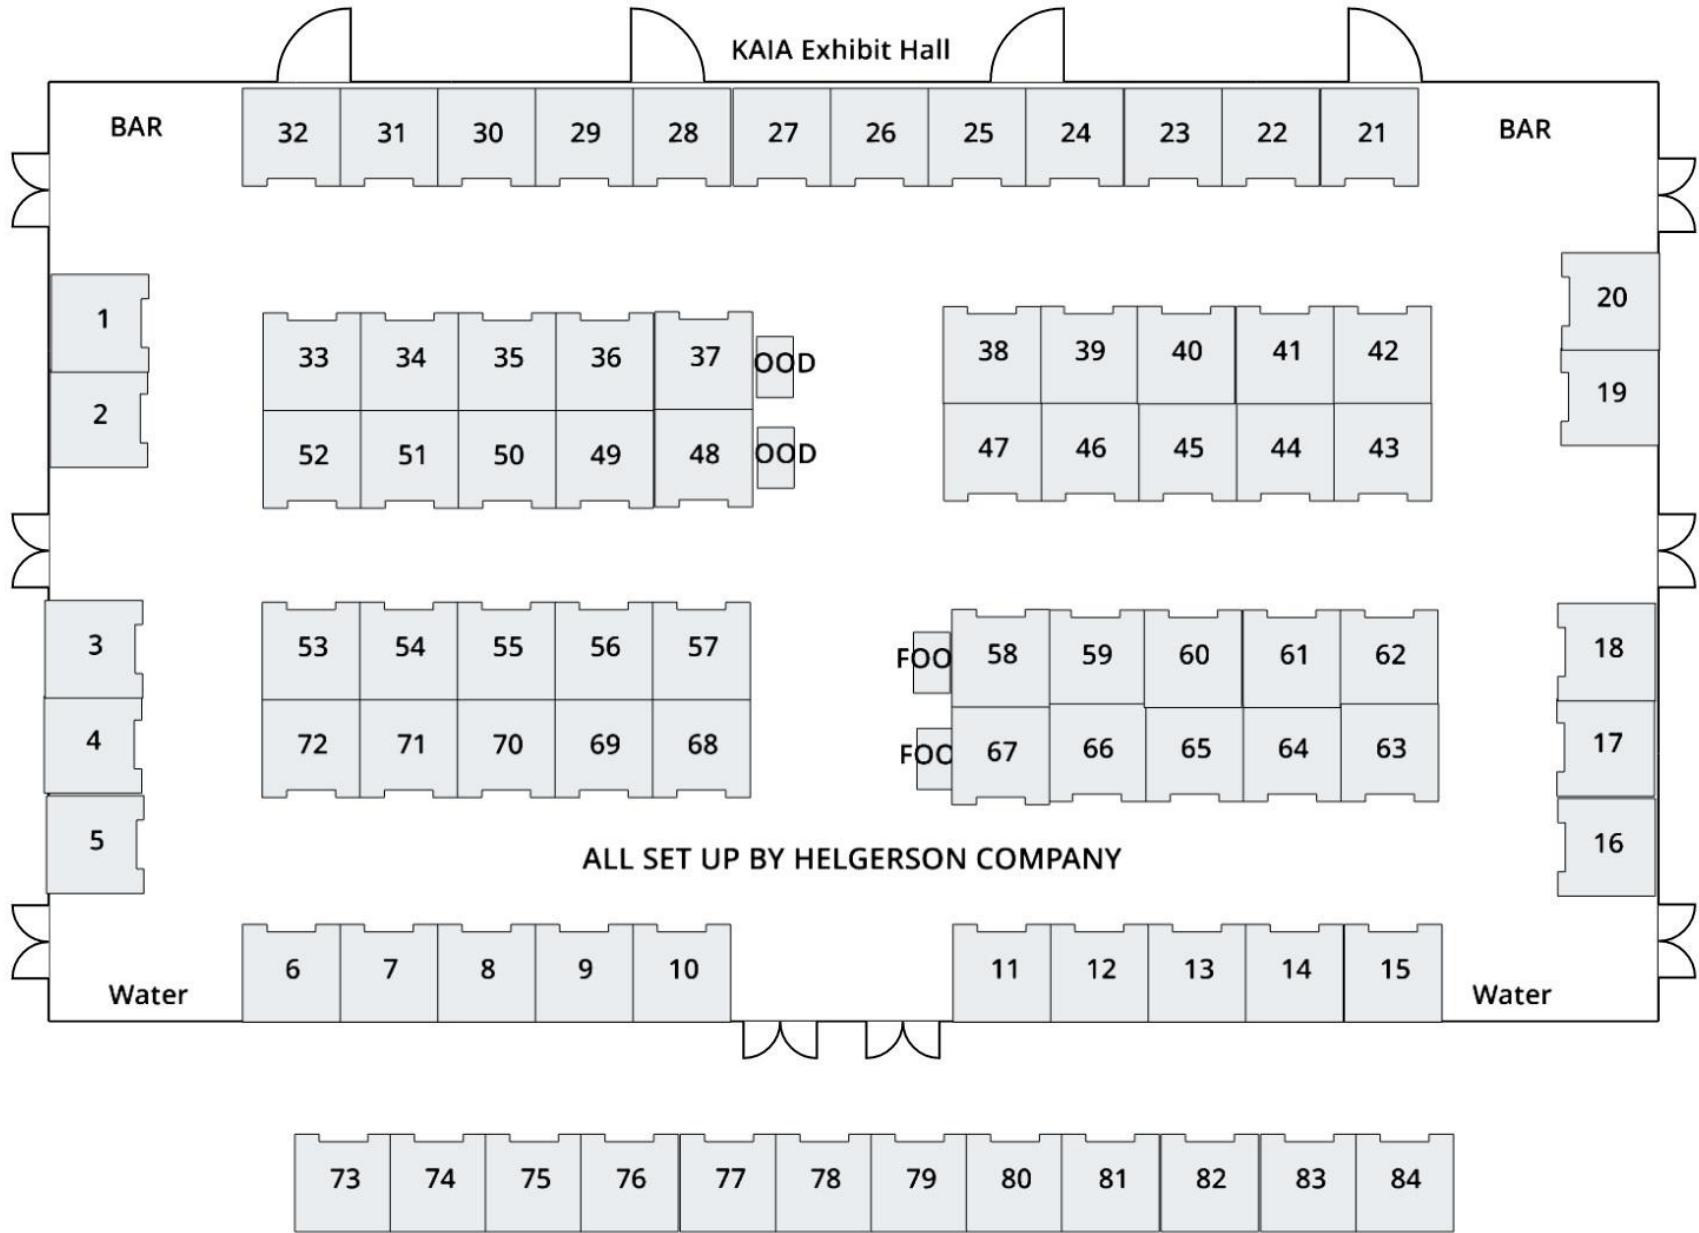

KAIA Exhibit Hall

ALL SET UP BY HELGERSON COMPANY

10 Feet