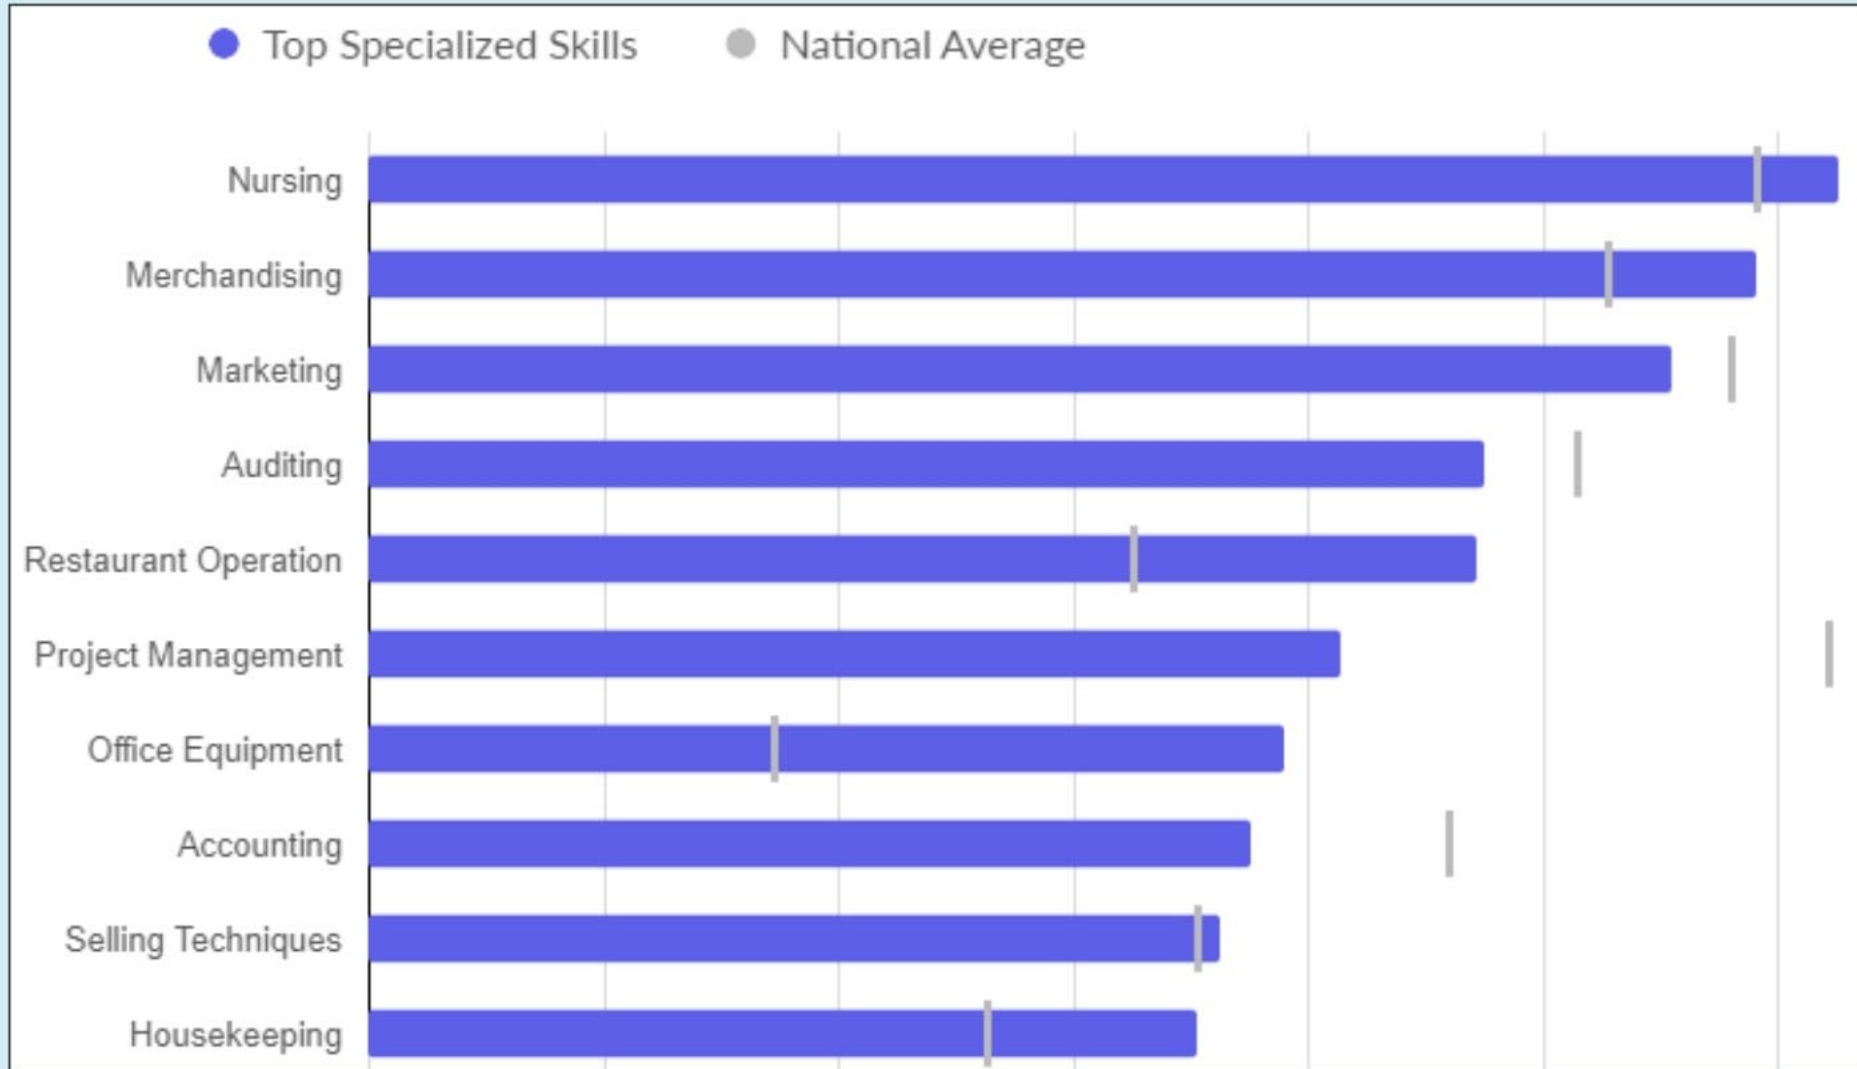

In-Demand Skills: Job Postings Dec 2021–Dec 2023 in the Brazos Valley

All of the data displayed was collected and synthesized by the company Lightcast.