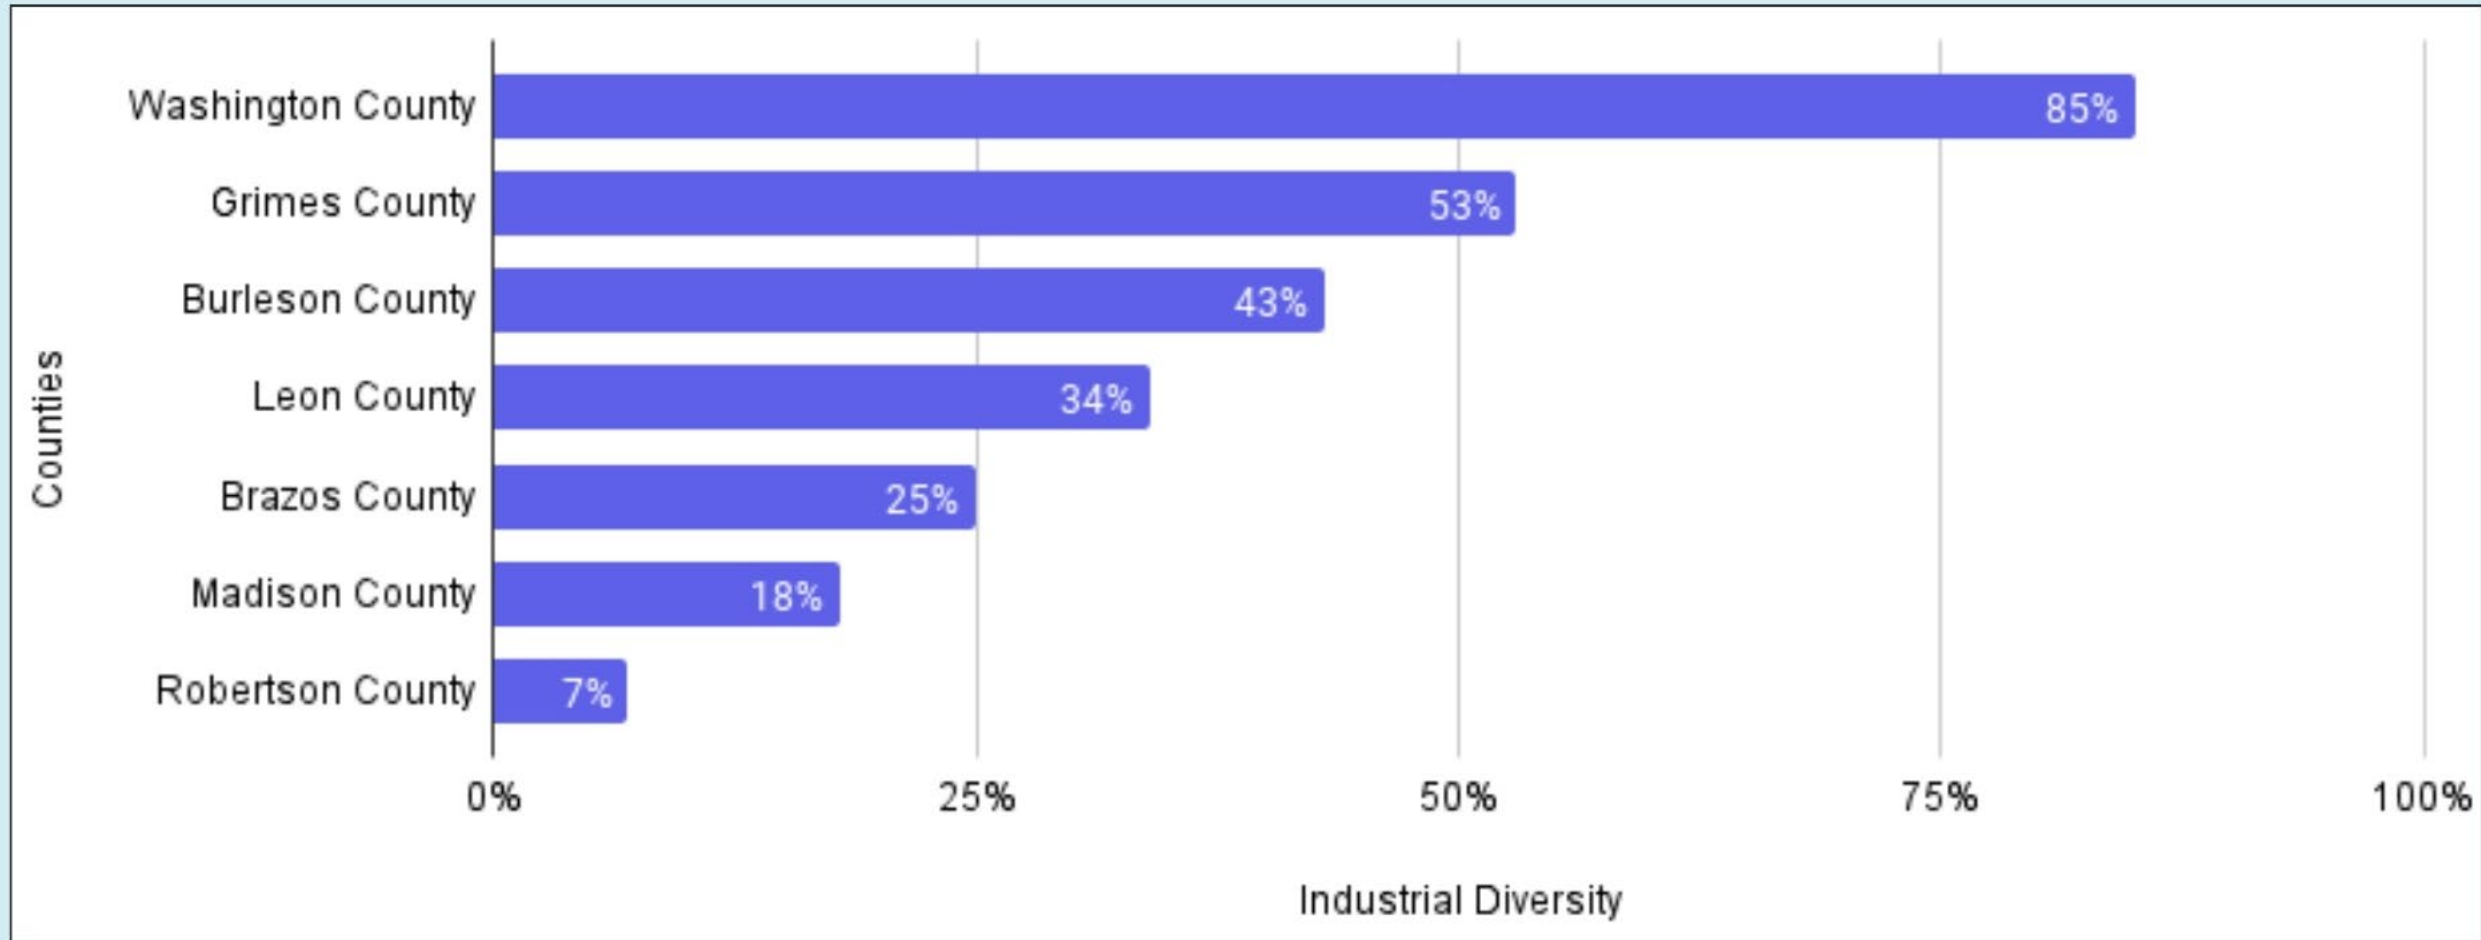

Industrial Diversity Rankings by County

All of the data displayed was collected and synthesized by the company Lightcast. Lightcast sources its data from the U.S. Department of Commerce, U.S. Department of Labor, U.S. Department of Education, U.S. Department of Health and Human Services, as well as private and state databases.