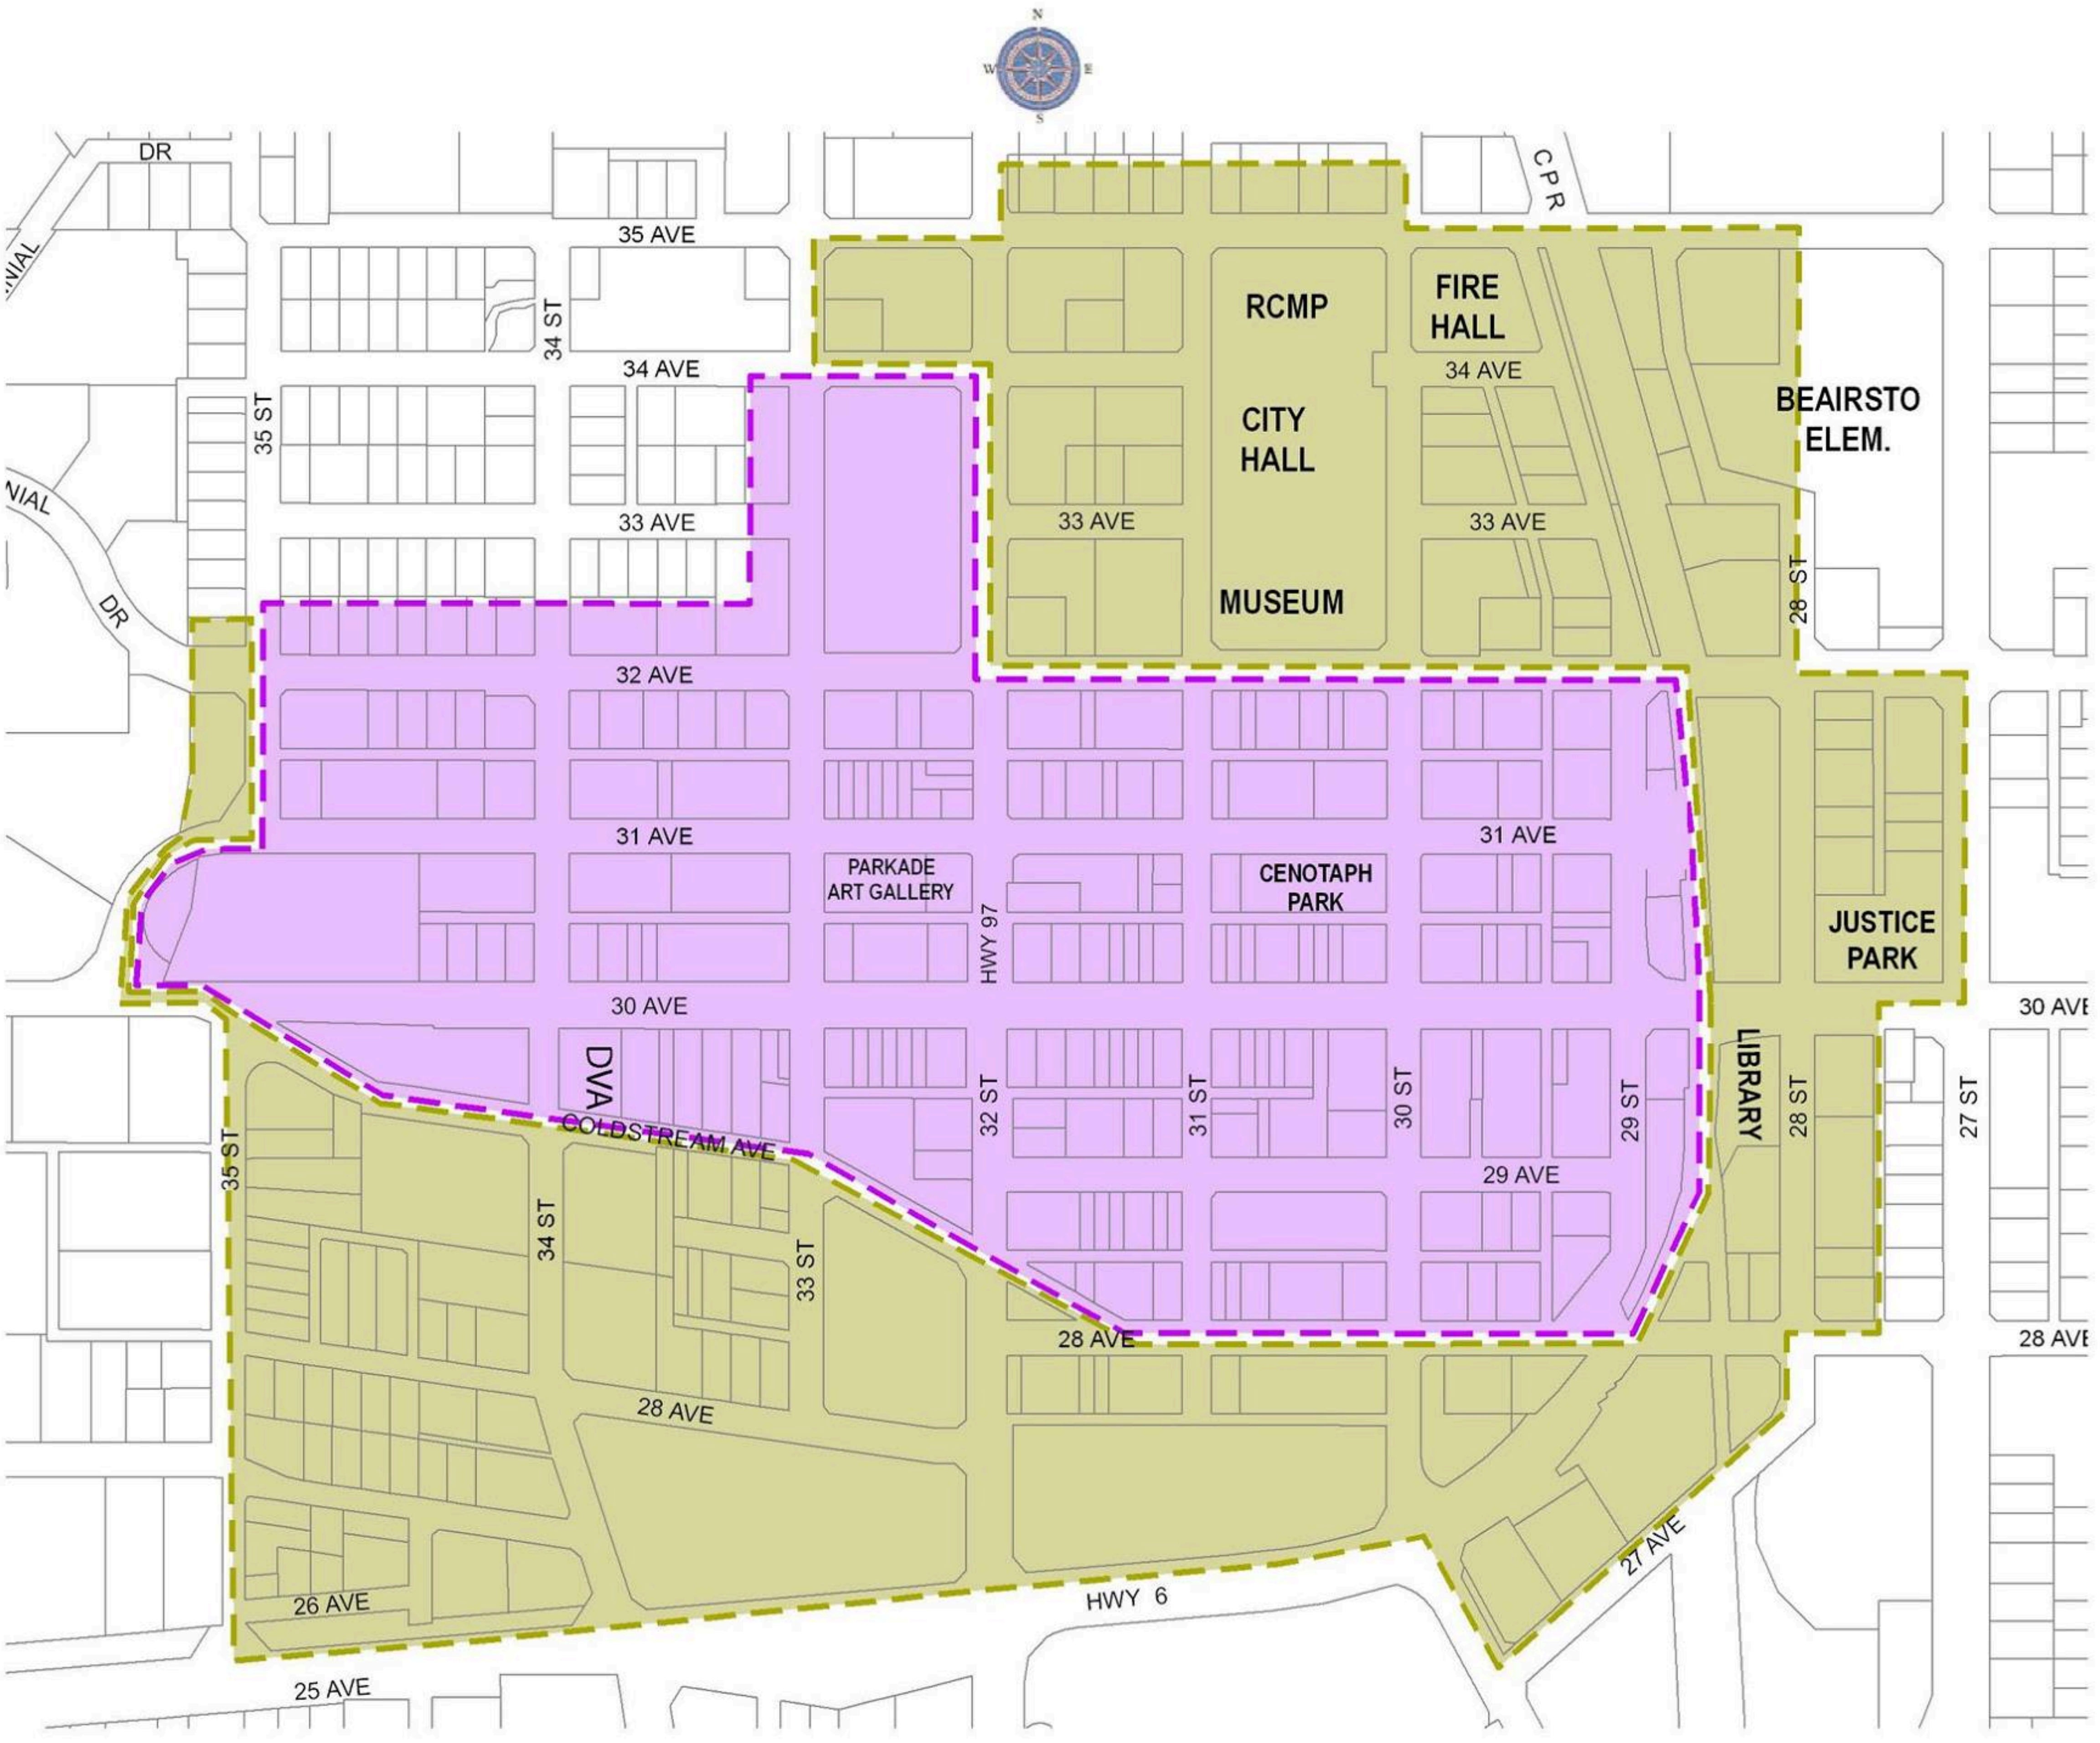

Downtown Vernon Business Improvement Area Map

The purple represents the primary area and the green the secondary area within the BIA.